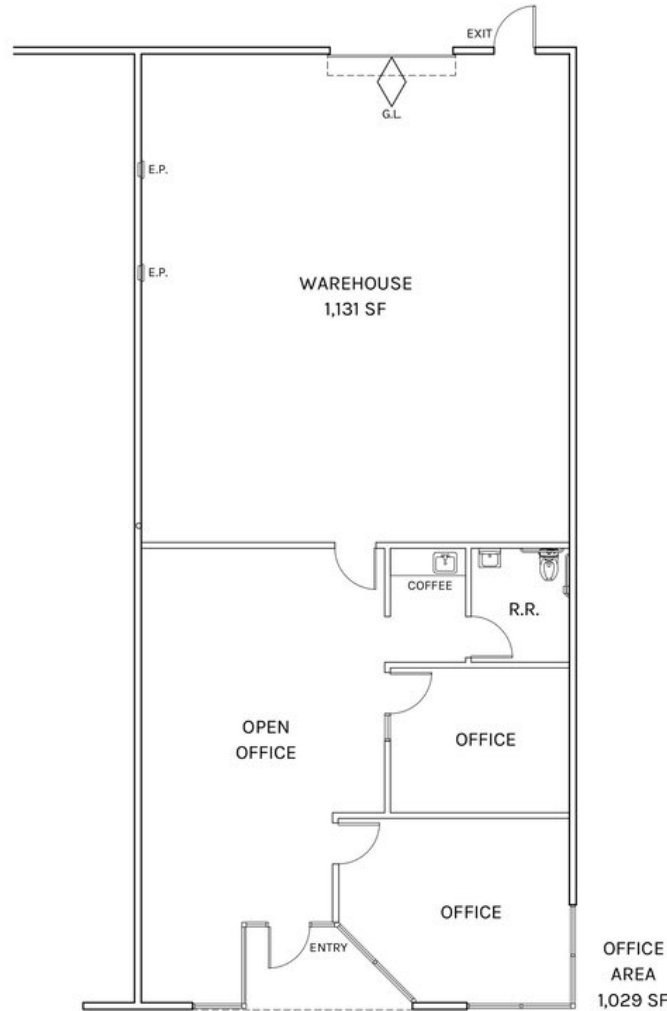

15705 Arrow Highway | Irwindale

SUITE 208 |
2,160 SF