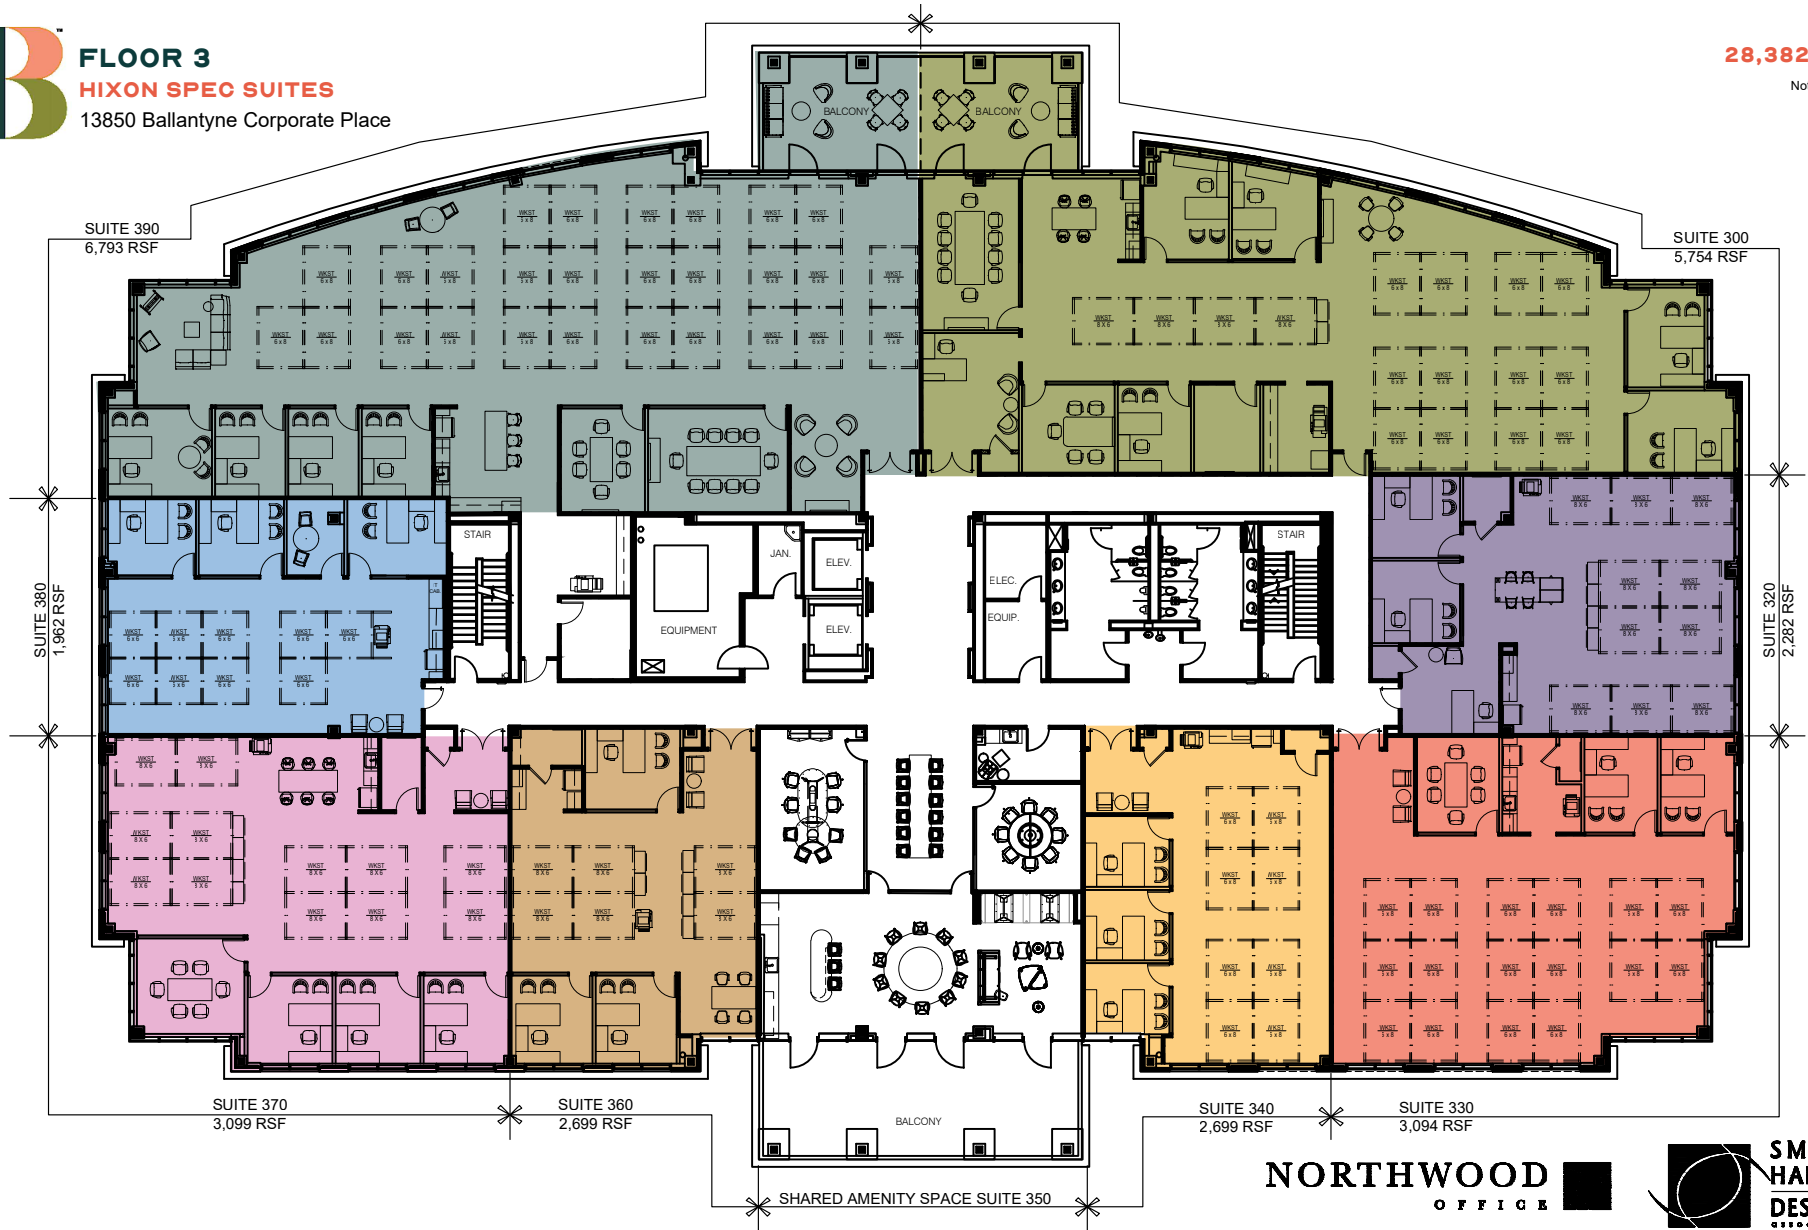

FLOOR 3
HIXON SPEC SUITES
 13850 Ballantyne Corporate Place

28,382 RSF

Not to Scale

NORTHWOOD
 OFFICE