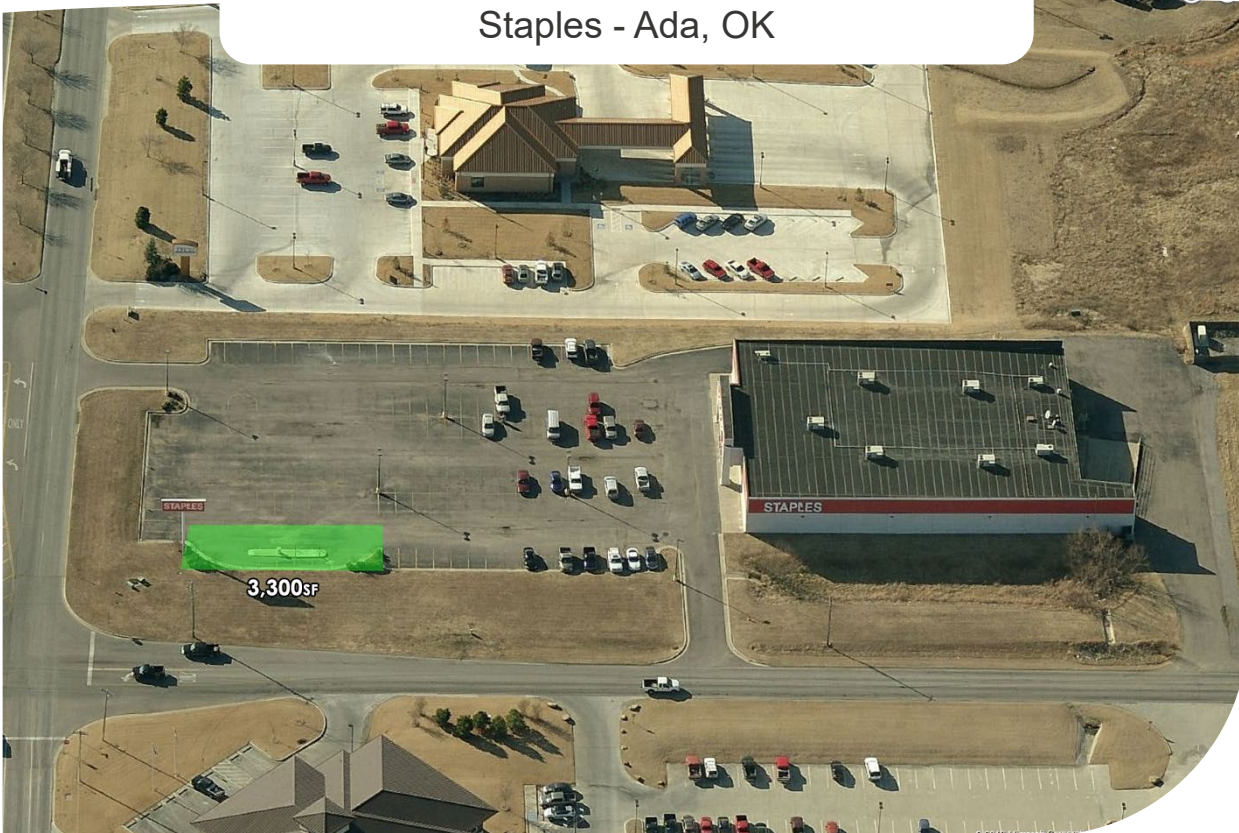

Ross Development

commercial/residential development and leasing

Ross Development
1990 Niles Cortland Rd.
Cortland, OH 44410

📞 330.856.7792
✉️ leasing@rossdev.net
🌐 www.rossdev.net

Staples - Ada, OK

WAL*MART

STAPLES®

3,300sf

Location: 1630 Lonnie Abbott Blvd
Ada, OK 74820

Population: 13,597

Out front of operating Staples

Highly visible commercial space is
located right across the street from
Walmart

Ross Development