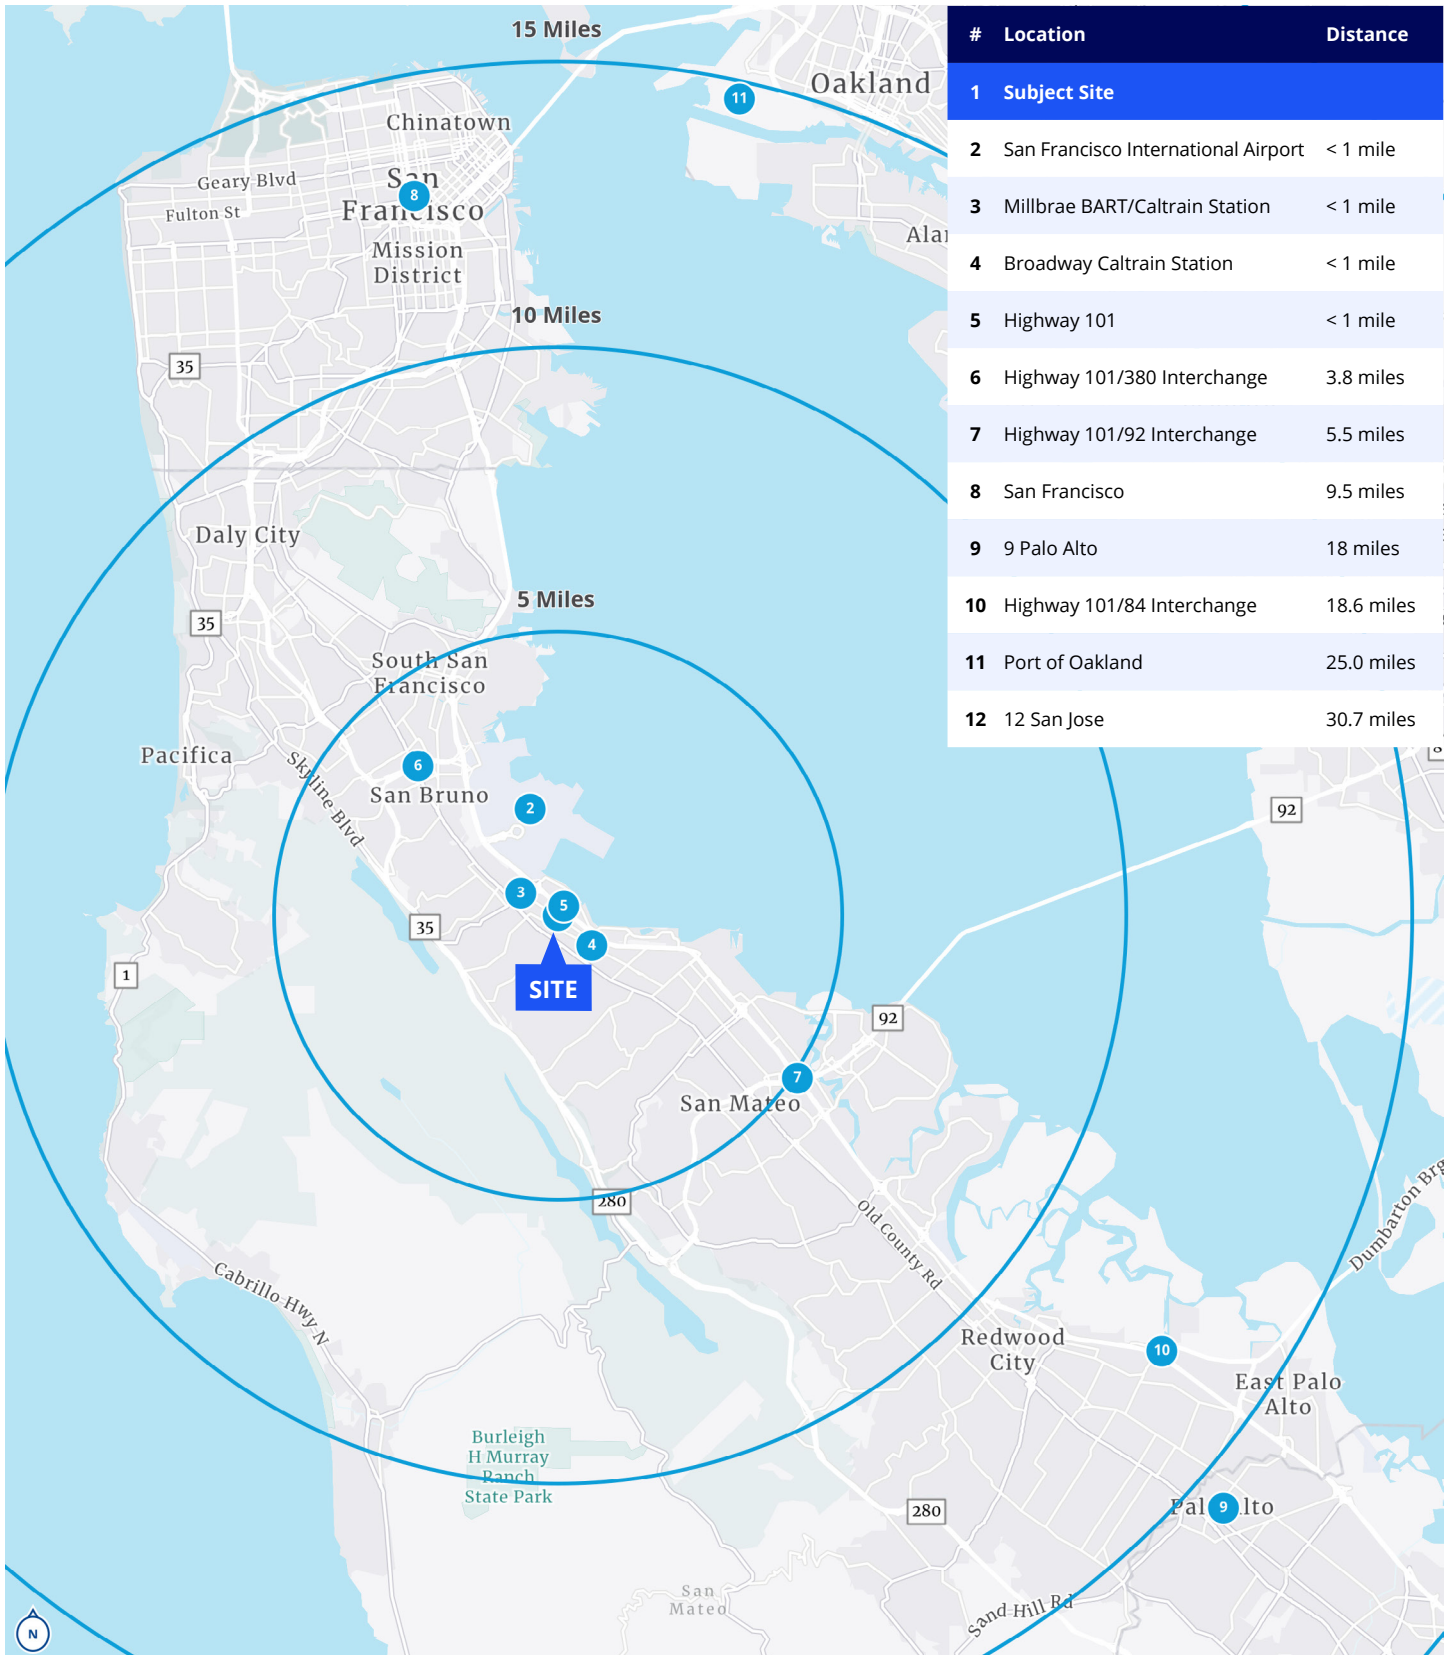

Property Drawings

Floor Plan

floor plan not to scale/not exact

● = Potential Dock High Doors ▼ = Dock High Doors

Site Plan

Property Gallery

Location & Access

Local Amenities

● Bayshore Highway

- Holiday Inn Express
- Hyatt Regency
- Bay Landing Hotel
- Vagabond Inn
- Marriott
- Hampton Inn & Suites
- The Westin
- Aloft
- Max's Restaurant
- Grand Harbor
- Benihana
- Elephant Bar Restaurant
- New England Lobster
- New World Café
- 3SIXTY Bar Bistro Market
- I Love Sushi
- Flights 101 Club Lounge
- Sesame Korean Cuisine
- Mr. Teriyaki
- Se Come Asi Taqueria

● Anza Boulevard

- Hilton
- Embassy Suites by Hilton
- Hilton Garden Inn
- Red Roof Inn
- DoubleTree by Hilton
- Crowne Plaza
- Kincaid's
- Gabriel & Daniel's Mexican Grill

● Burlingame

- Shabu House
- Little Lucca Sandwich Shop
- Ramen Hachi
- Munch Box
- Hanabi Ramen & Japanese Curry
- Bulls Head Sushi
- Alana's Cafe
- Sapore Italiano Ristorante
- Stella Alpina Osteria
- Mike & Ken's Deli
- Fattoria e Mare Italian Restaurant