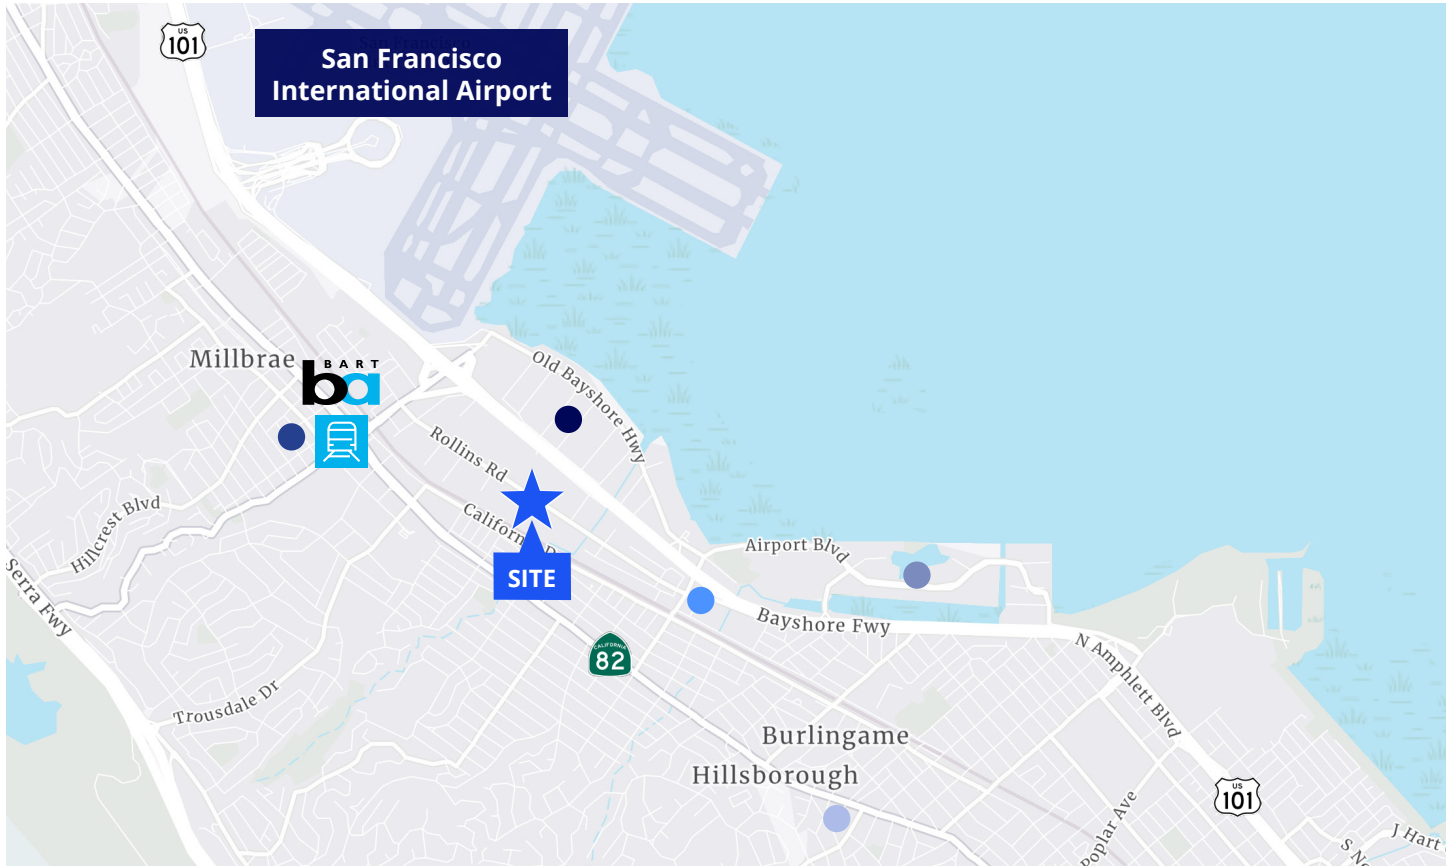

● Bayshore Highway

- Holiday Inn Express
- Hyatt Regency
- Bay Landing Hotel
- Vagabond Inn
- Marriott
- Hampton Inn & Suites
- The Westin
- Aloft
- Max's Restaurant
- Grand Harbor
- Benihana
- Elephant Bar Restaurant
- New England Lobster
- New World Café
- 3SIXTY Bar Bistro Market
- I Love Sushi
- Flights 101 Club Lounge
- Sesame Korean Cuisine
- Mr. Teriyaki
- Se Come Asi Taqueria

● Anza Boulevard

- Hilton
- Embassy Suites by Hilton
- Hilton Garden Inn
- Red Roof Inn
- DoubleTree by Hilton
- Crowne Plaza
- Kincaid's
- Gabriel & Daniel's Mexican Grill

● Burlingame

- Shabu House
- Little Lucca Sandwich Shop
- Ramen Hachi
- Munch Box
- Hanabi Ramen & Japanese Curry
- Bulls Head Sushi
- Alana's Cafe
- Sapore Italiano Ristorante
- Stella Alpina Osteria
- Mike & Ken's Deli
- Fattoria e Mare Italian Restaurant