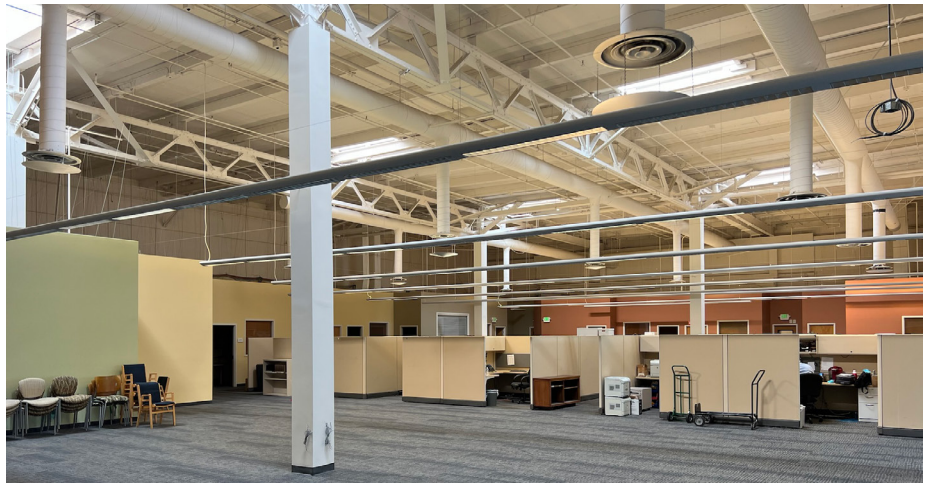

- Rarely available, large block of prime, highly-functional “Class A” distribution warehouse/flex space
- ±56,899 SF total
- ±35,097 SF of warehouse and ±21,802 SF of office (potential to reduce)
- Office and warehouse may be leased separately
- Exposed ceilings, open areas, private offices, break room and collaborative space
- Multiple restroom cores
- ±19 to ±21 foot clear height
- 4 dock-high doors (additional dock-high doors possible)
- ±140 foot truck court with ±40 foot dock aprons
- 800 amp, 480/277 volt, 3 phase electrical service to the premises
- 4,000 amp, 480/277 volt, 3 phase electrical service to building
- Exceptional car parking and trailer storage
- Highly-visible and easily accessible location
- Excellent access to San Francisco International Airport, highways and public transportation
- Zoned I-I (Innovation Industrial), permitted uses include (not limited to): warehousing and logistics, light industrial, research and development, wholesale and other uses
- LED- 05/31/2027
- Direct deal possible

Property Drawings

Floor Plan

floor plan not to scale/not exact

● = Potential Dock High Doors ▼ = Dock High Doors

Site Plan

Property Gallery

Location & Access

Local Amenities