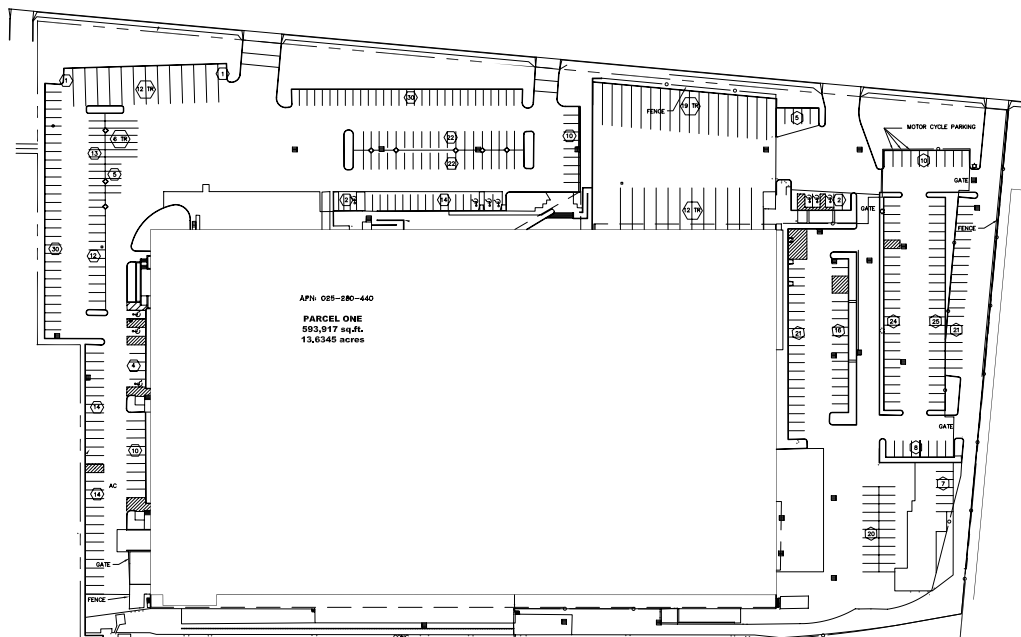

- Rarely available, large block of prime, highly-functional “Class A” distribution warehouse/flex space
- ±56,899 SF total
- ±35,097 SF of warehouse and ±21,802 SF of office (potential to reduce)
- Office and warehouse may be leased separately
- Exposed ceilings, open areas, private offices, break room and collaborative space
- Multiple restroom cores
- ±19 to ±21 foot clear height
- 4 dock-high doors (additional dock-high doors possible)
- ±140 foot truck court with ±40 foot dock aprons
- 800 amp, 480/277 volt, 3 phase electrical service to the premises
- 4,000 amp, 480/277 volt, 3 phase electrical service to building
- Exceptional car parking and trailer storage
- Highly-visible and easily accessible location
- Excellent access to San Francisco International Airport, highways and public transportation
- Zoned I-I (Innovation Industrial), permitted uses include (not limited to): warehousing and logistics, light industrial, research and development, wholesale and other uses
- LED- 05/31/2027
- Direct deal possible

Property Drawings

Floor Plan

floor plan not to scale/not exact

● = Potential Dock High Doors ▼ = Dock High Doors

Site Plan

Property Gallery

Location & Access

Local Amenities