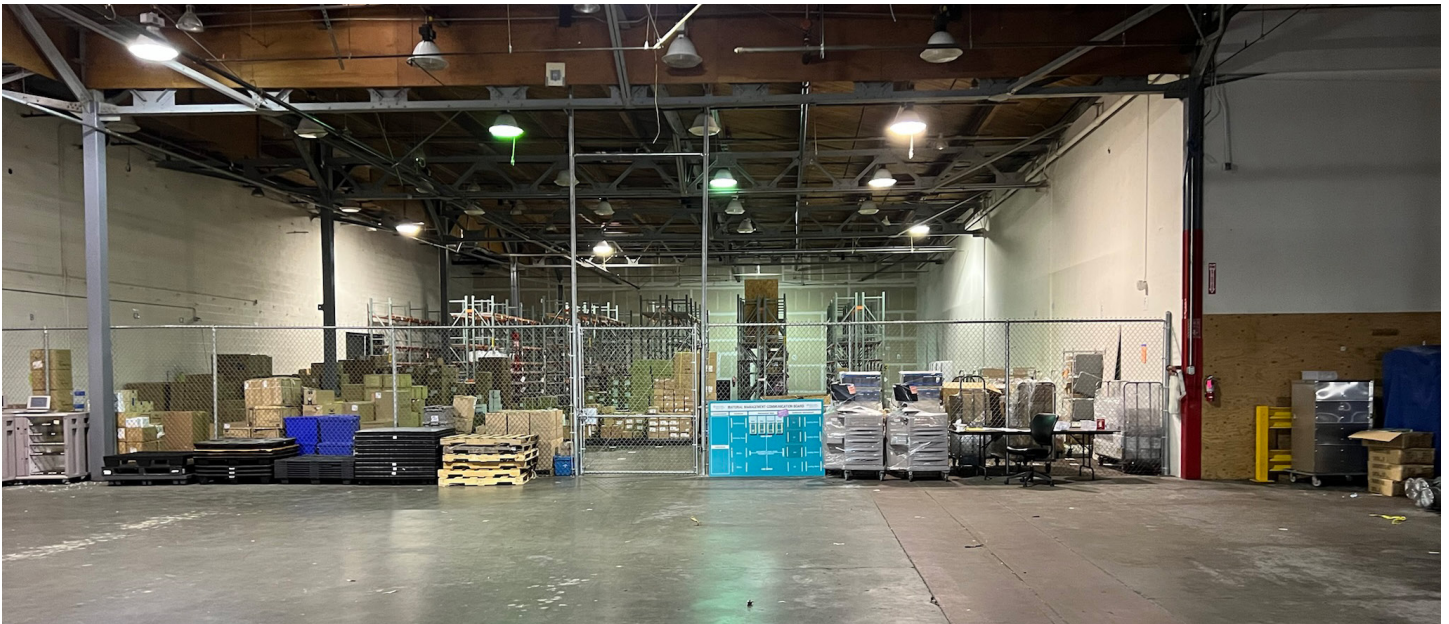

Property Gallery