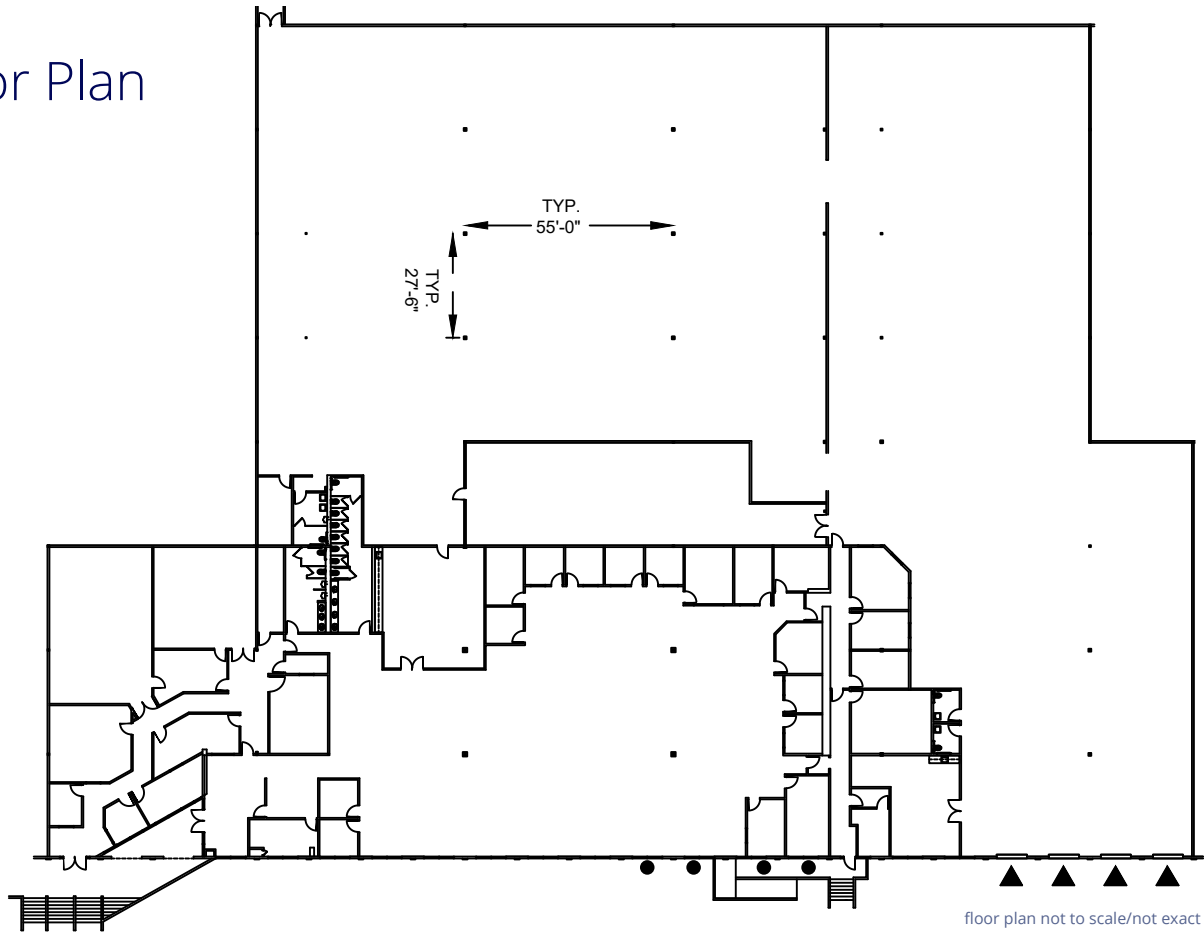

- Rarely available, large block of prime, highly-functional “Class A” distribution warehouse/flex space
- ±56,899 SF total
- ±35,097 SF of warehouse and ±21,802 SF of office (potential to reduce)
- Office and warehouse may be leased separately
- Exposed ceilings, open areas, private offices, break room and collaborative space
- Multiple restroom cores
- ±19 to ±21 foot clear height
- 4 dock-high doors (additional dock-high doors possible)
- ±140 foot truck court with ±40 foot dock aprons
- 800 amp, 480/277 volt, 3 phase electrical service to the premises
- 4,000 amp, 480/277 volt, 3 phase electrical service to building
- Exceptional car parking and trailer storage
- Highly-visible and easily accessible location
- Excellent access to San Francisco International Airport, highways and public transportation
- Zoned I-I (Innovation Industrial), permitted uses include (not limited to): warehousing and logistics, light industrial, research and development, wholesale and other uses
- LED- 05/31/2027
- Direct deal possible

Property Drawings

Floor Plan

floor plan not to scale/not exact

● = Potential Dock High Doors ▼ = Dock High Doors

Site Plan

Property Gallery

Location & Access

Local Amenities