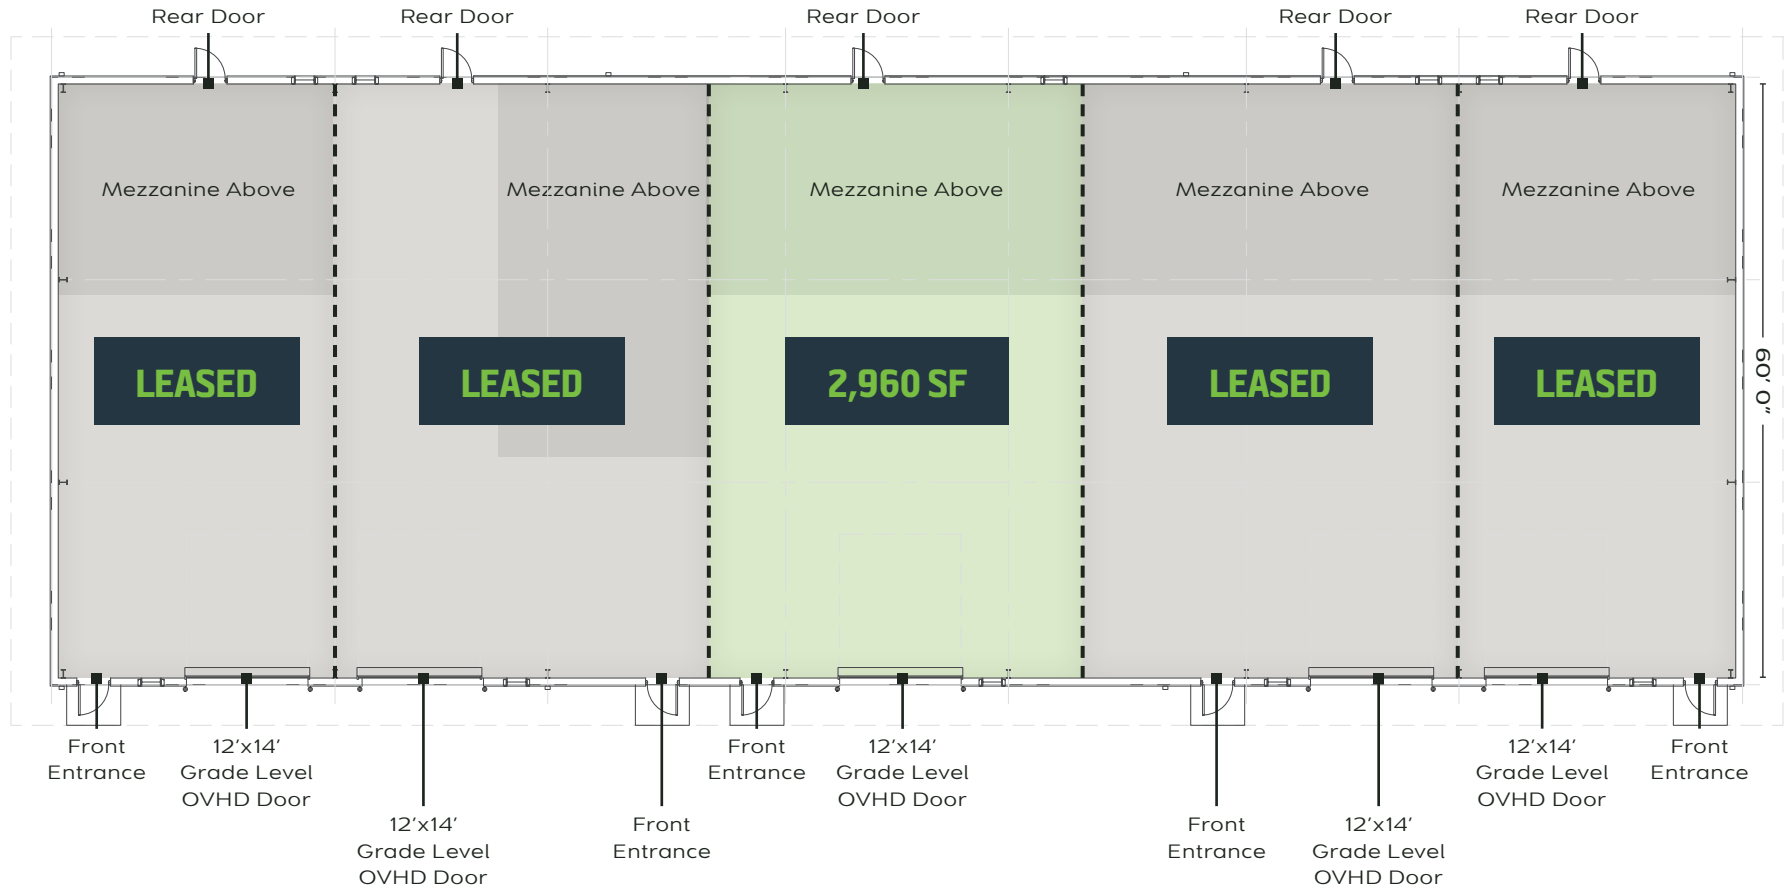

FLOOR PLAN BUILDING 4

Personal Space/Industrial
10,020 SF

Note: all dimensions and square footages are approximate and subject to change

Available Leased