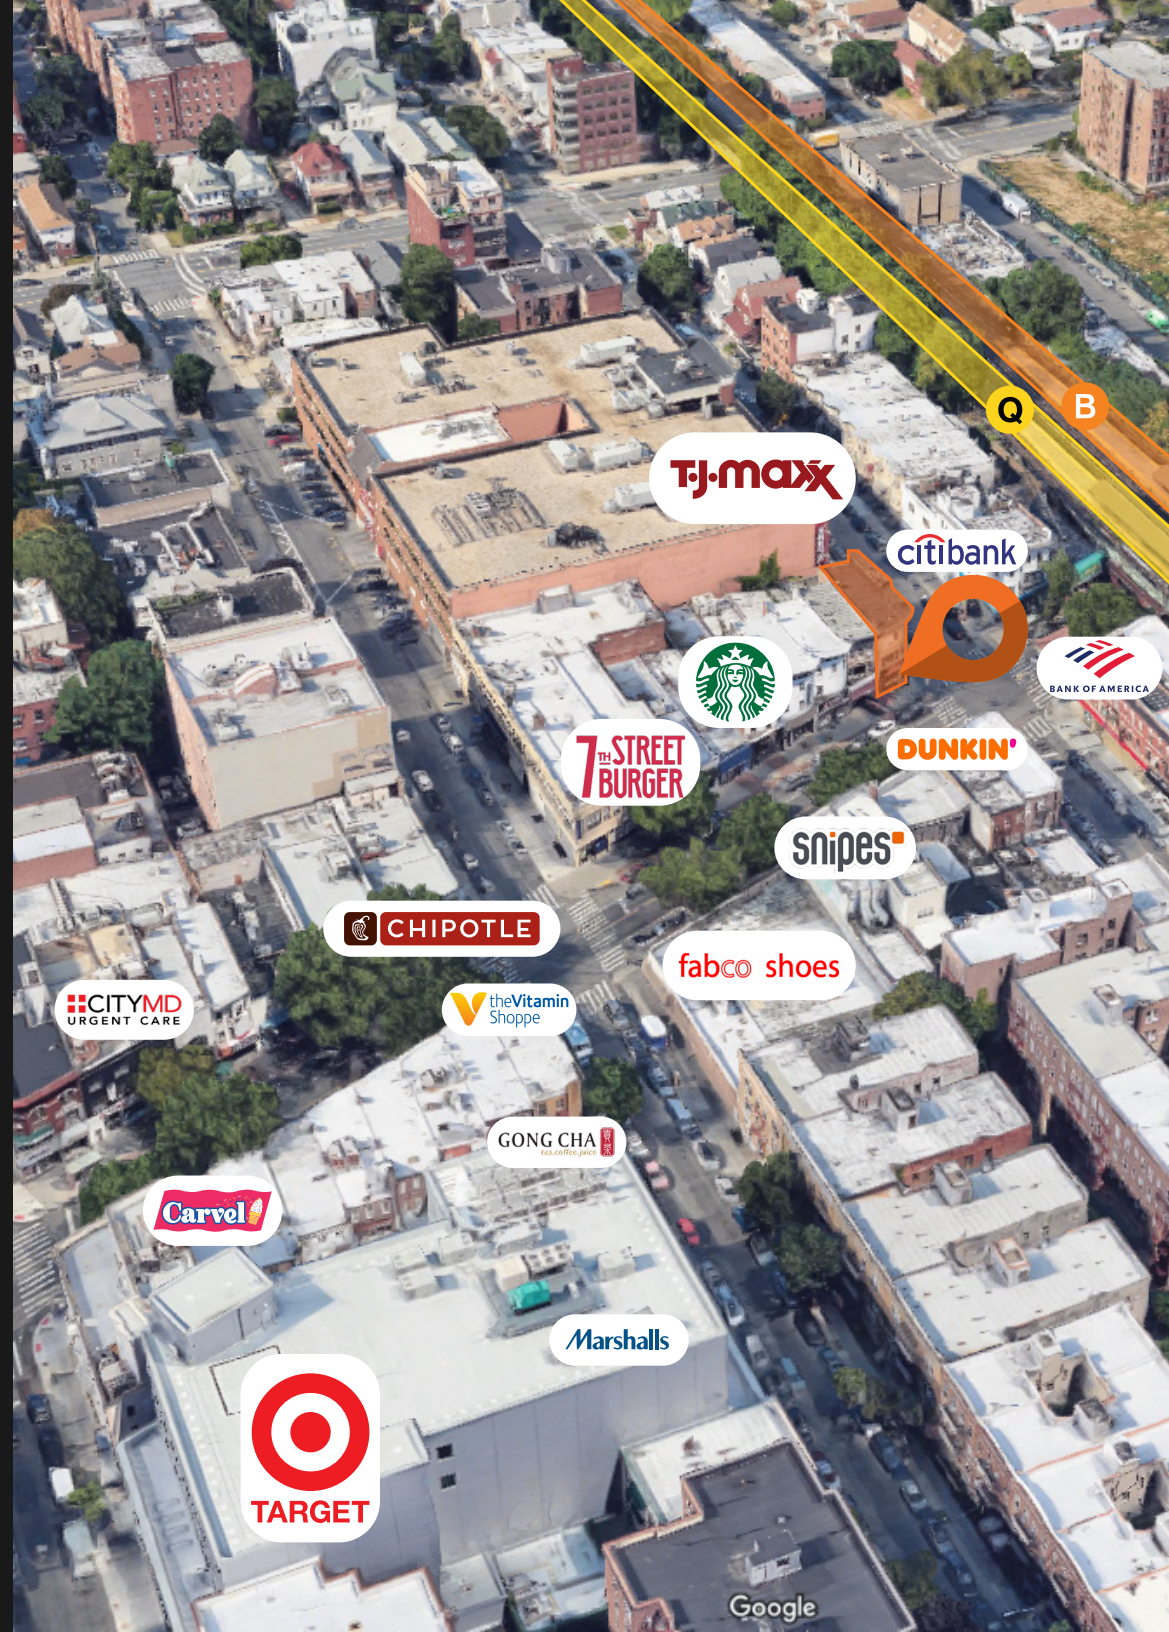

OPEN

2

30 HOUR

1425 KINGS HIGHWAY

BETWEEN EAST 14TH & EAST 15TH STREETS | MIDWOOD

PROPERTY HIGHLIGHTS

- Akara #1
- Corner Space
- Heavy Foot Traffic
- Key Money upon request
- Neighbors include:
McDonald's, Pizza Hut, Dunkin', GNC, Chipotle, Bank of America, Metro by T-Mobile, Dominos, Wonder, TD Bank, Foodtown, Apple Bank, Raising Cane's, C-Town Supermarket, Crown Fried Chicken

SIZE: 1,400 SF Ground Floor

FRONTAGE: 40' wraparound

CEILING HEIGHT: 12'

POSSESSION: Immediate

ASKING RENT: Upon Request

TRANSPORTATION: 

1425 KINGS HIGHWAY

BETWEEN EAST 14TH & EAST 15TH STREETS | MIDWOOD