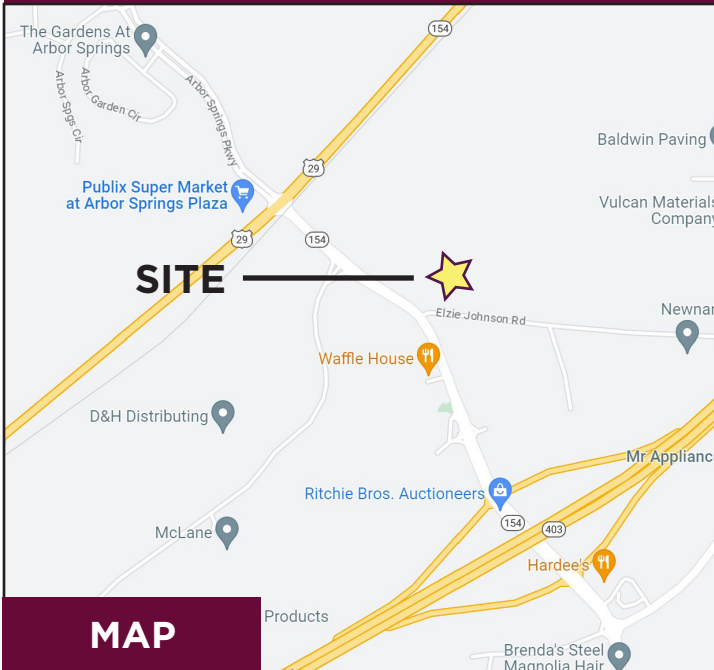

LAND FOR SALE - 3.3 +/- Acres - Newnan

Map and Survey