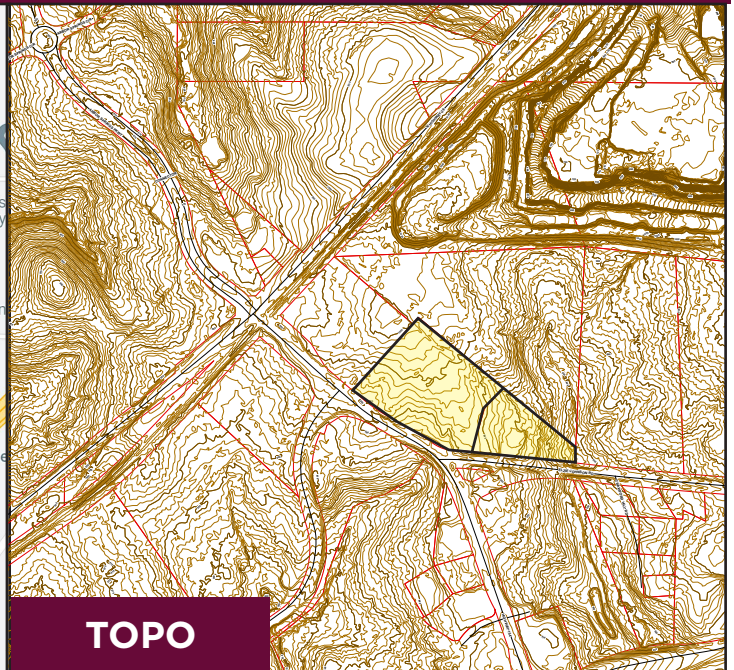

## PROPERTY DETAILS

- Perfect Site for Office, Retail or Service Provider.
- Located in northern portion of Coweta County, near Arbor Springs golf course community, Lake Redwine and Serenbe.
- Site is located in the Quality Development Corridor Overlay District near Exit 51, Interstate 85.

## Map and Survey

**MAP**

**TOPO**

**SURVEY**

# LAND FOR SALE - 3.3 +/- Acres - Newnan

*Surrounding Area*

- Neighboring property address: 42 Elzie Johnson Rd, Newnan GA 30265
- Sewer & water: Coweta County Water & Sewage Authority
- Population of Coweta County is 151,481 ([choosecoweta.com](http://choosecoweta.com))
- Additional 8.9 +/- Acres Available