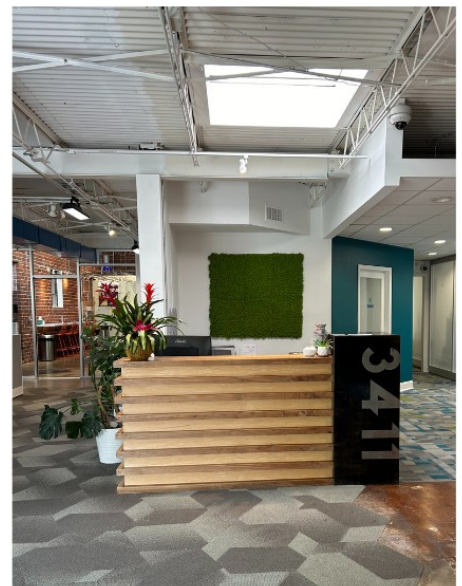

COWORKING IN CHAMBLEE

THREE CONFERENCE ROOMS | STAFFED RECEPTION | PHONE BOOTHS | SHARED KITCHEN/BREAKROOM | UTILITIES | WI-FI | PARKING | COMMUNITY EVENTS | MAIL & PACKAGE SERVICES | NOTARY | COFFEE & TEA | SNACKS | MORE

Spaces available for

1 - 12 PEOPLE

Private Offices start at

\$700/ MONTH

3411
3411 PIERCE
COWORKING