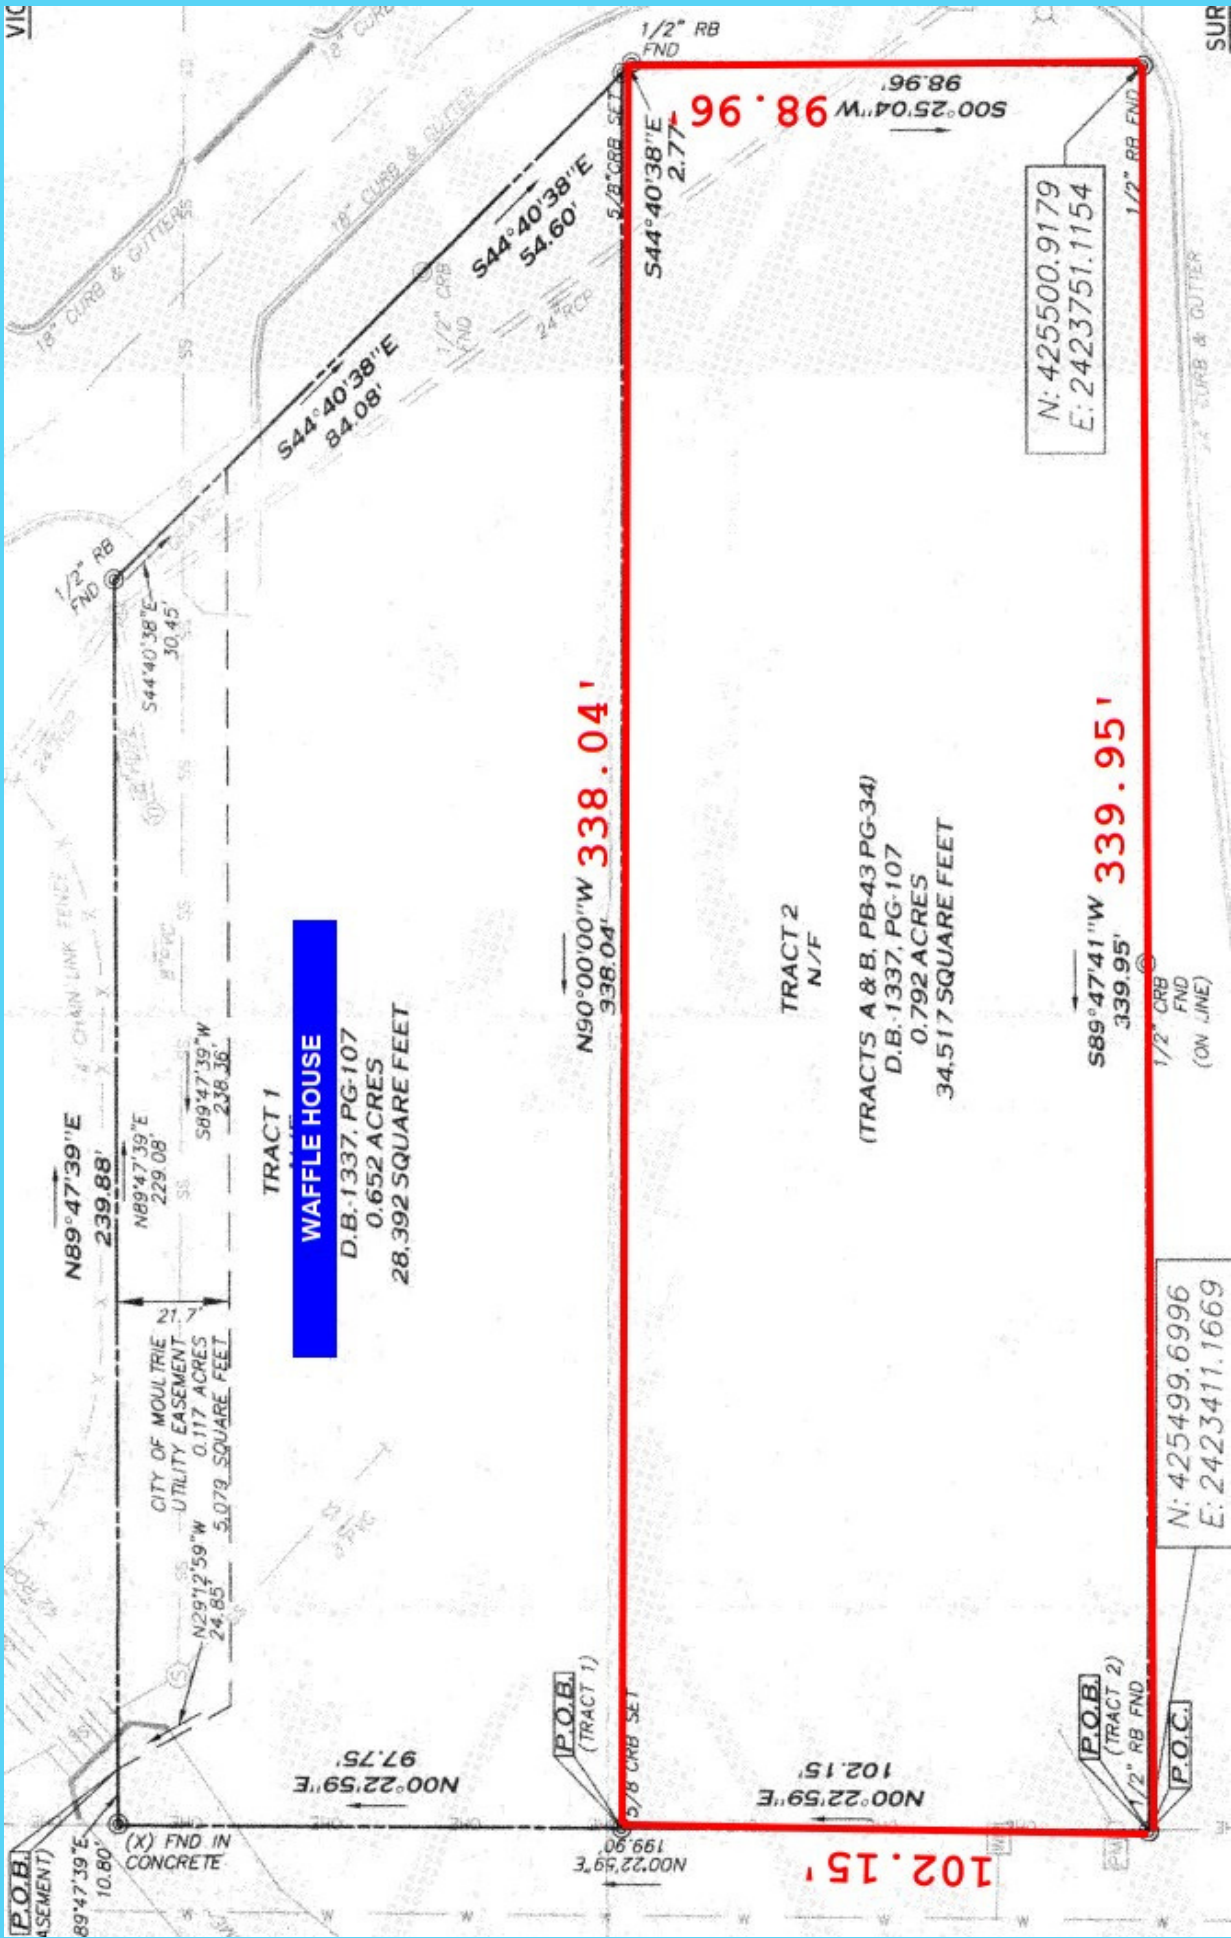

### 645 S Veterans Parkway

- Signalized corner lot
- Wal-Mart outparcel
  - 0.79 acres
  - 24,100 VPD
  - Zoned C-PUD
  - Utilities at site

**\$425,000**

Veterans Pkwy (E Bypass)

Magnolia Lane SE