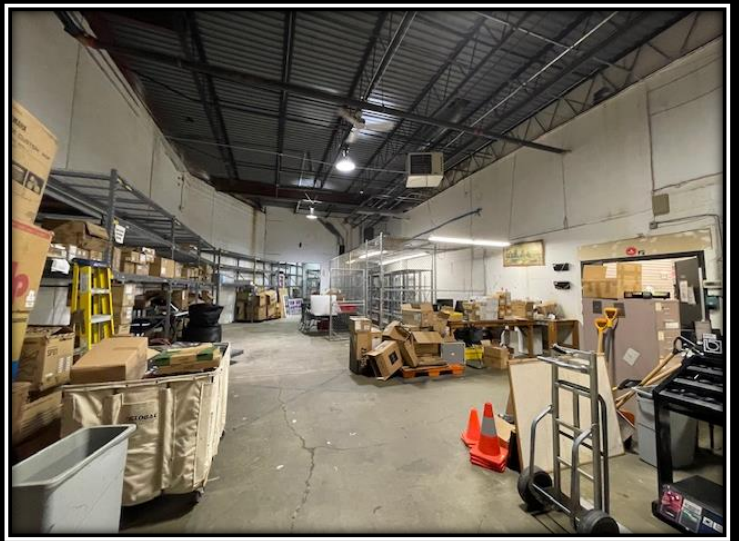

95 Amity Road

New Haven, CT 06515

19,077sf Retail Store for Sale or Lease

\$2,300,000 or \$10NNN

- 1.37 Acres
- Located on State Rte. 63
- High car count and great visibility
- 18ft Ceiling heights
- Plenty of Parking

- Flexible layout
- Mezzanine with 4 offices and bathroom
- Fully Sprinklered
- Loading dock
- 2 Overhead doors

For more information or to schedule an appointment please contact:

Jeremy Rosner
Sr. Vice President
Levey Miller Maretz
203-401-1402
Jeremy@LMMRE.com