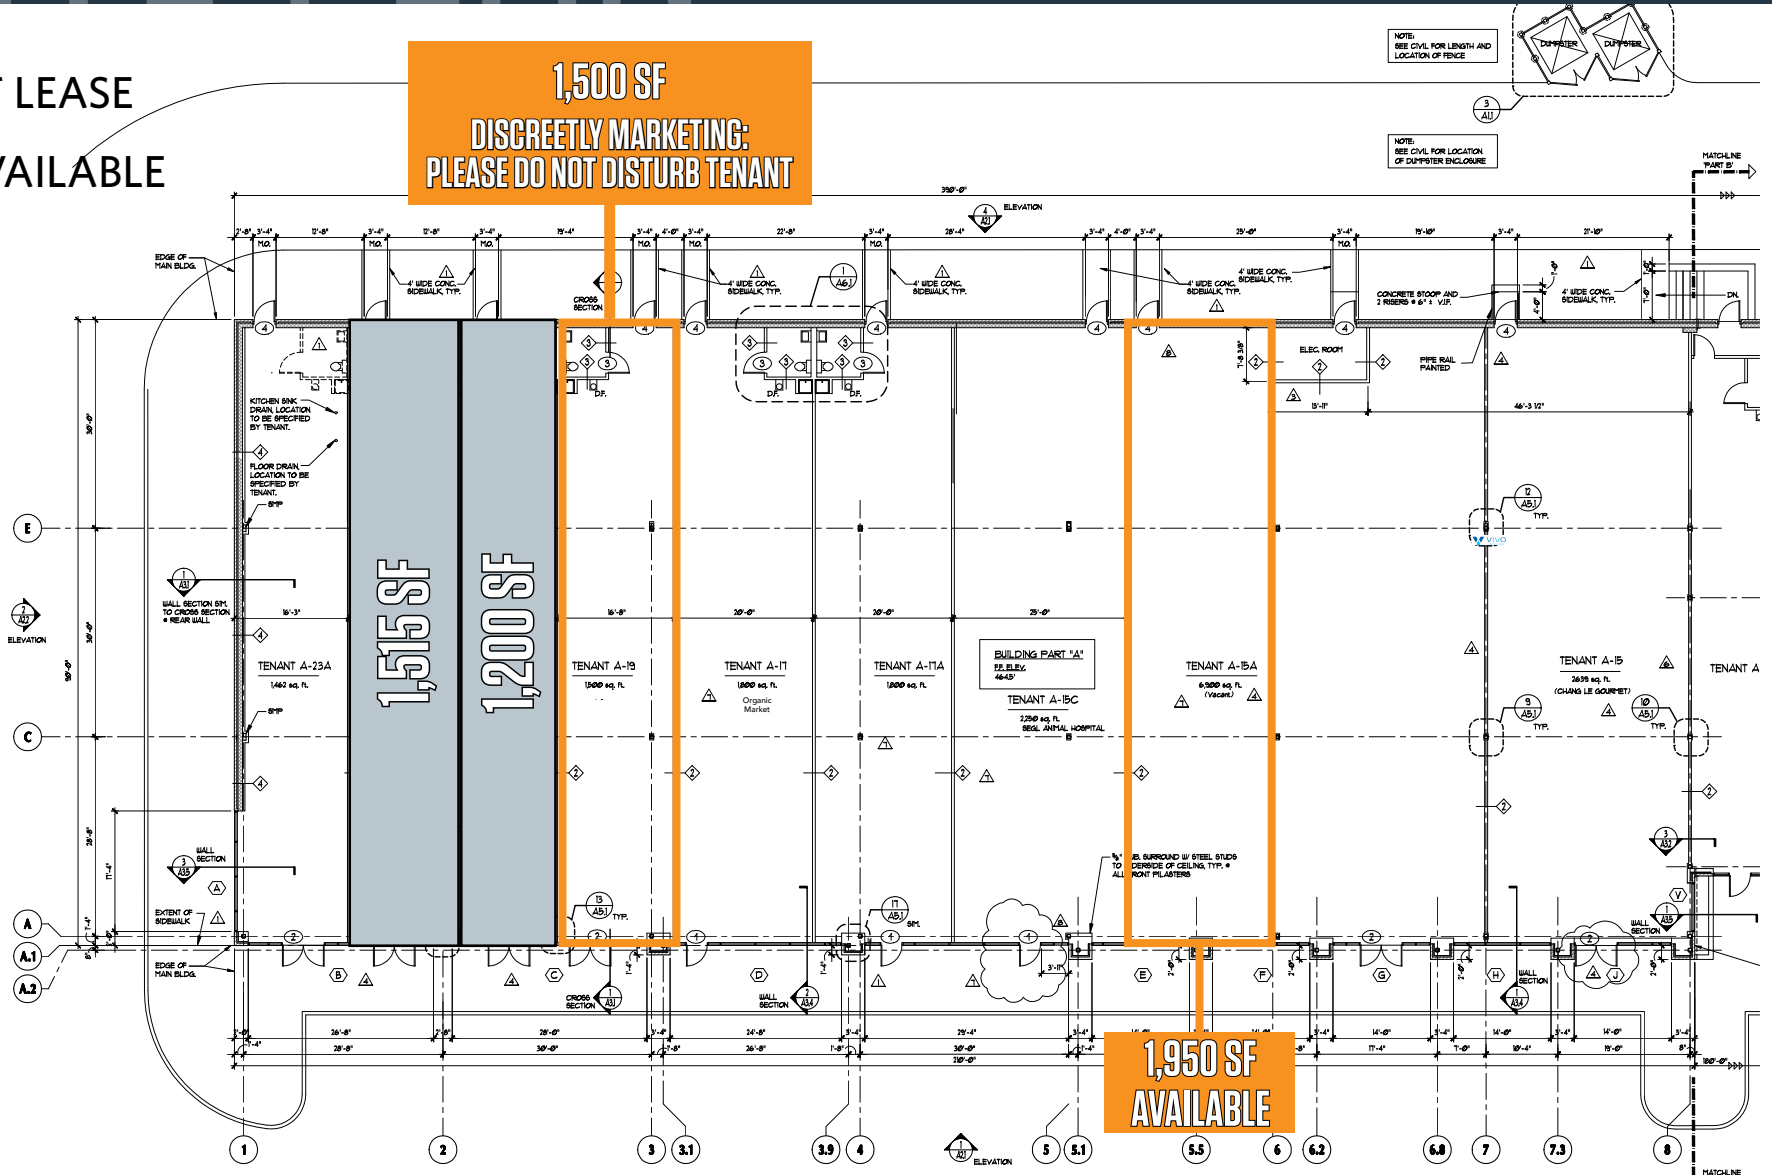

SITE PLAN

LEE PLAZA CENTER

11725 LEE HIGHWAY, FAIRFAX, VA 22030

■ AT LEASE
■ AVAILABLE

1,500 SF
DISCREETLY MARKETING:
PLEASE DO NOT DISTURB TENANT