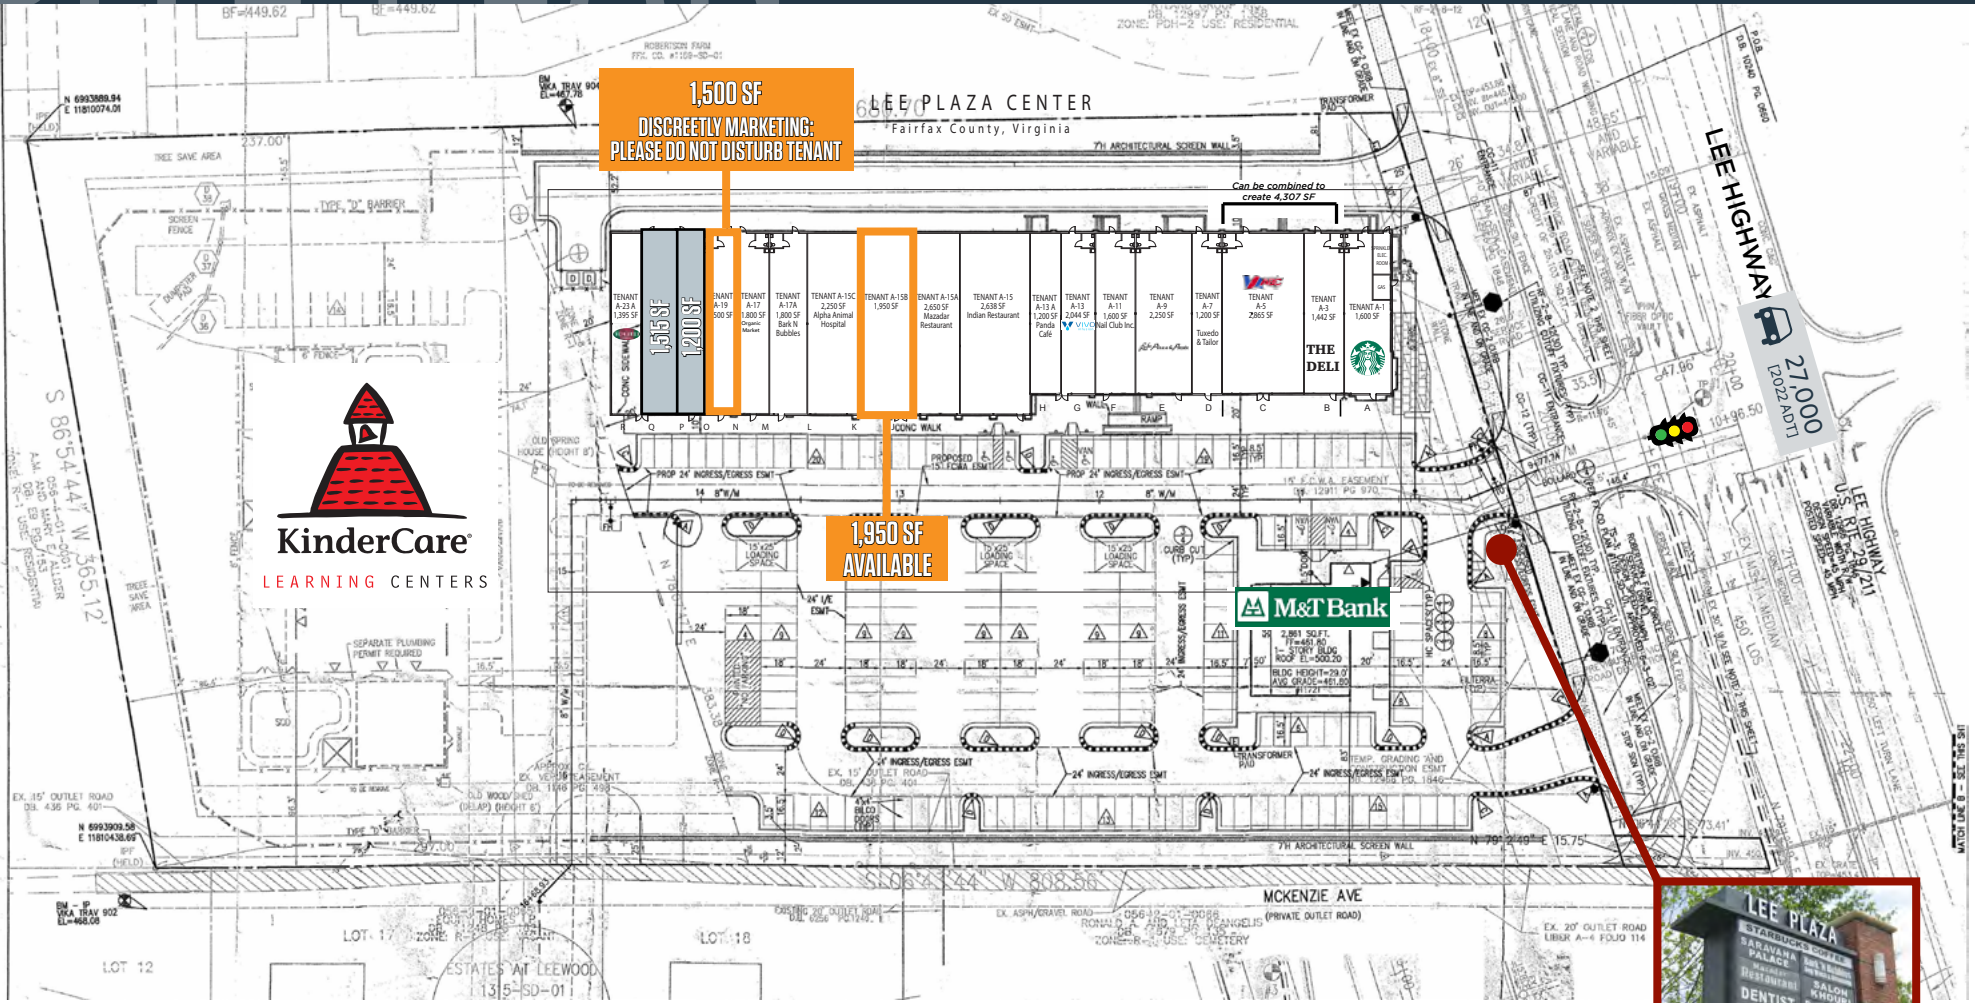

SITE PLAN

LEE PLAZA CENTER

11725 LEE HIGHWAY, FAIRFAX, VA 22030

- AT LEASE
- AVAILABLE

MAI VO
mvo@klnb.com | 703-268-2722

MATT SKALET
mskalet@klnb.com | 202-420-7775