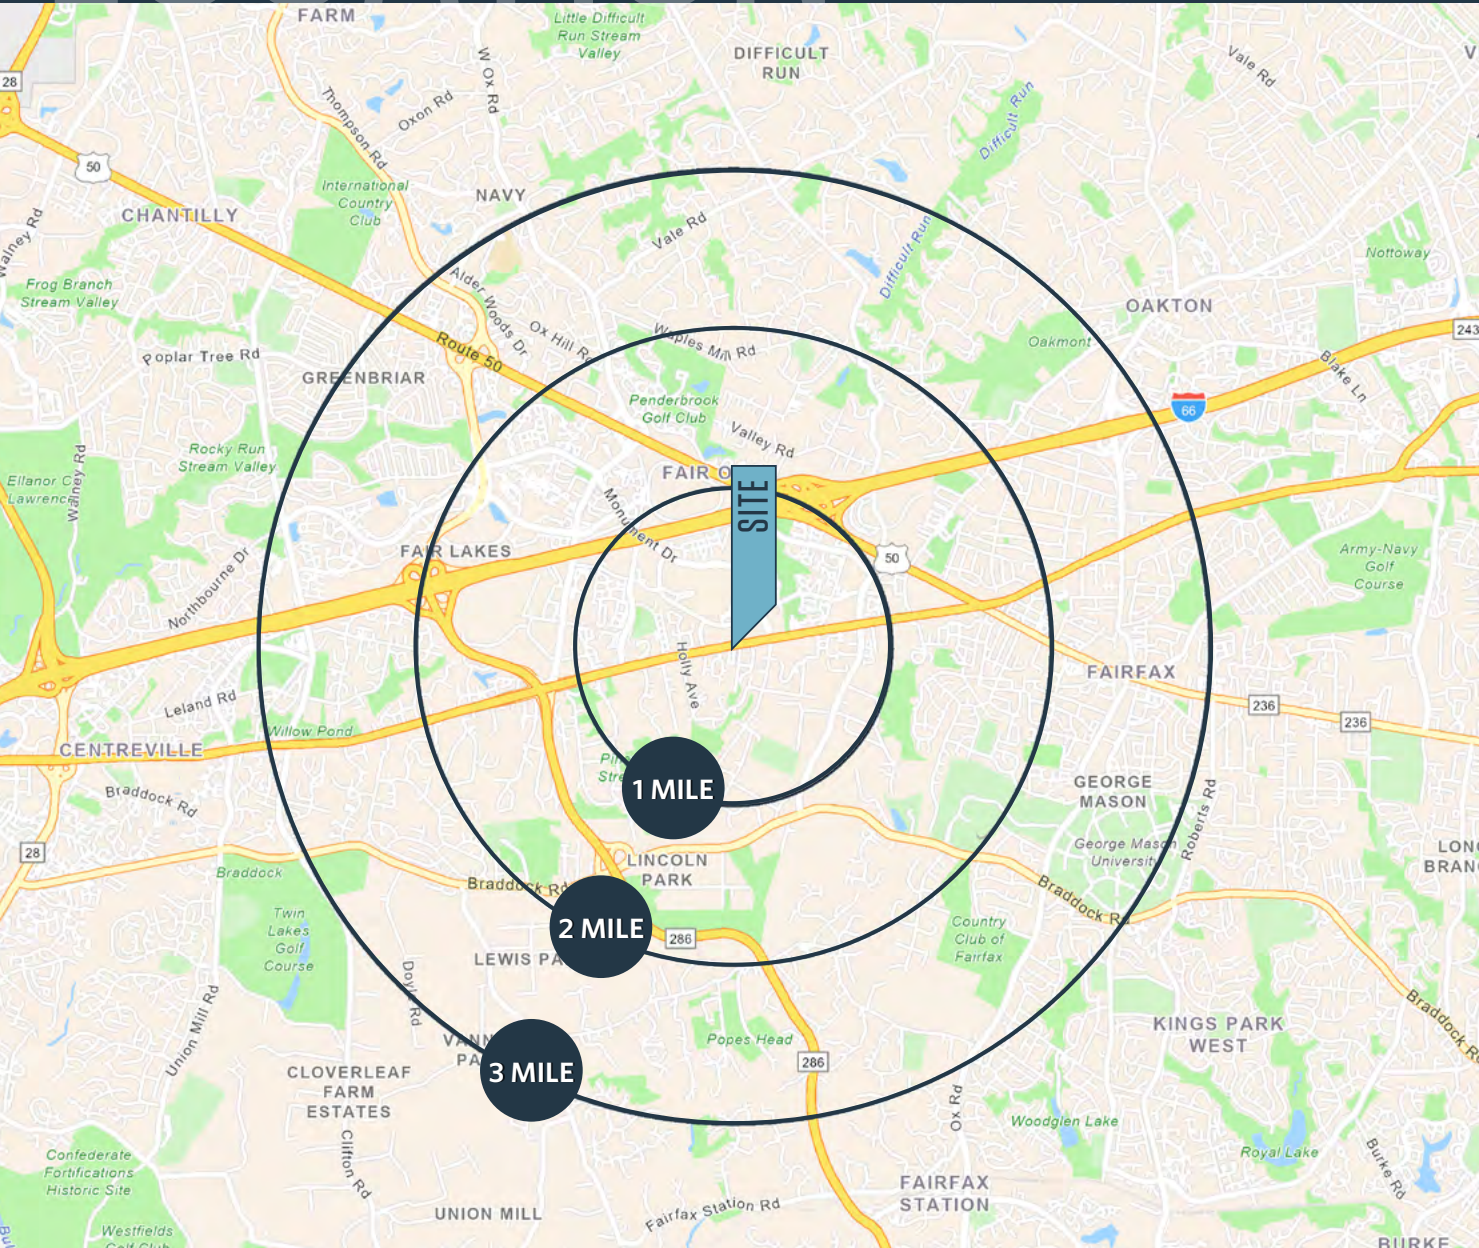

LOCATION

LEE PLAZA CENTER

11725 LEE HIGHWAY, FAIRFAX, VA 22030

AVAILABLE SPACE

SIZE	TIMING
1,500 SF	WITHIN 60 DAYS OF EXECUTED LEASE
1,950 SF	IMMEDIATELY

DEMOGRAPHICS | 2023:

	1-MILE	2-MILE	3-MILE
Population	18,293	47,477	91,885
Daytime Population	19,337	49,228	93,209
Households	7,898	19,589	33,796
Average HH Income	$156,760	$166,056	$184,177

TRAFFIC COUNTS | 2022:

Lee Highway	27,000 ADT

MAI VO
mvo@klnb.com | 703-268-2722

MATT SKALET
mskalet@klnb.com | 202-420-7775