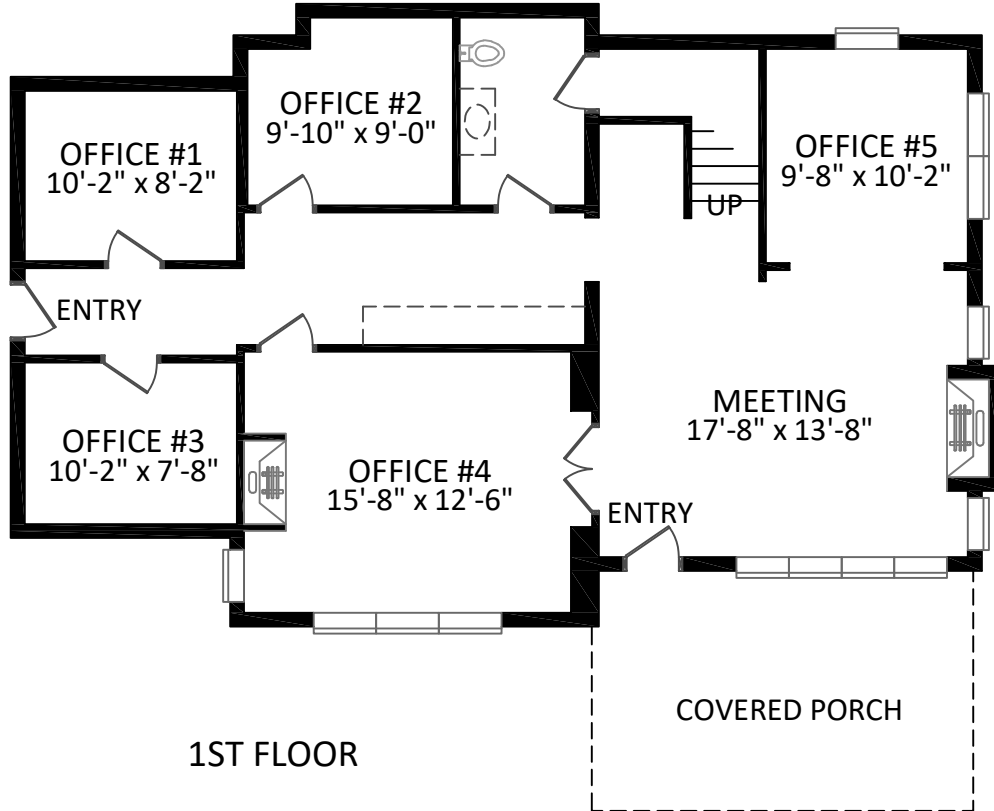

1ST FLOOR

2004 PARK DRIVE