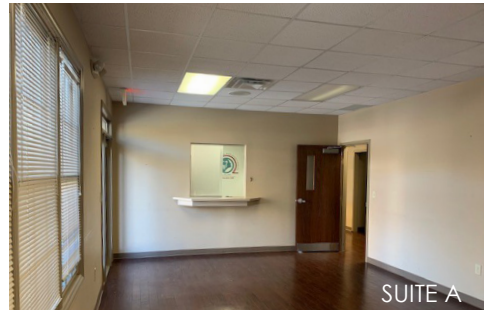

SUITE A

SUITE A