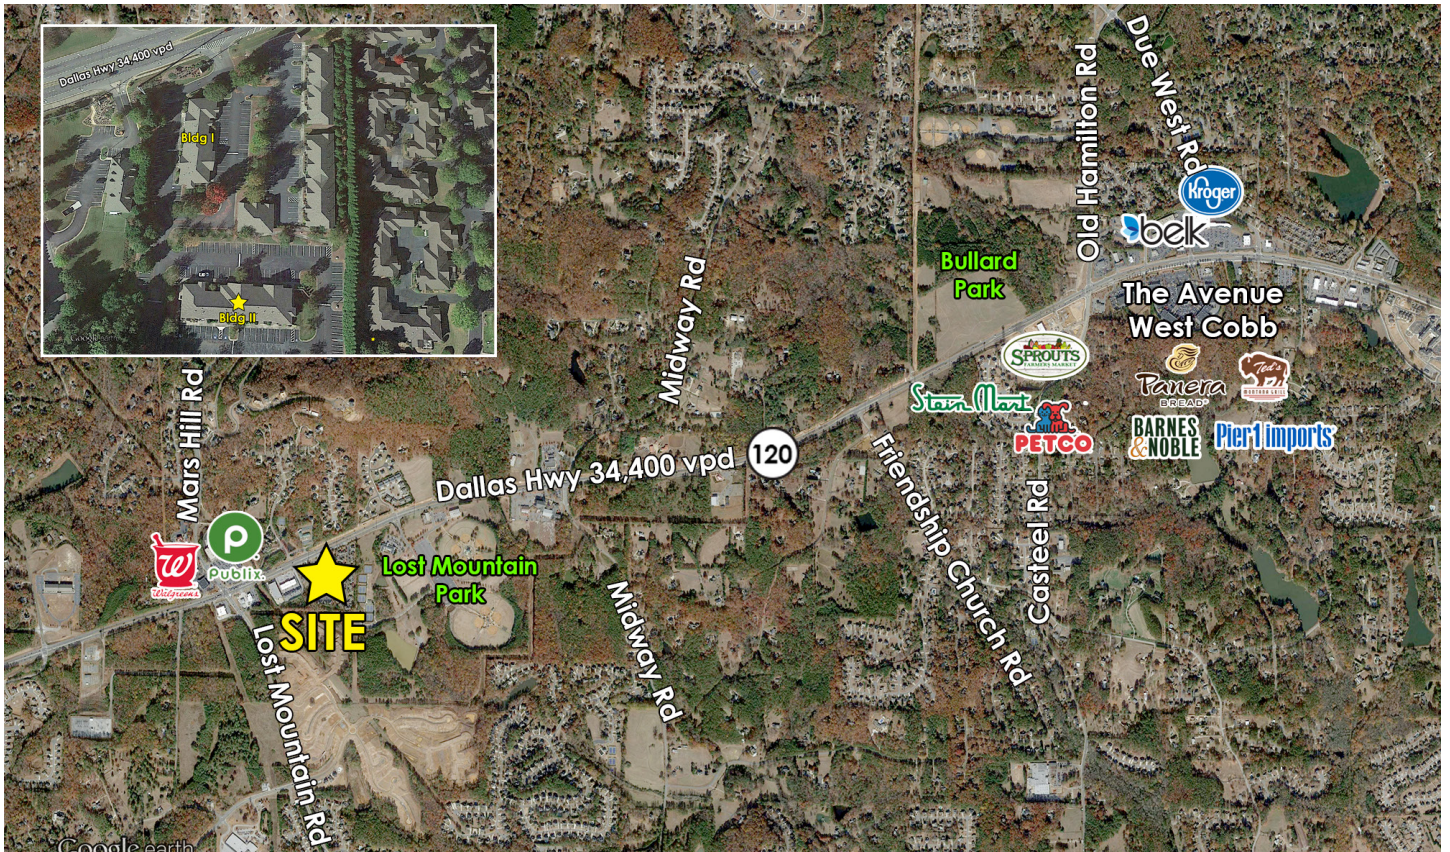

SUITE A

Jeff Graves
678.385.2704
jjg@mcwrealty.com

No warranty or representation, express or implied, is made as to the accuracy of the information contained herein, and same is subject to errors, omissions, change of price, rental or other conditions, withdrawal without notice, and to any special listing conditions, imposed by our principals.

McWhirter Realty Partners, LLC
294 Interstate North Circle, SE
Building 2, Suite 150
Atlanta, GA 30339
770.955.2000
www.mcwrealty.com

McWhirter
Commercial Real Estate Since 1981