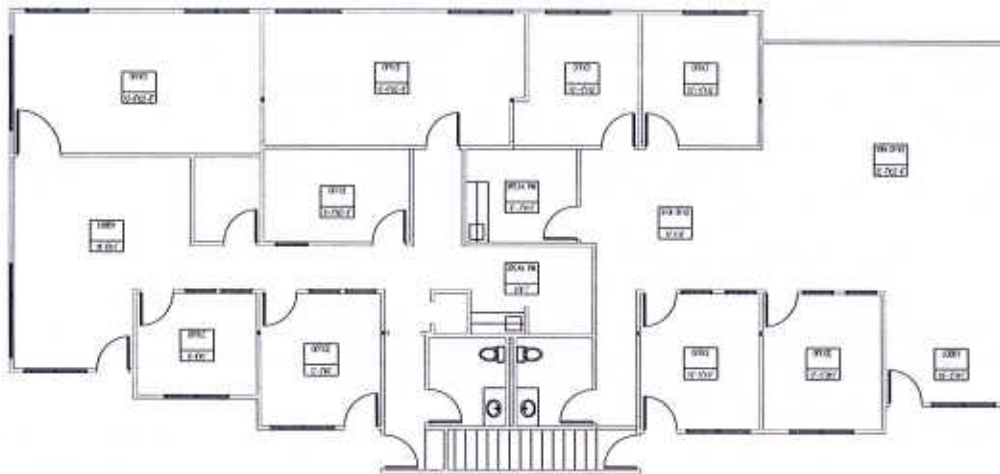

KEYNOTES

SUITE 'A' - 1,768 S.F.

SUITE 'B' - 1,587 S.F.

FLOOR PLAN - FIRST LEVEL

OFFICE BUILDING
TENANT IMPROVEMENT
5046 SURPRISE BLVD.
FAIR OAKS, CA 95628
APN: _____

NO.	DATE	DESCRIPTION

FLOOR PLAN

DRAWING NUMBER: A-2.2