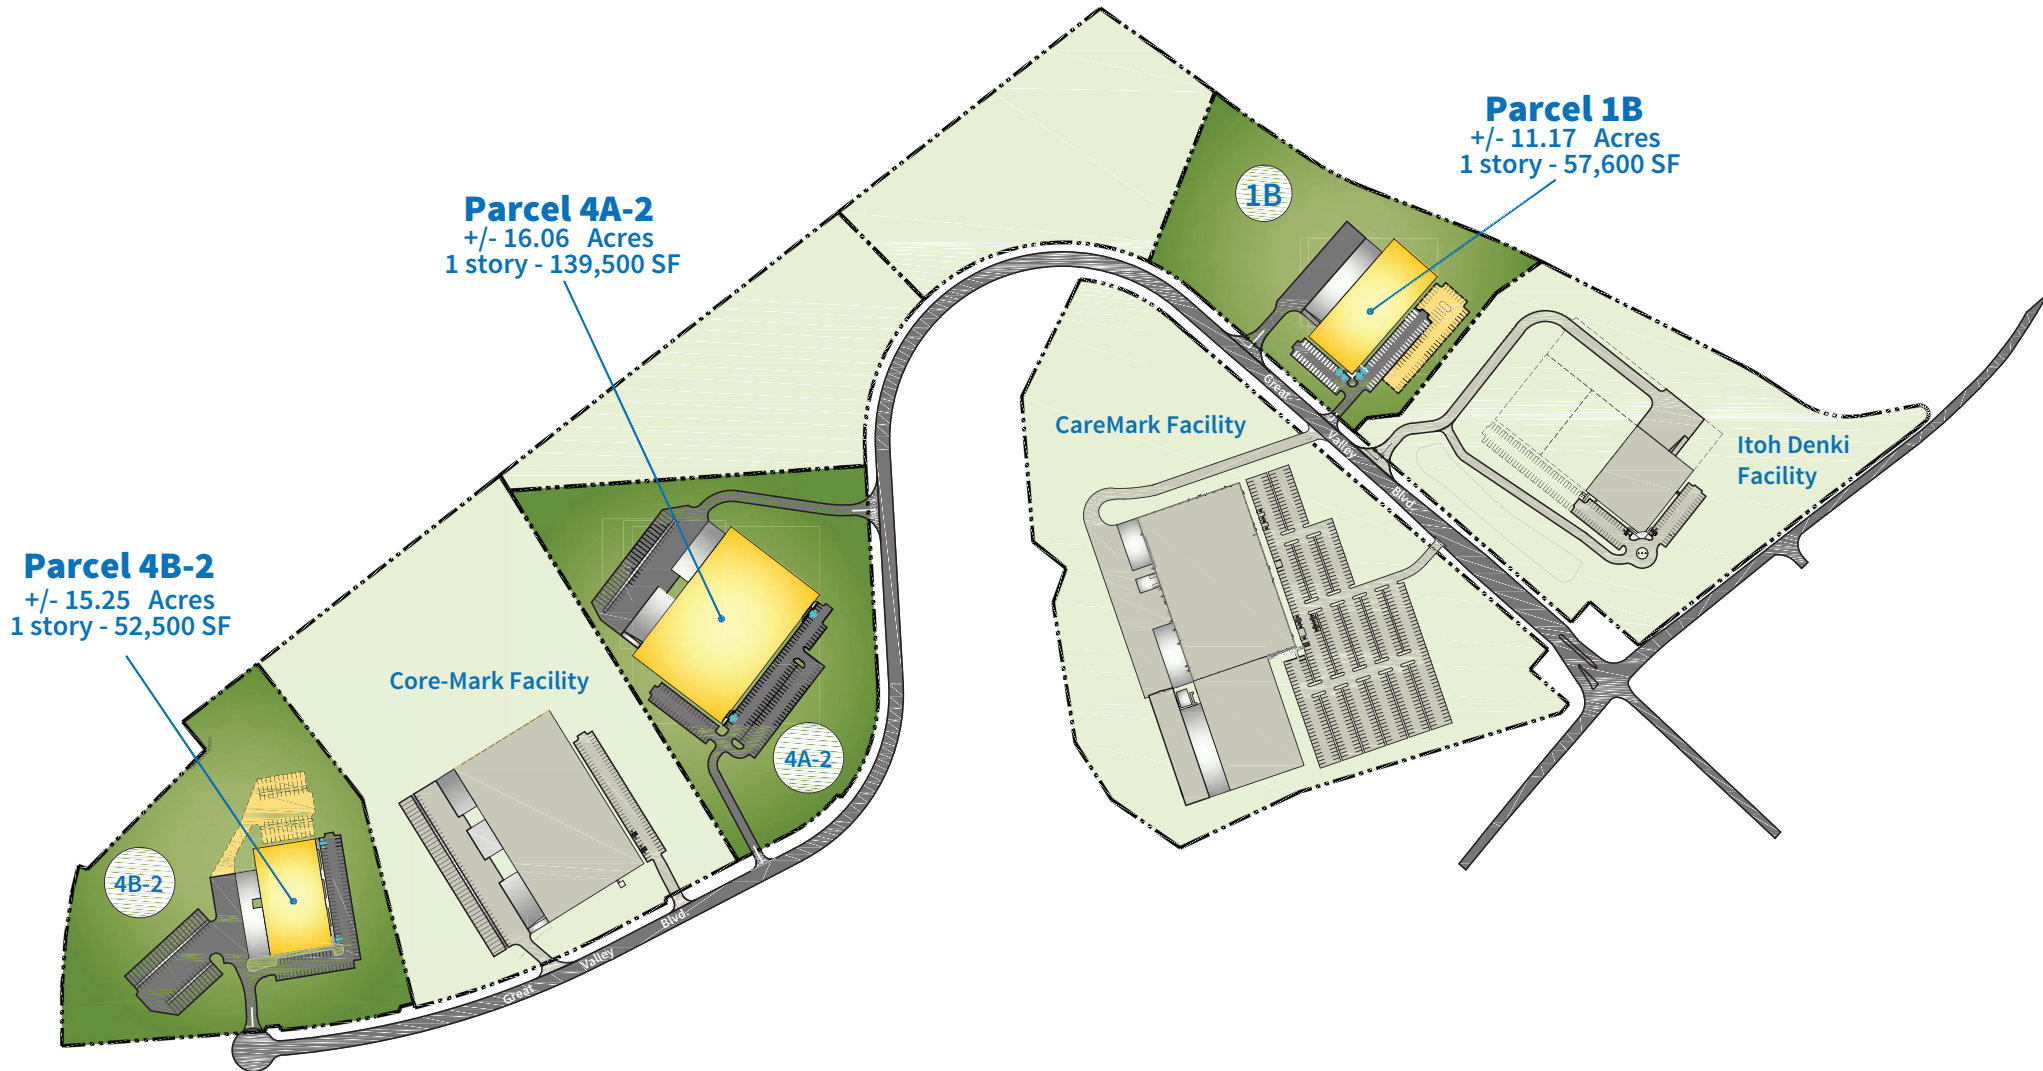

# HANOVER CROSSINGS PARK MAP

GREAT VALLEY BOULEVARD, HANOVER TOWNSHIP, PA

**MERICLE**  
COMMERCIAL REAL ESTATE SERVICES

EAST MOUNTAIN CORPORATE CENTER  
100 BALTIMORE DRIVE  
WILKES-BARRE, PA 18702

mericle.com | mericlereadytogo.com