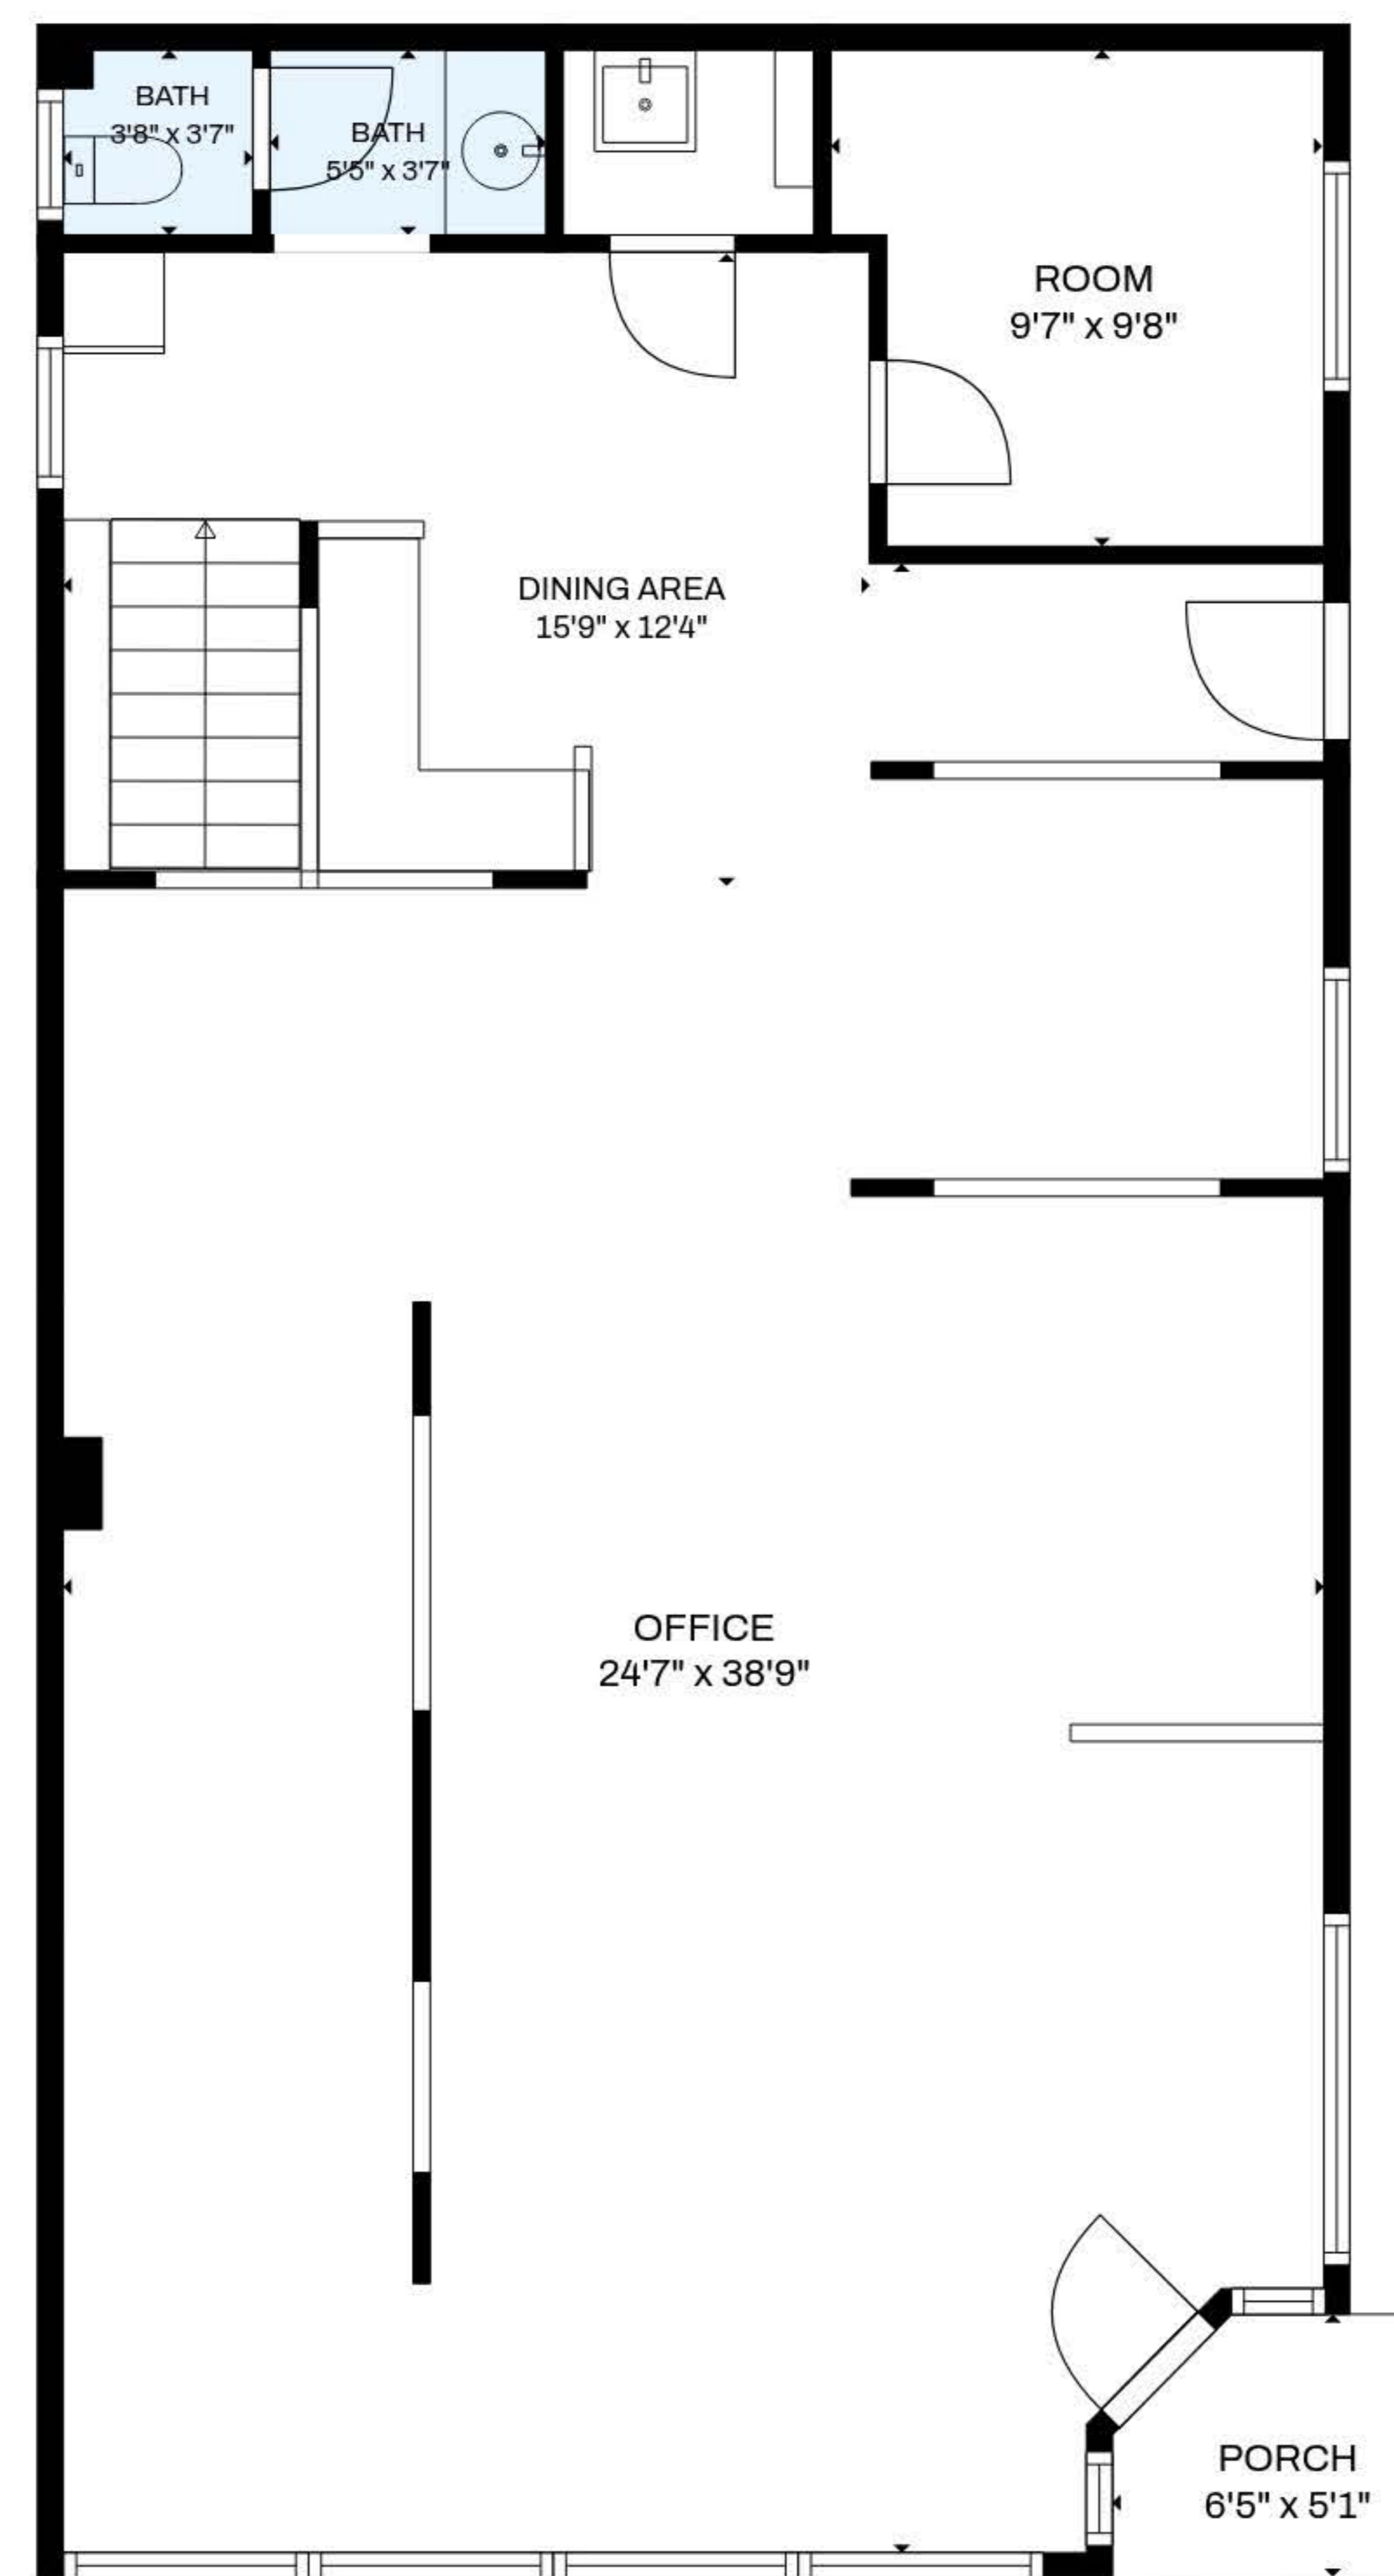

OFFICE
NaN'NaN" x NaN'NaN"

1st floor

Basement

TOTAL: 1178 sq. ft
Basement: 0 sq. ft, 1st floor: 1178 sq. ft
EXCLUDED AREAS: BASEMENT: 453 sq. ft, PORCH: 30 sq. ft, WALLS: 117 sq. ft