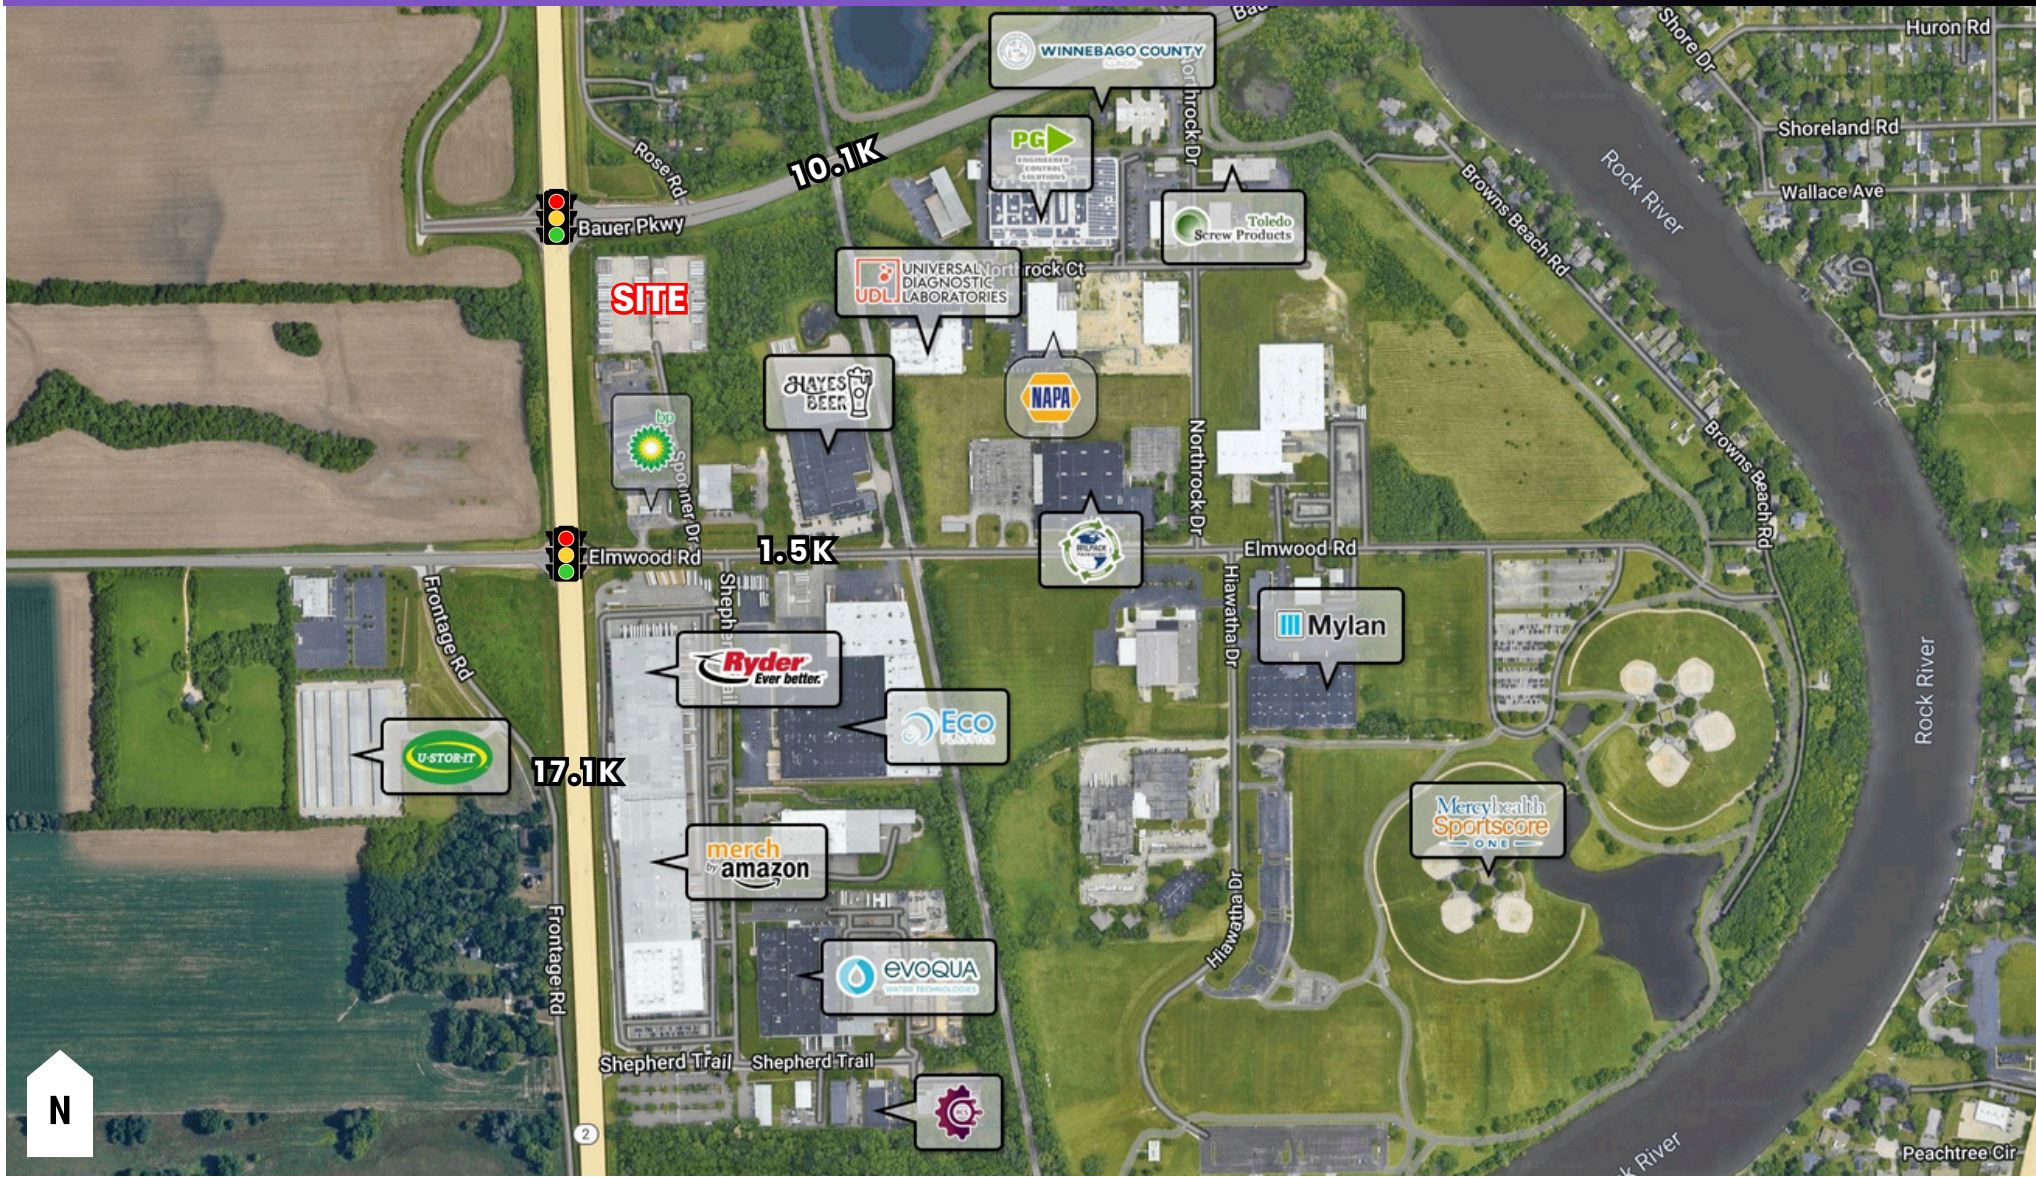

PARKING LOT AVAILABLE

5180 SPOONER DRIVE,
ROCKFORD, IL 61103

FOR LEASE – 3.49 AC

Property Information

- Secure parking lot with functioning front gate and operating parking lot lights.
- Brand new overlay in 2022 with 120 trailer parking spots available.
- Situated right off of North Main Street / IL Route 2 and is located within an industrial park.
- This parking lot is 7 miles from I-90 / IL-173 Interchange and I-90 / E Riverside Blvd Interchange.
- 10 miles from I-90 Business 20 Interchange.

First Midwest Group

AERIAL | 5180 SPOONER DR, ROCKFORD, IL 61103

RIGHT OFF OF N MAIN STREET / IL RT 2

The inclusion of names or logos on this exhibit which depict any occupant other than tenants are for artistic purpose only. May not be to scale. They do not constitute a representation or warranty as to any existing or on-going tenancies. FMG and the FMG Logo are service marks of FMG, Inc., and/or its affiliated or related companies in the United States and other countries. All other marks displayed on this document are the property of their respective owners.

815-229-3000

leasing@firstmidwestgroup.com

6801 Spring Creek Road, Rockford, IL 61114

SITE SURVEY | 5180 SPOONER DR, ROCKFORD, IL 61103

HIGH TRAFFIC AREA - 17K VPD

The inclusion of names or logos on this exhibit which depict any occupant other than tenants are for artistic purpose only. May not be to scale. They do not constitute a representation or warranty as to any existing or on-going tenancies. FMG and the FMG Logo are service marks of FMG, Inc., and/or its affiliated or related companies in the United States and other countries. All other marks displayed on this document are the property of their respective owners.