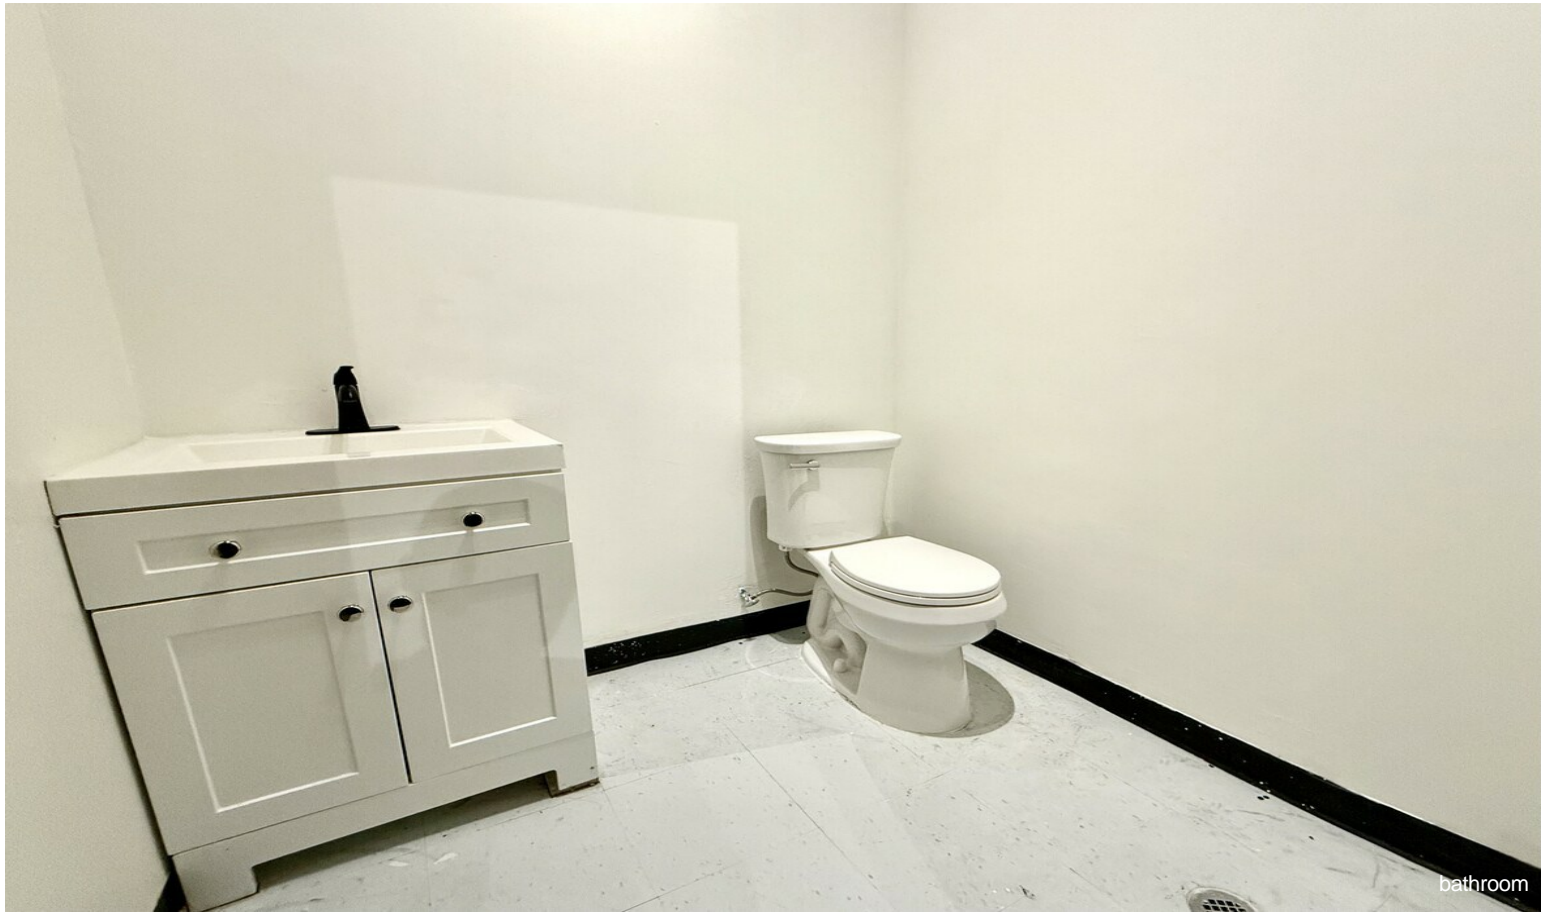

Property Photos

bathroom