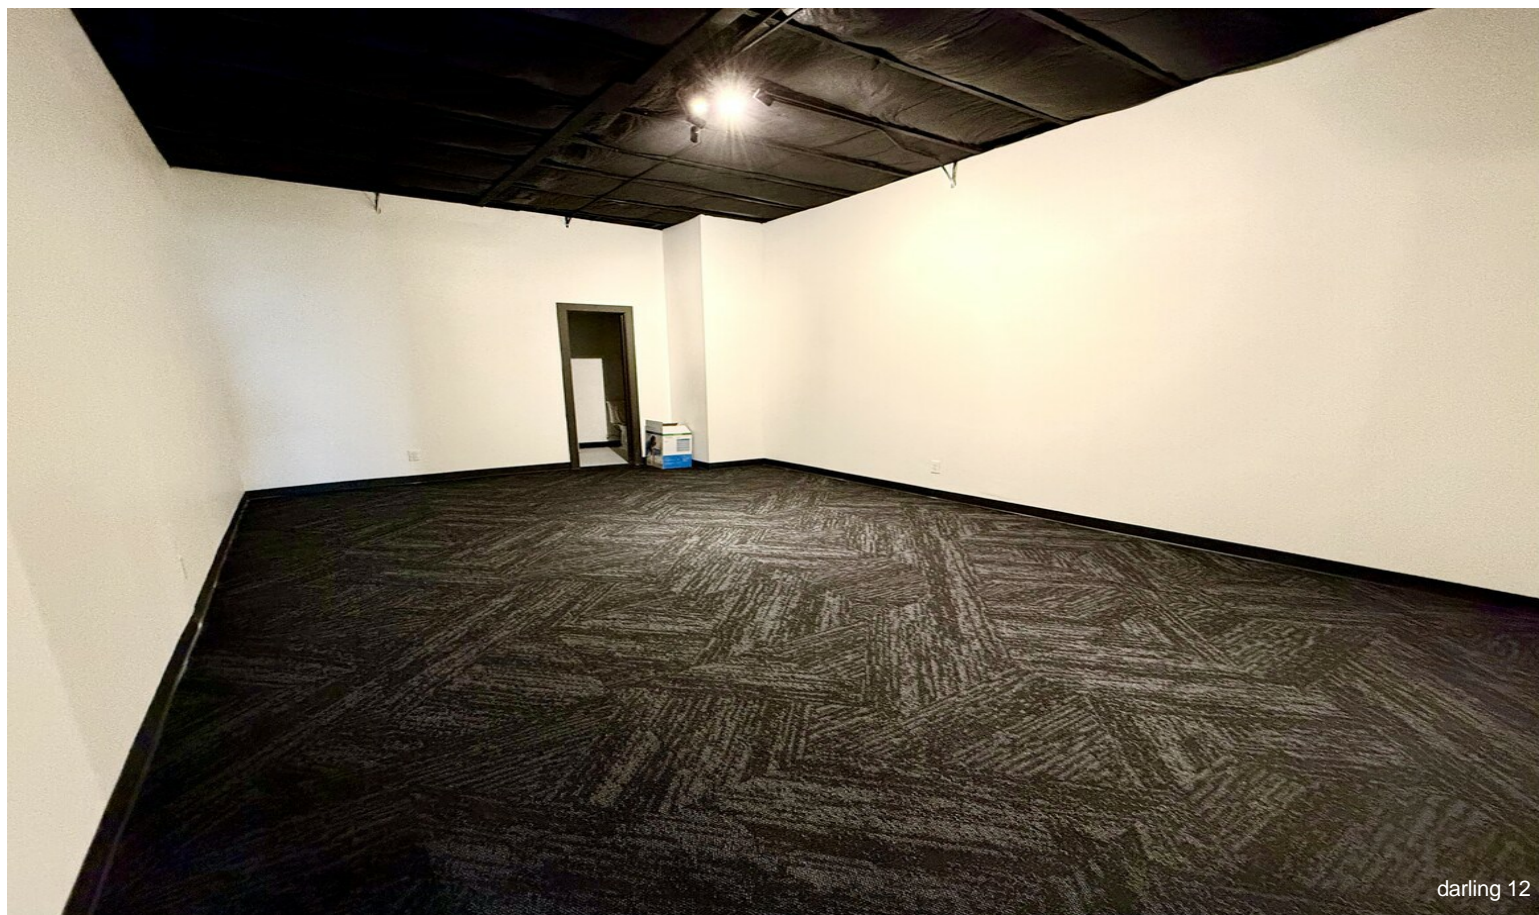

# Heights I-10 and TC Jester

\$18.00 /SF/YR

Newly renovated flex office/warehouse single tenant building. Warehouse is aprox 4500sqft and offices are aprox 800sqft with private restroom. Prime corner lot in an excellent residential location. Parking for about 7 vehicles, can be fenced and gated. Ideal location and property for many type of trades and uses.

## 5432 Darling St, Houston, TX 77007

Newly renovated flex office/warehouse single tenant building. Warehouse is aprox 4500sqft and offices are aprox 800sqft with private restroom. Prime corner lot in an excellent residential location. Parking for about 7 vehicles, can be fenced and gated. Ideal location and property for many type of trades and uses.

# Property Photos

warehouse

office

# Property Photos

darling 12

office