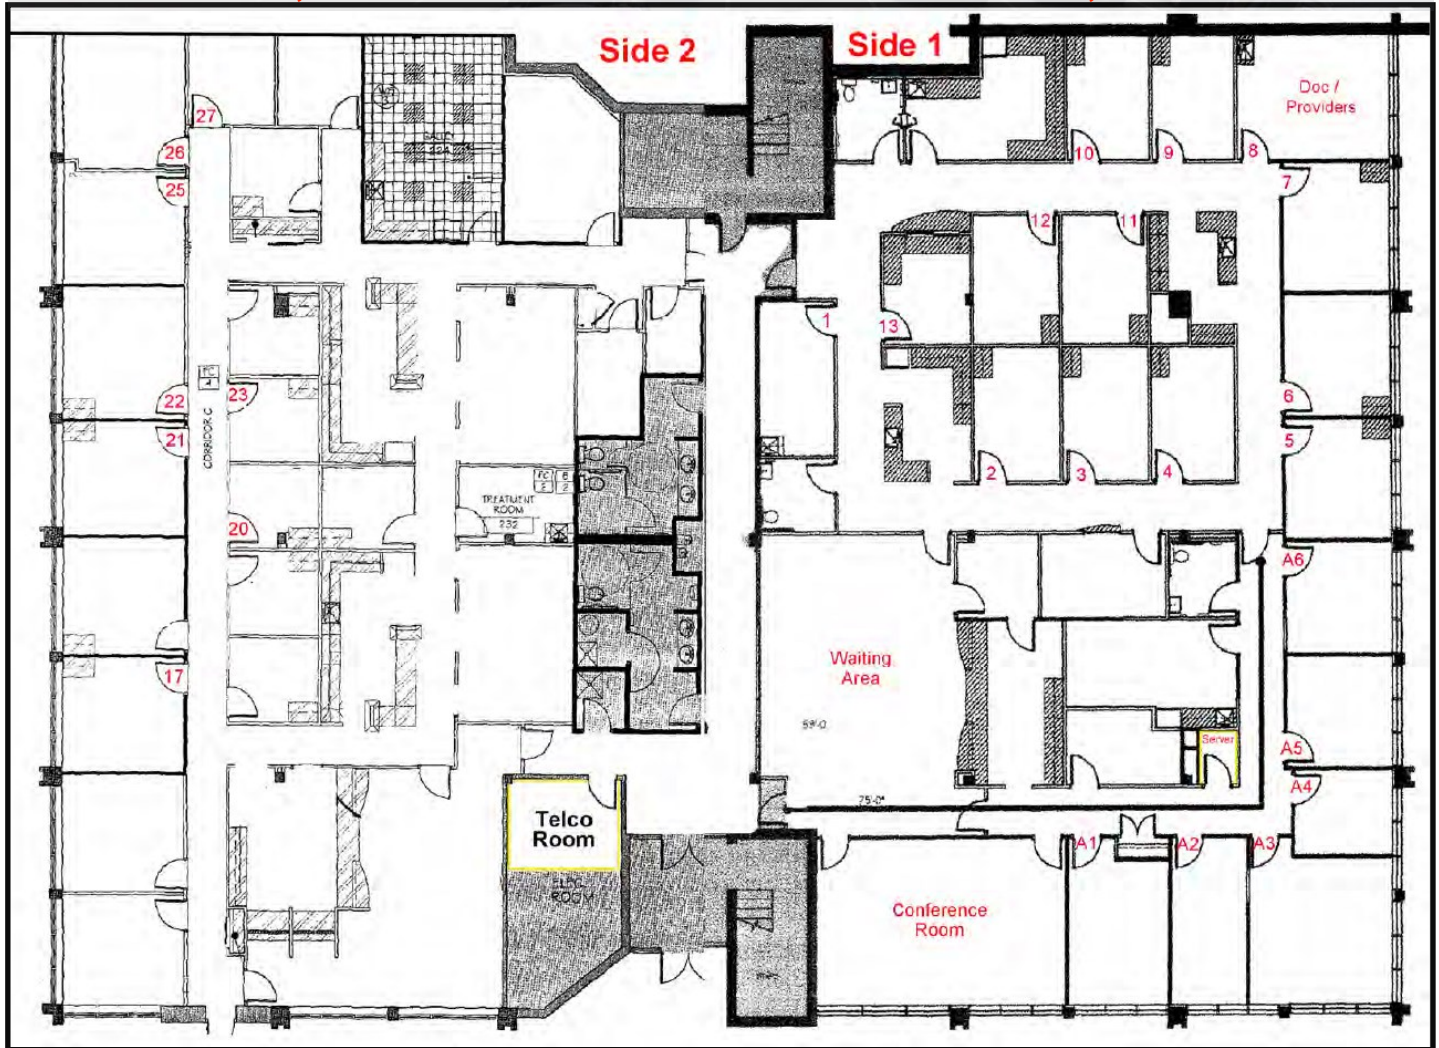

Currently configured for professional medical services.

- Reception Area
- Multiple Exam Rooms
- Multiple Private Offices
- Multiple Break Rooms
- Dental Treatment Areas

\$15.00 per Square Foot, Full Service

Prime Lease Term through 3/31/2030

Available Now

Real Estate Solutions
Benchmark

Allen McBride

Rob Fox

703-497-2000

4379 Ridgewood Center Drive, Woodbridge, VA 22192

Space 1 is 7,327 Square Feet

Space 2 is 6,068 Square Feet

Total 13,395 sf

6,068 sf

7,327 sf

Real Estate Solutions
Benchmark

Allen McBride

Rob Fox

703-497-2000