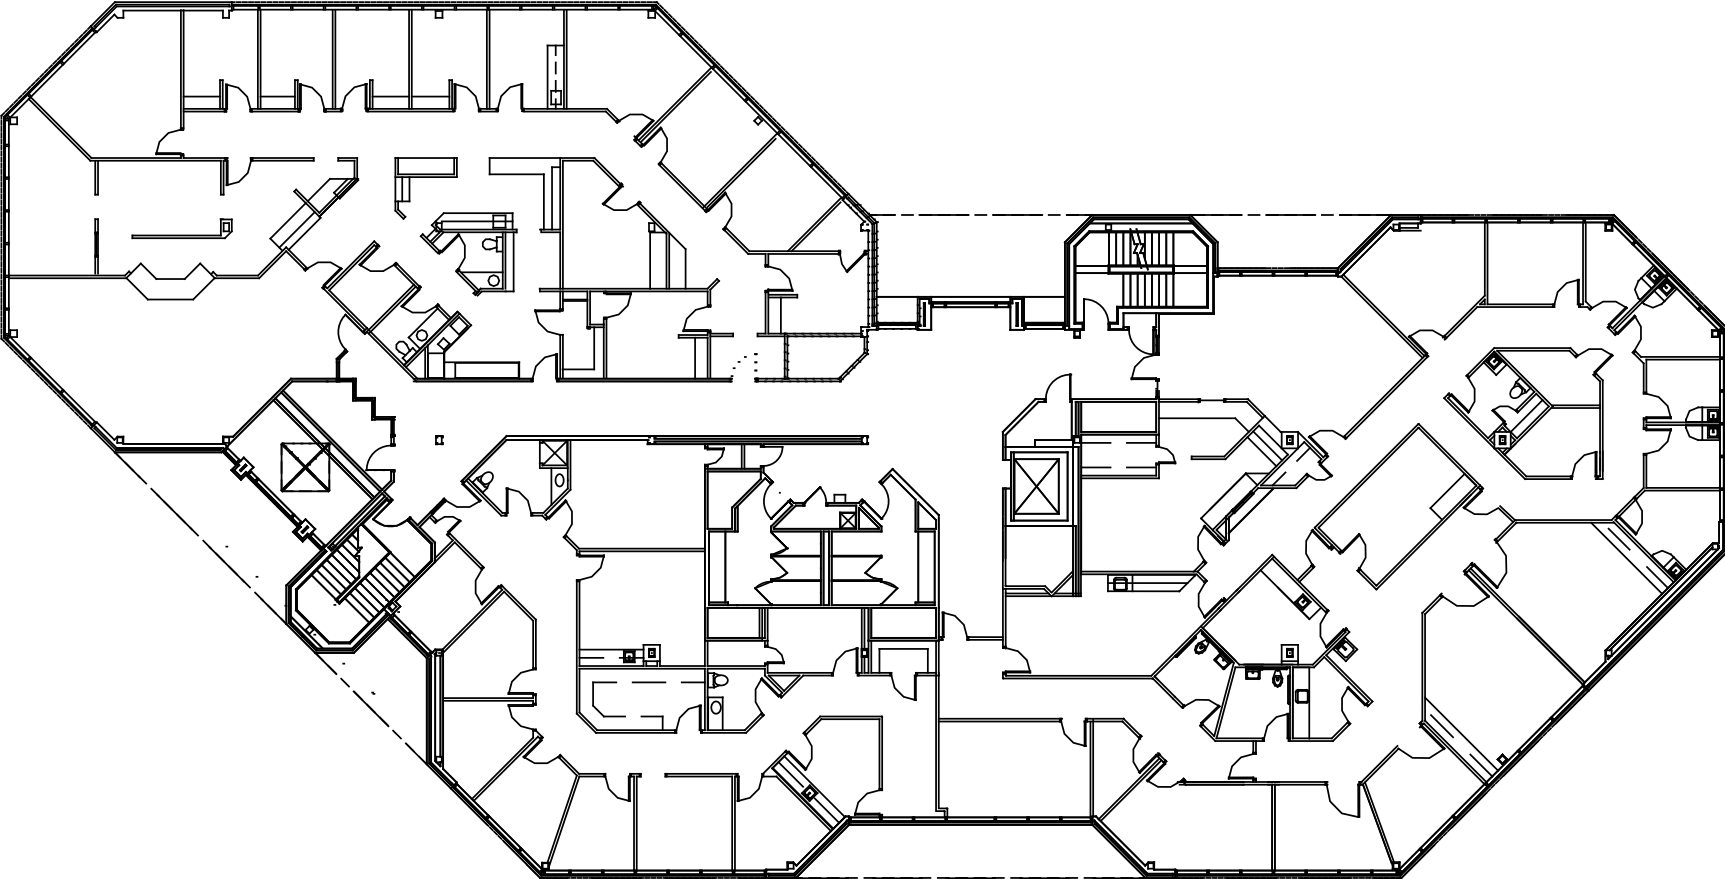

4301 LAKE BOONE

4301 Lake Boone Trail | Raleigh

Third Floor

Disclaimer: The above floor plans are not to scale. Furniture not included. The available space shown is a representative layout.

JANE DOGGETT, CCIM | 919-875-6614
JANE.DOGGETT@HIGHWOODS.COM