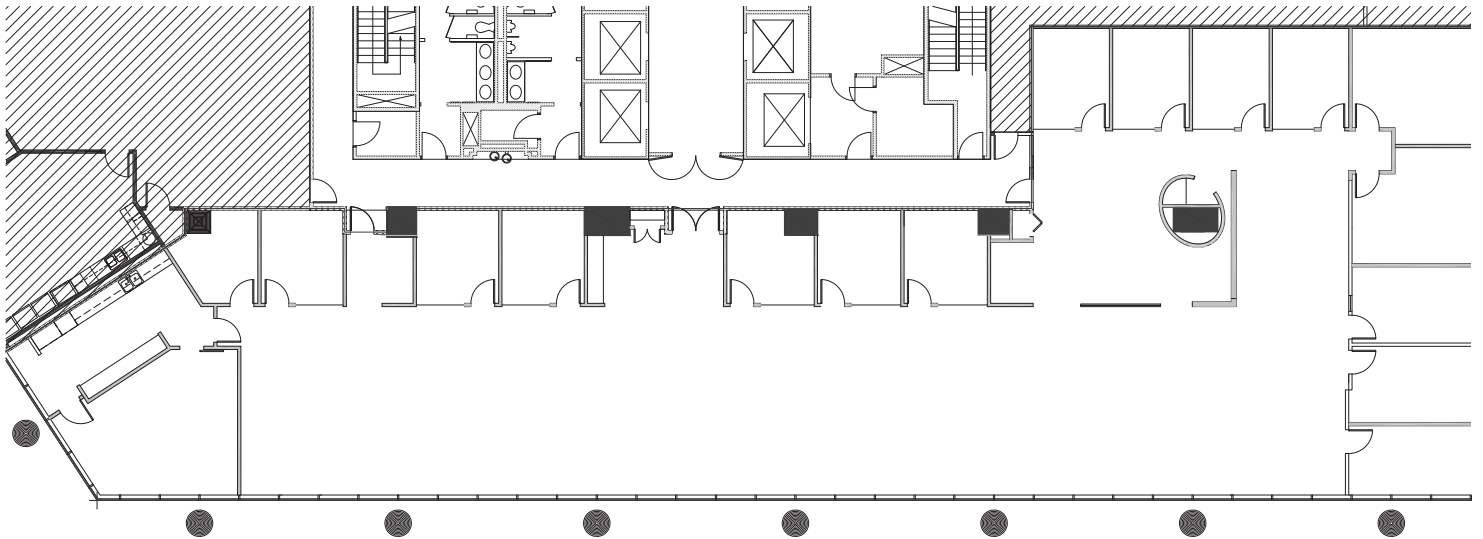

FOR LEASE

ONE METROCENTER

4010 Boy Scout Blvd Tampa, FL 33607 | USA

Suite 850

8,989 SF

For more information, please contact:

Angela H. Odell
+1 813 514 2435
angela.odell@cushwake.com

Melanie Jackson CCIM, SIOR
+1 813 424 3210
melanie.jackson@cushwake.com