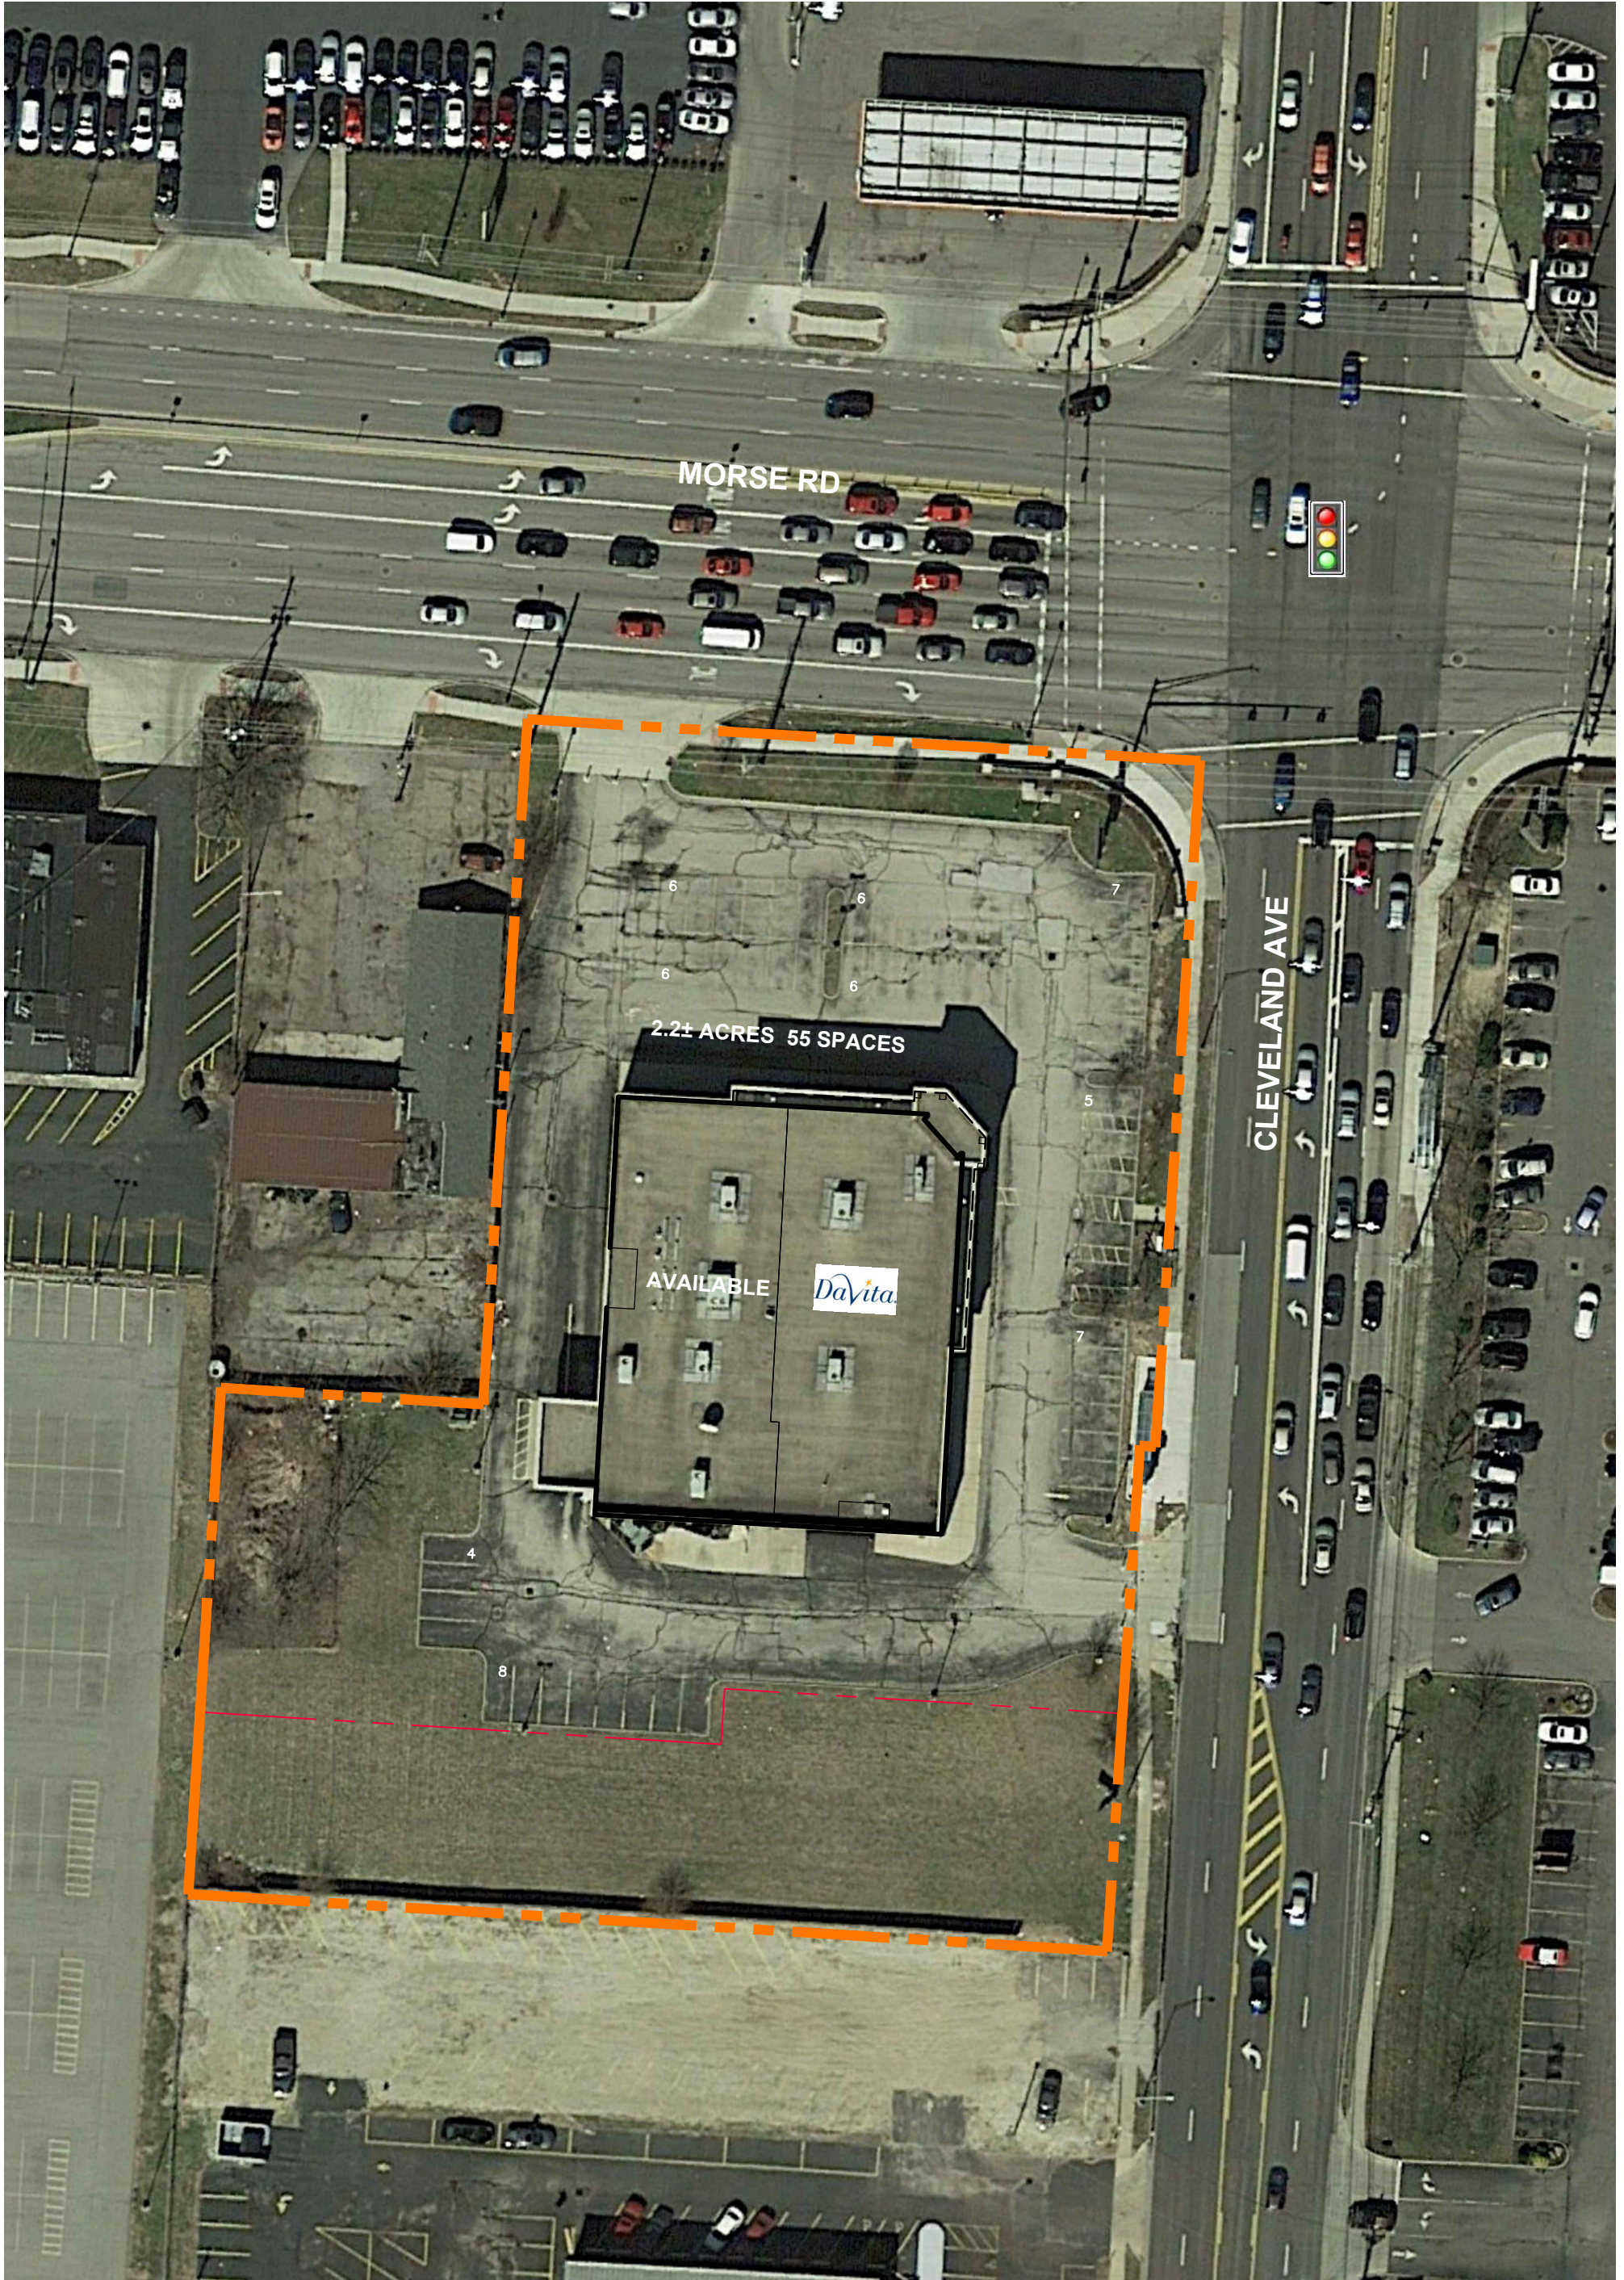

Columbus, Ohio

4401 Cleveland Ave
Franklin County

0 25' 50'
SCALE: 1" = 50'

N:\PROPERTY\Ohio\Columbus, OH\Cleveland Ave and Morse Rd (LRC MORSE)\Asset Management\Leasing\Sales and Marketing\CAD Files\2018-09-27_Columbus, OH - SWC Morse Rd and Cleveland Ave - Base.dwg User:nate Oct 02, 2018 - 2:05pm

Close-up Aerial

10/02/18

1585 Frederick Blvd. • Akron, Ohio 44320
P: 330.253.6958 • F: 330.253.5242
www.LRCRealty.com