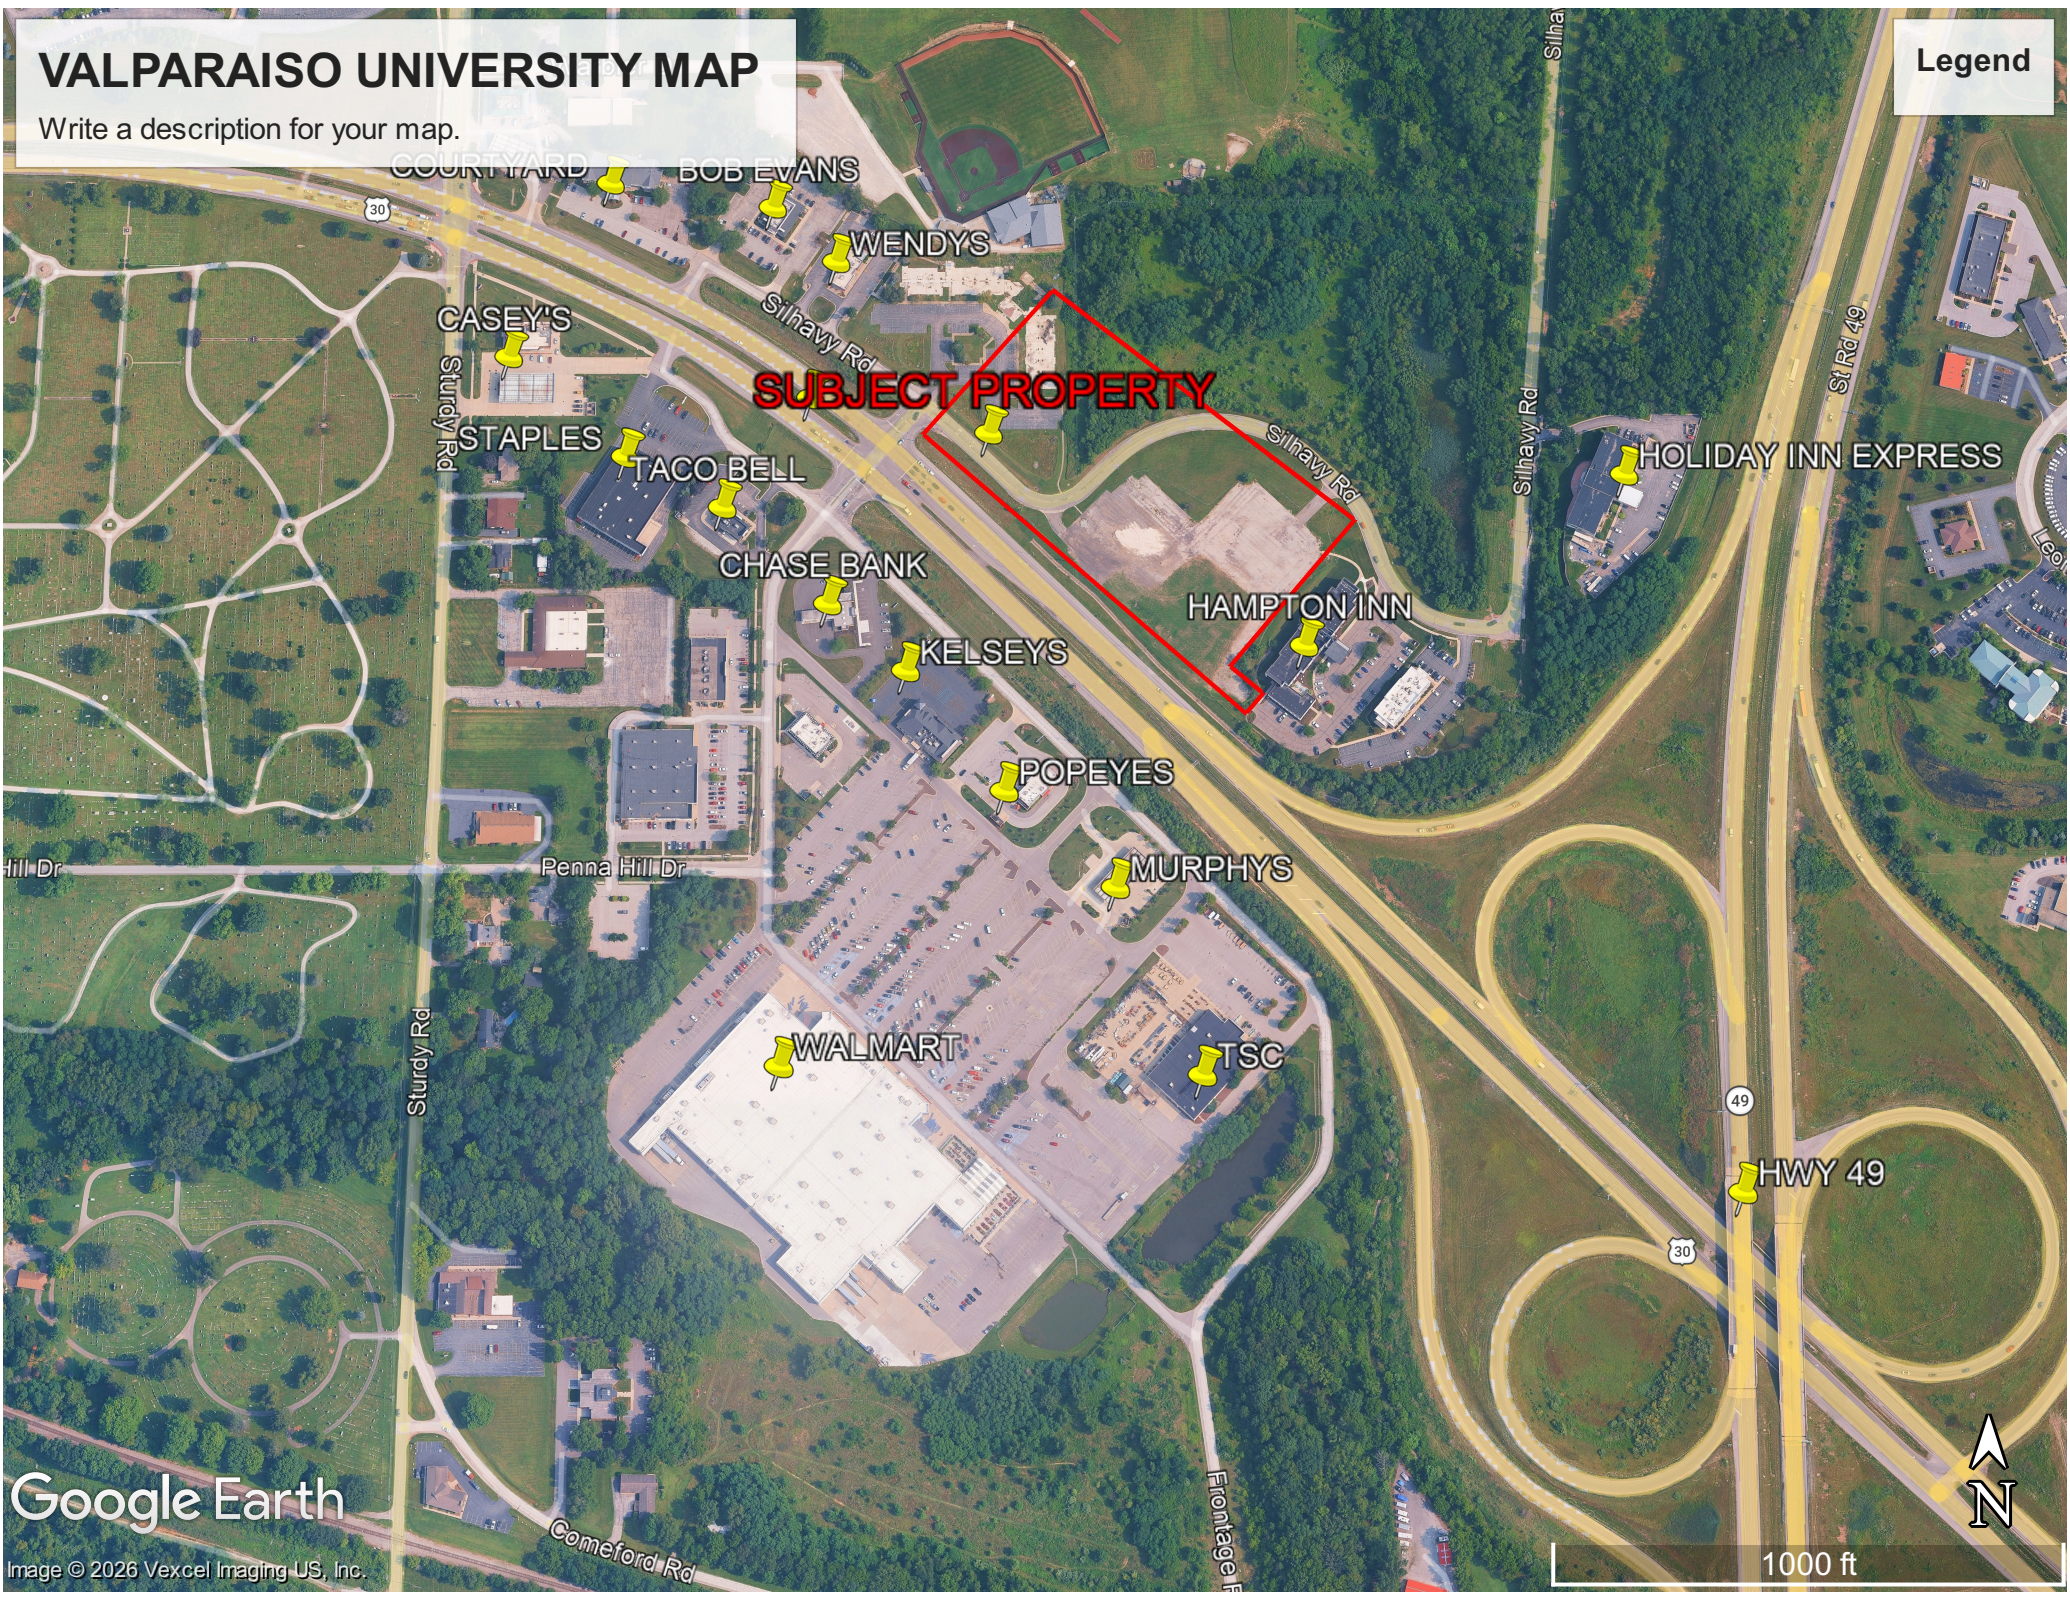

# VALPARAISO UNIVERSITY MAP

Write a description for your map.

Legend

**SUBJECT PROPERTY**

Google Earth

Image © 2026 Vexcel Imaging US, Inc.

1000 ft