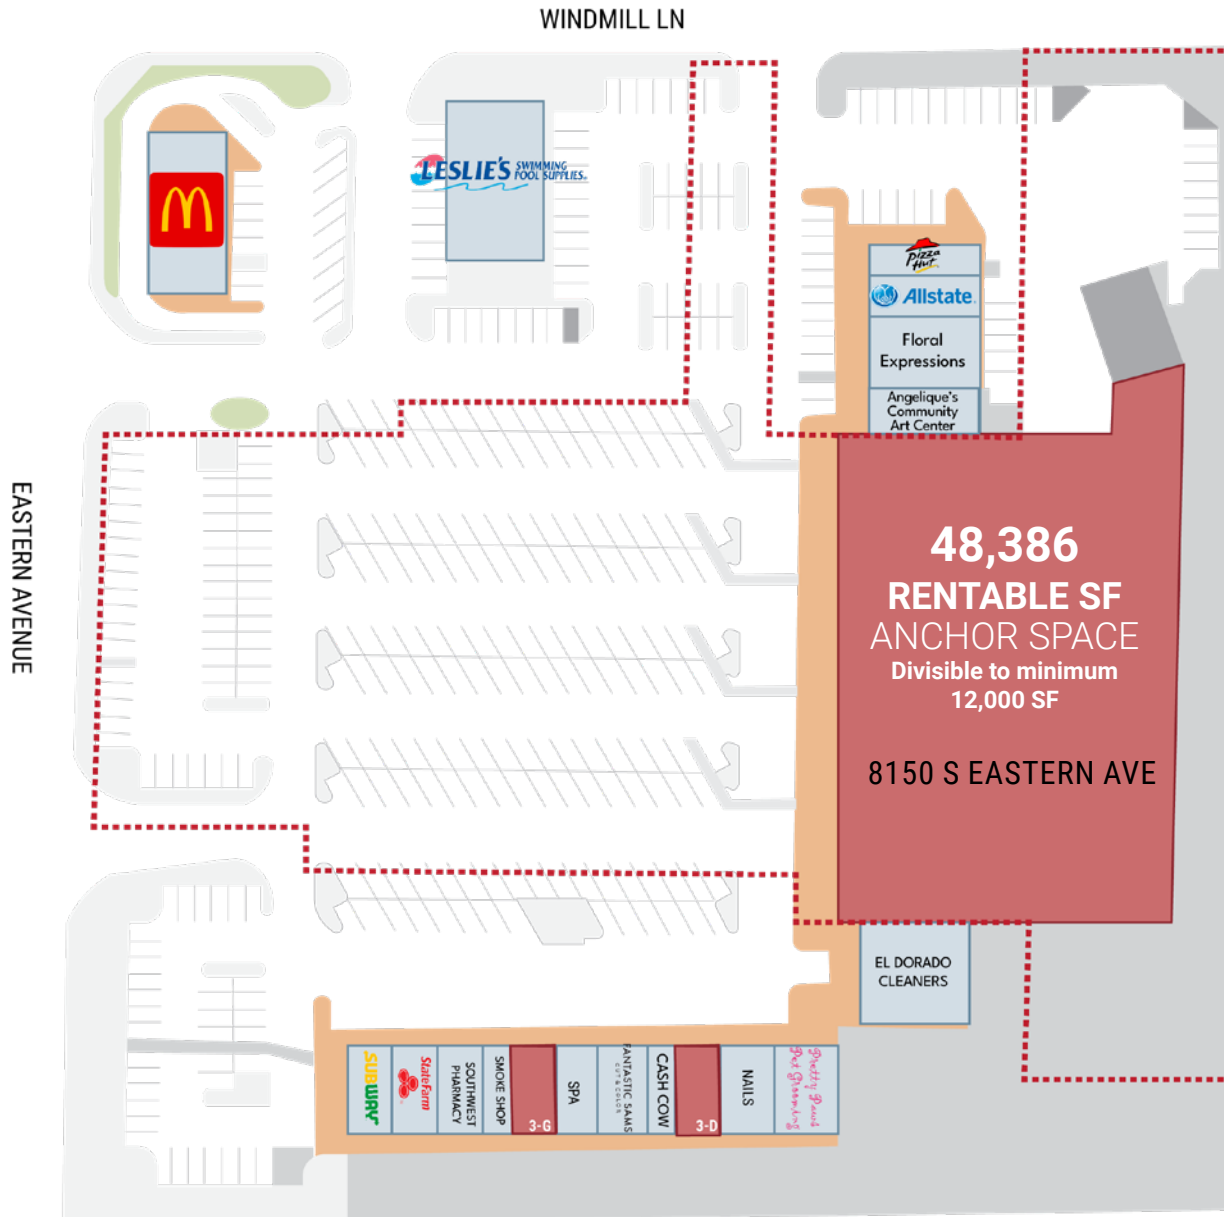

AREA RETAILERS

 **Smith's** *Walgreens*

SUBWAY

PROPERTY SITE PLAN

8150 S Eastern Ave
Las Vegas, NV 89123

AREA DEMOGRAPHICS

POPULATION

1 Mile	3 Miles	5 Miles
19,153	142,000	360,158

AVERAGE HOUSEHOLD INCOME

1 Mile	3 Miles	5 Miles
\$113,668	\$115,036	\$108,128

TRAFFIC COUNTS

Windmill Ln	Eastern Ave
26,300 VPD	27,400 VPD

Source:
SitesUSA 2024
TRINA, NV DOT 2023

TRADE AREA AERIAL

8150 S Eastern Ave
Las Vegas, NV 89123