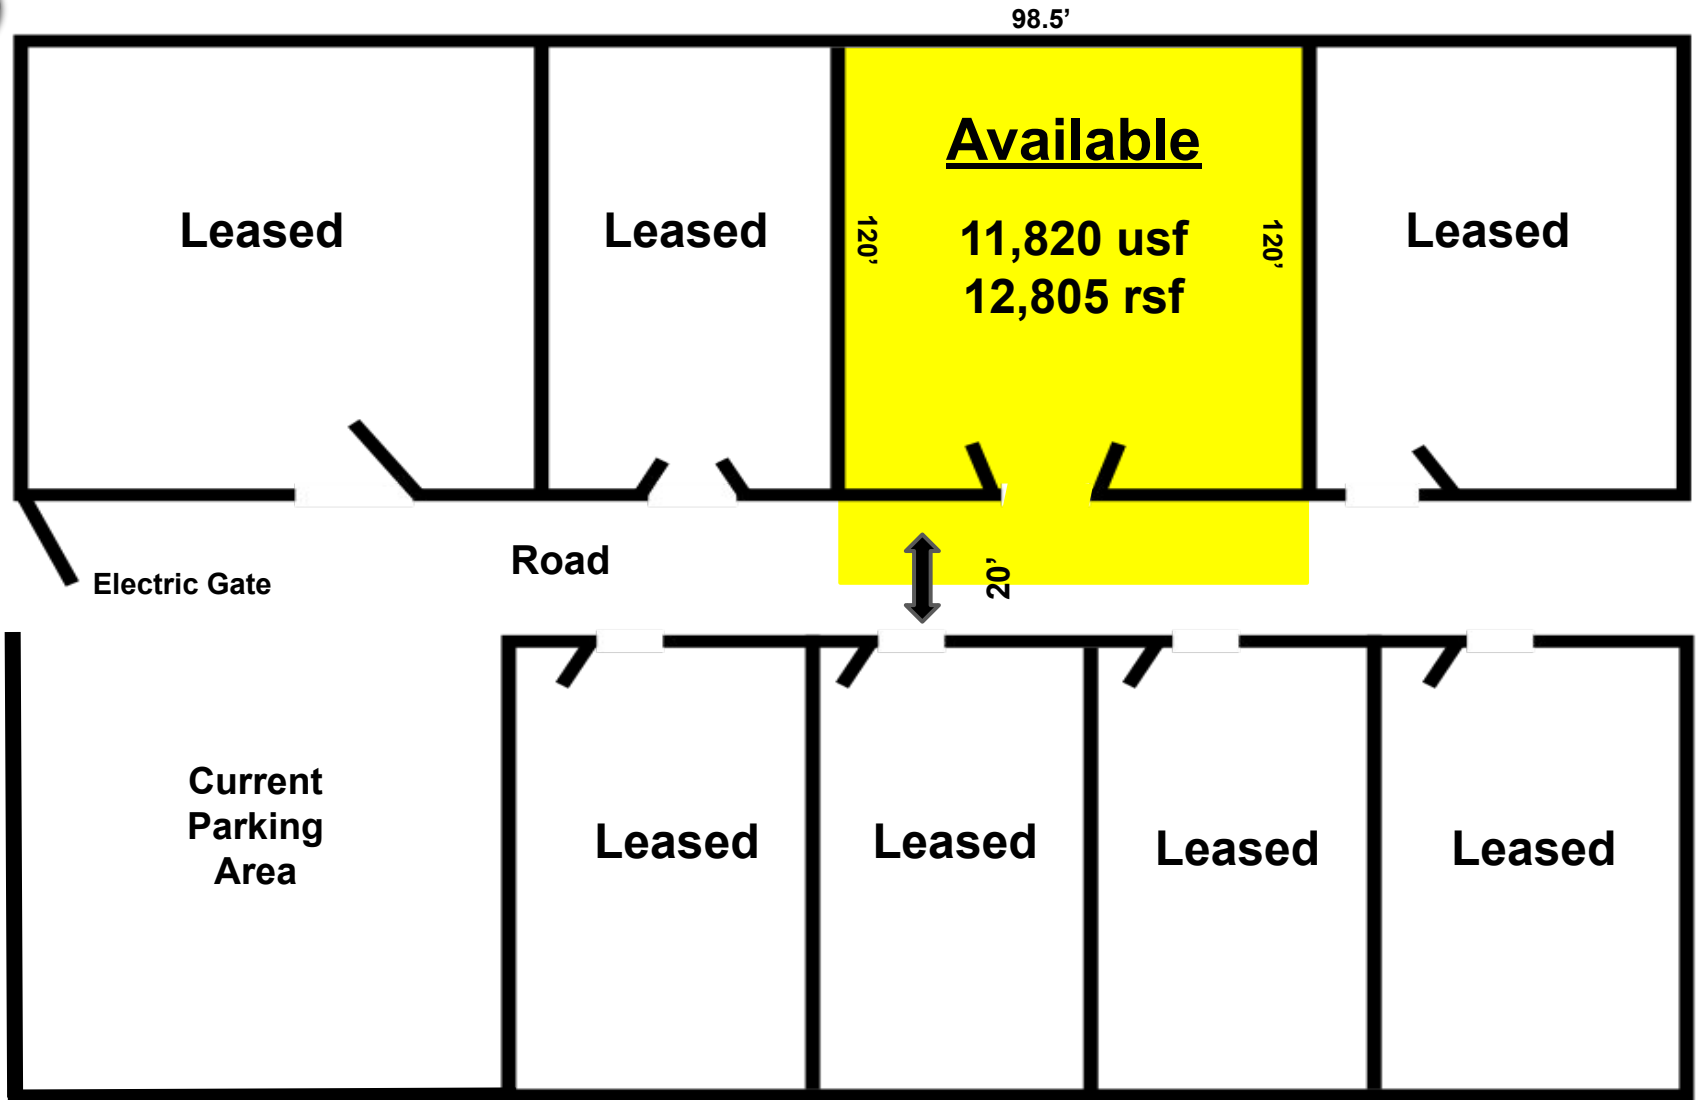

# 4040 Santa Rosa Avenue, LLC ~ North Lot

Santa Rosa Avenue

Site Plan not to scale.

**Rate:**  
**16 cents per rsf p/month**  
**\$2048.80 p/month**

**JOE PHEFFER, CCIM**  
Broker | Owner  
CA DRE Licence No. 00763172  
707.481.1488  
joepheffer@comcast.net