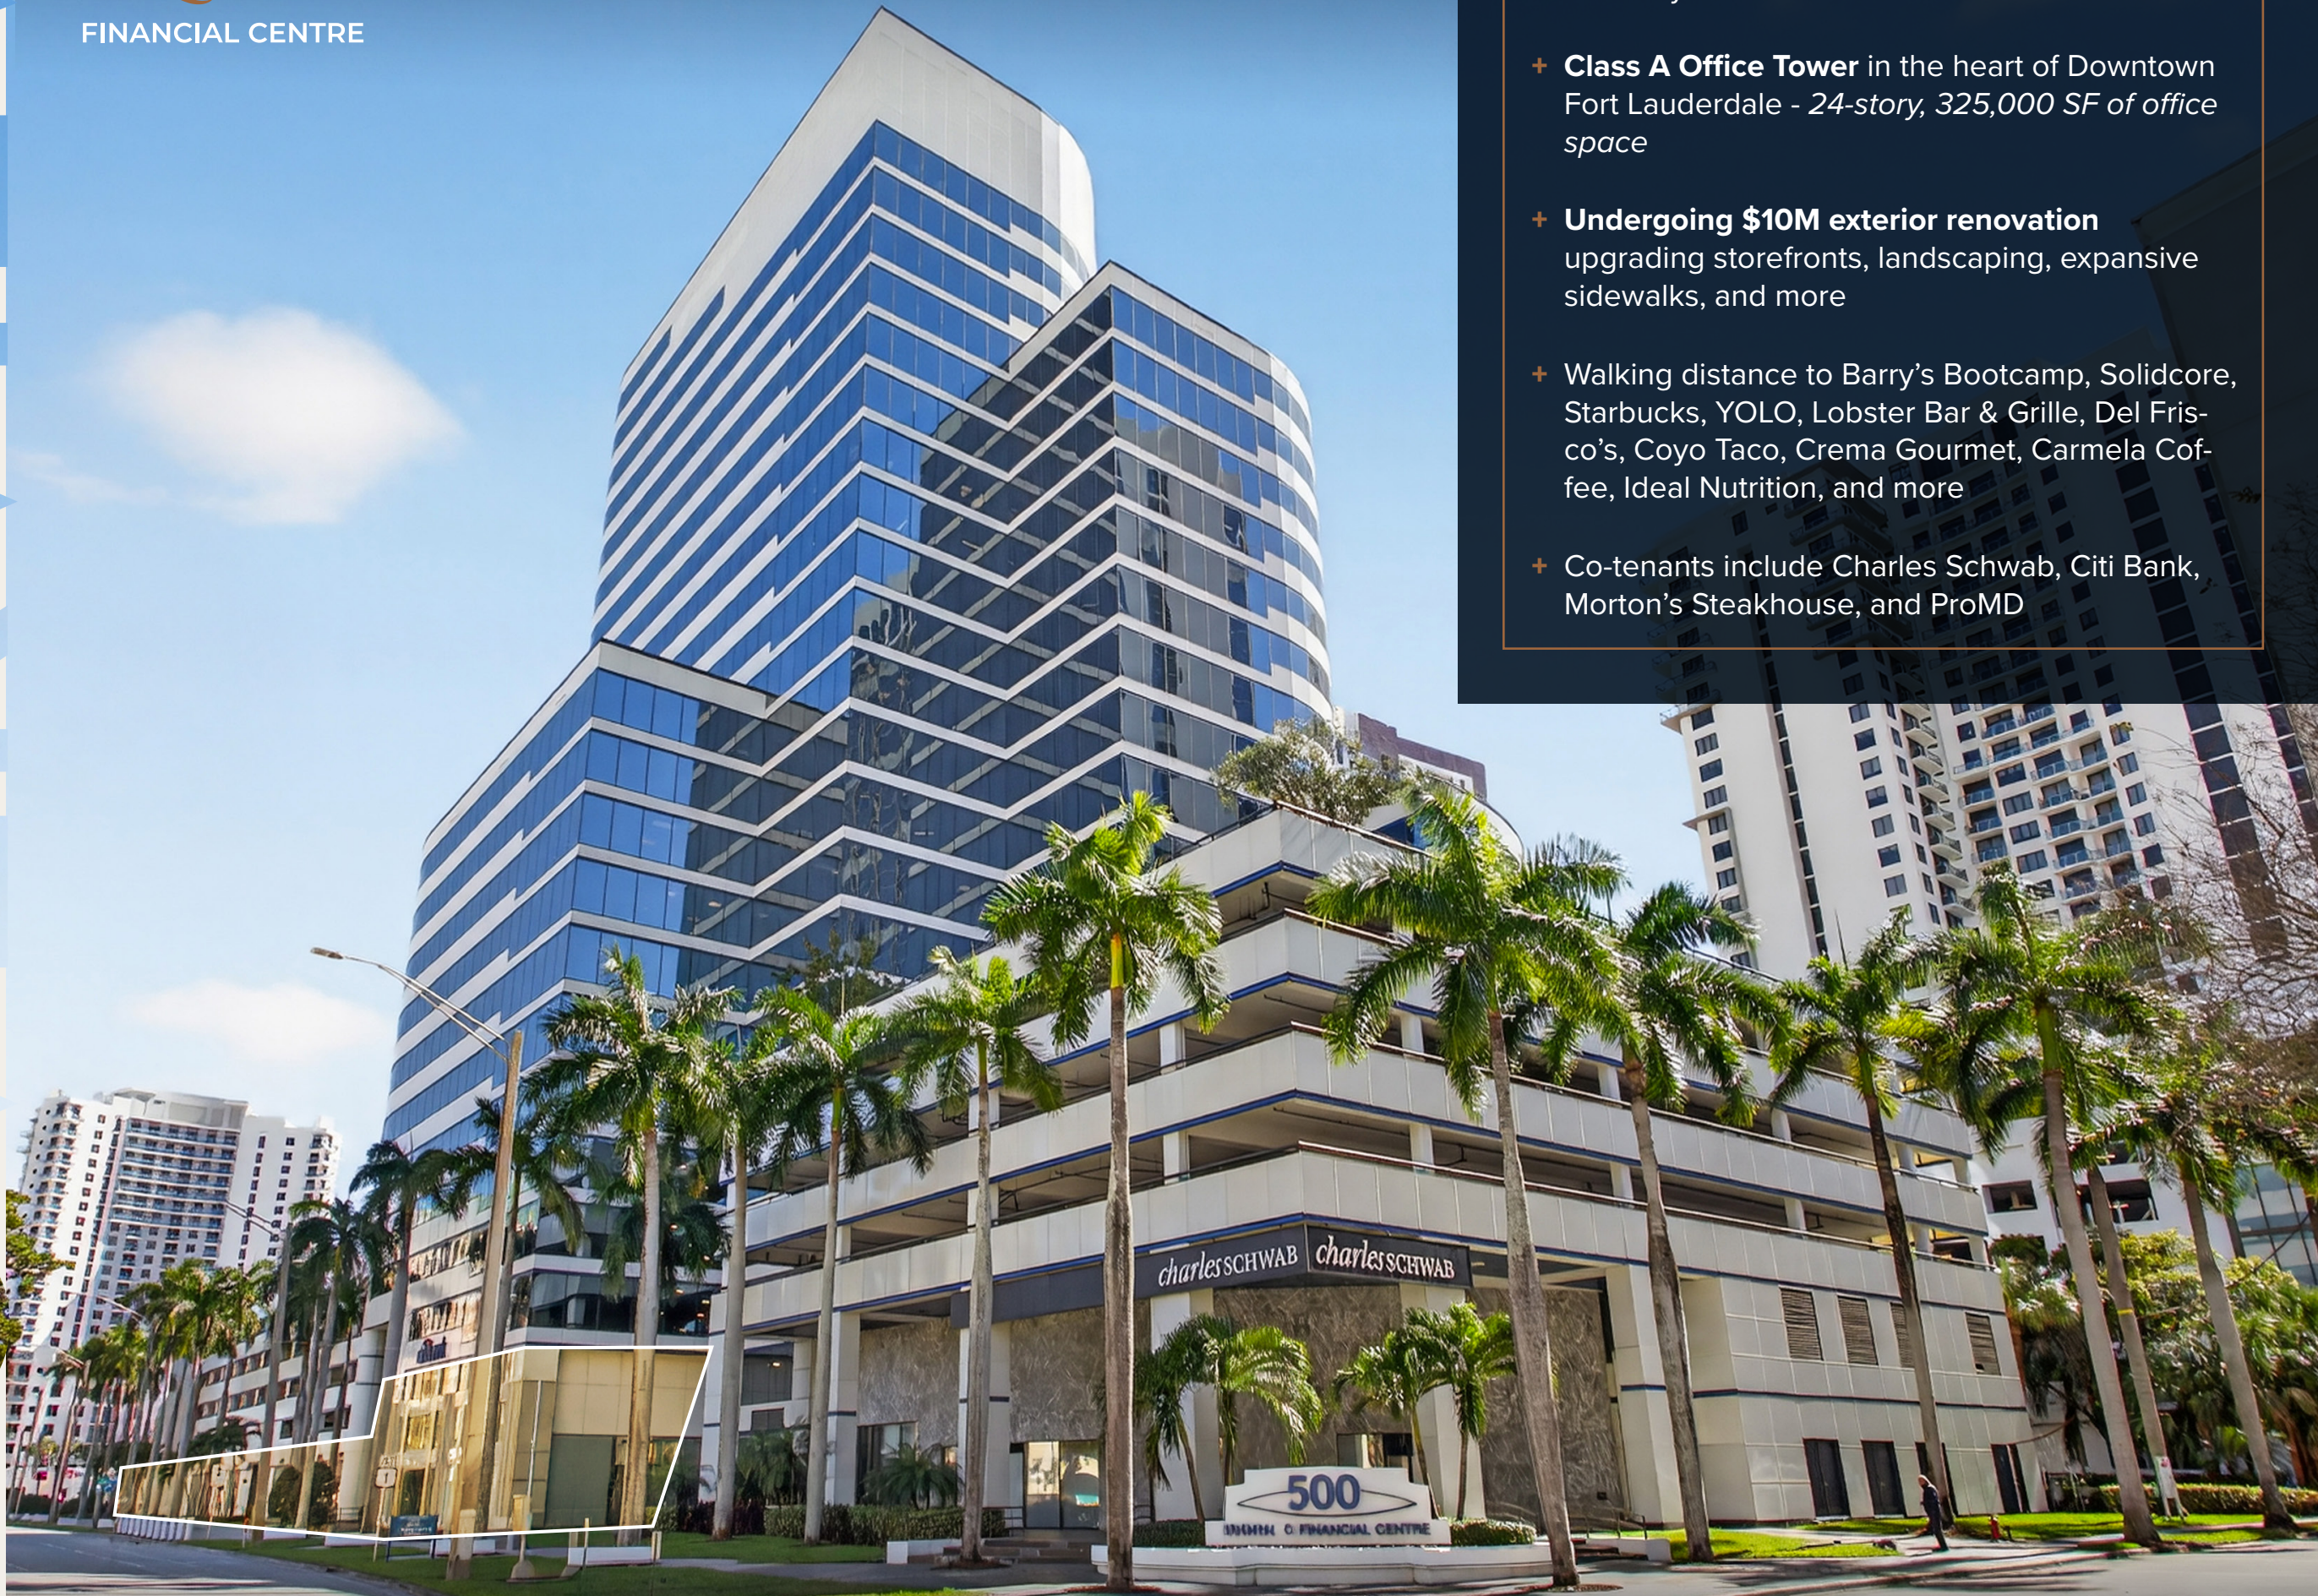

# 500 BROWARD

FINANCIAL CENTRE

Prime Retail / Restaurant For Lease

500 E Broward Blvd, Fort Lauderdale, FL 33394

Strong economic growth in Downtown Fort Lauderdale continues to drive demand, supported by a growing residential base, a dense daytime population, and one of South Florida's most active business districts.

## 500 BROWARD FINANCIAL CENTRE

- + **Retail and restaurant spaces** at the base of 500 E Broward, located at the Gateway to Las Olas
- + **Class A Office Tower** in the heart of Downtown Fort Lauderdale - 24-story, 325,000 SF of office space
- + **Undergoing \$10M exterior renovation** upgrading storefronts, landscaping, expansive sidewalks, and more
- + Walking distance to Barry's Bootcamp, Solidcore, Starbucks, YOLO, Lobster Bar & Grille, Del Frisco's, Coyo Taco, Crema Gourmet, Carmela Coffee, Ideal Nutrition, and more
- + Co-tenants include Charles Schwab, Citi Bank, Morton's Steakhouse, and ProMD