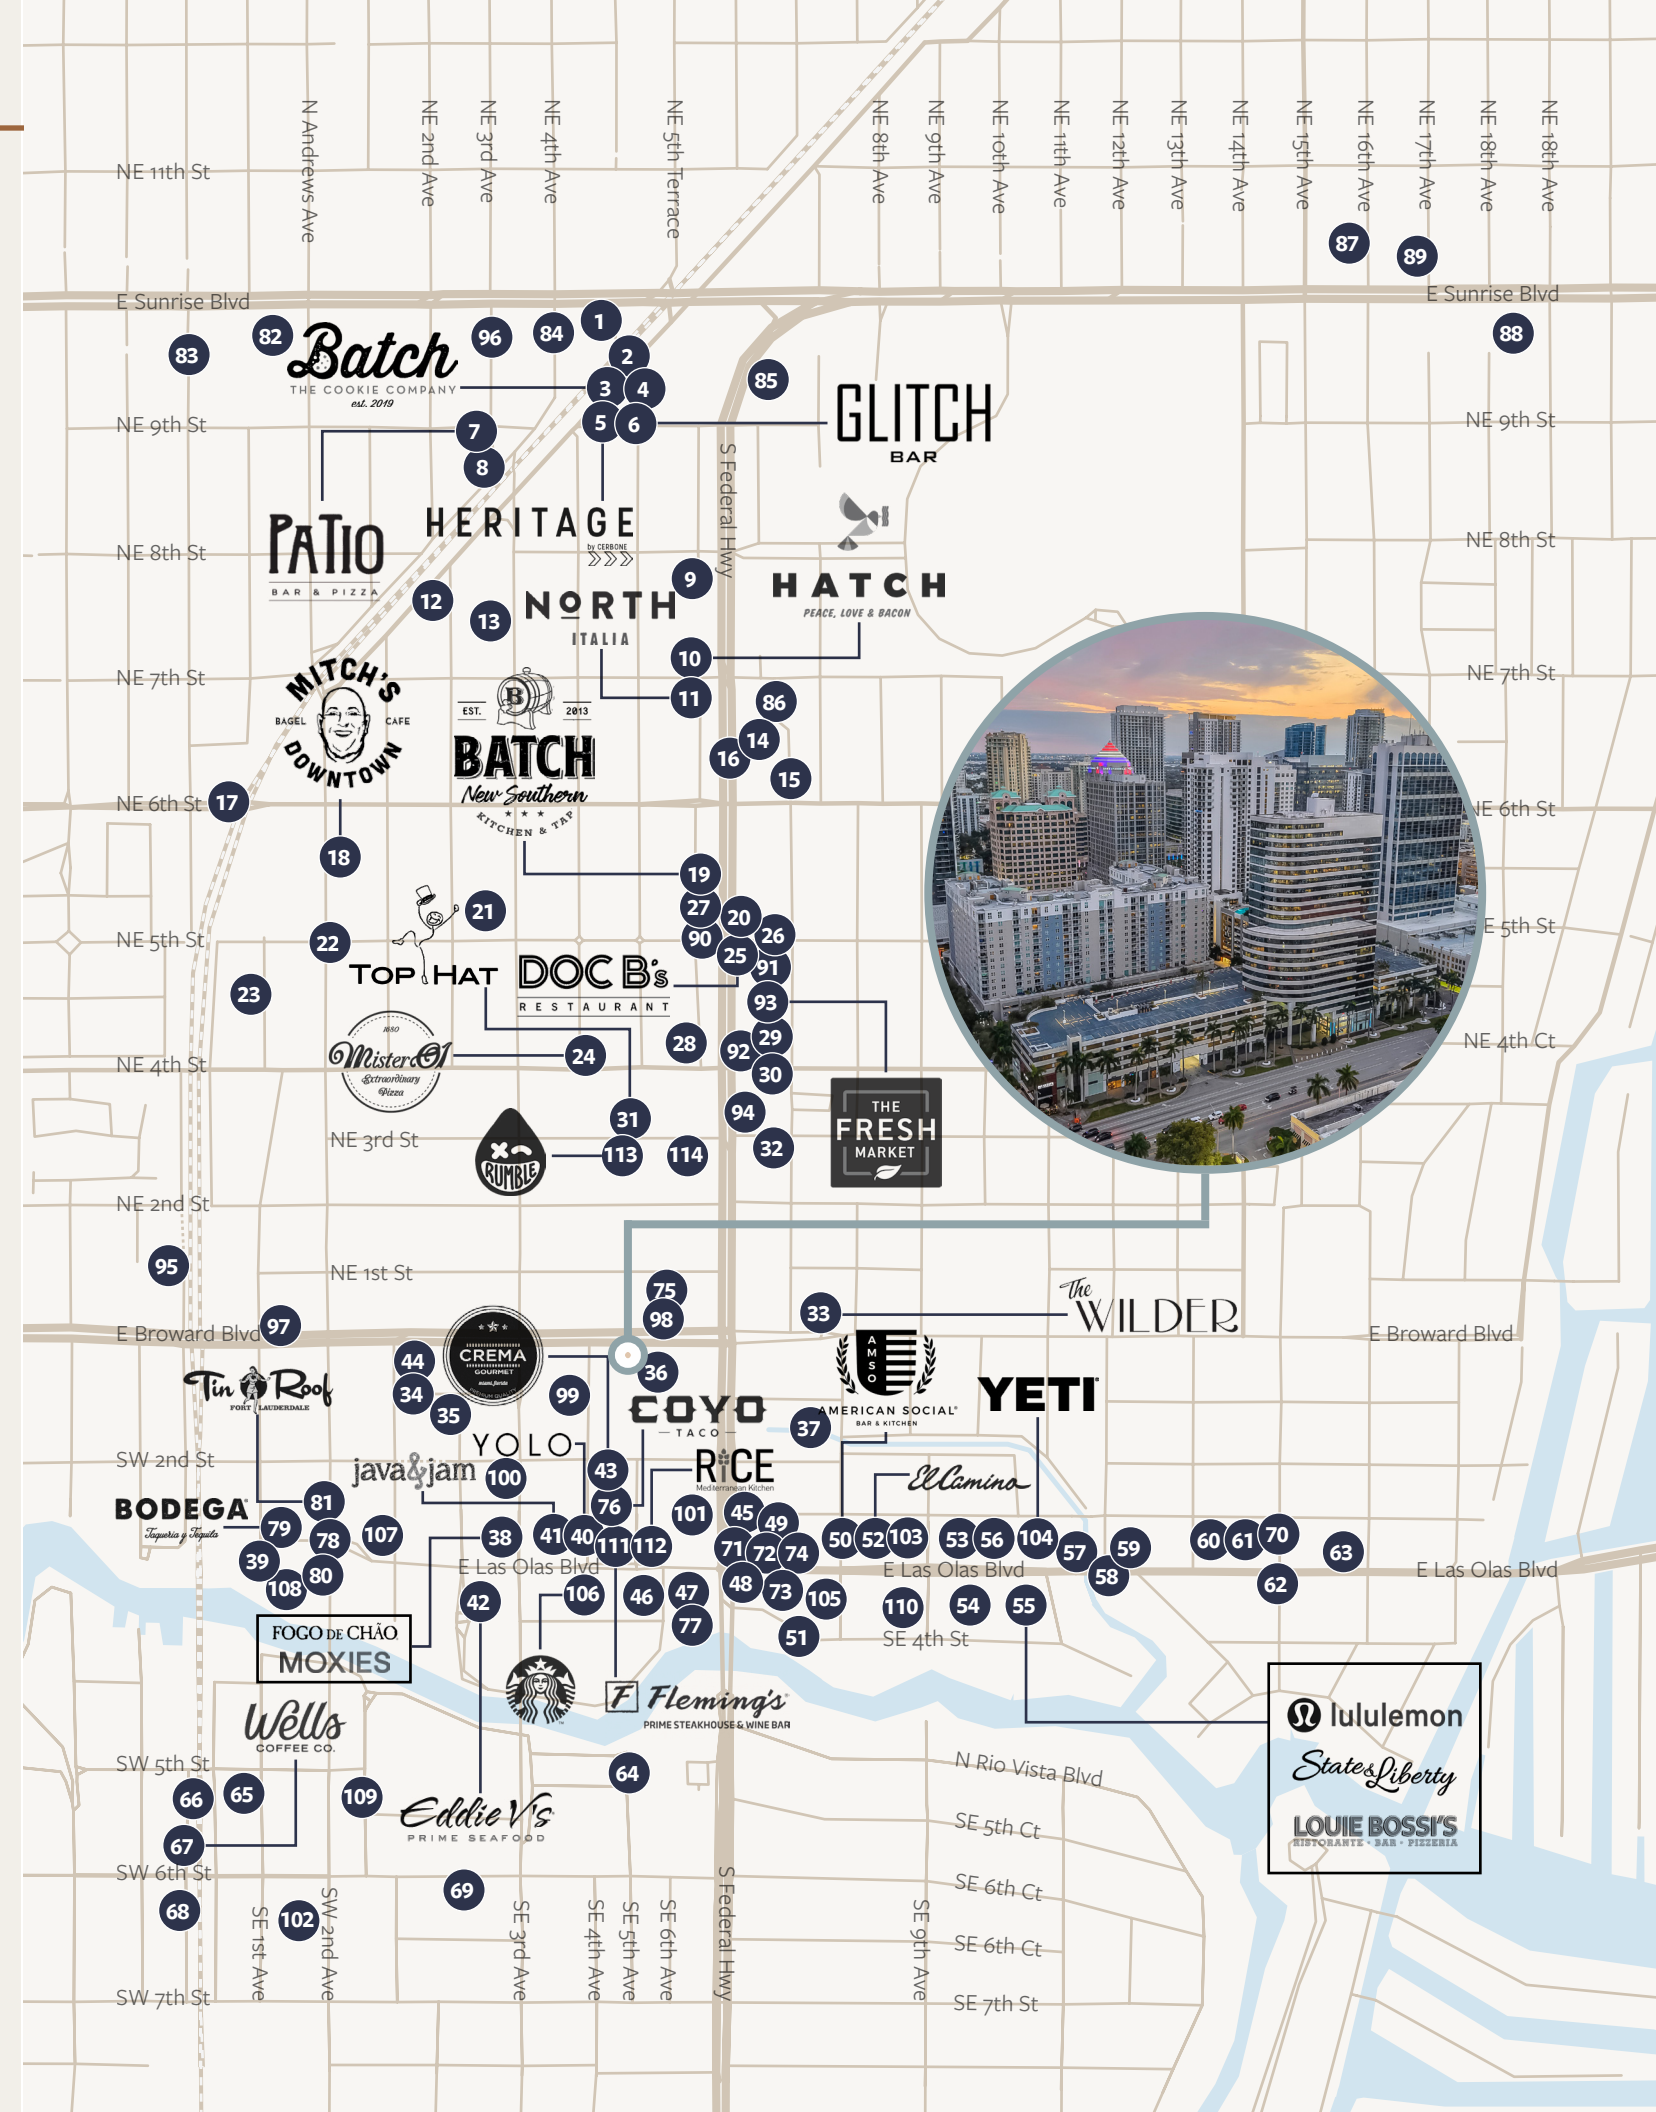

# Points of Interest

1. Mona's
2. JB&C Juice Bar & Cafe
3. Batch, The Cookie Company
4. Blueprint Cookies
5. Heritage
6. Glitch Bar
7. Patio Bar & Pizza
8. Good Luck Cat Cafe
9. The Whole Enchilada Fresh Mexican Grill
10. Hatch
11. North Italia
12. Wells Coffee - Flagler Village
13. Circle House Coffee
14. Sip Java Co.
15. Shuck N Dive
16. Jersey Mike's Subs
17. Sistrunk Marketplace & Brewery
18. Mitch's Downtown Bagel Cafe
19. Batch New Southern Kitchen & Tap: Ft Lauderdale
20. Tacocraft Taqueria & Tequila Bar
21. 511 Bar & Lounge
22. Livia Bar and Grill
23. Laudy Bar - Craft Kitchen & Cocktails
24. Mister O1 Pizza - Ft Lauderdale
25. Doc B's Restaurant
26. Foxy Brown
27. Colada Cuban Cafe - Ft Lauderdale
28. Rhythm & Vine
29. Vale Healthy Kitchen
30. Temple Street Eatery
31. Top Hat Deli
32. Suan Thai and Japanese Restaurant
33. The Wilder
34. Sarpino's Pizzeria - Ft Lauderdale
35. Ichimora
36. Morton's The Steakhouse
37. Café Bastille Ft Lauderdale
38. Fogo de Chao Brazilian Steakhouse
39. Pura Vida Miami
40. YOLO Restaurant
41. Java & Jam
42. Eddie V's Prime Seafood
43. Crema Gourmet Ft Lauderdale
44. La Corte Cafe
45. Elba Las Olas
46. Lobster Bar Sea Grille
47. IT! Italy Ristorante & Cafe & Bar
48. The Cheesecake Factory
49. Big City Tavern
50. American Social
51. Boathouse At The Riverside
52. El Camino Ft Lauderdale
53. Vinos on Las Olas
54. Caffe Europa
55. Louie Bossi's Ristorante Bar Pizzeria
56. Ann's Florist and Coffee Bar
57. Luigis Tuscan Grill
58. Casa Sensei
59. PLANTA Queen
60. Baires Grill - Las Olas
61. Rocco's Tacos & Tequila Bar
62. Floridian Restaurant
63. Bombay Darbar Indian Restaurant
64. Askaneli Premium Georgian and International Restaurant
65. Raw Brewing Company
66. The Fitz Bar & Lounge
67. Wells Coffee Tarpon River
68. Tarpon River Brewing
69. Thats a Wrap Sandwich Co
70. Luigi's Coal Oven Pizza
71. Hoffman's Chocolates
72. Pan'e Dolci Italian Bakery
73. Wild Sea Las Olas
74. Red Door Asian Bistro & Hibachi
75. Einstein Bros. Bagels
76. Coyo Taco
77. SALT7
78. Rooftop @1WLO
79. Bodega Taqueria y Tequila
80. Velvet Taco
81. Tin Roof
82. Wawa
83. Aldi
84. Checkers
85. Office Depot
86. Winn Dixie
87. Dunkin'
88. Arby's
89. Wendy's
90. Cyclebar
91. European Wax Center
92. PNC
93. The Fresh Market
94. FedEx Office
95. Brightline
96. McDonald's
97. McDonald's
98. CVS Pharmacy
99. Regions
100. Publix
101. Publix
102. Publix
103. Sunglass Hut
104. Yeti
- Warby Parker
105. Tommy Bahama
106. Starbucks
107. NSU Art Museum - Ft Lauderdale
108. The Wharf - Ft Lauderdale
109. Legacy
110. Aroma360°
- J. McLaughlin
- Envy
- Robinson's Jewelers
- Lilly Pulitzer
- Romero Britto
111. Fleming's Prime Steakhouse & Wine Bar
112. Rice Mediterranean Kitchen
113. Rumble Boxing
114. Yoga Joint