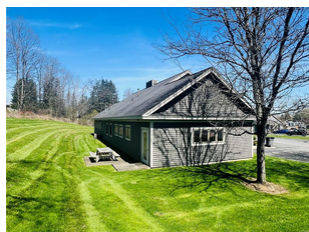

PRICE REDUCED

**1109 COMMONS AVENUE,
CORTLAND, NY 13045**

Offered at \$399,900

YAMAN

REAL ESTATE

The Premier Name in Real Estate

Property features:

 3,720 Sq Ft