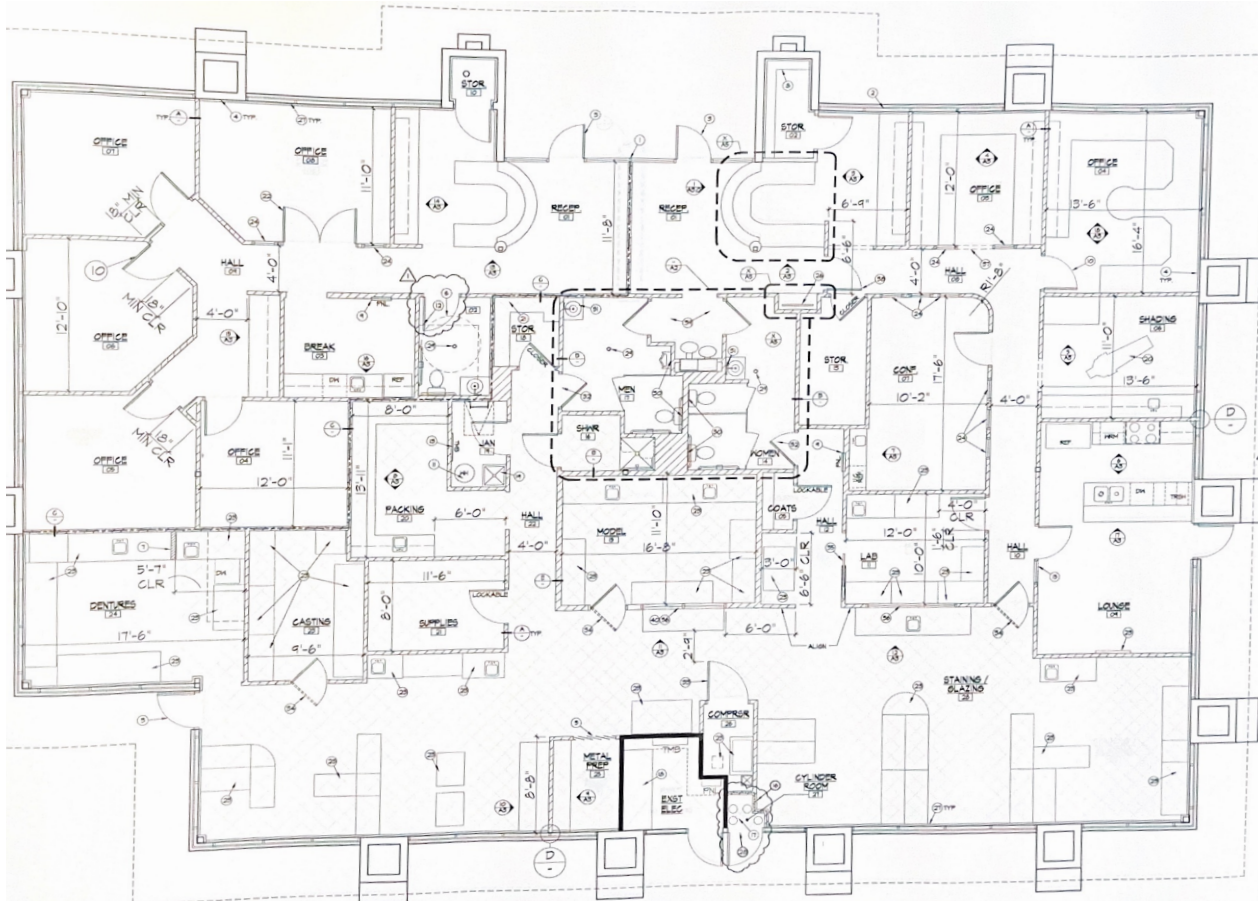

# AS BUILT

6,468 SF

AVAILABLE

*Represented by*

PERRY GABUZZI, CCIM  
602.513.5116  
perry.gabuzzi@kidder.com

RACHAEL THOMPSON  
602.513.5122  
rachael.thompson@kidder.com