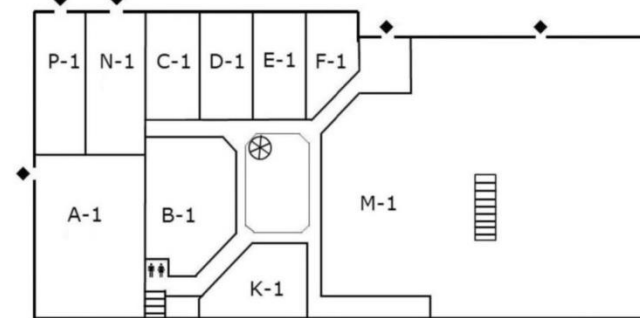

**Upper Level**

Suites P-1 & N-1 – Outside entry from rear of building only

**Lower Level**

ANN MIJANOVICH

[ann@meddin.com](mailto:ann@meddin.com)

(404) 872-2828, ext. 6

1708 Peachtree Street, NW, Suite 208, Atlanta, Georgia 30309