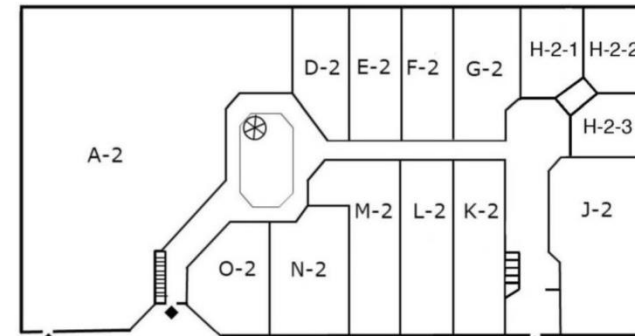

**Upper Level**

Suites P-1 & N-1 – Outside entry from rear of building only

**Lower Level**

ANN MIJANOVICH

[ann@meddin.com](mailto:ann@meddin.com)

(404) 872-2828, ext. 6

1708 Peachtree Street, NW, Suite 208, Atlanta, Georgia 30309