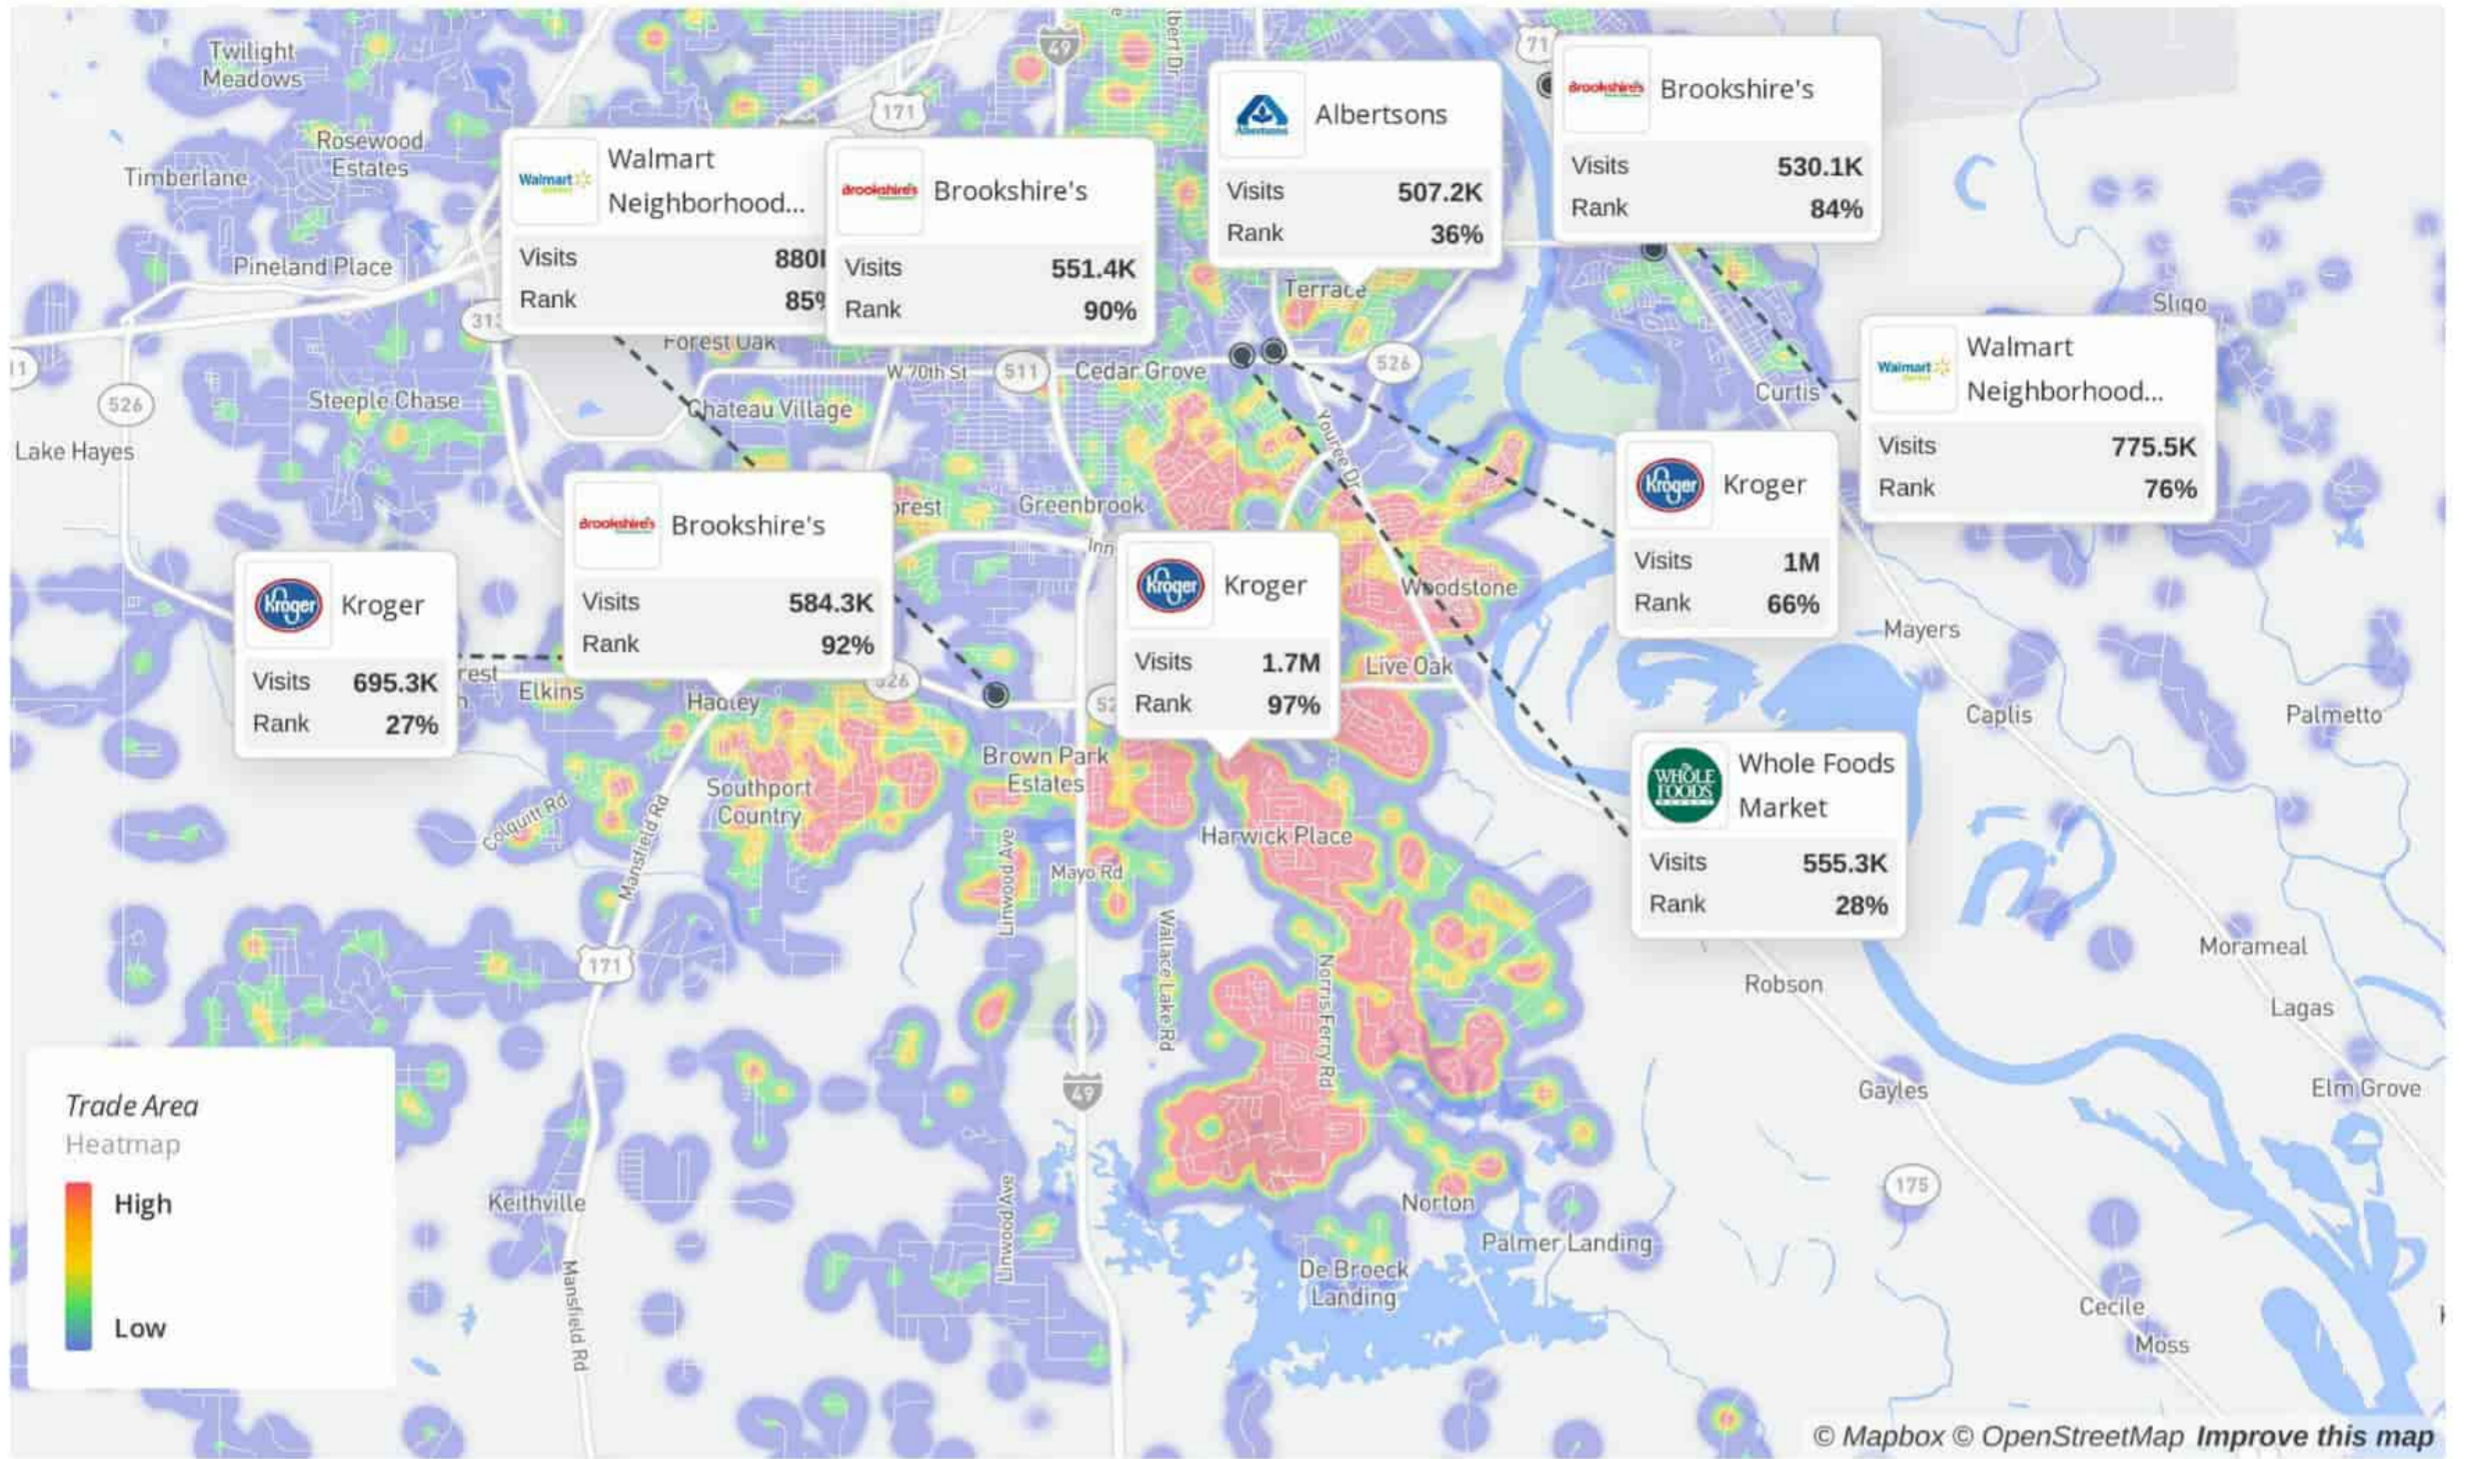

Tenants Overview

Camp Forbing Town Center
9484 Ellerbe Rd, Shreveport, LA 71106

Tenants / Category	Visits Chain Rank, Nationwide	Visits Chain Rank, State	Visits / sq ft Chain Rank, State
 Silver Star Grille Restaurants 9462 Ellerbe Rd UNIT 100, Shreveport, 71106, LA	N/A	N/A	N/A
 Great Clips Beauty & Spa 9462 Ellerbe Rd Ste 170, Shreveport, 71106, LA	212/3.4K (+710)  93%	1/1  100%	1/1  100%
 Kroger Fuel Center Gas Stations & Convenience Stores 9458 Ellerbe Rd, Shreveport, 71106, LA	279/748 (+90)  62%	2/5 (+2)  80%	3/5 (+1)  60%
 CC's Coffee House Breakfast, Coffee, Bakeries & Dessert Shops 9488 Ellerbe Rd, Shreveport, 71106, LA	19/24 (-1)  25%	19/23 (-1)  21%	21/23  13%
 Run Wild Recreational & Sporting Goods 9462 Ellerbe Rd #140, Shreveport, 71106, LA	N/A	N/A	N/A
 T-Mobile Electronics Stores 9464 Ellerbe Rd, Ste 140, Shreveport, 71106, LA	809/2.9K (+737)  72%	5/31 (+13)  87%	10/31 (+9)  70%
 Lickin Good Donuts Breakfast, Coffee, Bakeries & Dessert Shops 9488 Ellerbe Rd #120, Shreveport, 71106, LA	N/A	N/A	N/A
 Thrifty Discount Liquor and Wine Groceries 9468 Ellerbe Rd, Shreveport, 71106, LA	N/A	N/A	N/A

All | Compared to: Aug 1st, 2021 - Jul 31st, 2022 | Aug 1st, 2022 - Jul 31st, 2023
Data provided by Placer Labs Inc. (www.placer.ai)

Property Overview

Aug 1, 2022 - Jul 31, 2023

Market Landscape

Home locations are obfuscated for privacy and randomly placed within a census block. They do not represent actual home addresses.