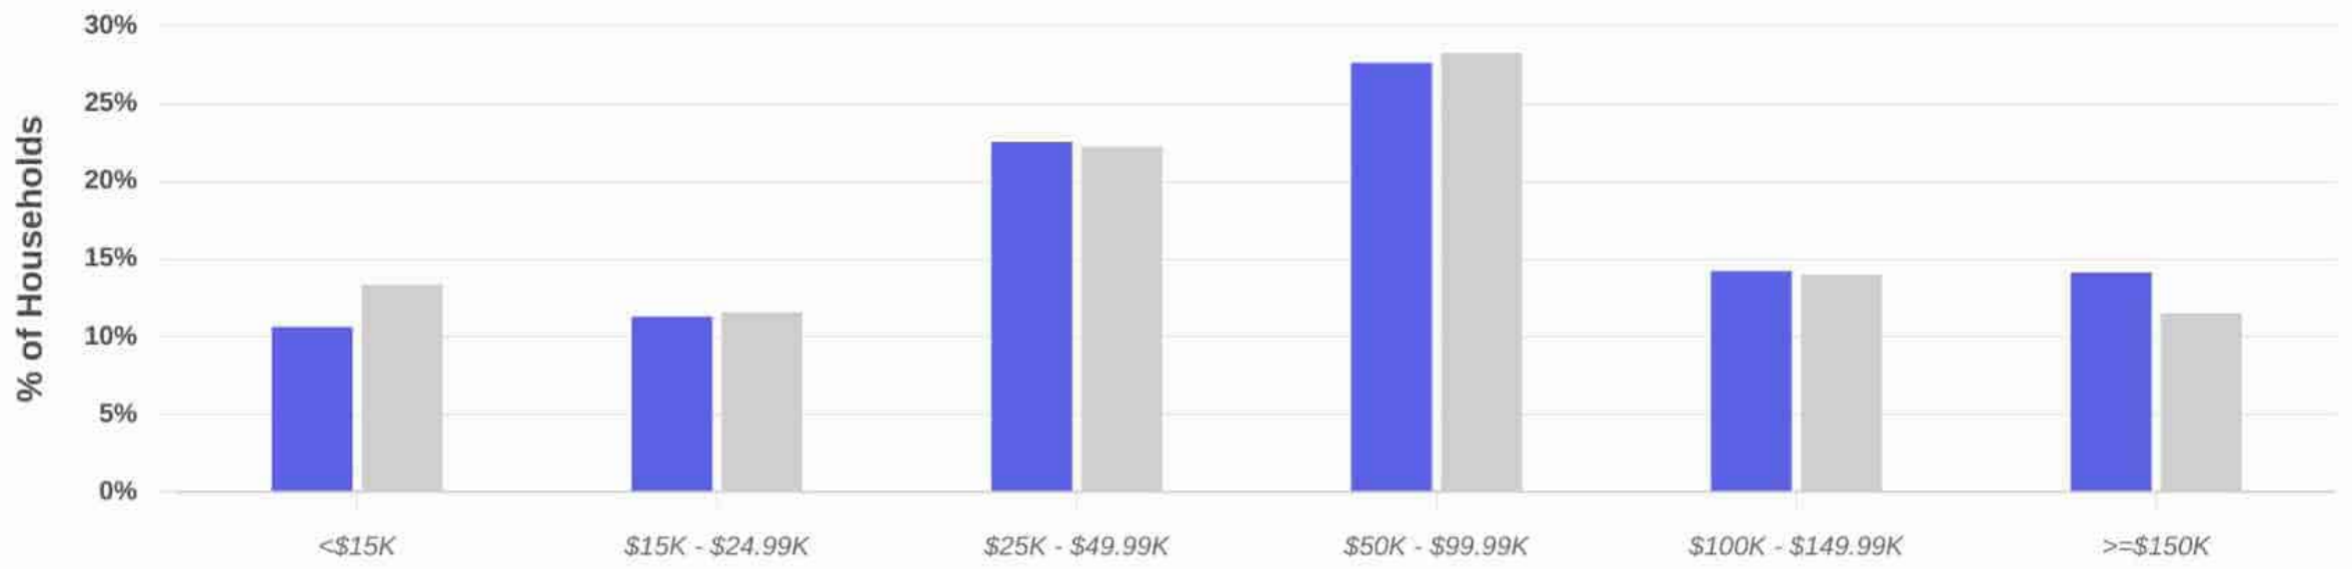

Property Overview

Aug 1, 2022 - Jul 31, 2023

Household Income

Camp Forbing Town Center
9484 Ellerbe Rd, Shreveport, LA 71106

Louisiana

Aug 1st, 2022 - Jul 31st, 2023 | Data Source: STI: Popstats
Data provided by Placer Labs Inc. (www.placer.ai)