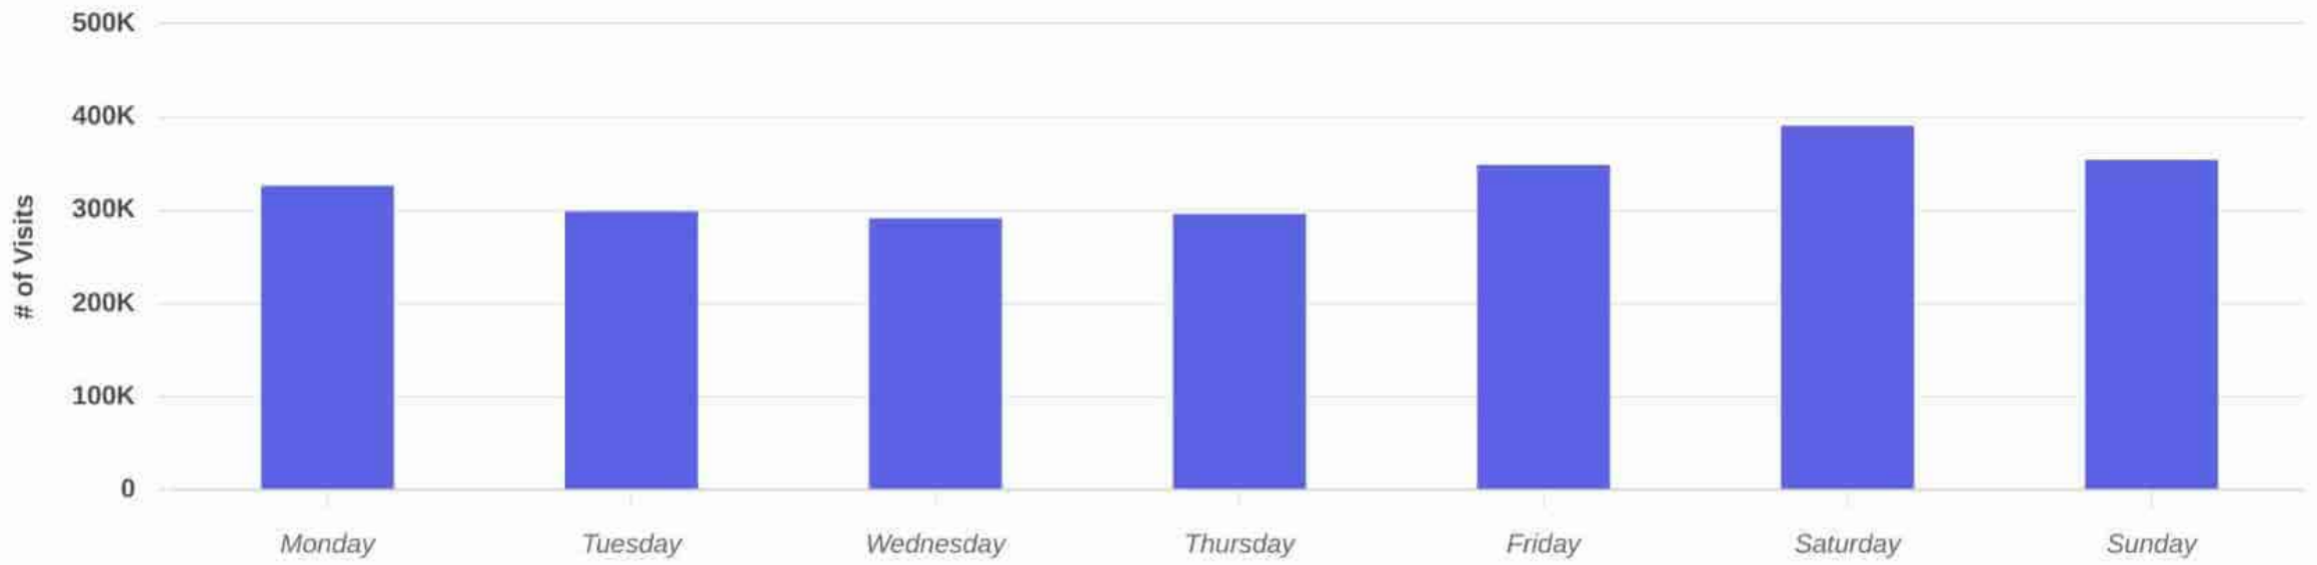

Property Overview

Aug 1, 2022 - Jul 31, 2023

Daily Visits

Camp Forbing Town Center
9484 Ellerbe Rd, Shreveport, LA 71106

Visits | Aug 1st, 2022 - Jul 31st, 2023
Data provided by Placer Labs Inc. (www.placer.ai)