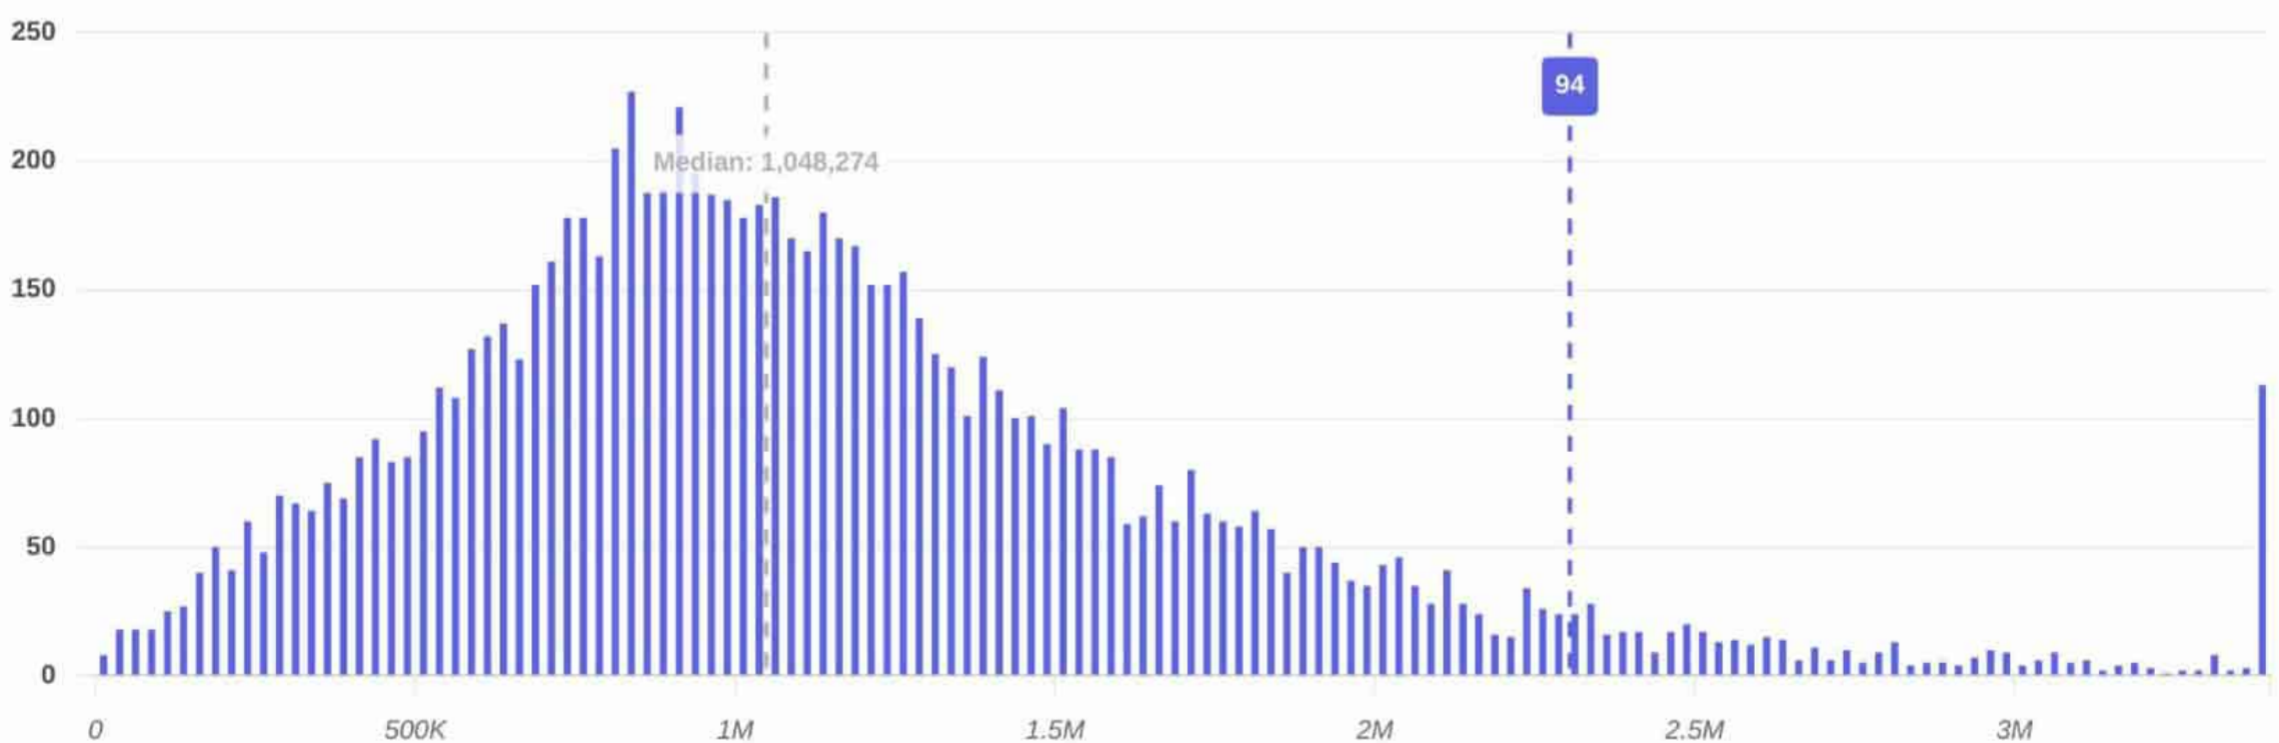

Visits | Aug 1st, 2022 - Jul 31st, 2023
Data provided by Placer Labs Inc. (www.placer.ai)

Property Overview

Aug 1, 2022 - Jul 31, 2023

Visitor Journey - Routes

To protect individual privacy, the beginning points shown for each route are approximations and do not represent actual home locations.

Journey Direction: To Property | Aug 1st, 2022 - Jul 31st, 2023
Data provided by Placer Labs Inc. (www.placer.ai)

Percentile Rank

Camp Forbing Town Center
9484 Ellerbe Rd, Shreveport, LA 71106

of Properties: 9,307