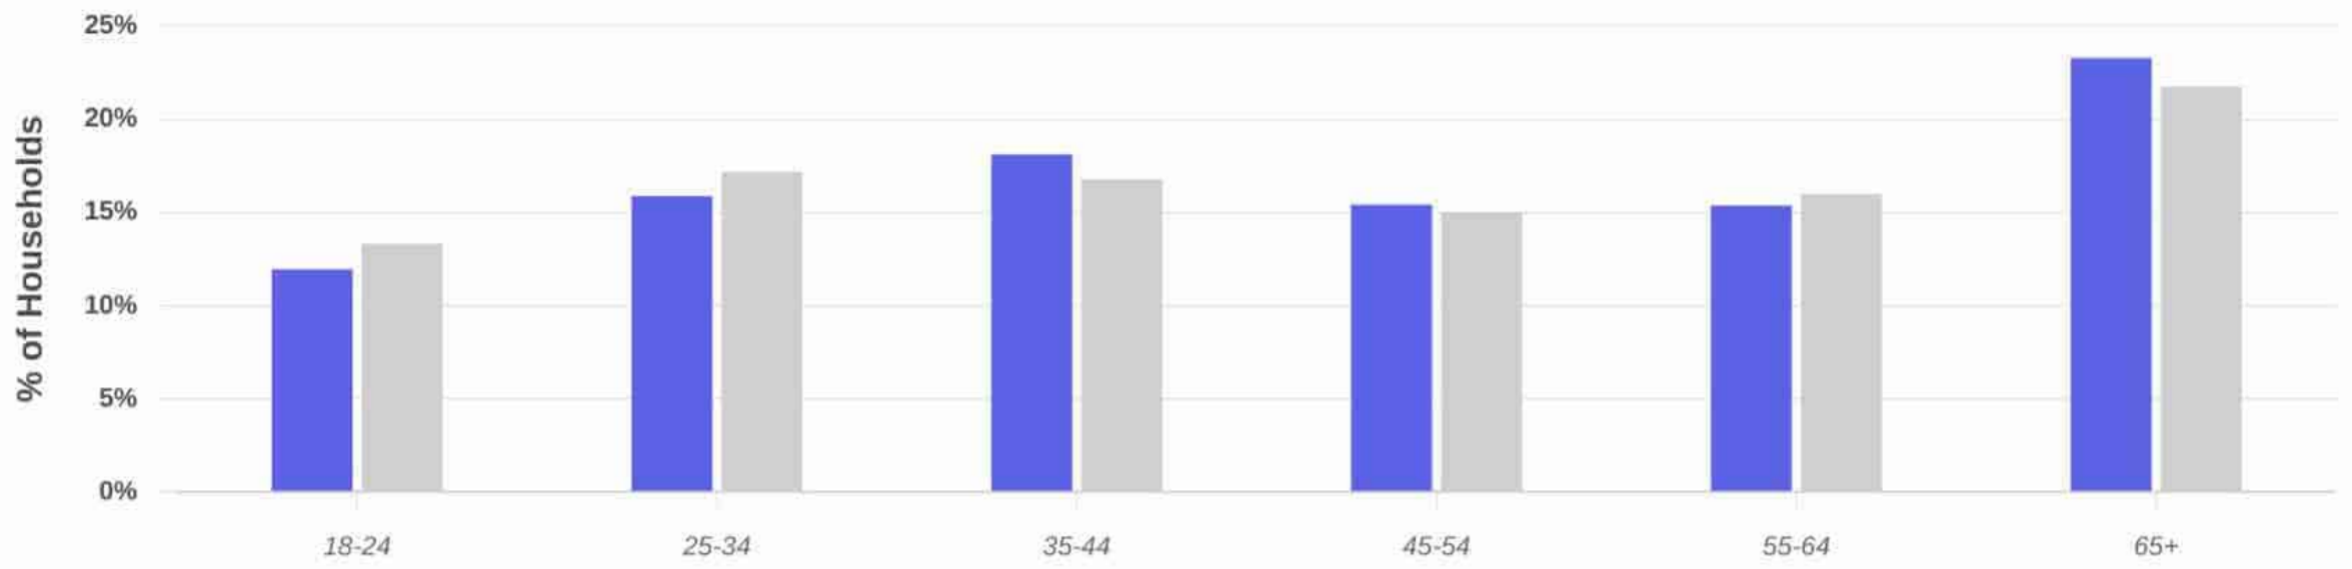

Property Overview

Aug 1, 2022 - Jul 31, 2023

Age

Camp Forbing Town Center
9484 Ellerbe Rd, Shreveport, LA 71106

● Louisiana

Aug 1st, 2022 - Jul 31st, 2023 | Data Source: STI: Popstats
Data provided by Placer Labs Inc. (www.placer.ai)