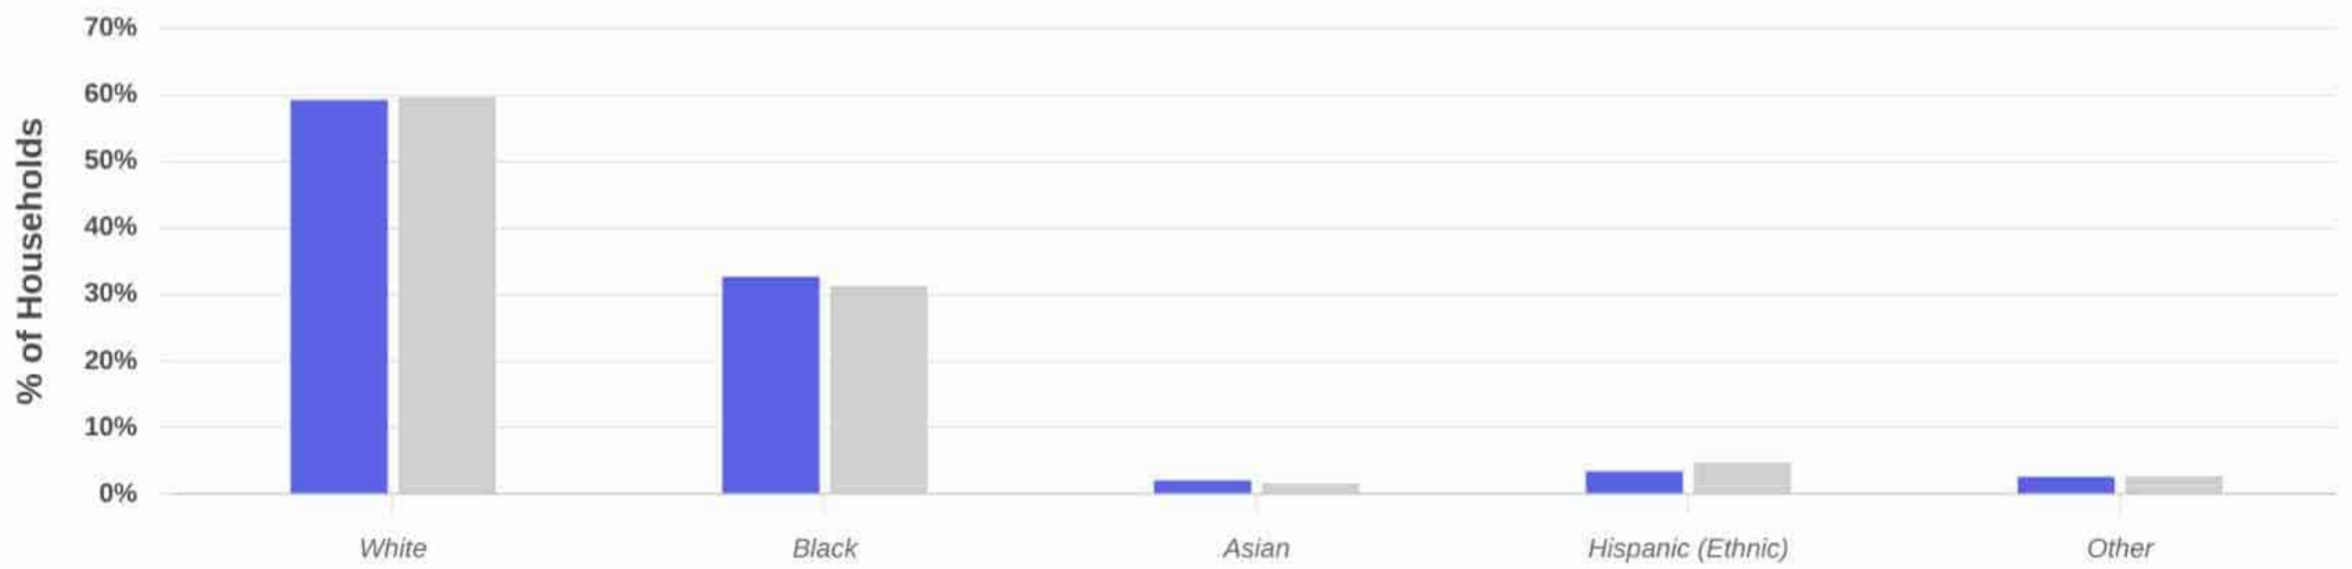

Ethnicity

Camp Forbing Town Center
9484 Ellerbe Rd, Shreveport, LA 71106

● Louisiana

Aug 1st, 2022 - Jul 31st, 2023 | Data Source: STI: Popstats
Data provided by Placer Labs Inc. (www.placer.ai)