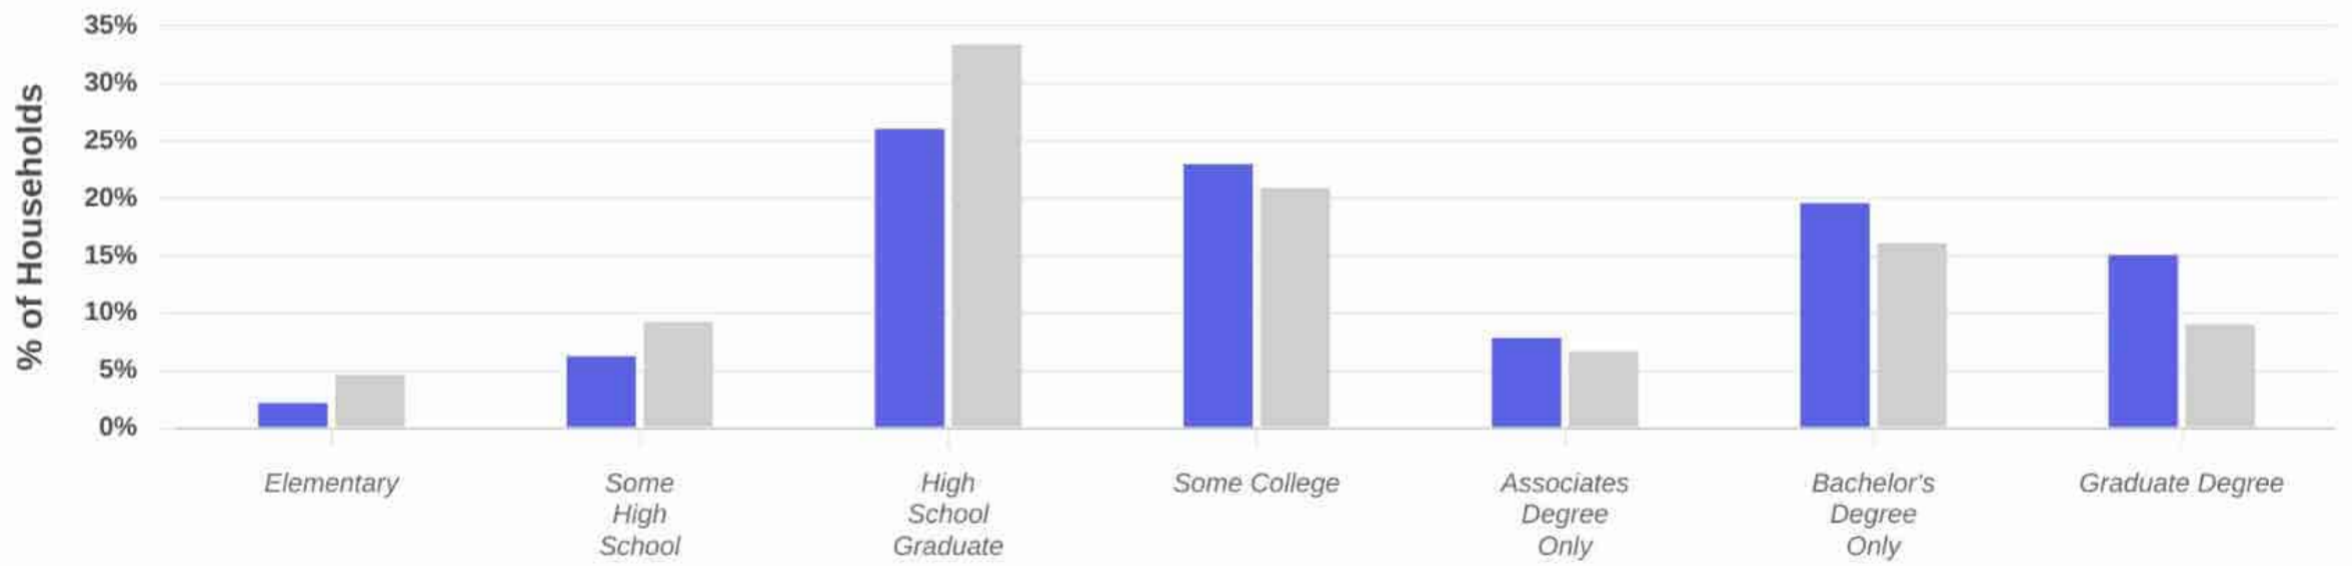

Education

Camp Forbing Town Center
9484 Ellerbe Rd, Shreveport, LA 71106

Louisiana

Aug 1st, 2022 - Jul 31st, 2023 | Data Source: STI: Popstats
Data provided by Placer Labs Inc. (www.placer.ai)