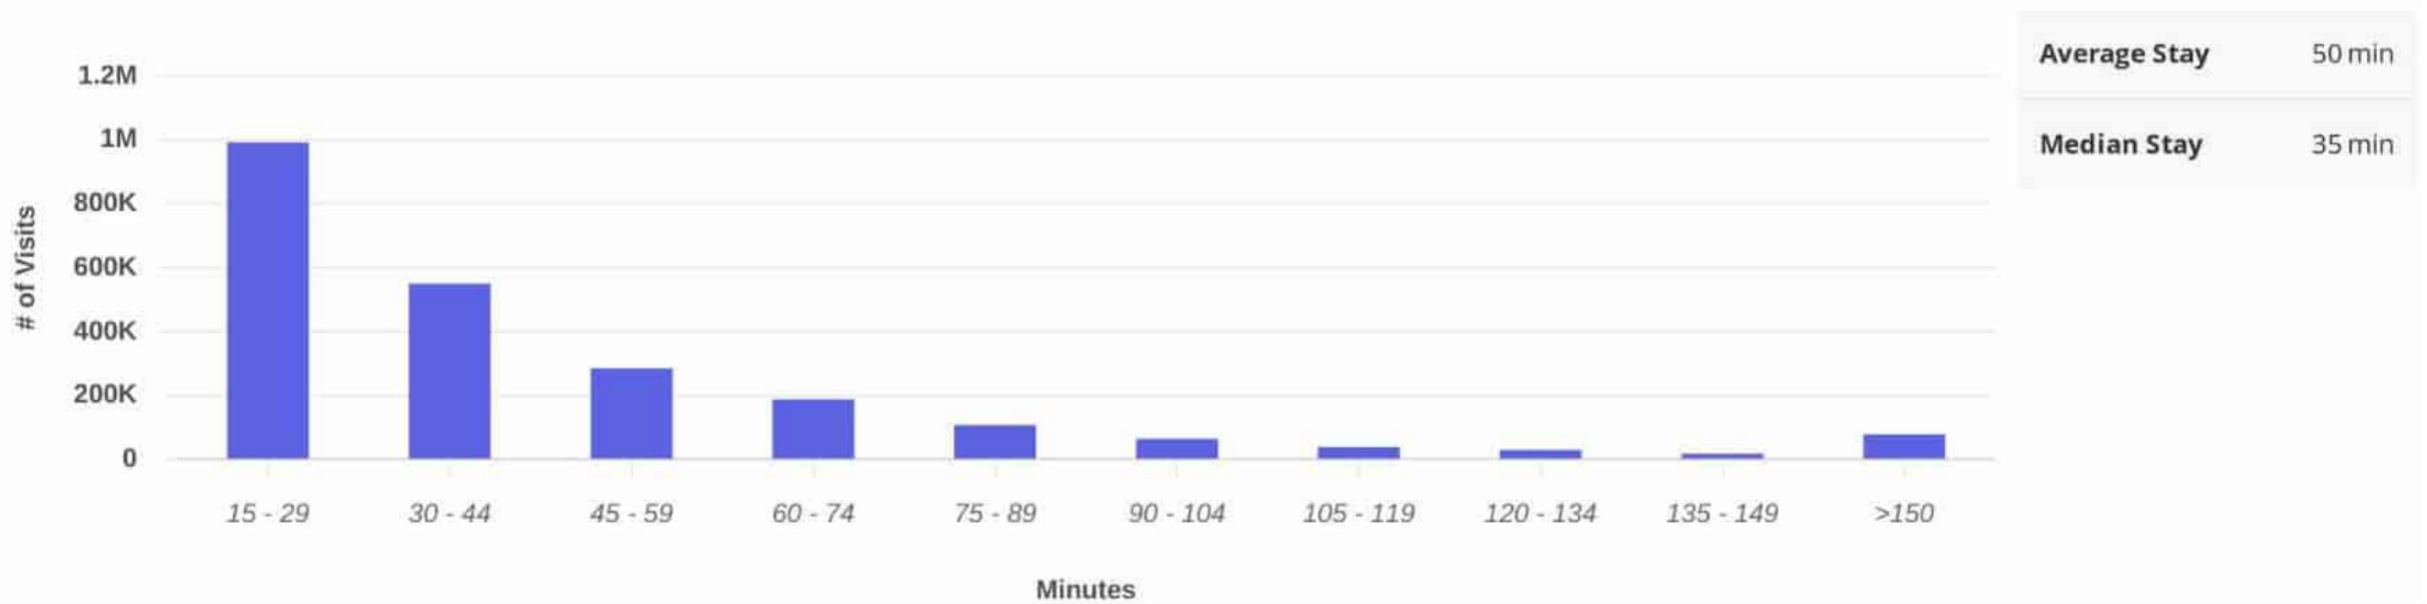

Category: All Categories | Min. Visits: 1 | Aug 1st, 2022 - Jul 31st, 2023
Data provided by Placer Labs Inc. (www.placer.ai)

Length of Stay

Camp Forbing Town Center
9484 Ellerbe Rd, Shreveport, LA 71106

Visits | Aug 1st, 2022 - Jul 31st, 2023
Data provided by Placer Labs Inc. (www.placer.ai)

Property Overview

Aug 1, 2022 - Jul 31, 2023

Visitor Journey - Routes

To protect individual privacy, the beginning points shown for each route are approximations and do not represent actual home locations.