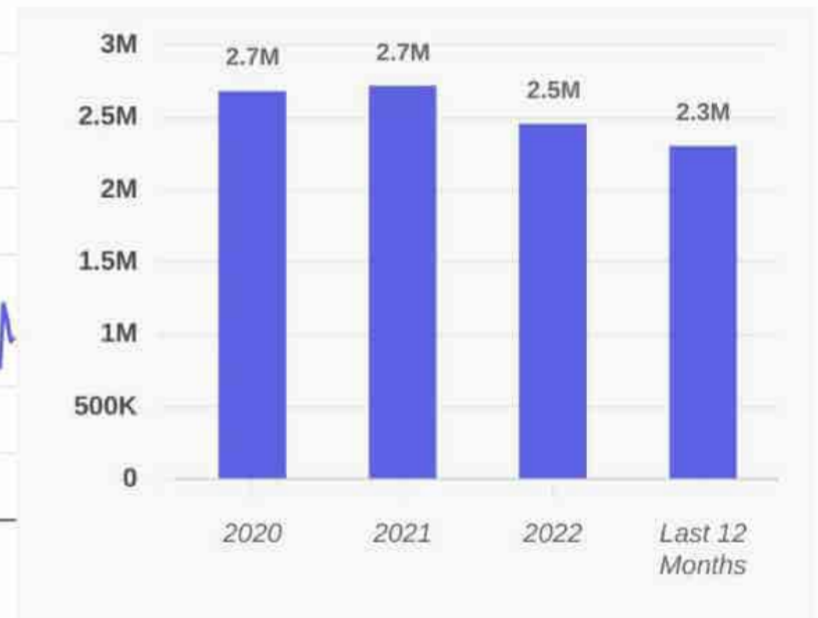

Property Overview

Aug 1, 2022 - Jul 31, 2023

Metrics

Camp Forbing Town Center

9484 Ellerbe Rd, Shreveport, LA 71106

Visits	2.3M	Visits YoY	-10.1%
Visitors	287.8K	Visits Yo2Y	-15.2%
Visit Frequency	8.01	Visits Yo3Y	-12.4%
Panel Visits	97.3K		

Aug 1st, 2022 - Jul 31st, 2023

Data provided by Placer Labs Inc. (www.placer.ai)

Visits Trend

Camp Forbing Town Center

Ellerbe Rd, Shreveport, LA

Daily | Visits | Aug 1st, 2022 - Jul 31st, 2023

Data provided by Placer Labs Inc. (www.placer.ai)