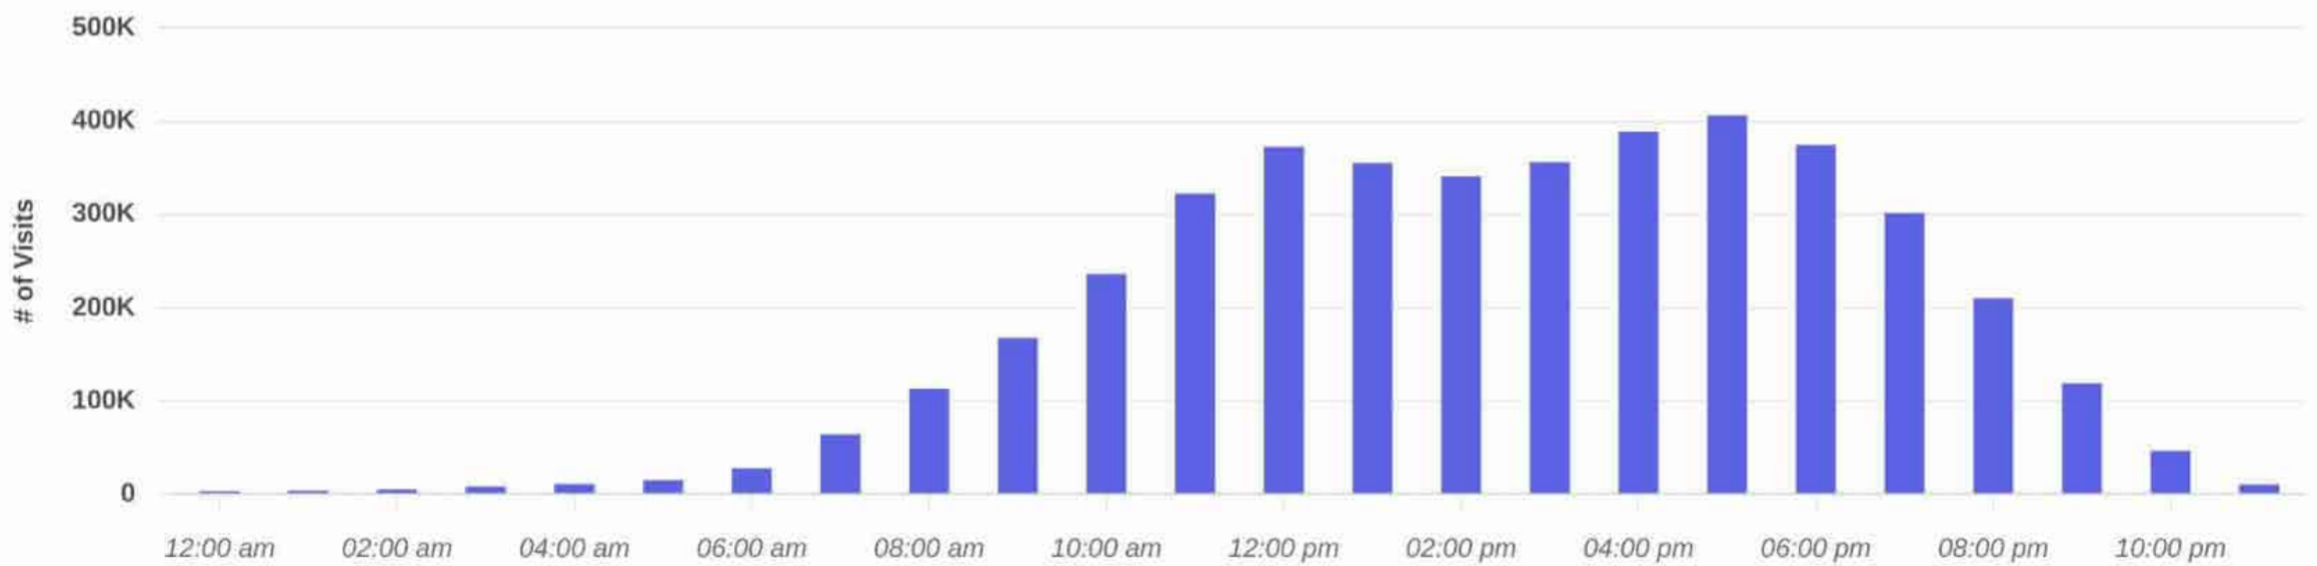

Hourly Visits

Camp Forbing Town Center
9484 Ellerbe Rd, Shreveport, LA 71106

Visits | Aug 1st, 2022 - Jul 31st, 2023
Data provided by Placer Labs Inc. (www.placer.ai)