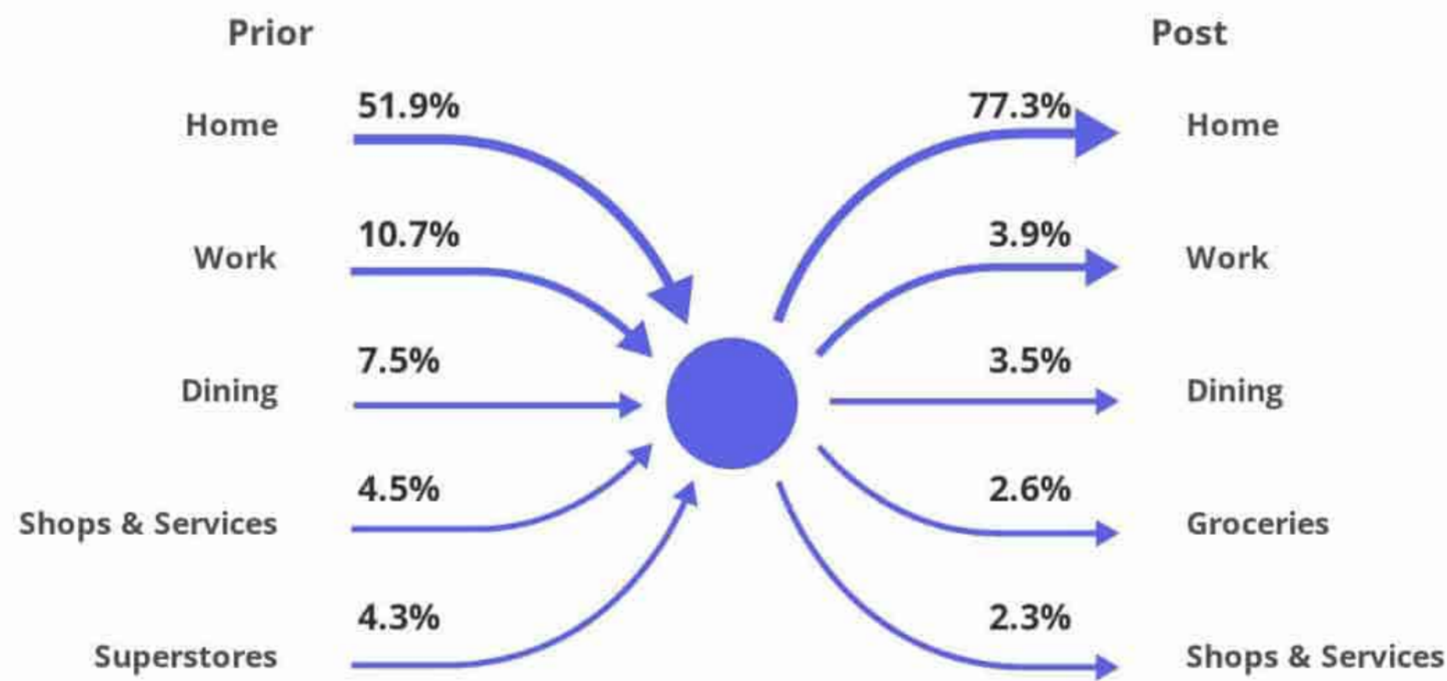

Show by: Category Group | Aug 1st, 2022 - Jul 31st, 2023
Data provided by Placer Labs Inc. (www.placer.ai)