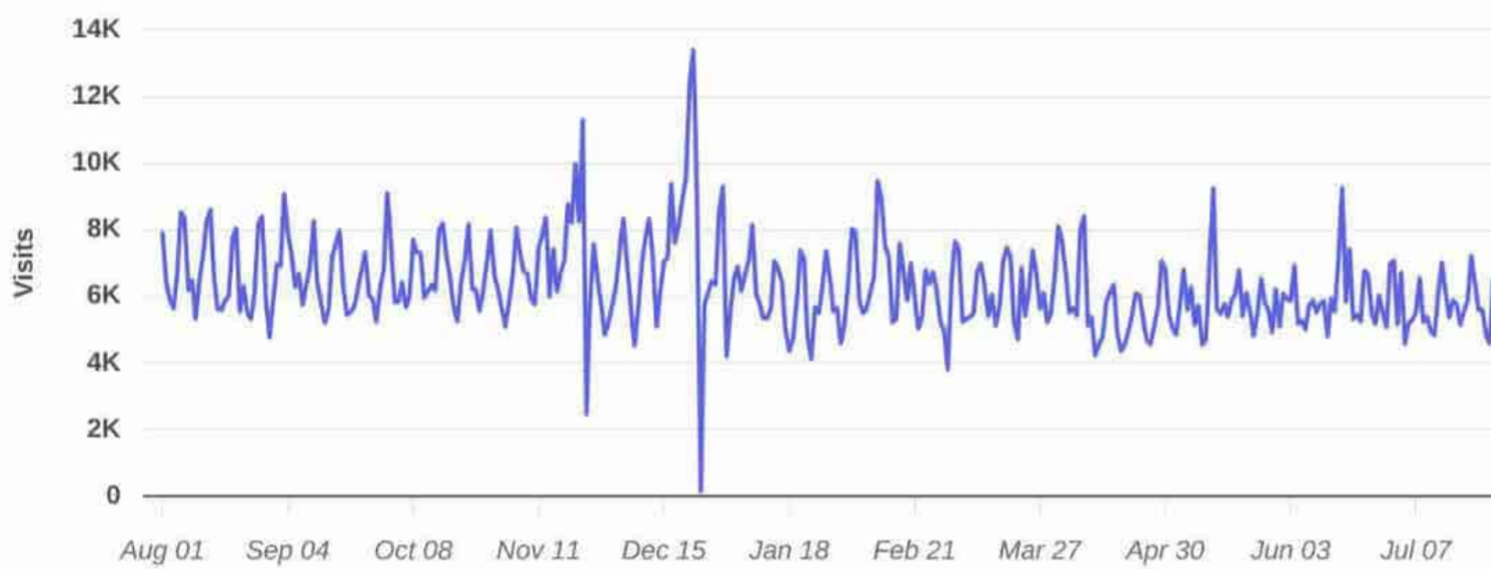

Property Overview

Aug 1, 2022 - Jul 31, 2023

Metrics

Camp Forbing Town Center

9484 Ellerbe Rd, Shreveport, LA 71106

Visits	2.3M	Visits YoY	-10.1%
Visitors	287.8K	Visits Yo2Y	-15.2%
Visit Frequency	8.01	Visits Yo3Y	-12.4%
Panel Visits	97.3K		

Aug 1st, 2022 - Jul 31st, 2023

Data provided by Placer Labs Inc. (www.placer.ai)

Visits Trend

Camp Forbing Town Center

Ellerbe Rd, Shreveport, LA

Daily | Visits | Aug 1st, 2022 - Jul 31st, 2023

Data provided by Placer Labs Inc. (www.placer.ai)