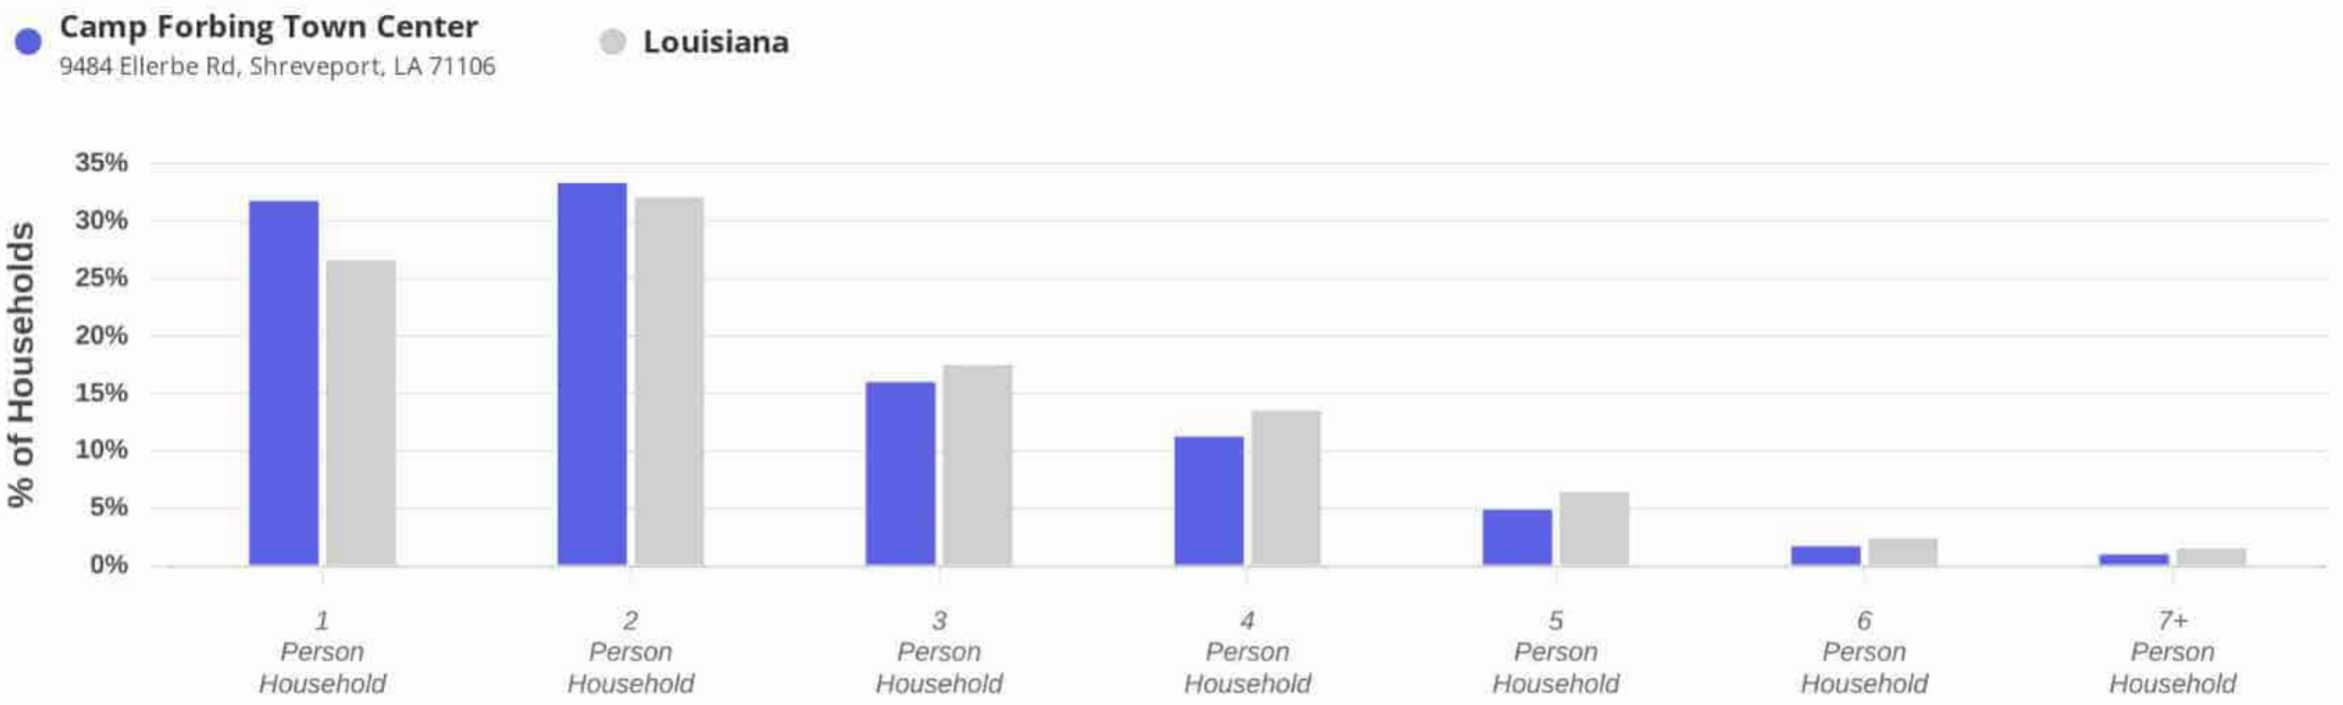

Aug 1, 2022 - Jul 31, 2023

Household Size

Aug 1st, 2022 - Jul 31st, 2023 | Data Source: STI: Popstats
Data provided by Placer Labs Inc. (www.placer.ai)

 Placer.ai

Property Overview

Aug 1, 2022 - Jul 31, 2023