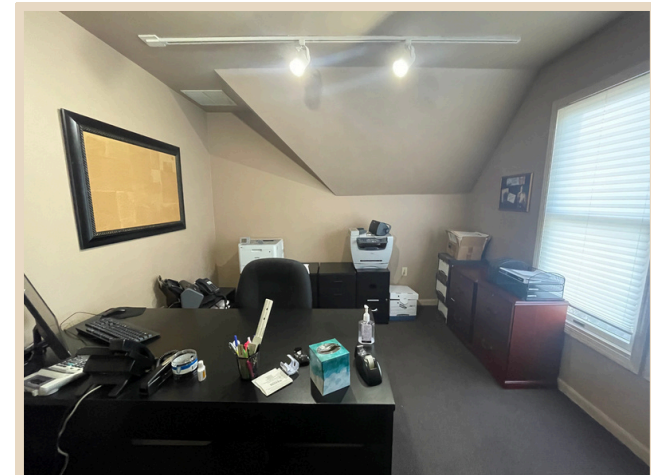

502 E. State Street Geneva, Illinois

Sublet
Opportunity!

Christine Simek
630.473.5070

christine@xroadsadvisors.com

Introduction

Beautifully landscaped free-standing building with exceptional visibility and monument signage. Ideally located at the southeast corner of State (Main) and Kansas Street in Geneva. This QUAIN property offers a Private Parking lot located behind the building with ample parking. The building offers ADA accessibility located at the west side of the building. This property has plenty of plumbing making it ideal for Dental, Medical, Spa Services, Counseling Services, Professional Office or Retail.

Building Features

- Located on State street in Geneva
- 2-Story Building with 3,452 SF available
- Abundance of natural light
- Updated finishes
- Parking Ratio: 19 spaces/5.5 ratio

Exterior Photos

ADA
Accessible

Interior Photos

Location

Location

Located on the corner
of Kansas and State
Street near the Fox River

502 E. State Street
Geneva, Illinois

Christine Simek
630.473.5070

christine@xroadsadvisors.com