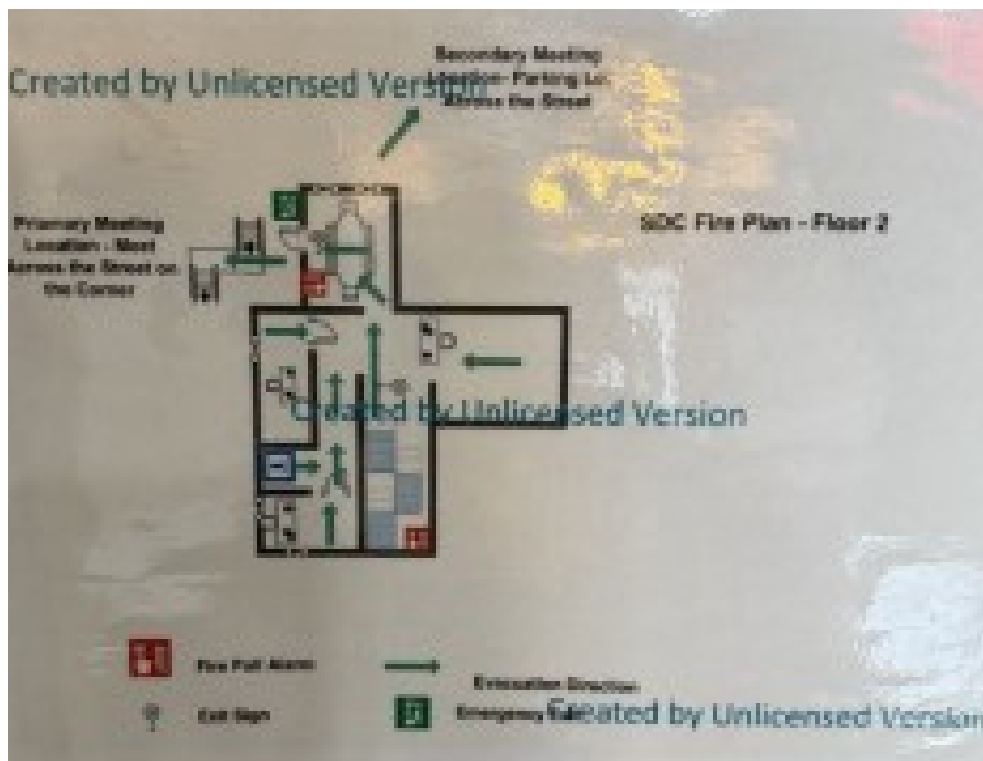

502 E. State Street Geneva, Illinois

Sublet
Opportunity!

Christine Simek
630.473.5070

christine@xroadsadvisors.com

Introduction

Beautifully landscaped free-standing building with exceptional visibility and monument signage. Ideally located at the southeast corner of State (Main) and Kansas Street in Geneva. This QUAIN property offers a Private Parking lot located behind the building with ample parking. The building offers ADA accessibility located at the west side of the building. This property has plenty of plumbing making it ideal for Dental, Medical, Spa Services, Counseling Services, Professional Office or Retail.

Building Features

- Located on State street in Geneva
- 2-Story Building with 3,452 SF available
- Abundance of natural light
- Updated finishes
- Parking Ratio: 19 spaces/5.5 ratio

Exterior Photos

ADA
Accessible

Interior Photos

Location

Location

Located on the corner
of Kansas and State
Street near the Fox River

502 E. State Street
Geneva, Illinois

Christine Simek
630.473.5070

christine@xroadsadvisors.com