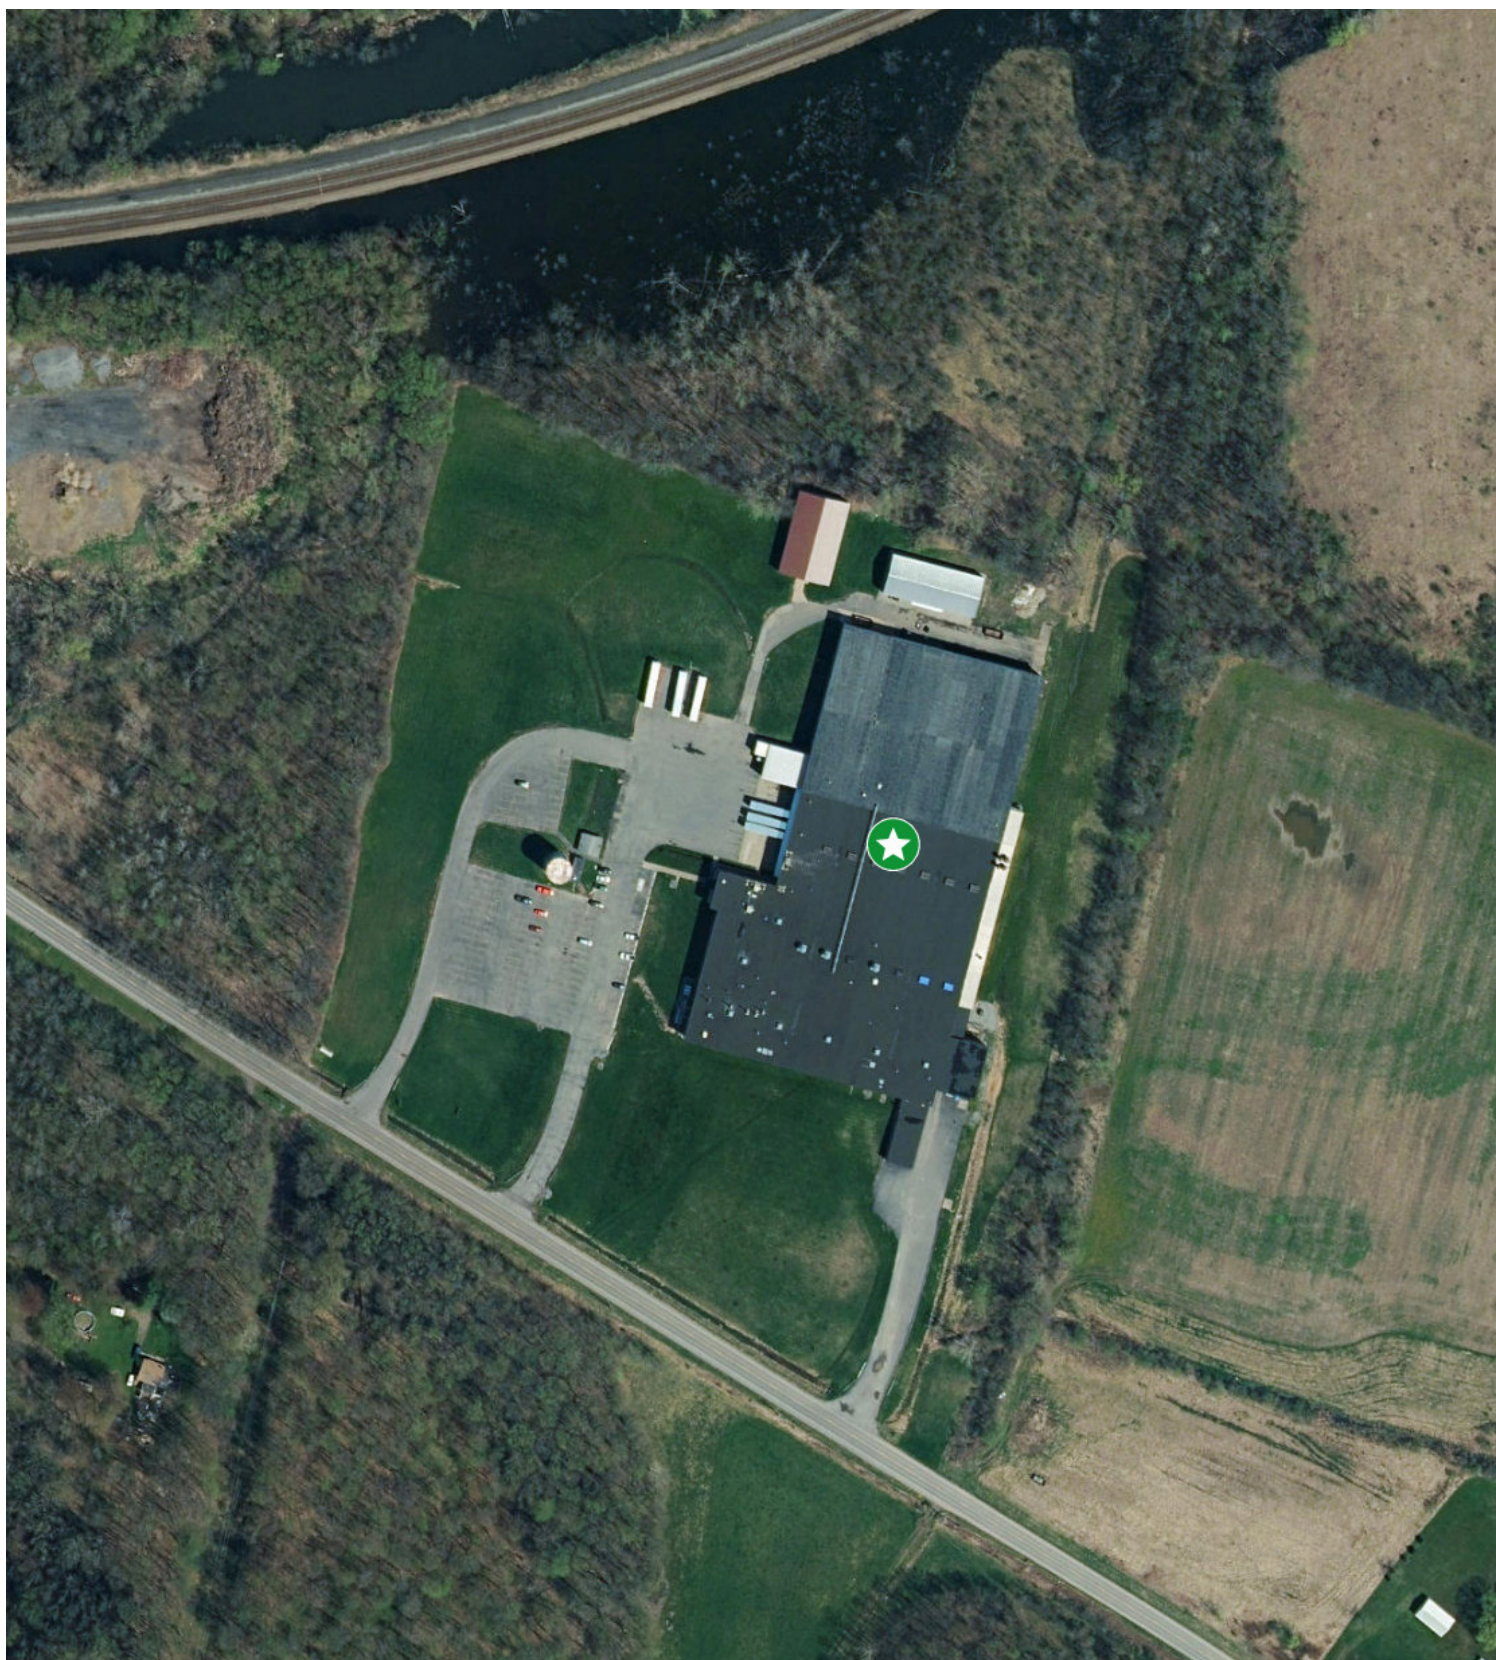

Warehouse Space

8673 Lyons Marengo Road | Lyons, NY 14489

For Lease

CBRE Upstate NY
PART OF THE AFFILIATE NETWORK