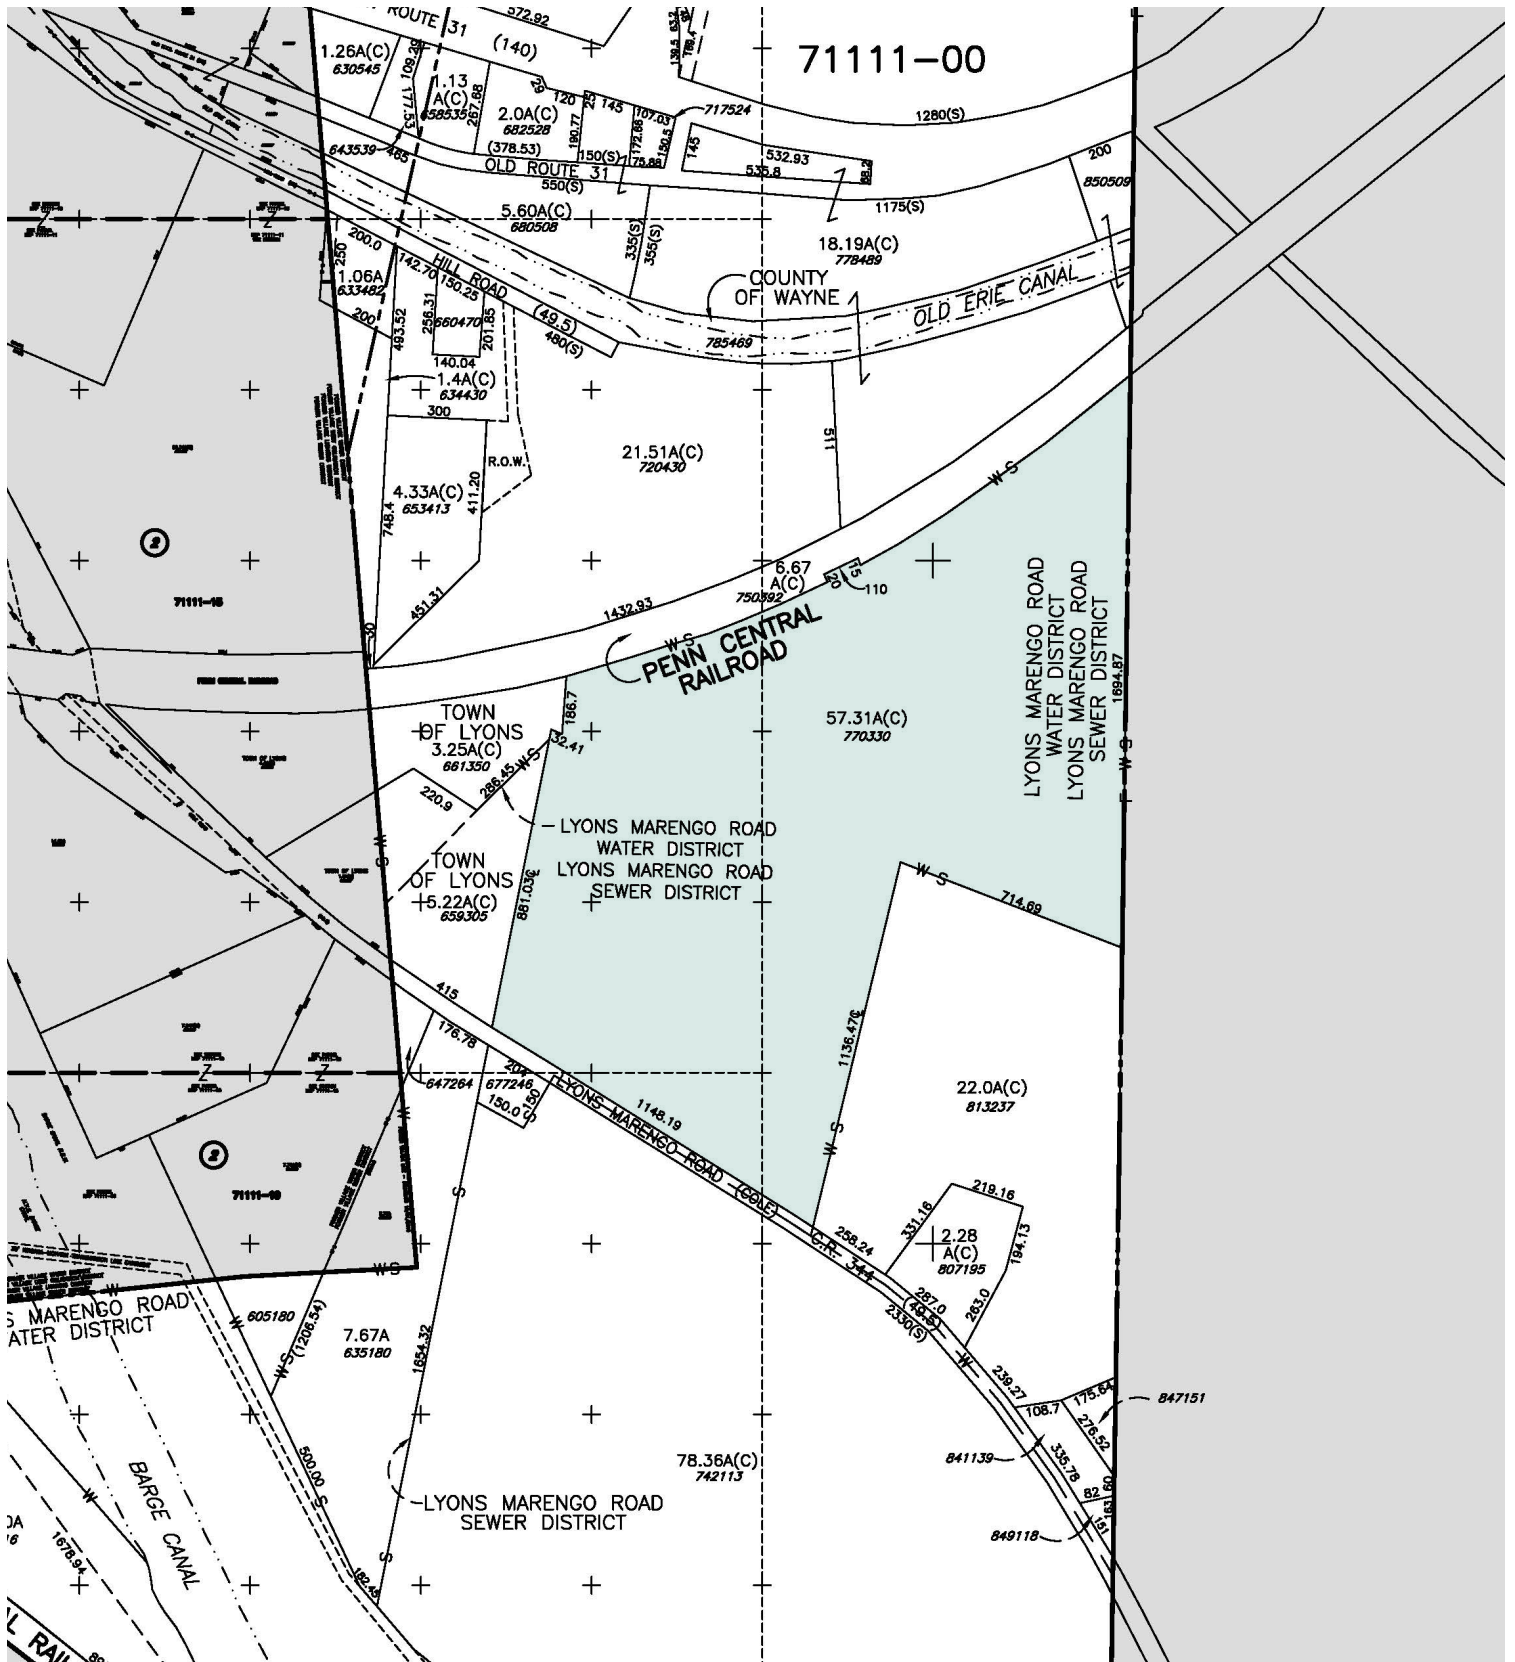

Warehouse Space

8673 Lyons Marengo Road | Lyons, NY 14489

For Lease