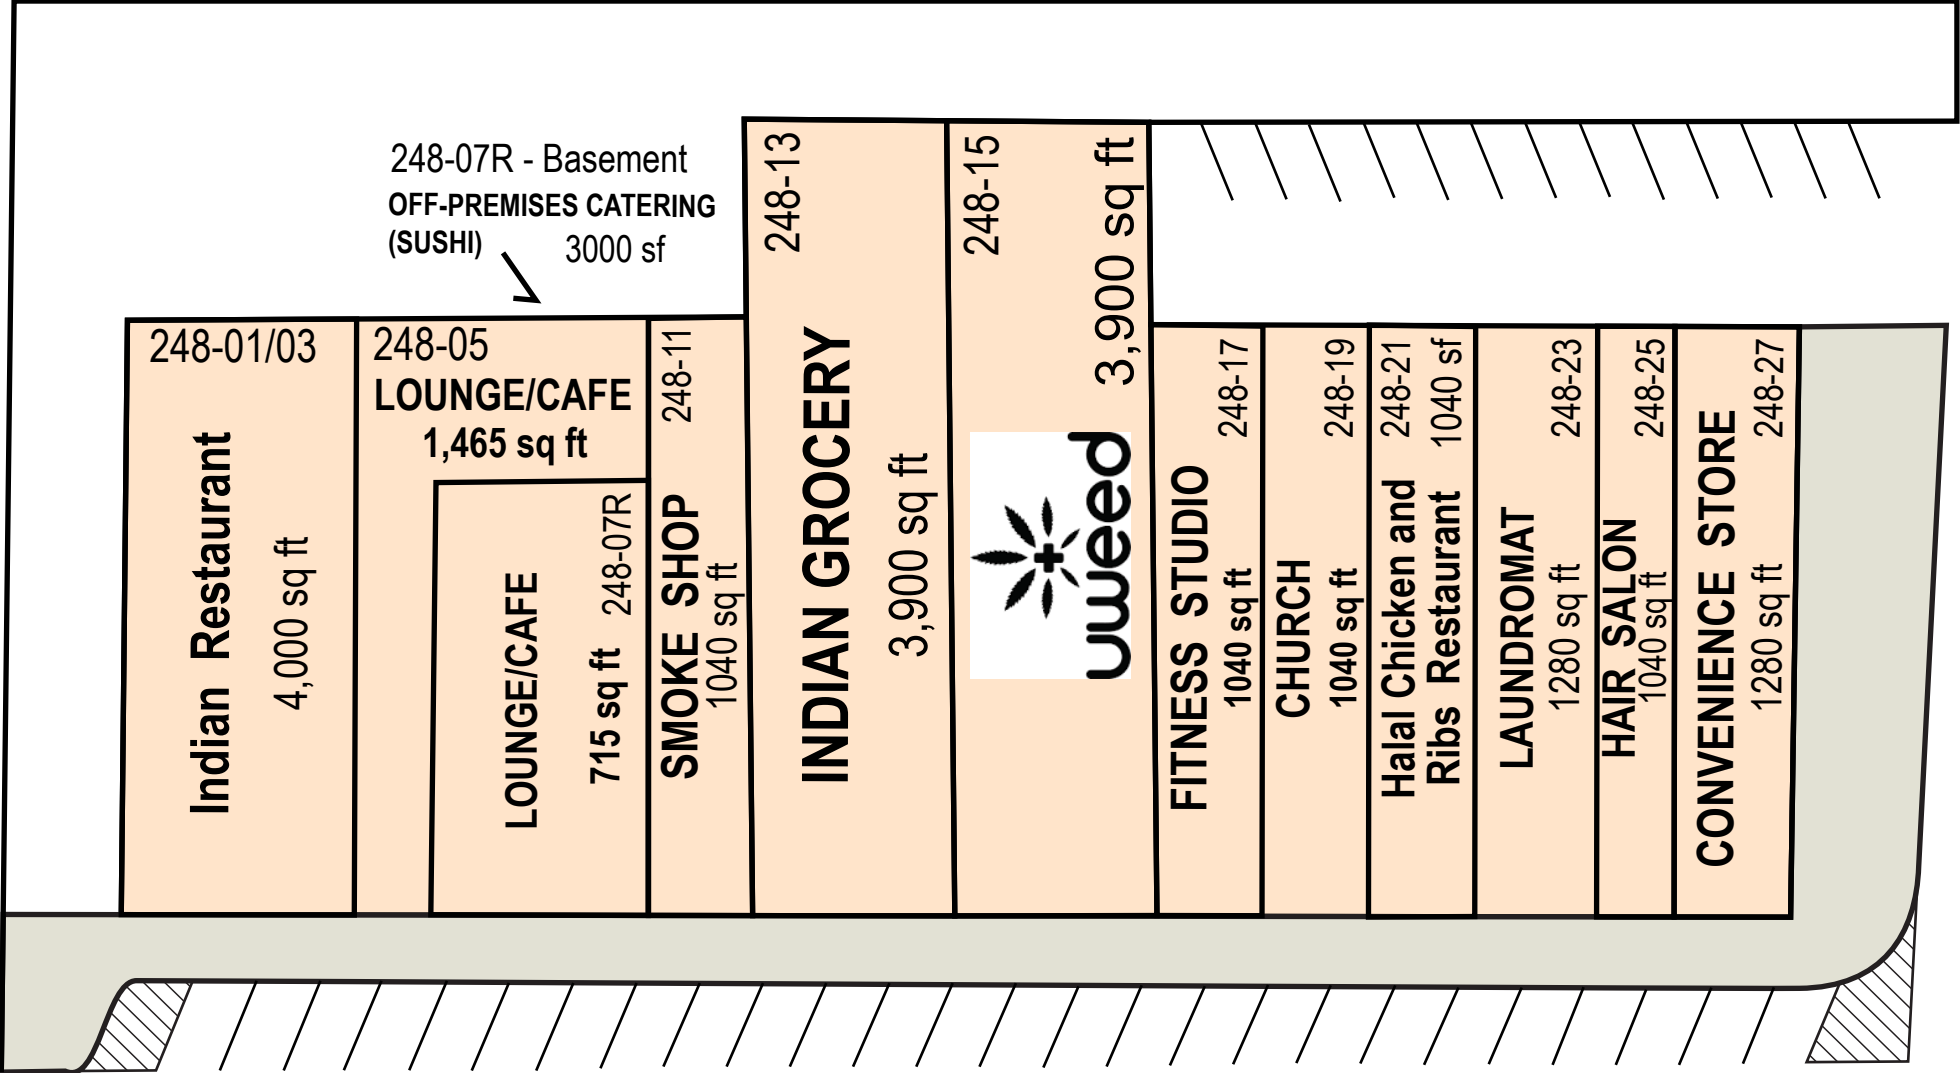

248-01 to 248-27 Union Turnpike
 Bellerose, NY 11426

UNION TURNPIKE

249TH ST.