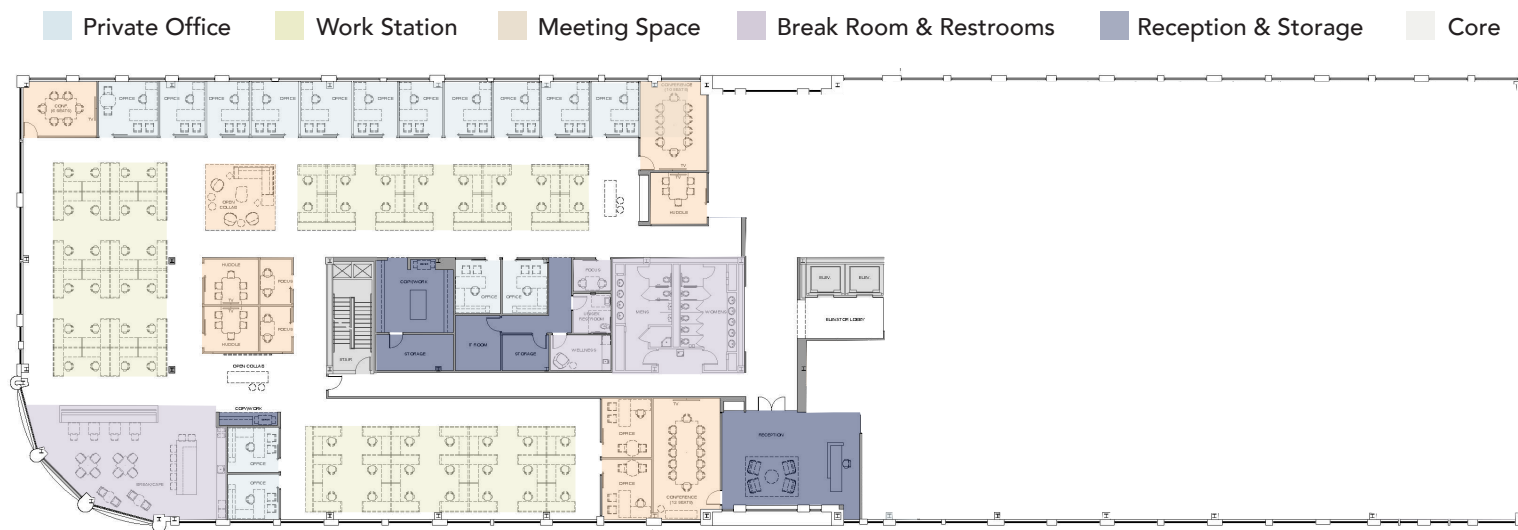

SAMPLE TEST FIT

WORKSPACES

Private Offices	17
Workstations (6'x6')	61
TOTAL	78

MEETING SPACES

Focus Rooms 1-3 seats	3
Huddle Rooms 5 seats	3
Small Conference 6 seats	1
Large Conference 10 seats	1
X-Large Conference 16 seats	1
Open Collaboration	2

SHARED SPACE & SUPPORT

Reception	1
Break Cafe	1
Storage	2
Copy/Work	2
IT Room	1
Wellness	1
Unisex Restroom	1