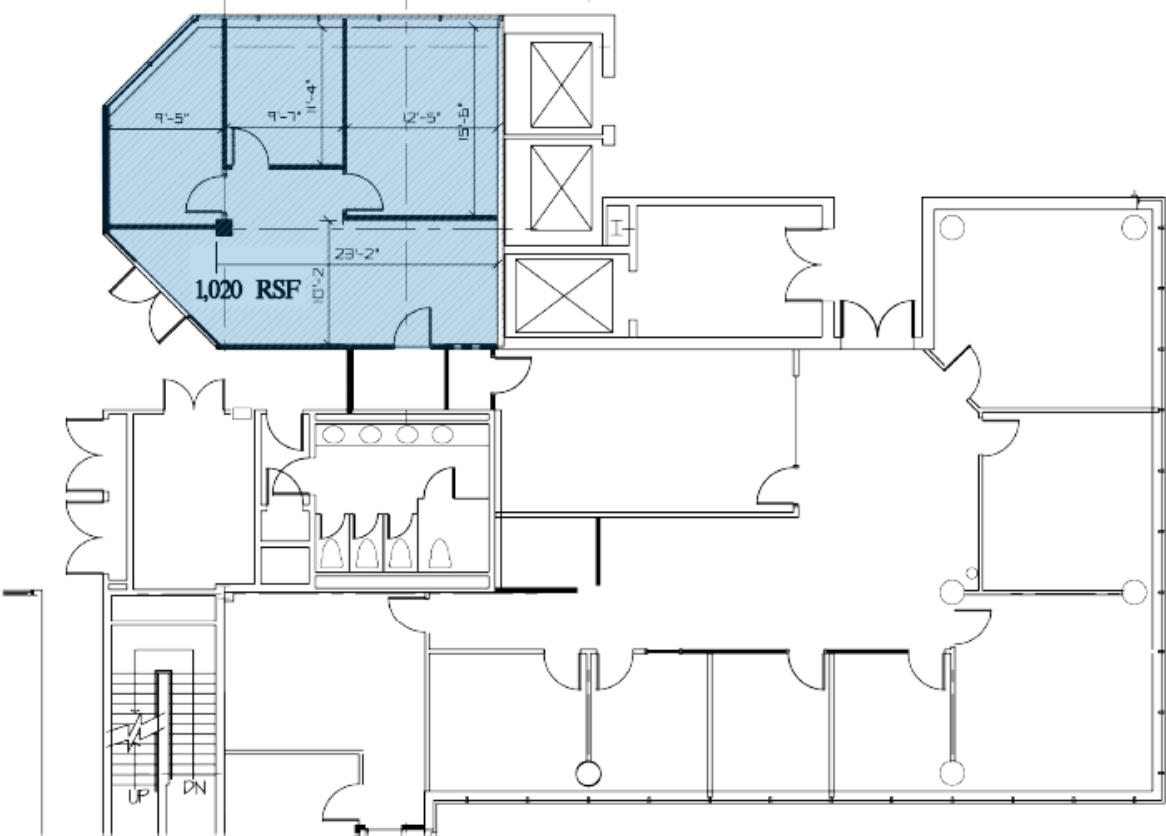

FLOOR PLAN

Bedminster One

1st Floor: 1,020 SF

FLOOR PLAN

Bedminster One

1st Floor: 6,167 SF

201 Route 17 North, Rutherford, NJ 07070
One Tower Center Boulevard, Suite 2201, East Brunswick, NJ 08816

nmrk.com | The information contained herein has been obtained from sources deemed reliable but has not been verified and no guarantee, warranty or representation, either express or implied, is made with respect to such information. Terms of sale or lease and availability are subject to change or withdrawal without notice.