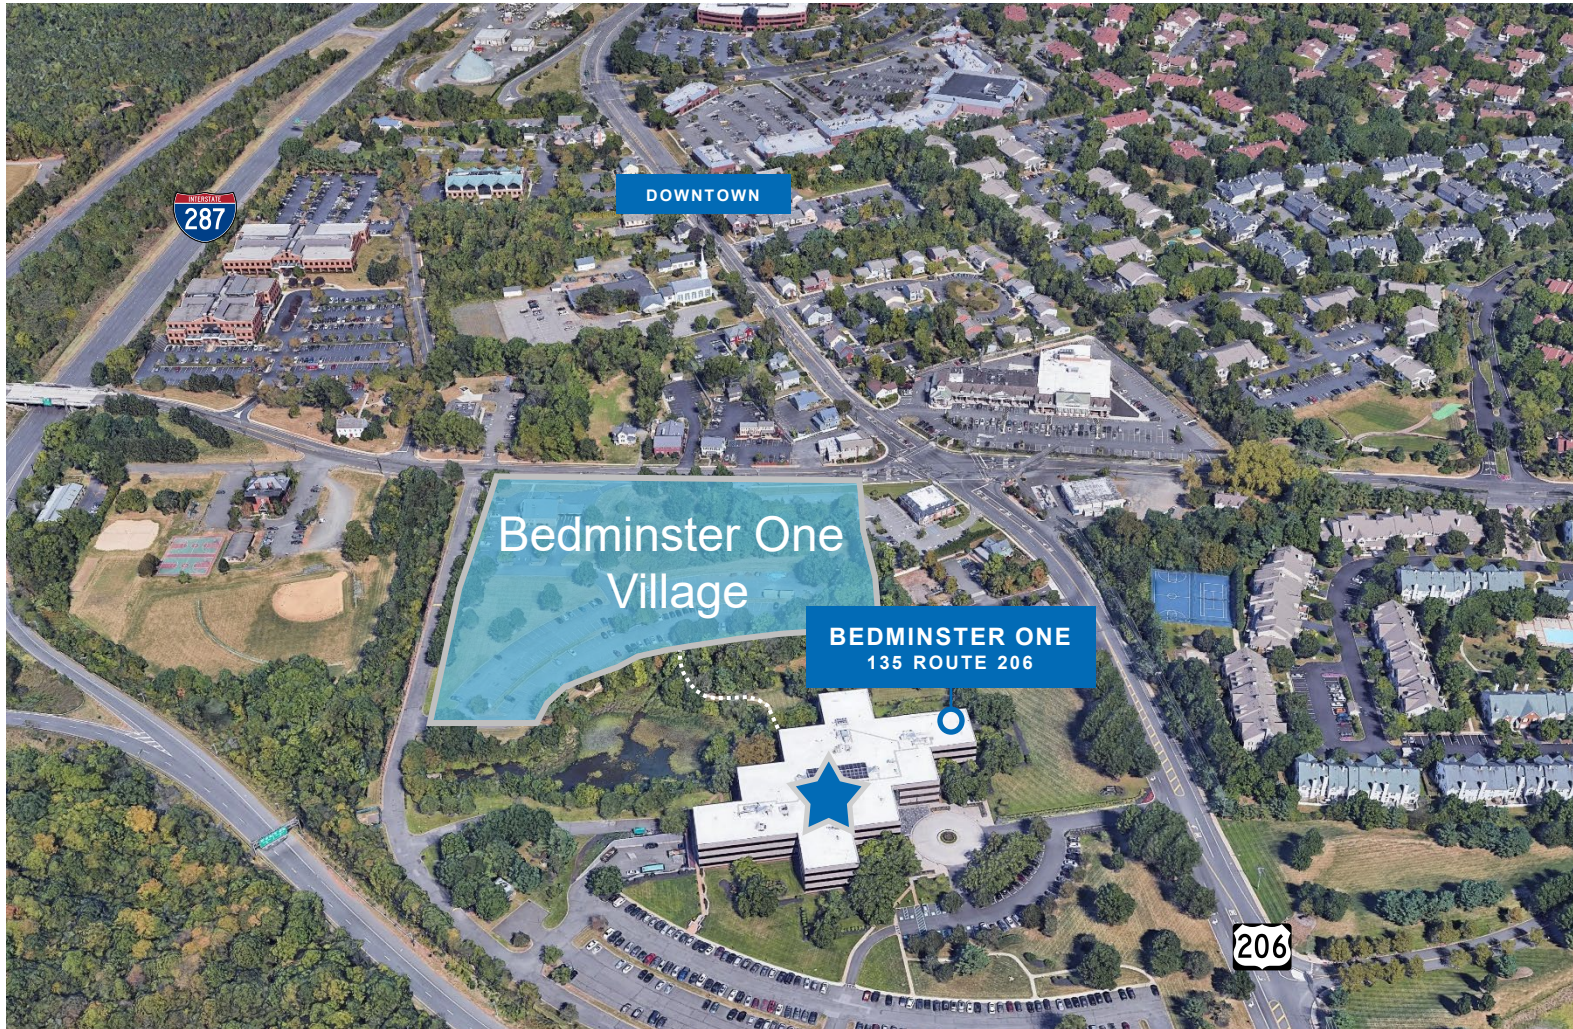

135 ROUTE 206, BEDMINSTER, NJ

Bedminster One

Features

- Newly renovated lobby, indoor and outdoor common areas, restrooms, full-service cafe, and fitness center
- Three story 161,632 SF Class A office building located in the heart of Bedminster's business district
- Dramatic three-story skylit atrium lobby finished with polished granite. Set on a 20-acre site with park-like grounds including ponds, walking trail, and picnic areas overlooking Routes I-78 and I-287

OUTDOOR COMMON AREA

Bedminster One

NEWMARK

201 Route 17 North, Rutherford, NJ 07070
One Tower Center Boulevard, Suite 2201, East Brunswick, NJ 08816

nmrk.com | The information contained herein has been obtained from sources deemed reliable but has not been verified and no guarantee, warranty or representation, either express or implied, is made with respect to such information. Terms of sale or lease and availability are subject to change or withdrawal without notice.

AREA AMENITIES

Bedminster One

201 Route 17 North, Rutherford, NJ 07070
One Tower Center Boulevard, Suite 2201, East Brunswick, NJ 08816

nmrk.com | The information contained herein has been obtained from sources deemed reliable but has not been verified and no guarantee, warranty or representation, either express or implied, is made with respect to such information. Terms of sale or lease and availability are subject to change or withdrawal without notice.

AREA AMENITIES

Bedminster One Village

NEWMARK

201 Route 17 North, Rutherford, NJ 07070
One Tower Center Boulevard, Suite 2201, East Brunswick, NJ 08816

nmrk.com | The information contained herein has been obtained from sources deemed reliable but has not been verified and no guarantee, warranty or representation, either express or implied, is made with respect to such information. Terms of sale or lease and availability are subject to change or withdrawal without notice.