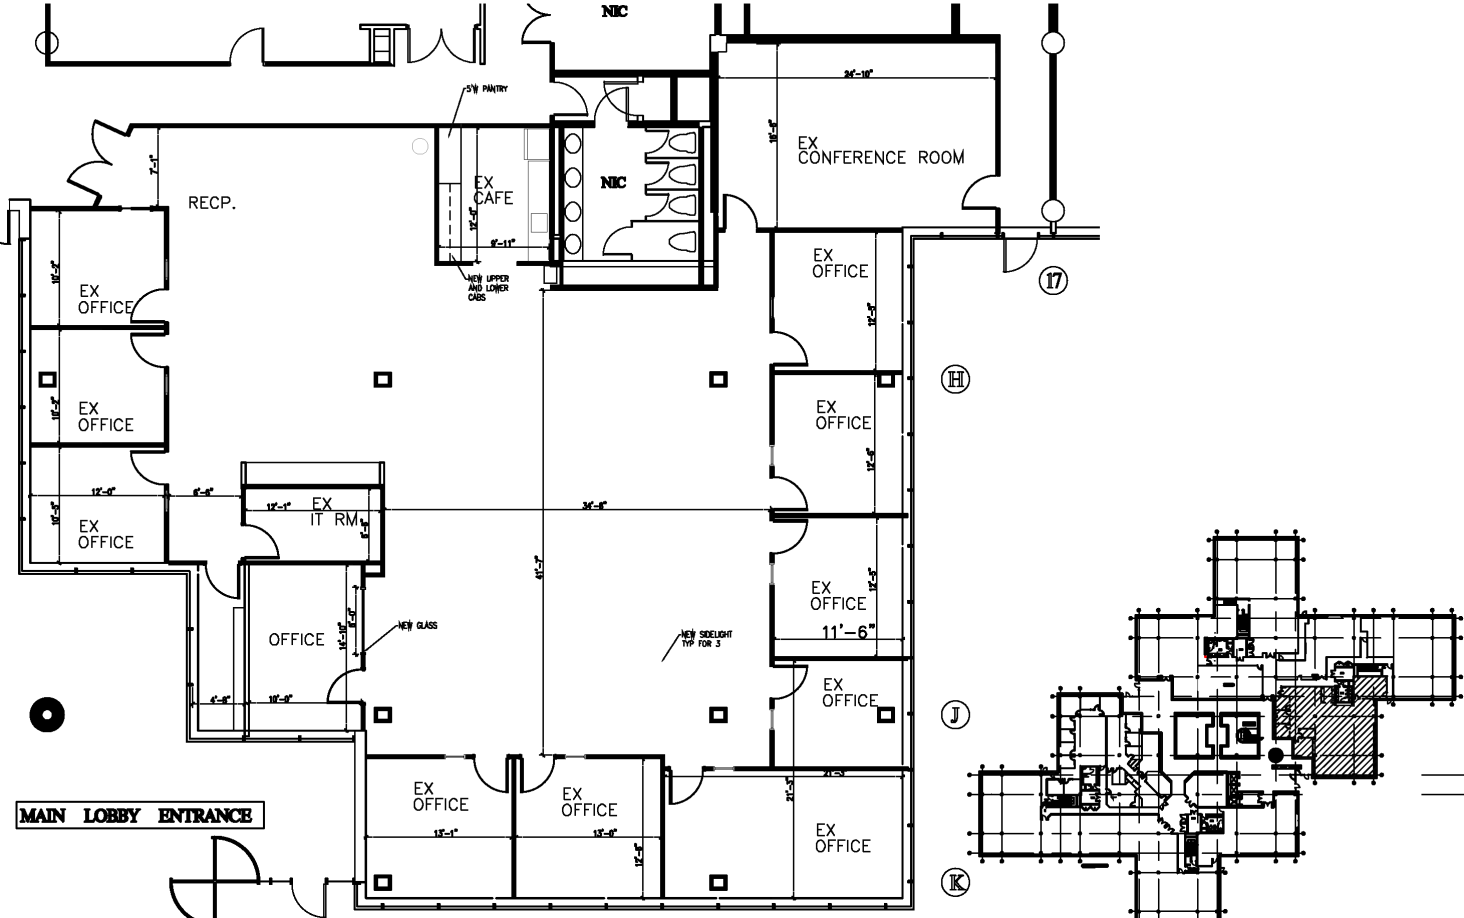

FLOOR PLAN

Bedminster One

1st Floor: 1,020 SF

FLOOR PLAN

Bedminster One

1st Floor: 6,167 SF

201 Route 17 North, Rutherford, NJ 07070
One Tower Center Boulevard, Suite 2201, East Brunswick, NJ 08816

nmrk.com | The information contained herein has been obtained from sources deemed reliable but has not been verified and no guarantee, warranty or representation, either express or implied, is made with respect to such information. Terms of sale or lease and availability are subject to change or withdrawal without notice.

FLOOR PLAN

Bedminster One

1st Floor: 1,688 SF

NEWMARK

201 Route 17 North, Rutherford, NJ 07070
One Tower Center Boulevard, Suite 2201, East Brunswick, NJ 08816

nmrk.com | The information contained herein has been obtained from sources deemed reliable but has not been verified and no guarantee, warranty or representation, either express or implied, is made with respect to such information. Terms of sale or lease and availability are subject to change or withdrawal without notice.