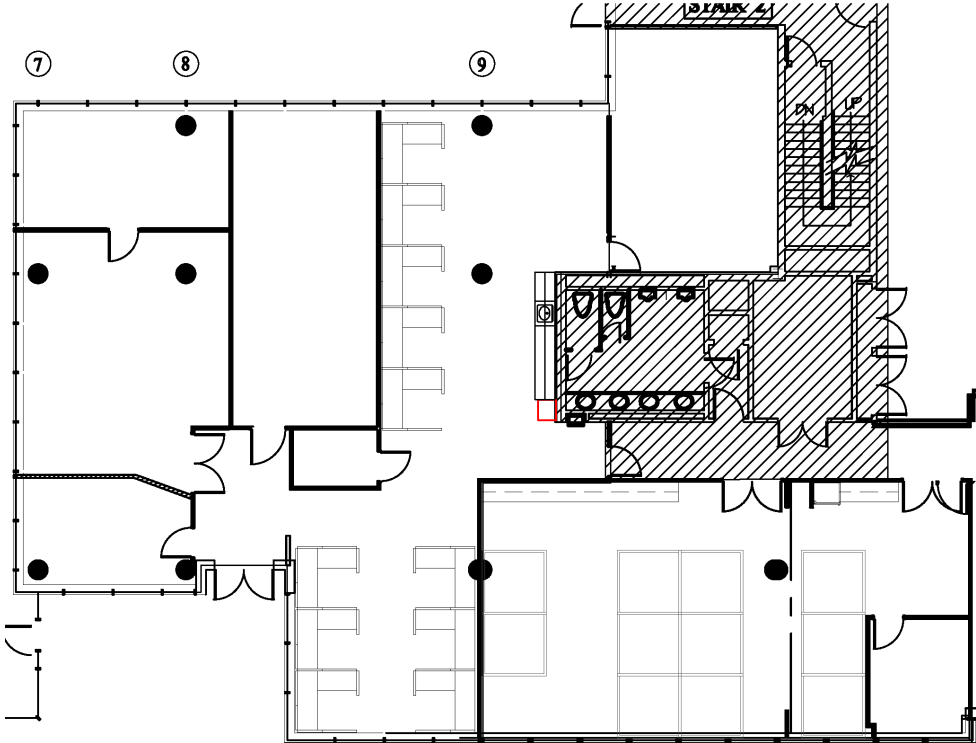

FLOOR PLAN

Bedminster One

1st Floor: 1,688 SF

NEWMARK

201 Route 17 North, Rutherford, NJ 07070
One Tower Center Boulevard, Suite 2201, East Brunswick, NJ 08816

nmrk.com | The information contained herein has been obtained from sources deemed reliable but has not been verified and no guarantee, warranty or representation, either express or implied, is made with respect to such information. Terms of sale or lease and availability are subject to change or withdrawal without notice.

FLOOR PLAN

Bedminster One

1st Floor: 6,538 SF

FLOOR PLAN

Bedminster One

1st Floor: 4,850 SF