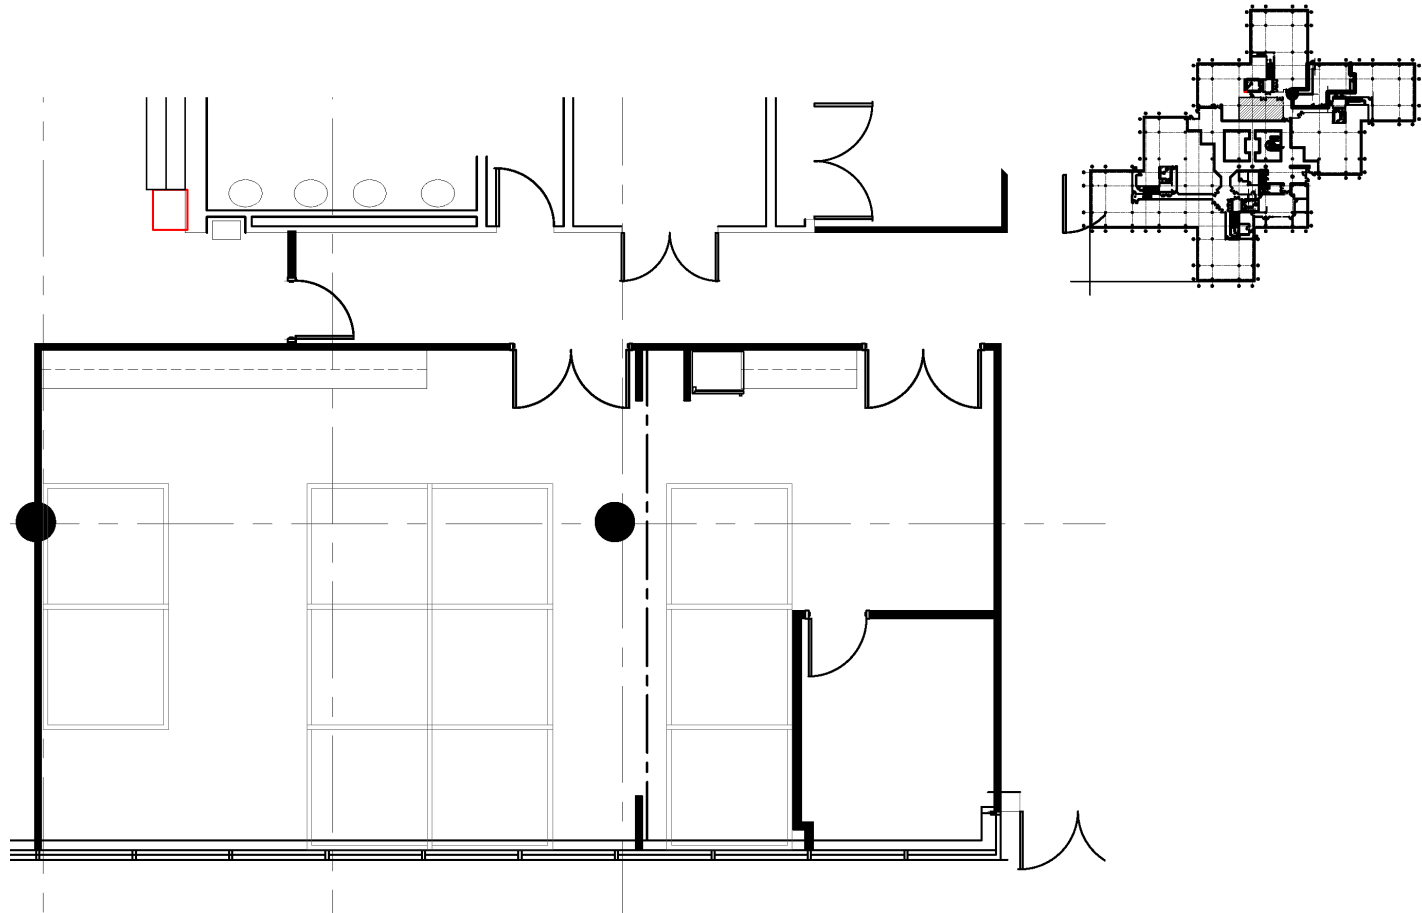

FLOOR PLAN

Bedminster One

1st Floor: 1,688 SF

NEWMARK

201 Route 17 North, Rutherford, NJ 07070
One Tower Center Boulevard, Suite 2201, East Brunswick, NJ 08816

nmrk.com | The information contained herein has been obtained from sources deemed reliable but has not been verified and no guarantee, warranty or representation, either express or implied, is made with respect to such information. Terms of sale or lease and availability are subject to change or withdrawal without notice.