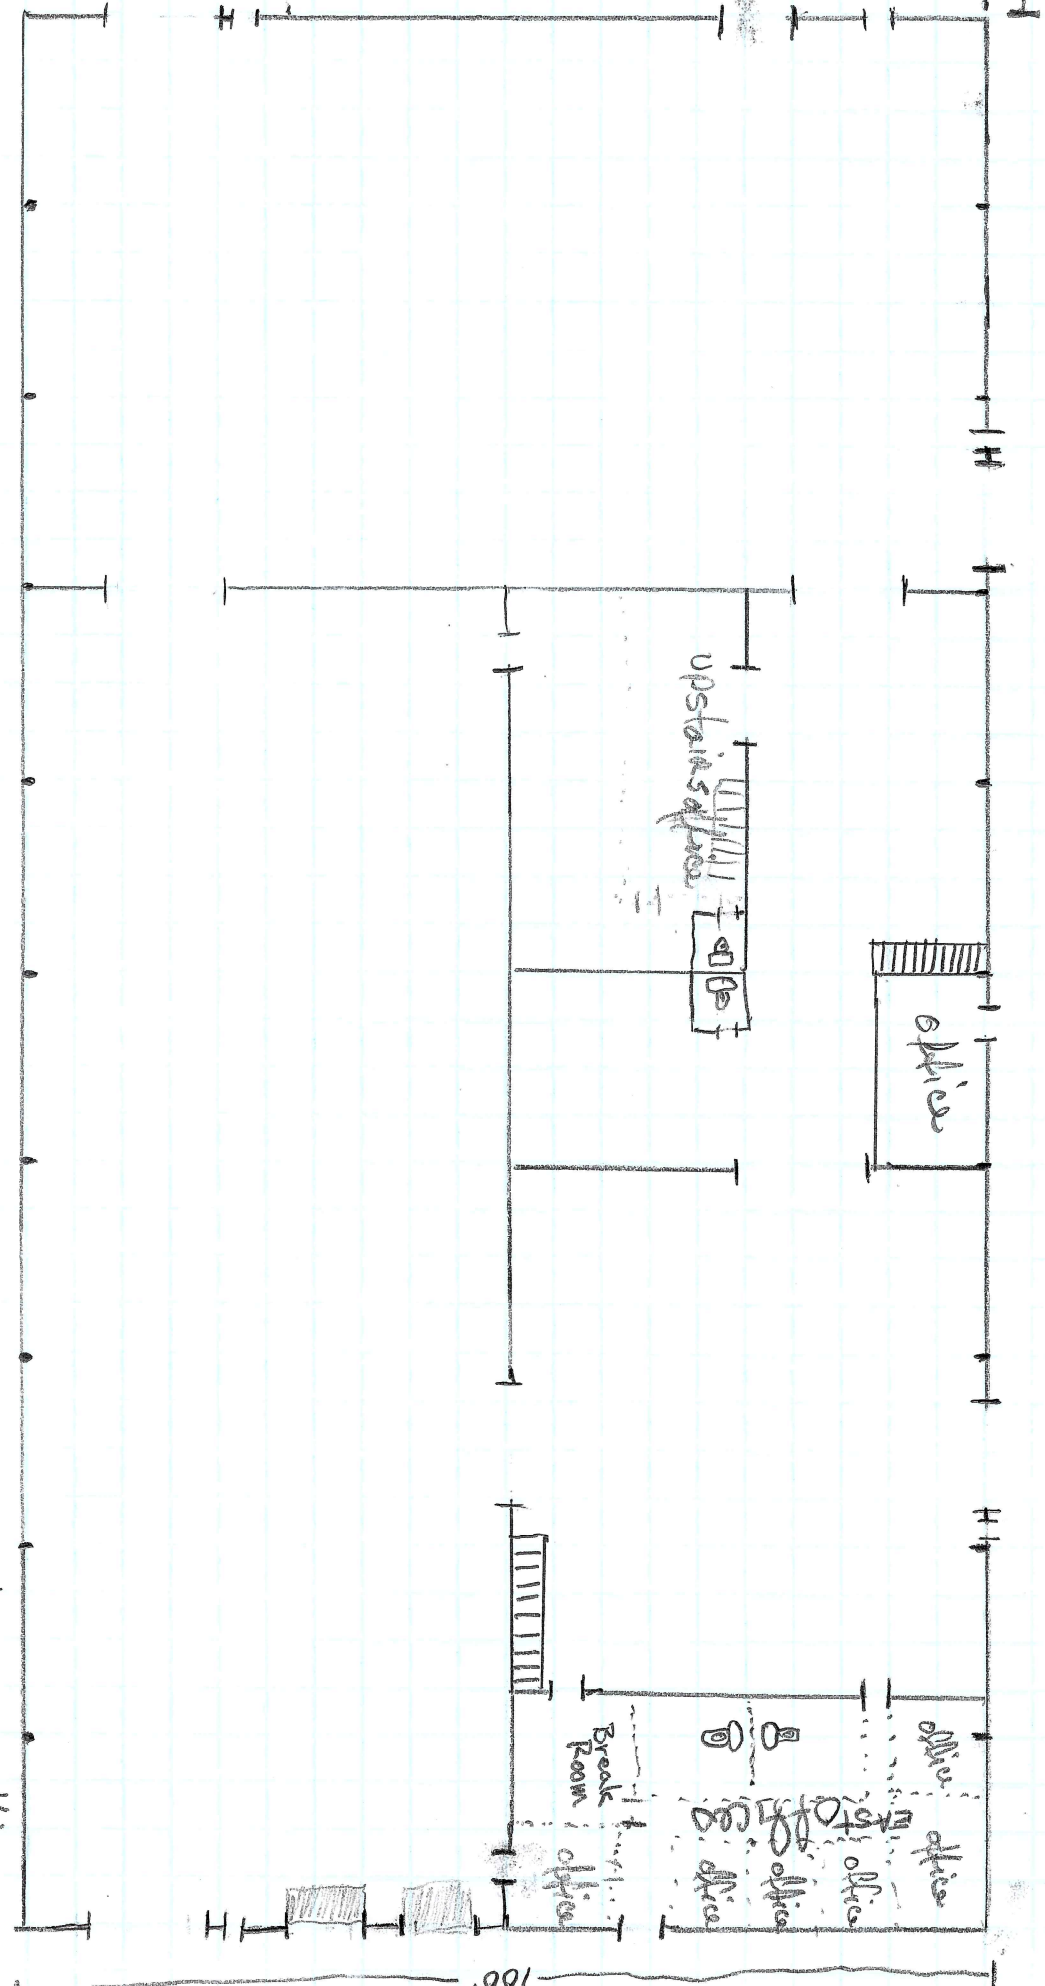

60' 200' 140'

Covered Area

N ↑

NEW Castle DuBois LLC 20,600 sq ft
6100/6230 County Rd 335
New Castle, CO 81647
HAM DuBois - 970-379-1864

EAST Upstairs offices

100'