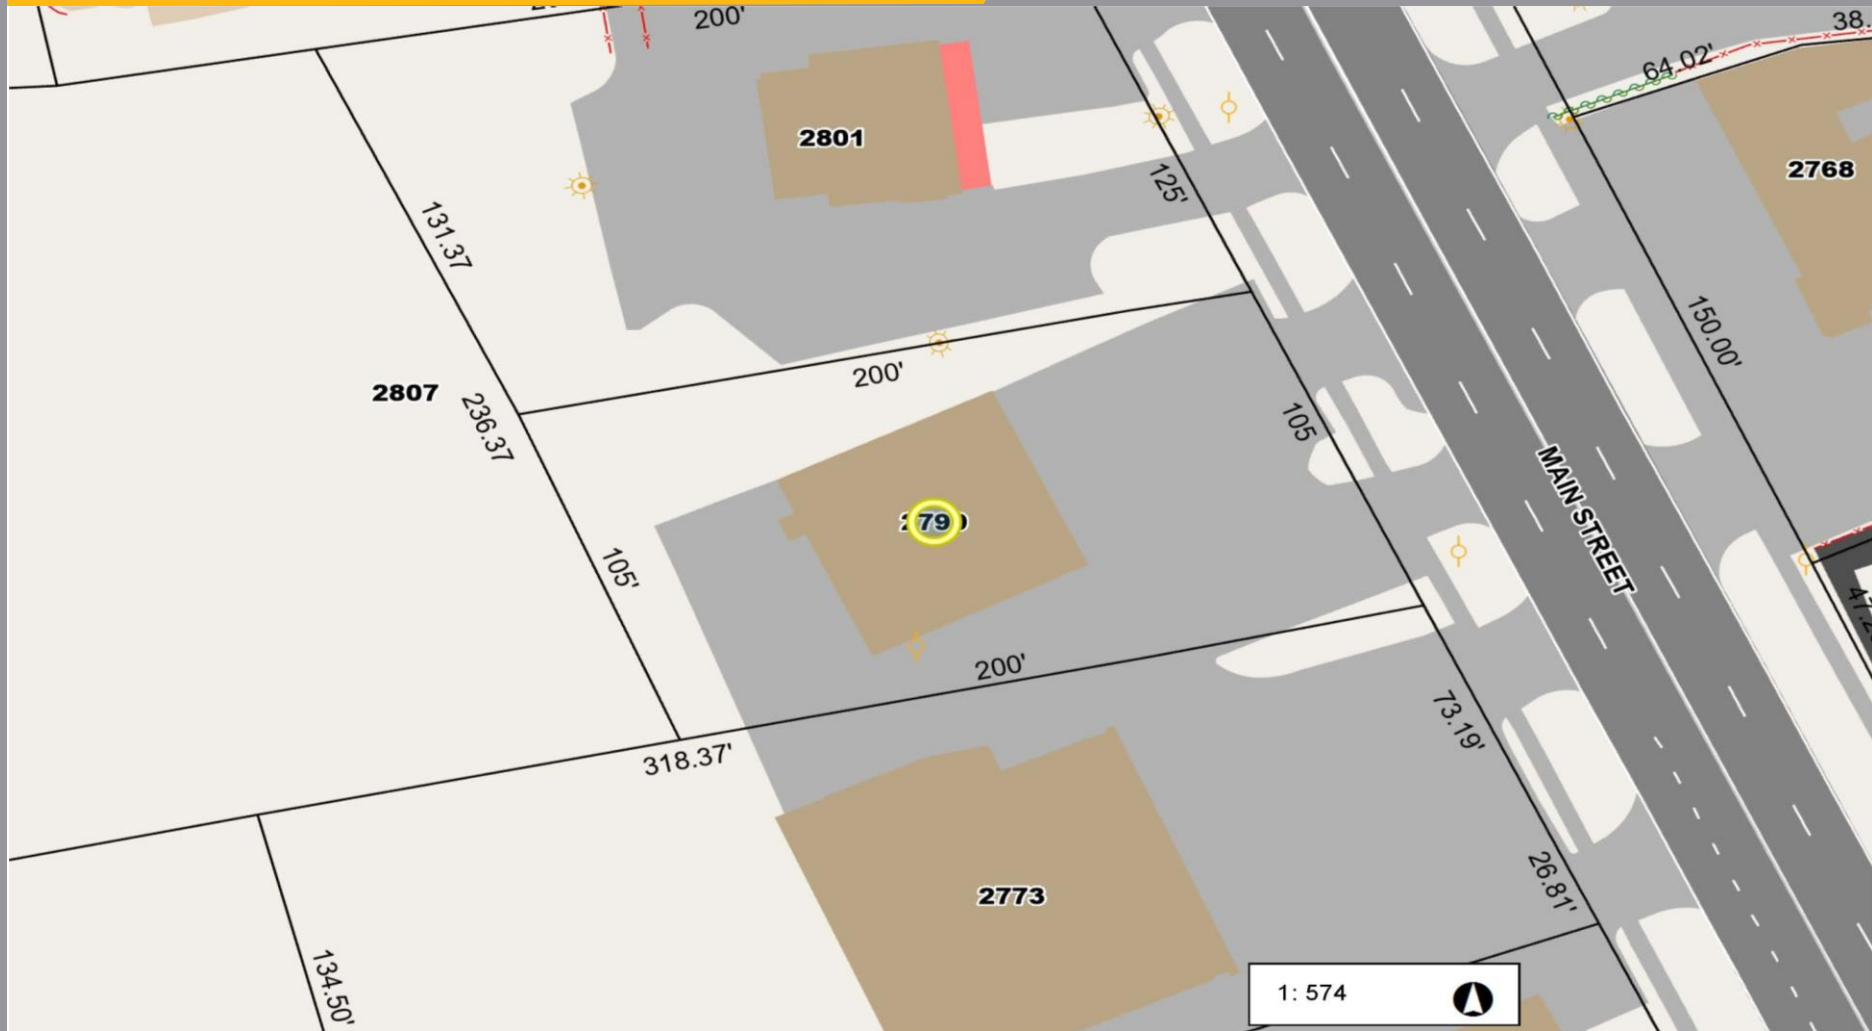

FOR MORE INFORMATION:

David Dumeer
(860) 508-2266
ddumeer@gomanyork.com

Goman+York Property Advisors
111 Founders Plaza
East Hartford, CT 06108
www.gomanyork.com

SITE PLAN

For Lease: 2799 Main Street, Glastonbury, CT