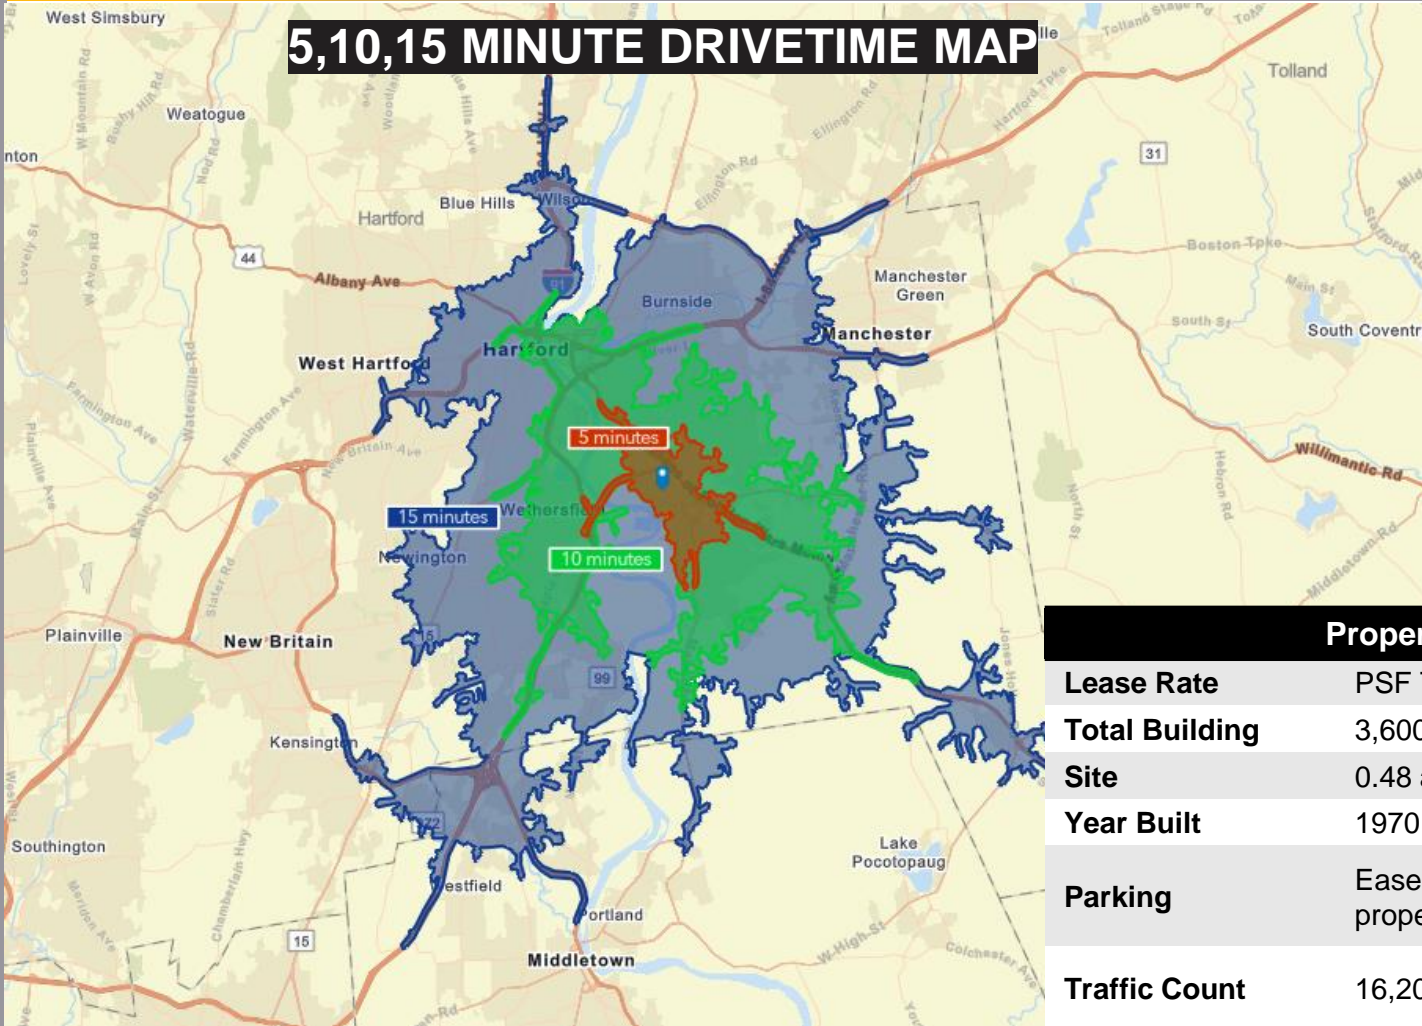

PROPERTY DATA

For Lease: 2799 Main Street, Glastonbury, CT

5,10,15 MINUTE DRIVETIME MAP

DEMOGRAPHICS

POPULATION

- 1 Mile: 4,985
- 3 Mile: 45,828
- 5 Mile: 179,656

HOUSEHOLDS

- 1 Mile: 2,520
- 3 Mile: 18,947
- 5 Mile: 69,154

AVG. HOUSEHOLD $

- 1 Mile: $82,622
- 3 Mile: $97,916
- 5 Mile: $79,942

Property Features

Lease Rate	PSF TBD or Ground Lease
Total Building	3,600 SF
Site	0.48 acres
Year Built	1970
Parking	Easements in place with abutting property owner for parking & access
Traffic Count	16,200 ADT on Main Street

FOR MORE INFORMATION:

David Dumeer
(860) 508-2266
ddumeer@gomanyork.com