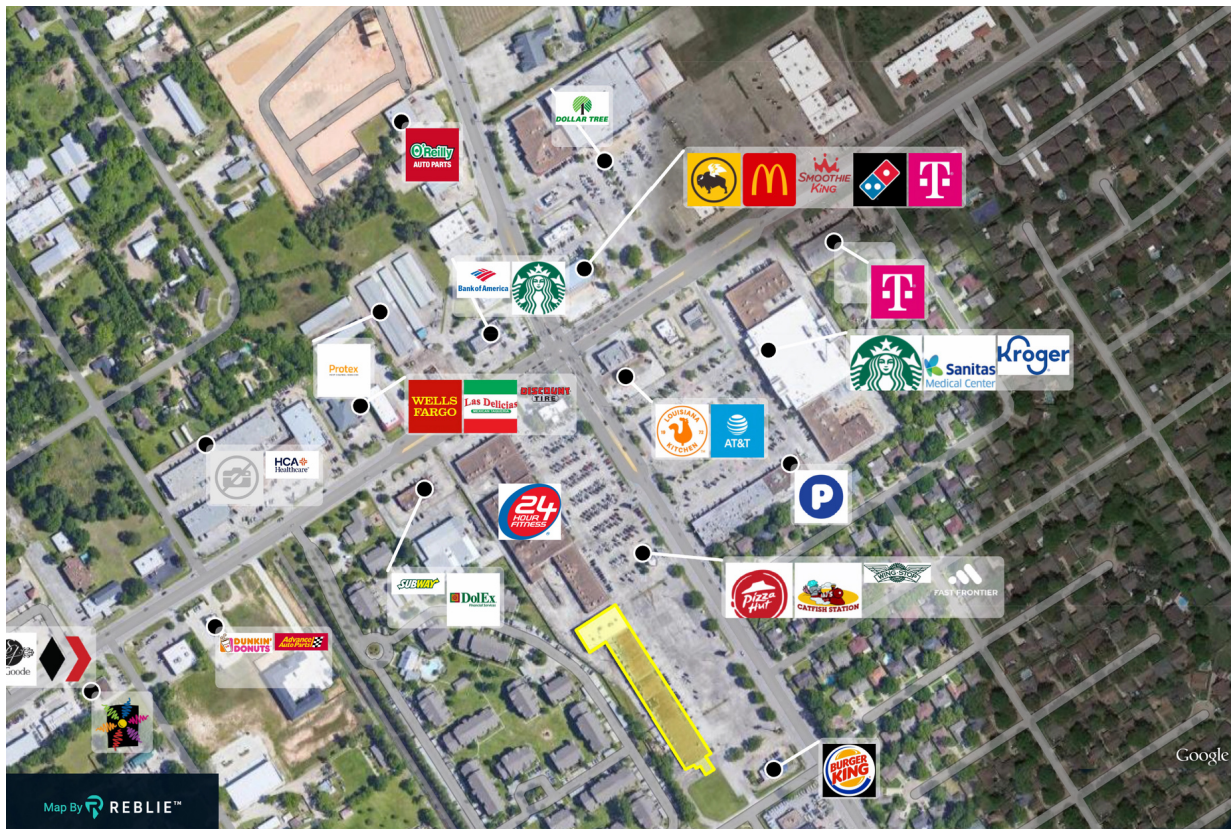

SIZE

1400 to 10,998 sf

RATE

\$12 psf base rent + NNN expenses

HIGH TRAFFIC COUNTS

- over 32,000 vpd on Kuykendahl
- over 37,000 vpd on Louetta

DEMOGRAPHICS

- Average Household Income is over \$80,000 within 3 mile radius
- Over 108,000 people living within 3 miles

Leasing@ZGroupTX.com
Call or Text: 832.552.2319

Visit us on the web at: ZGroupTX.com

18311 - 18433 KUYKENDAHL

SURROUNDING AMENITIES & SERVICES

- 24 Hour Fitness
- Kroger
- Wells Fargo
- Bank of America
- AT&T
- T Mobile
- Cypresswood Montessori
- Benfer Elementary School
- Strack Intermediate School
- The Villages at Louetta Apartments
- Starbucks
- Dunkin' Donuts
- Burger King
- Pizza Hut
- Catfish Station
- Louisiana Kitchen
- Subway
- McDonald's
- Buffalo Wild Wings
- Smoothie King
- O'Reilly Auto Parts
- Advanced Auto Parts
- Discount Tire
- HCA Healthcare
- Sanitas Medical Center
- Dollar Tree
- Dollar Express
- Sunspa Tanning