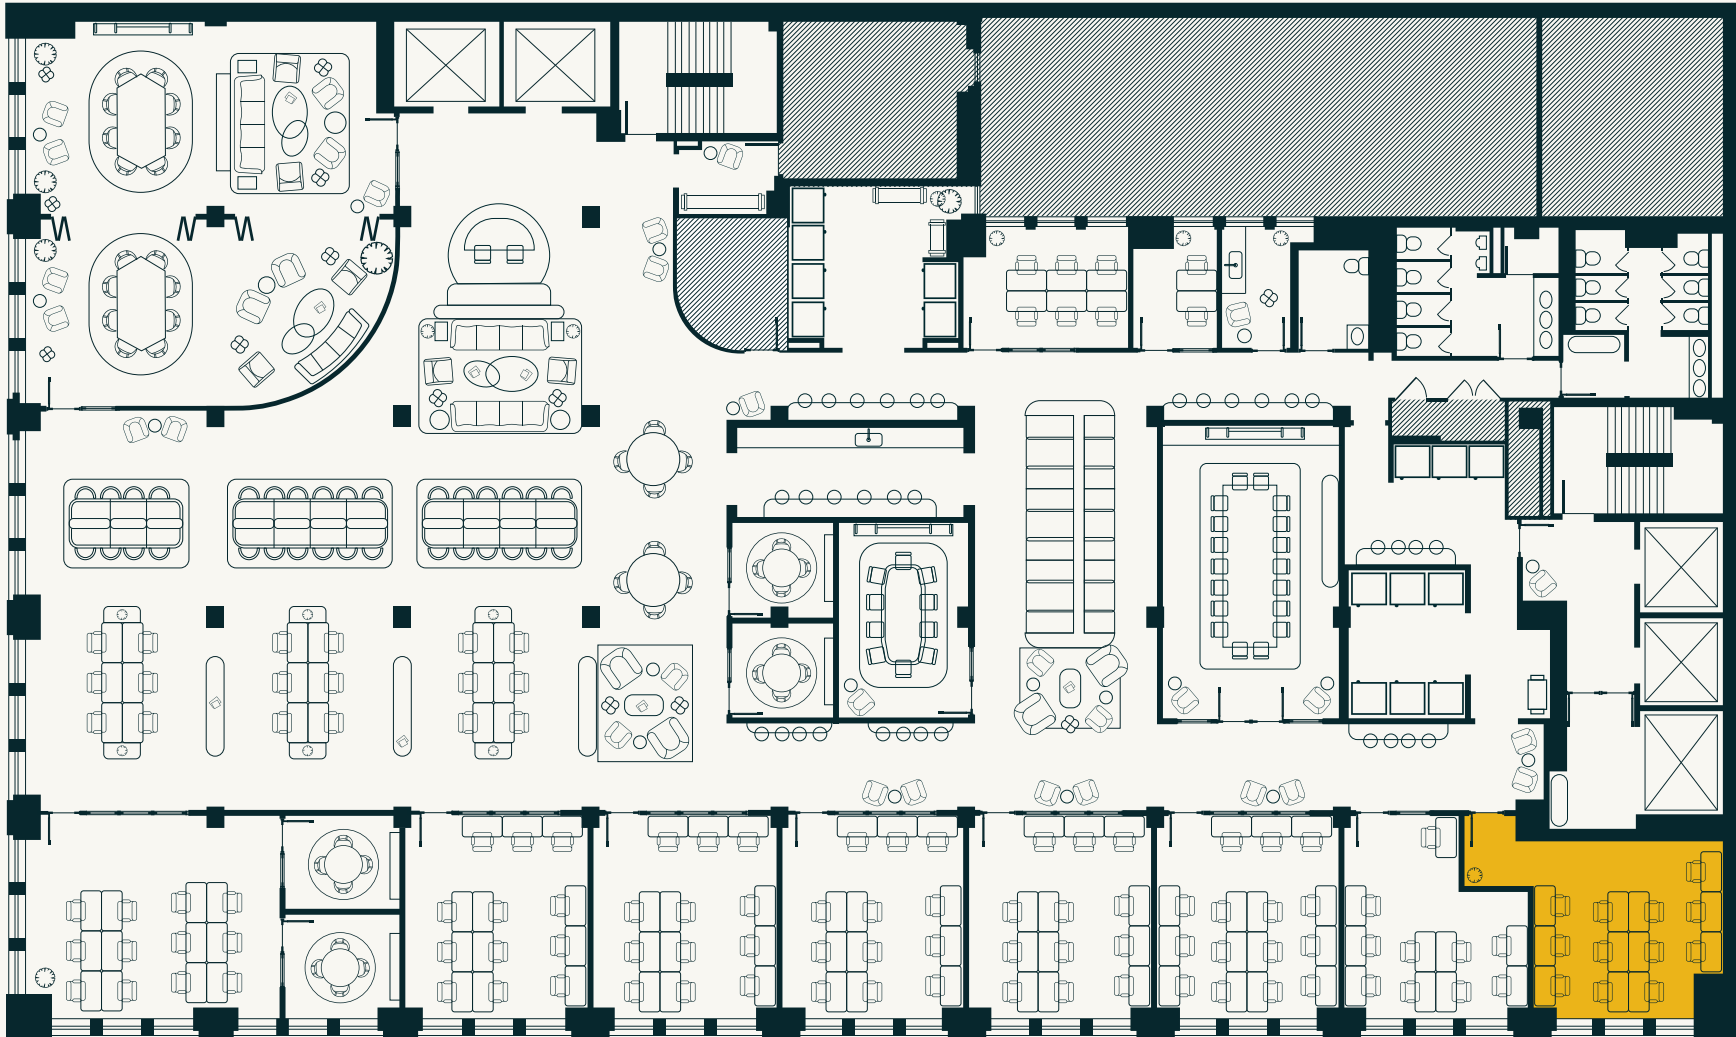

PRIVATE OFFICE 8

LEXINGTON OFFICE

CAPACITY

Up to 12 desks

AMENITIES

- Private desks with lockable storage
- Extended access outside of business hours
- Executive assistant services available upon request

TECHNOLOGY

- Desks include built-in power