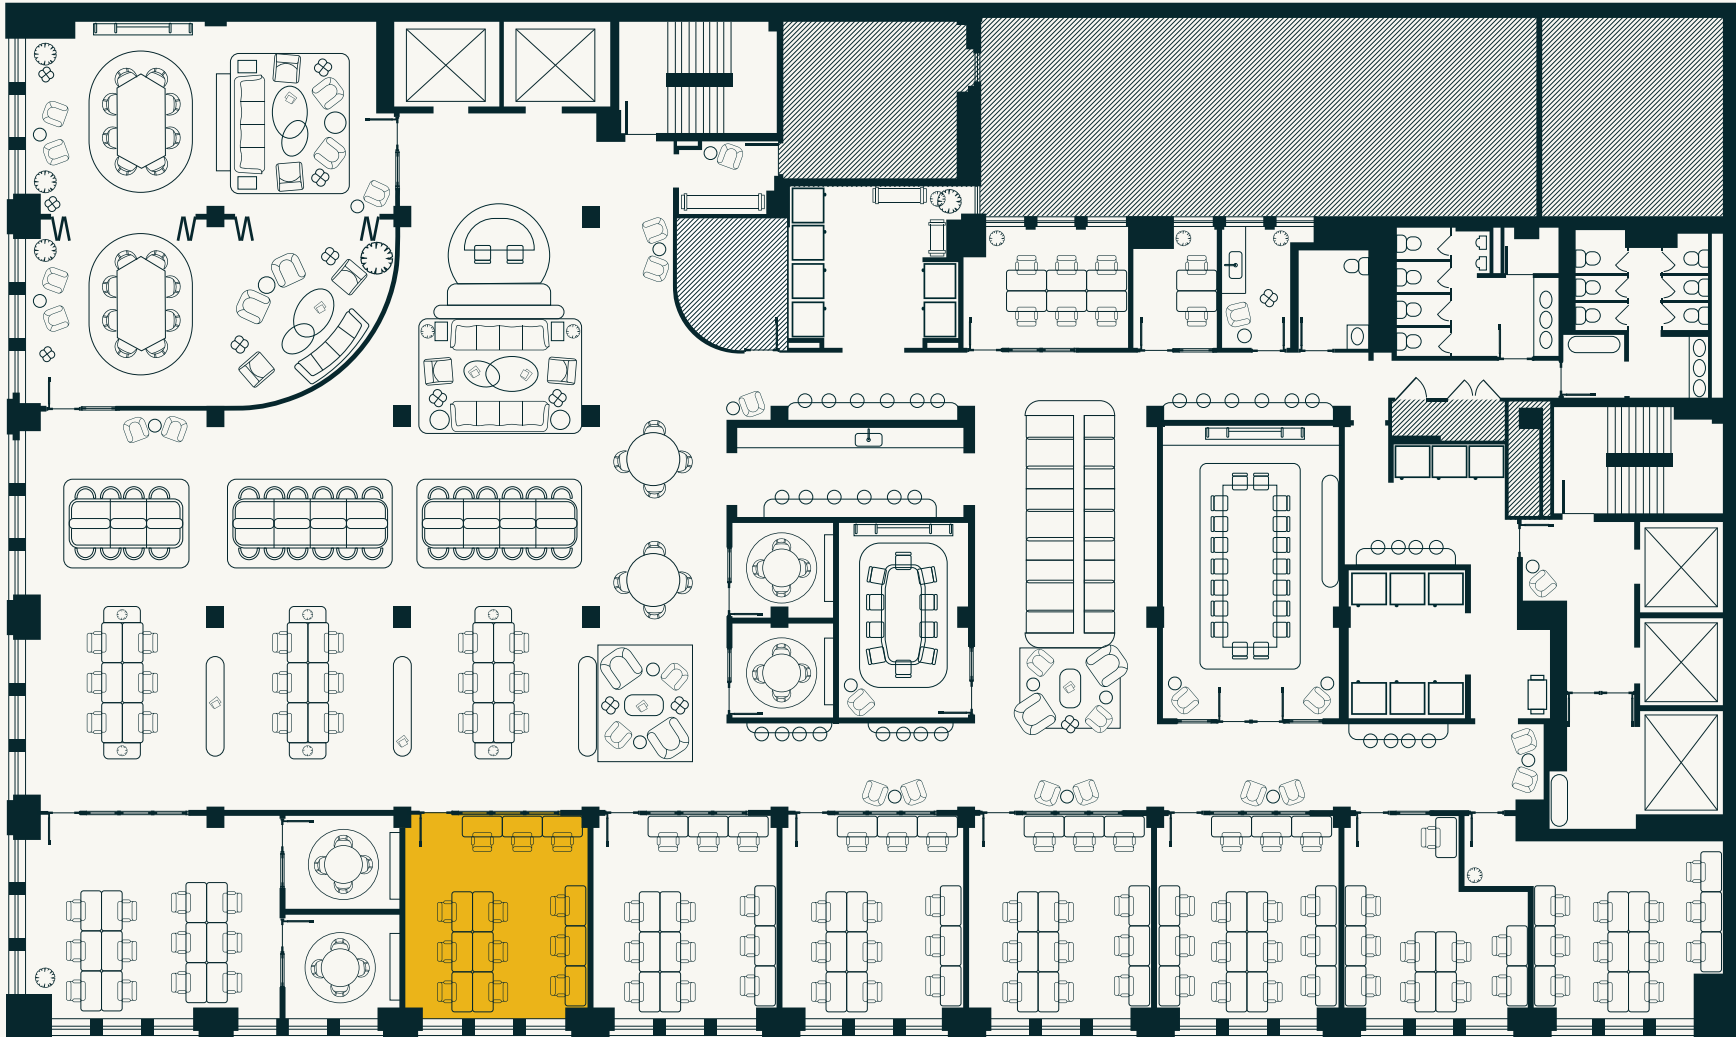

PRIVATE OFFICE 2
WILDE OFFICE

CAPACITY

Up to 12 desks

AMENITIES

- Private desks with lockable storage
- Extended access outside of business hours
- Executive assistant services available upon request

TECHNOLOGY

- Desks include built-in power