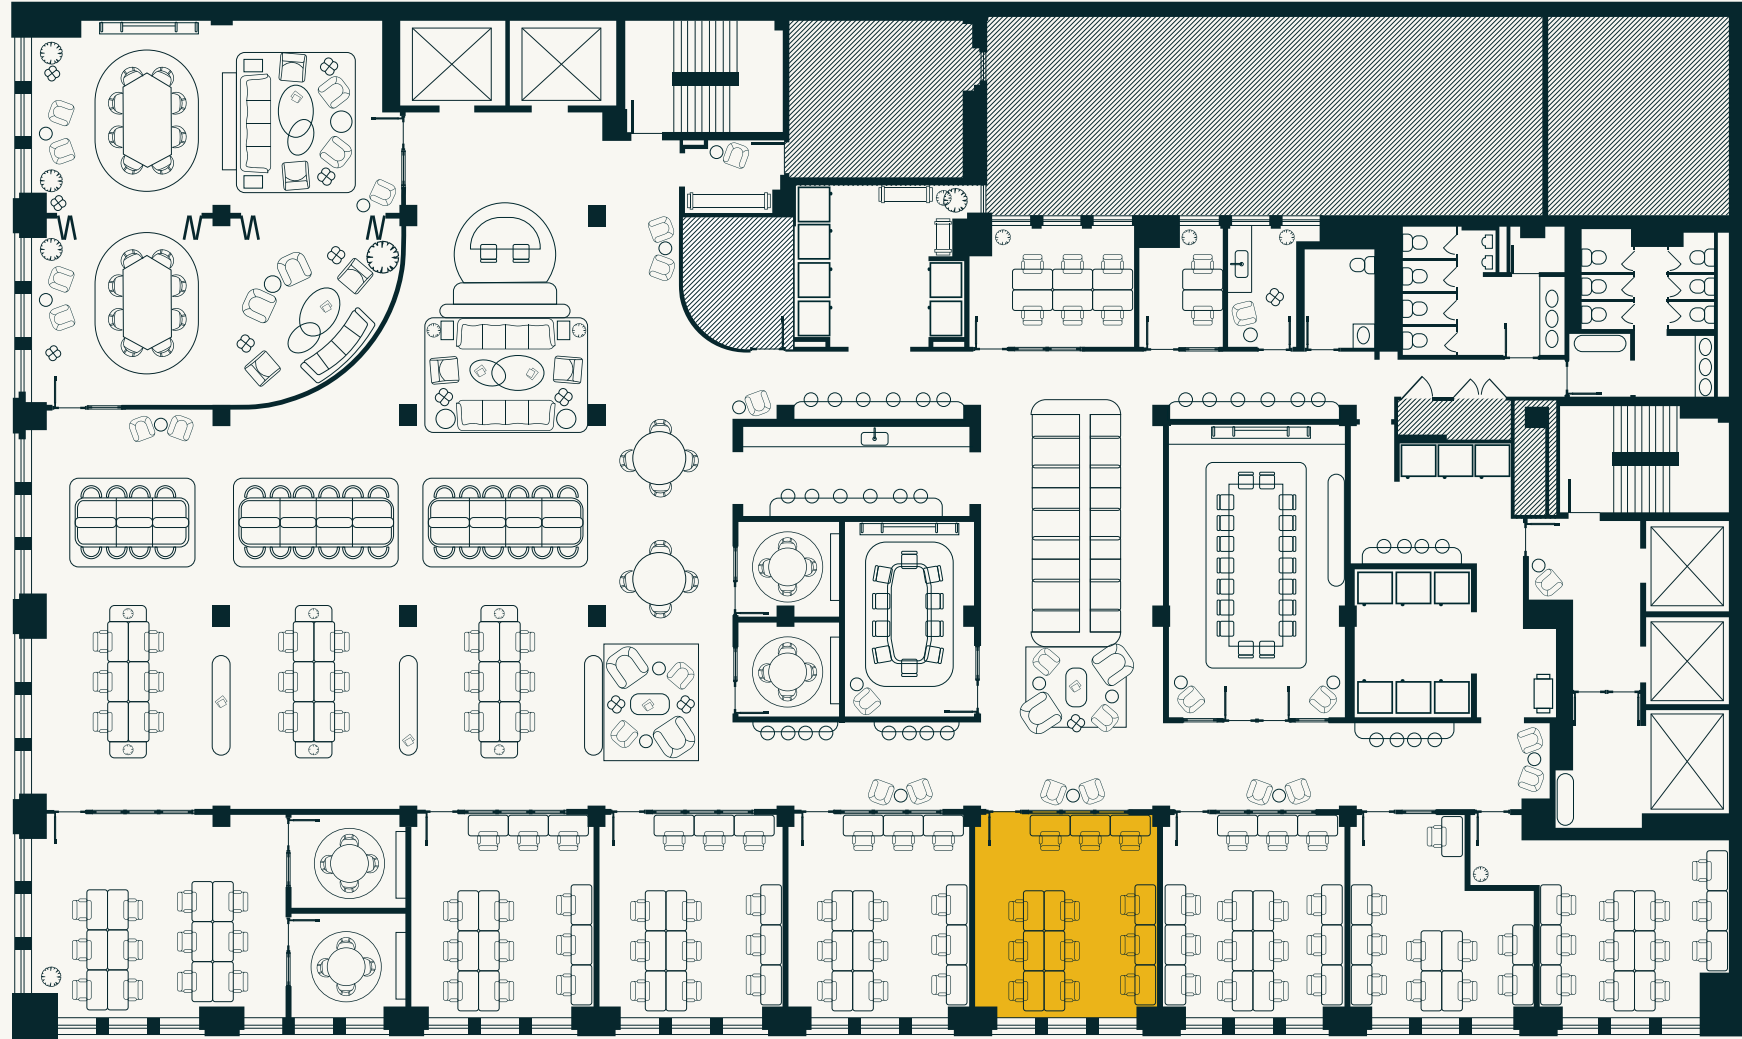

PRIVATE OFFICE 5

MORGAN OFFICE

CAPACITY

Up to 12 desks

AMENITIES

- Private desks with lockable storage
- Extended access outside of business hours
- Executive assistant services available upon request

TECHNOLOGY

- Desks include built-in power