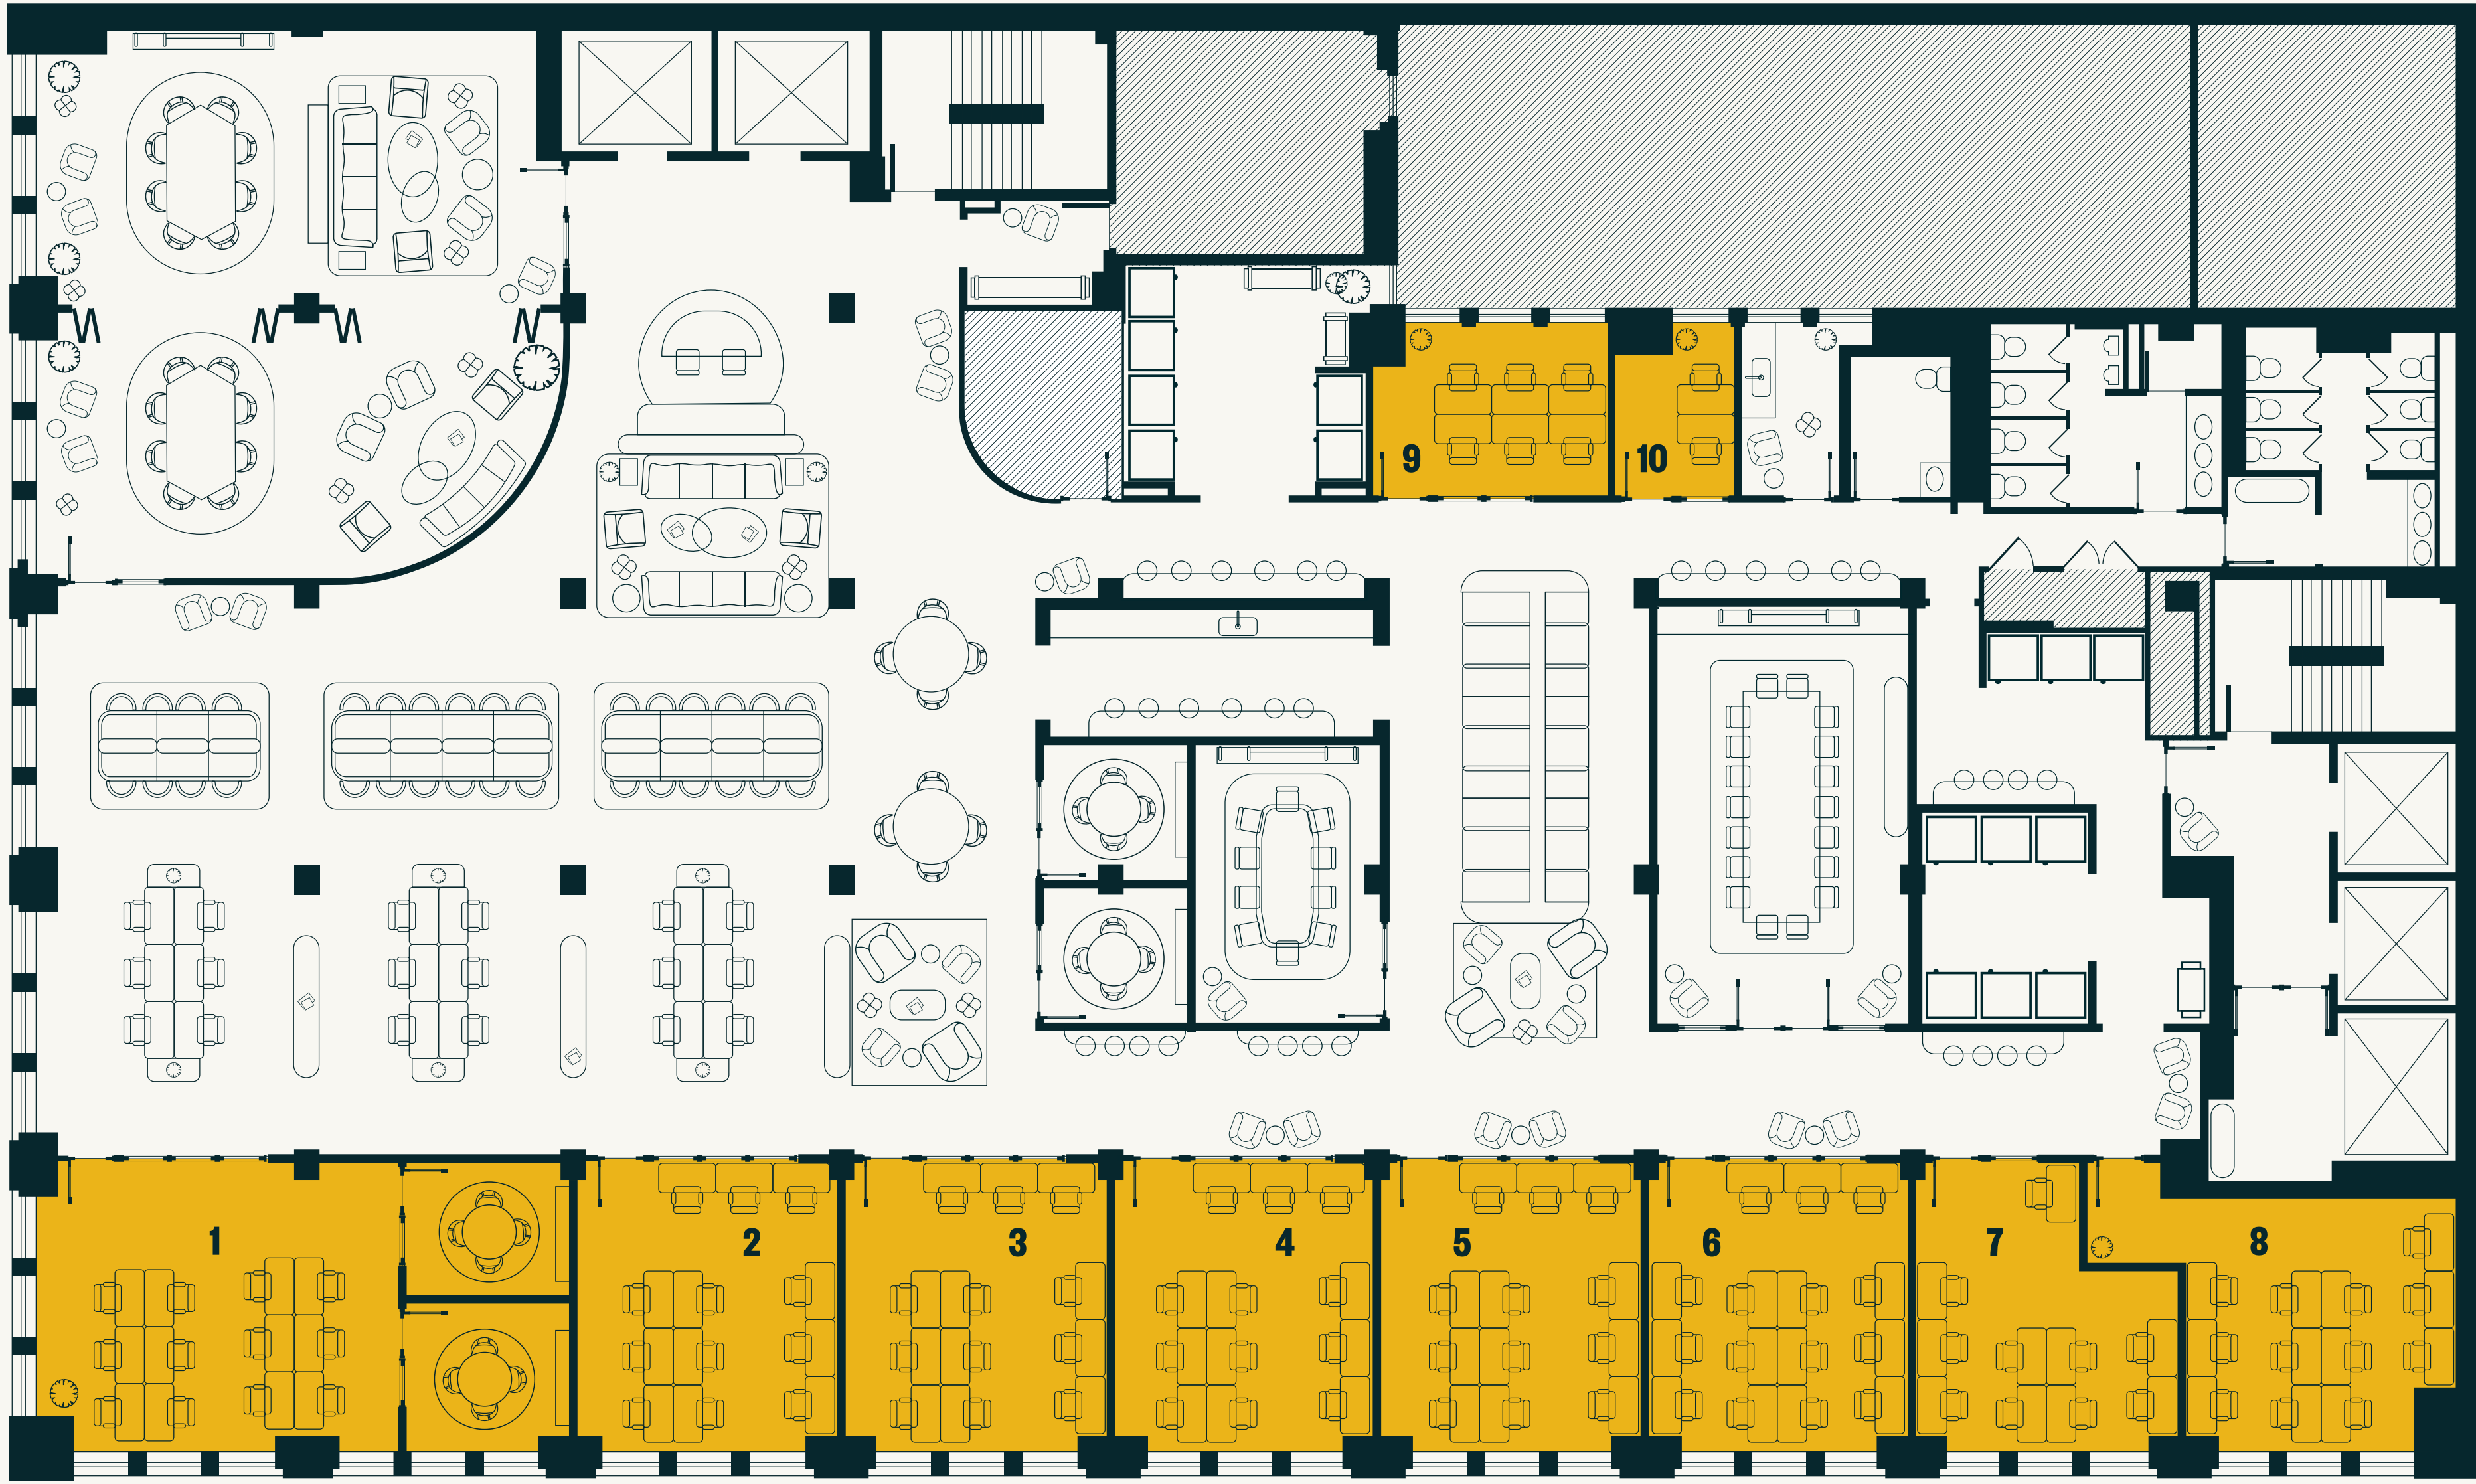

THE MALIN NOMAD

387 PARK AVE S, 5TH FL, NEW YORK, NY 10016

Ten options for teams of two to 20 people. Bespoke solutions can be created for large teams, including a combination of Private Office, Dedicated Desk, and Access memberships as needed.

OFFICES

1. PARK OFFICE	Up to 12 desks
2. WILDE OFFICE	Up to 12 desks
3. YORK OFFICE	Up to 12 desks
4. BROADWAY OFFICE	Up to 12 desks
5. MORGAN OFFICE	Up to 12 desks
6. ROOSEVELT OFFICE	Up to 15 desks
7. TWAIN OFFICE	Up to 10 desks
8. LEXINGTON OFFICE	Up to 12 desks
9. GILSEY OFFICE	Up to 6 desks
10. MADISON OFFICE	Up to 2 desks

FLOORPLAN

PARK AVES

E 27TH ST

PRIVATE OFFICE 1
PARK OFFICE

CAPACITY

Up to 12 desks

AMENITIES

- Two ensuite meeting rooms
- Private desks with lockable storage
- Extended access outside of business hours
- Executive assistant services available upon request