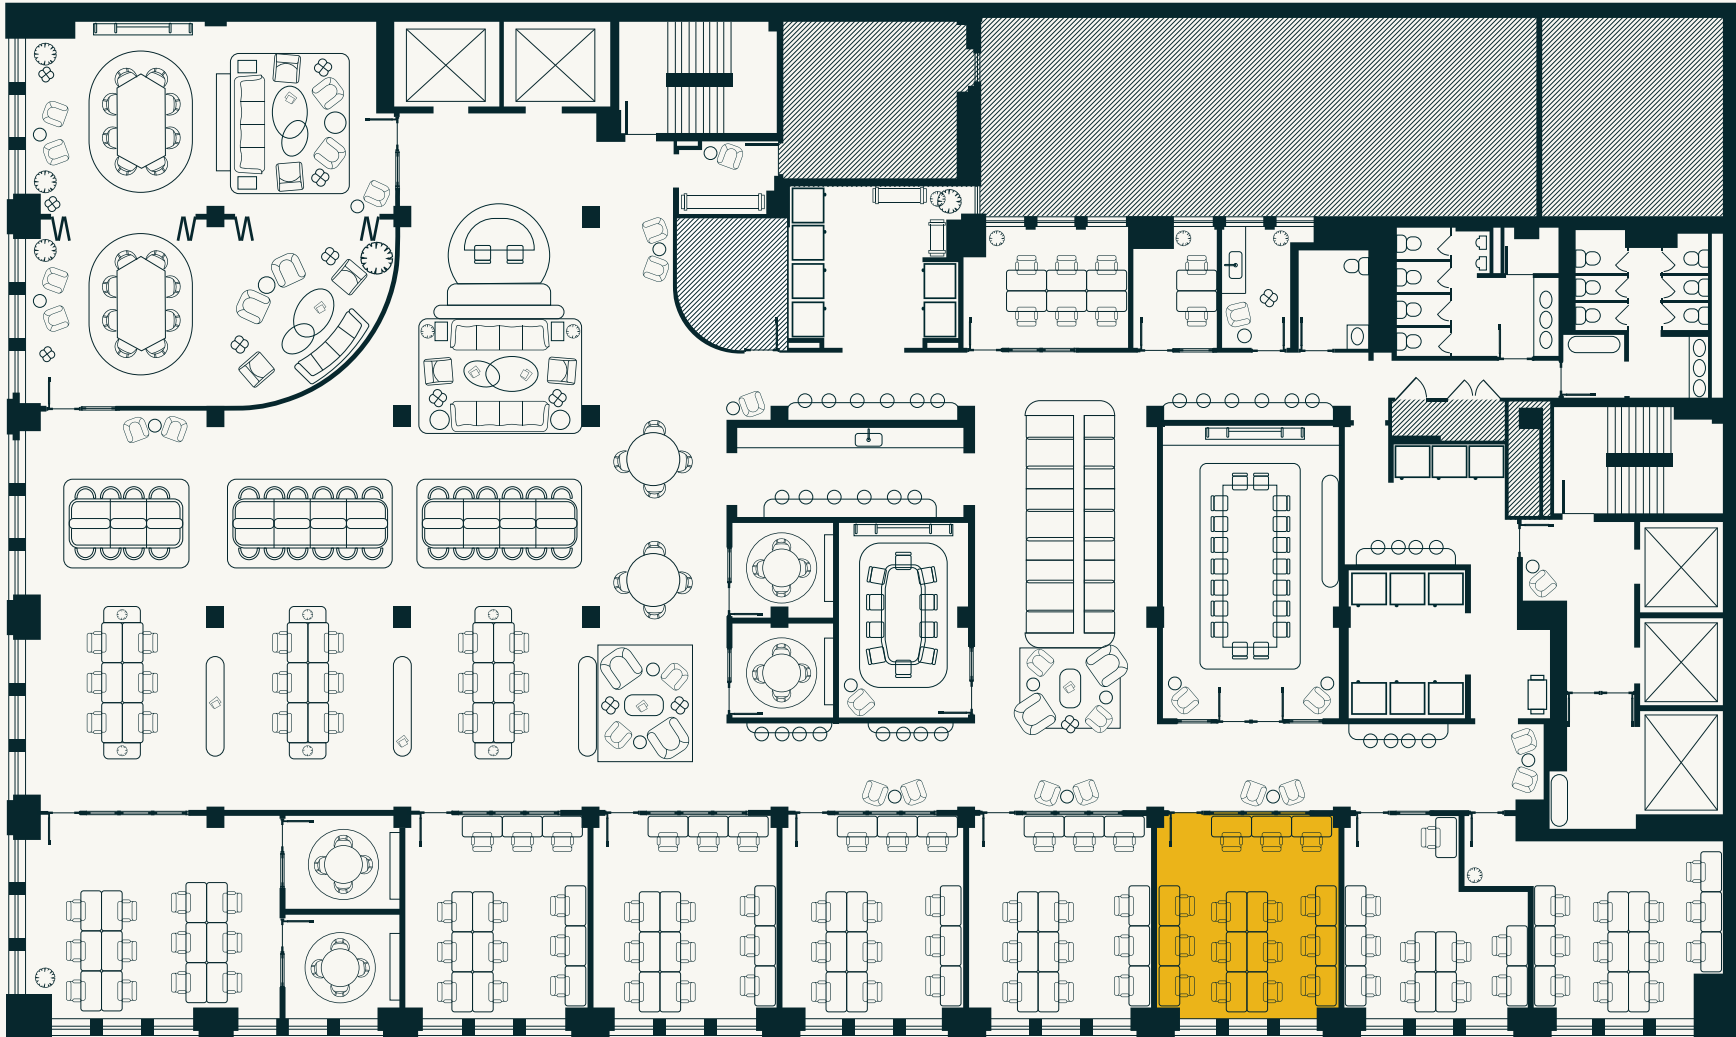

PRIVATE OFFICE 6

ROOSEVELT OFFICE

CAPACITY

Up to 15 desks

AMENITIES

- Private desks with lockable storage
- Extended access outside of business hours
- Executive assistant services available upon request

TECHNOLOGY

- Desks include built-in power