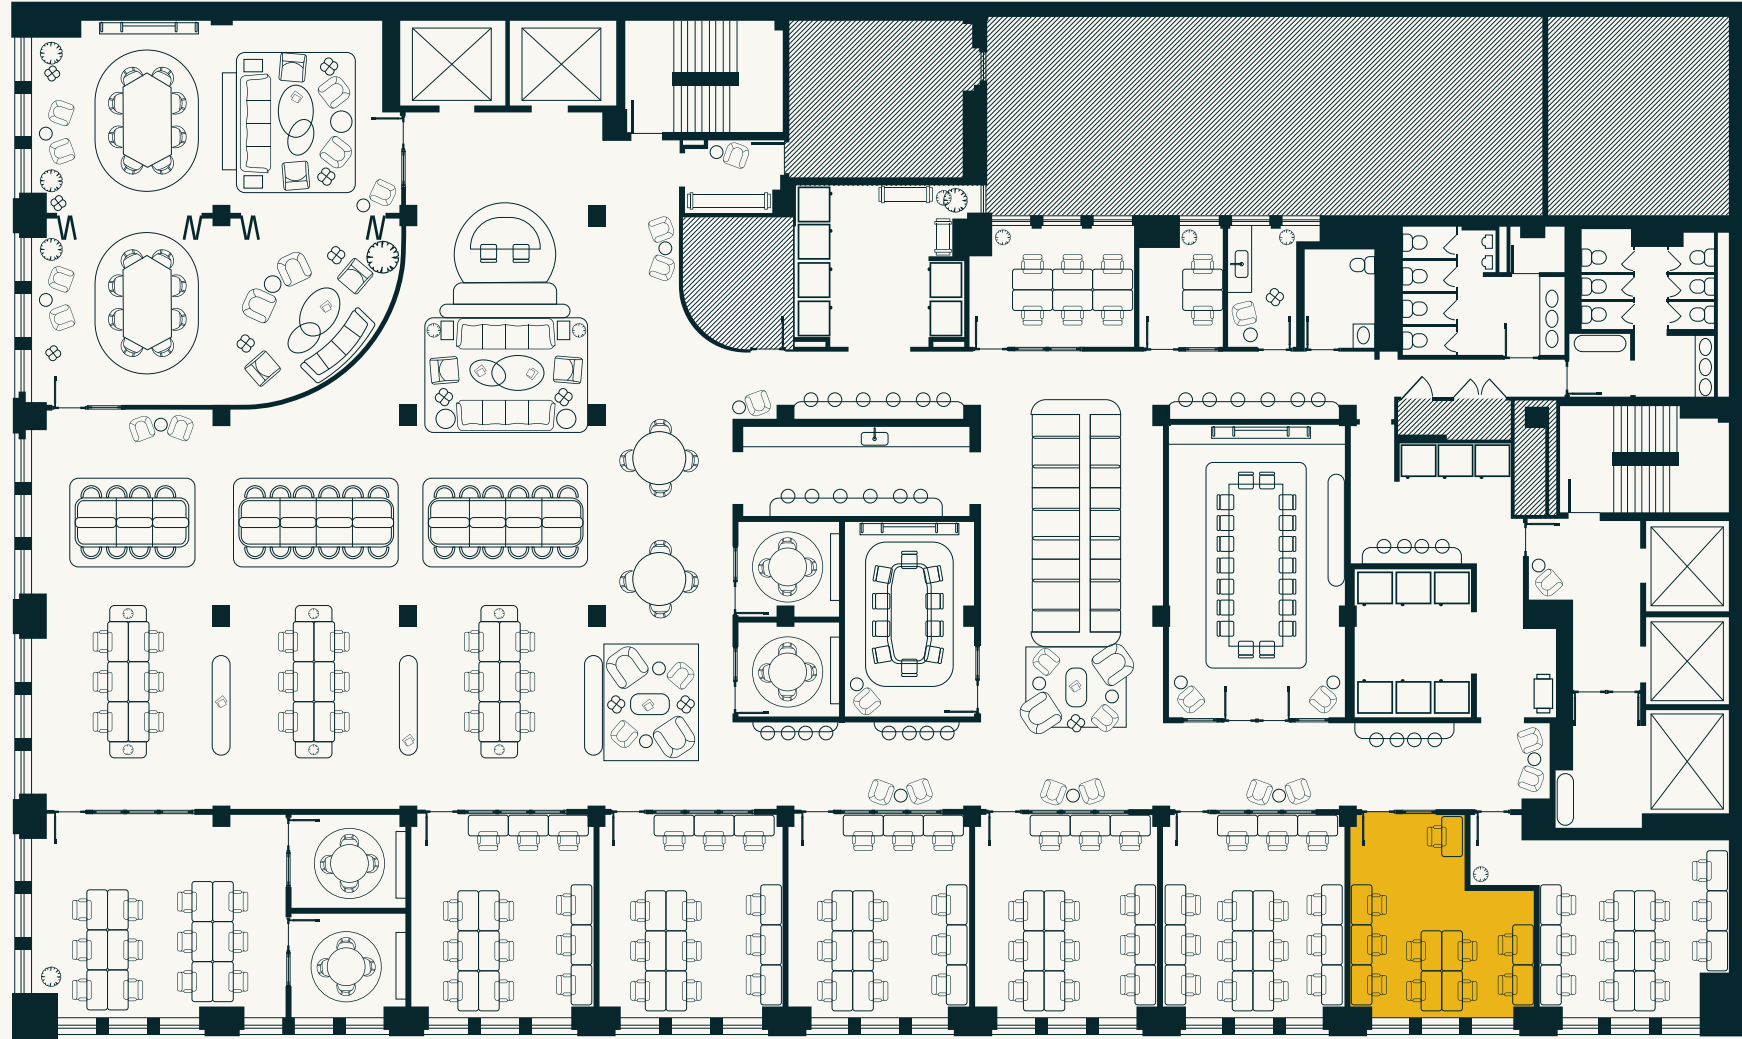

PRIVATE OFFICE 7

TWAIN OFFICE

CAPACITY

Up to 10 desks

AMENITIES

- Private desks with lockable storage
- Extended access outside of business hours
- Executive assistant services available upon request

TECHNOLOGY

- Desks include built-in power