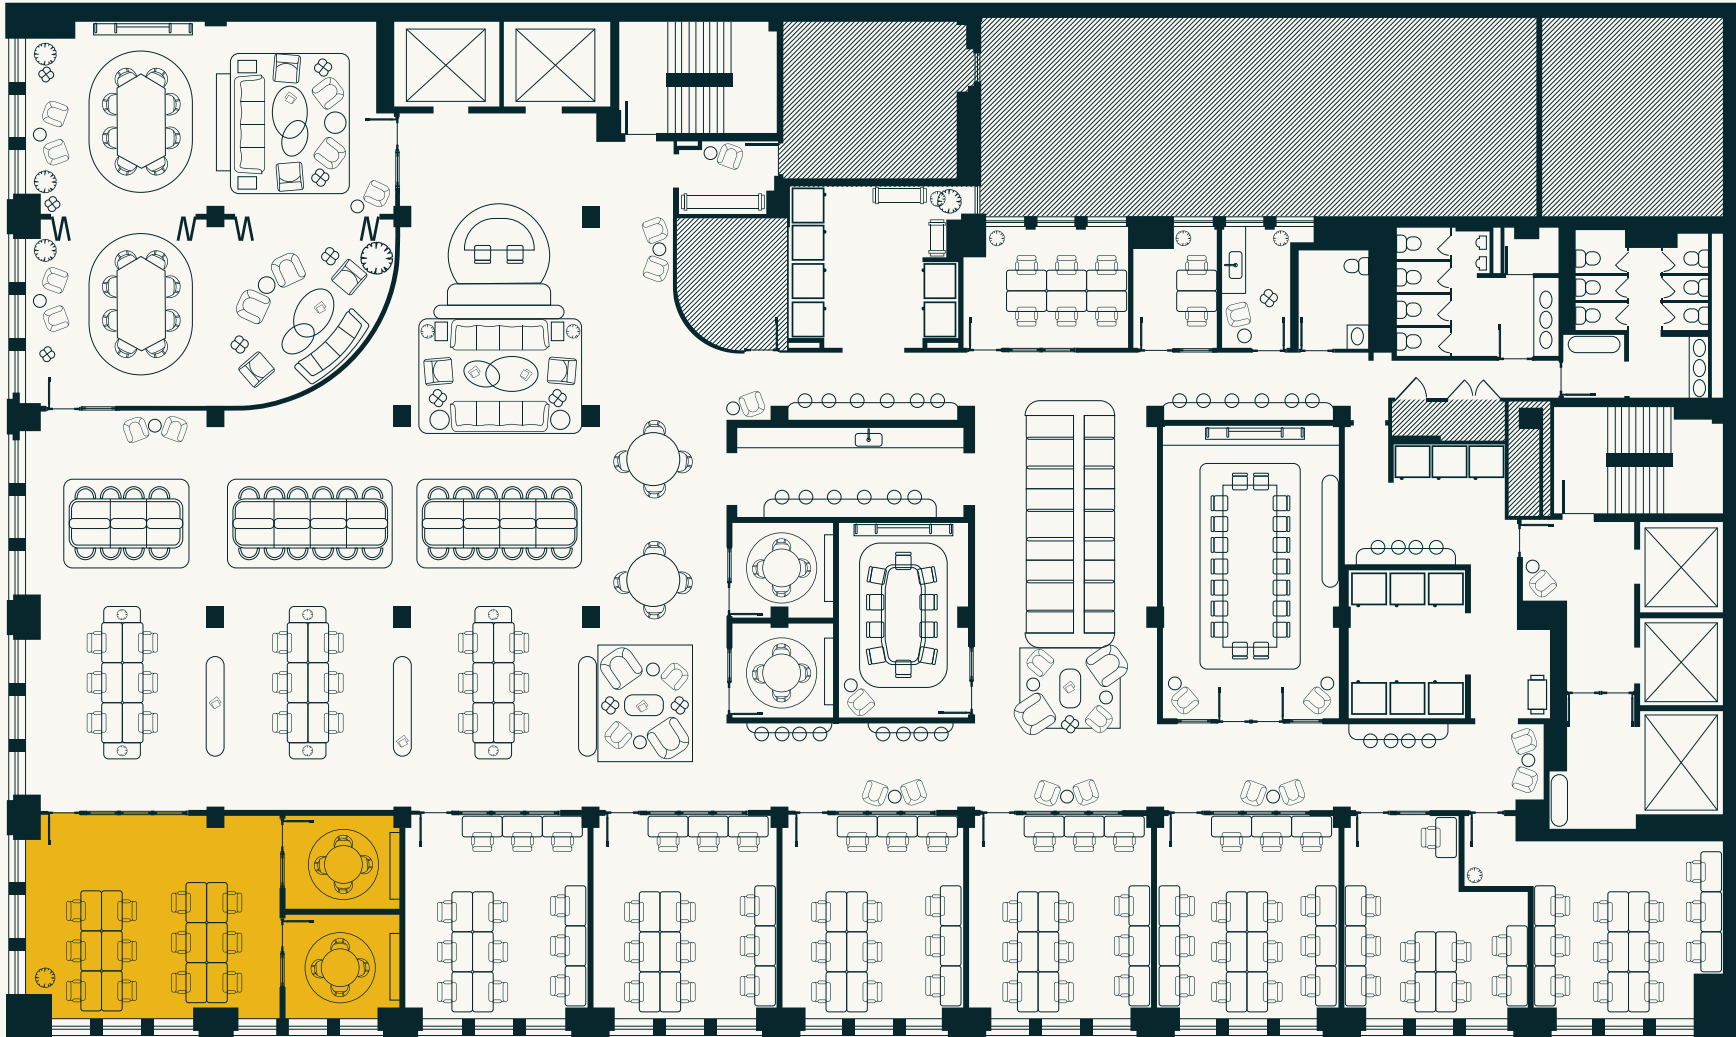

PRIVATE OFFICE 1
PARK OFFICE

CAPACITY

Up to 12 desks

AMENITIES

- Two ensuite meeting rooms
- Private desks with lockable storage
- Extended access outside of business hours
- Executive assistant services available upon request

TECHNOLOGY

- Desks include built-in power