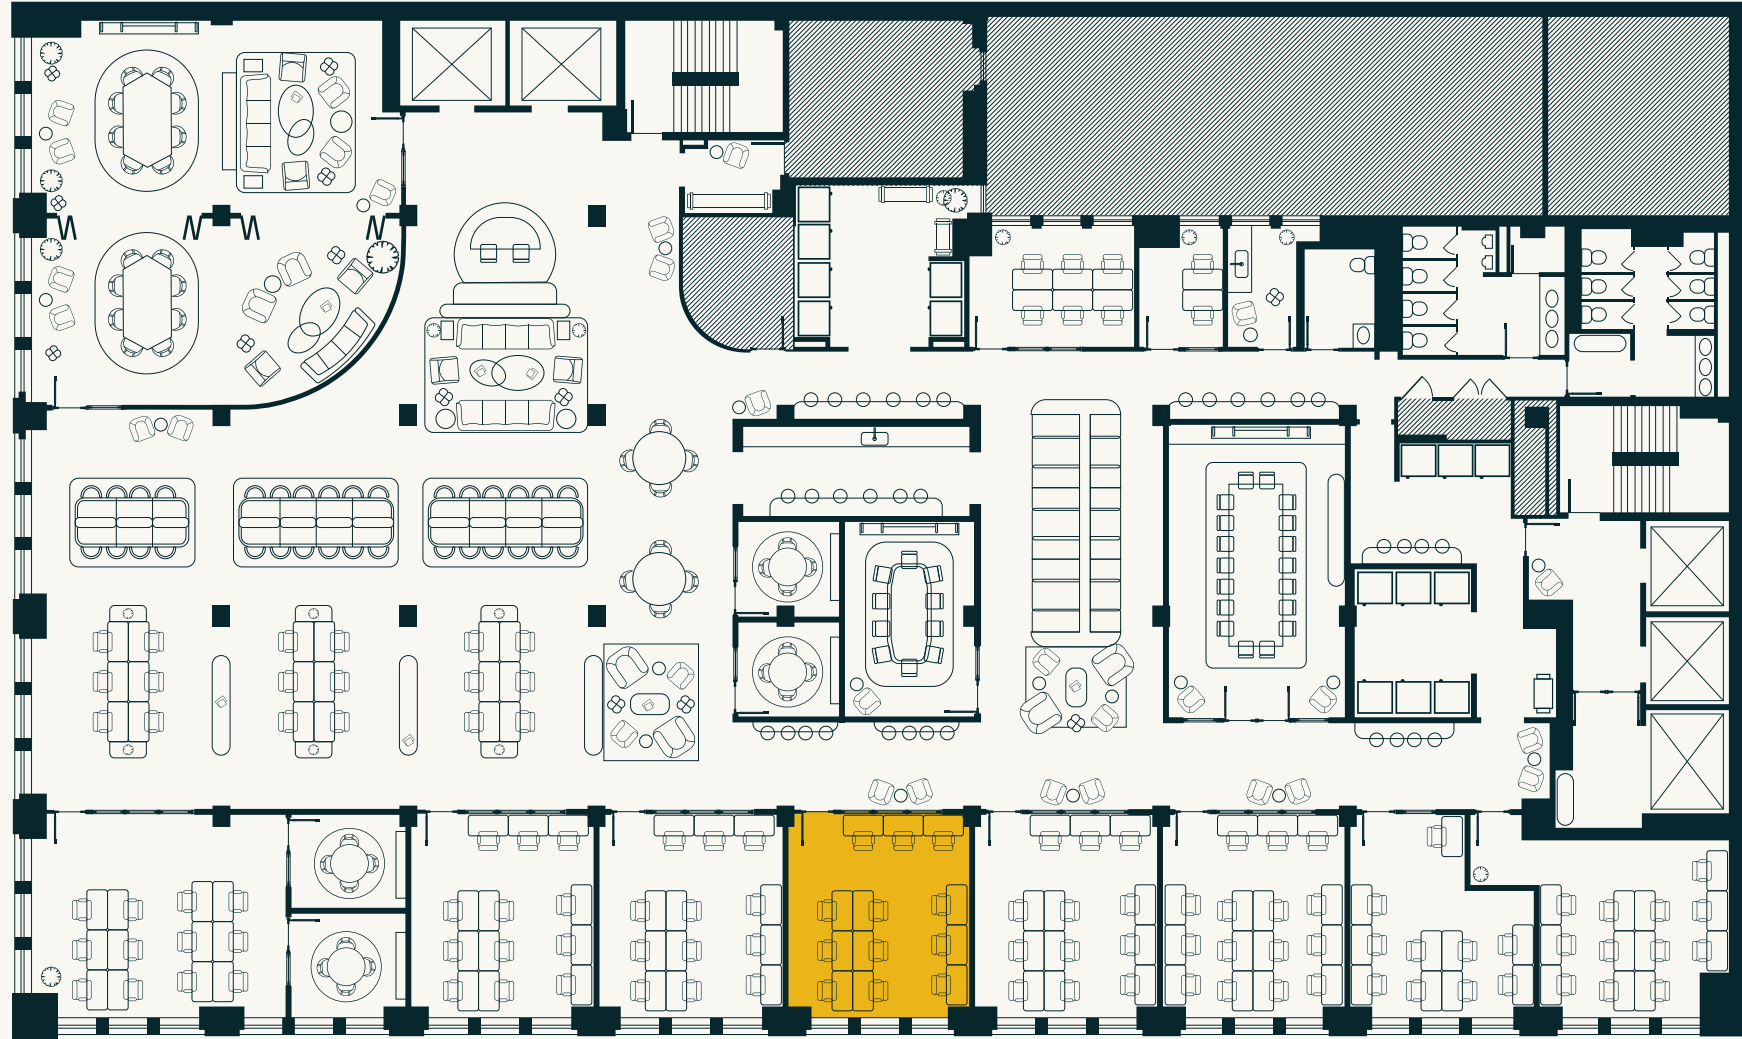

TECHNOLOGY

- Desks include built-in power

PRIVATE OFFICE 4

BROADWAY OFFICE

CAPACITY

Up to 12 desks

AMENITIES

- Private desks with lockable storage
- Extended access outside of business hours
- Executive assistant services available upon request

TECHNOLOGY

- Desks include built-in power

PRIVATE OFFICE 5

MORGAN OFFICE

CAPACITY

Up to 12 desks

AMENITIES

- Private desks with lockable storage
- Extended access outside of business hours
- Executive assistant services available upon request