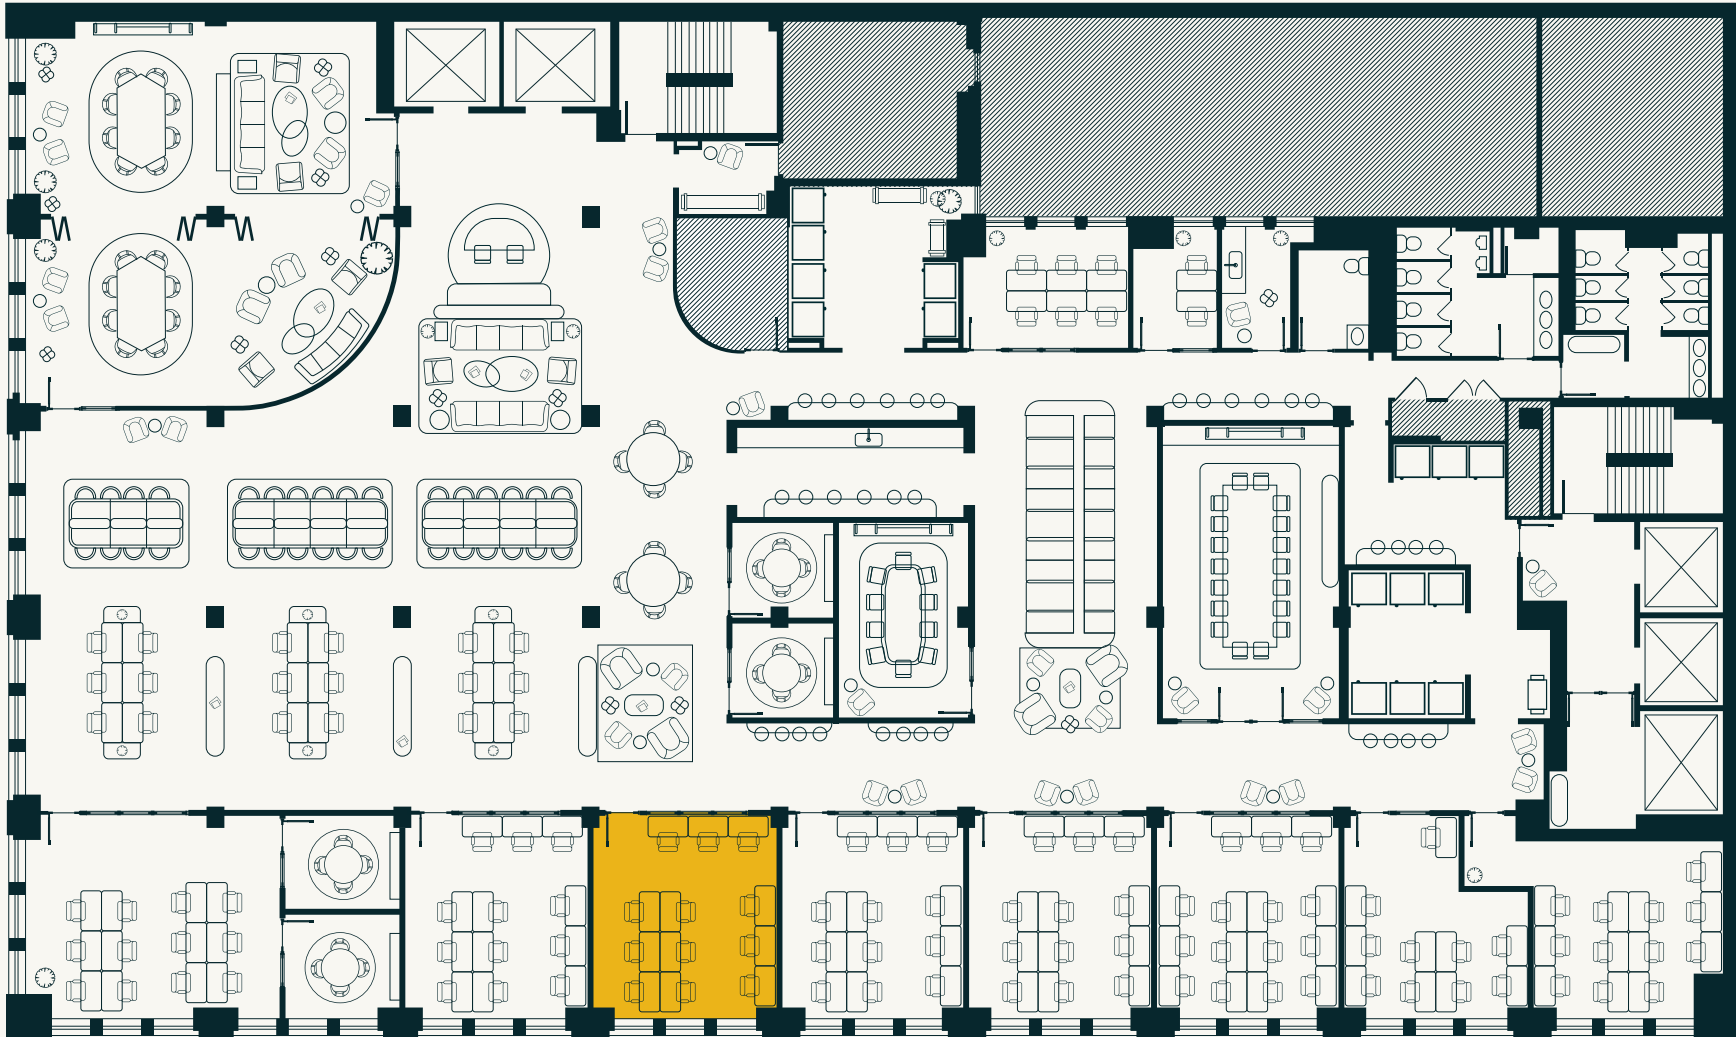

PRIVATE OFFICE 3
YORK OFFICE

CAPACITY

Up to 12 desks

AMENITIES

- Private desks with lockable storage
- Extended access outside of business hours
- Executive assistant services available upon request

TECHNOLOGY

- Desks include built-in power