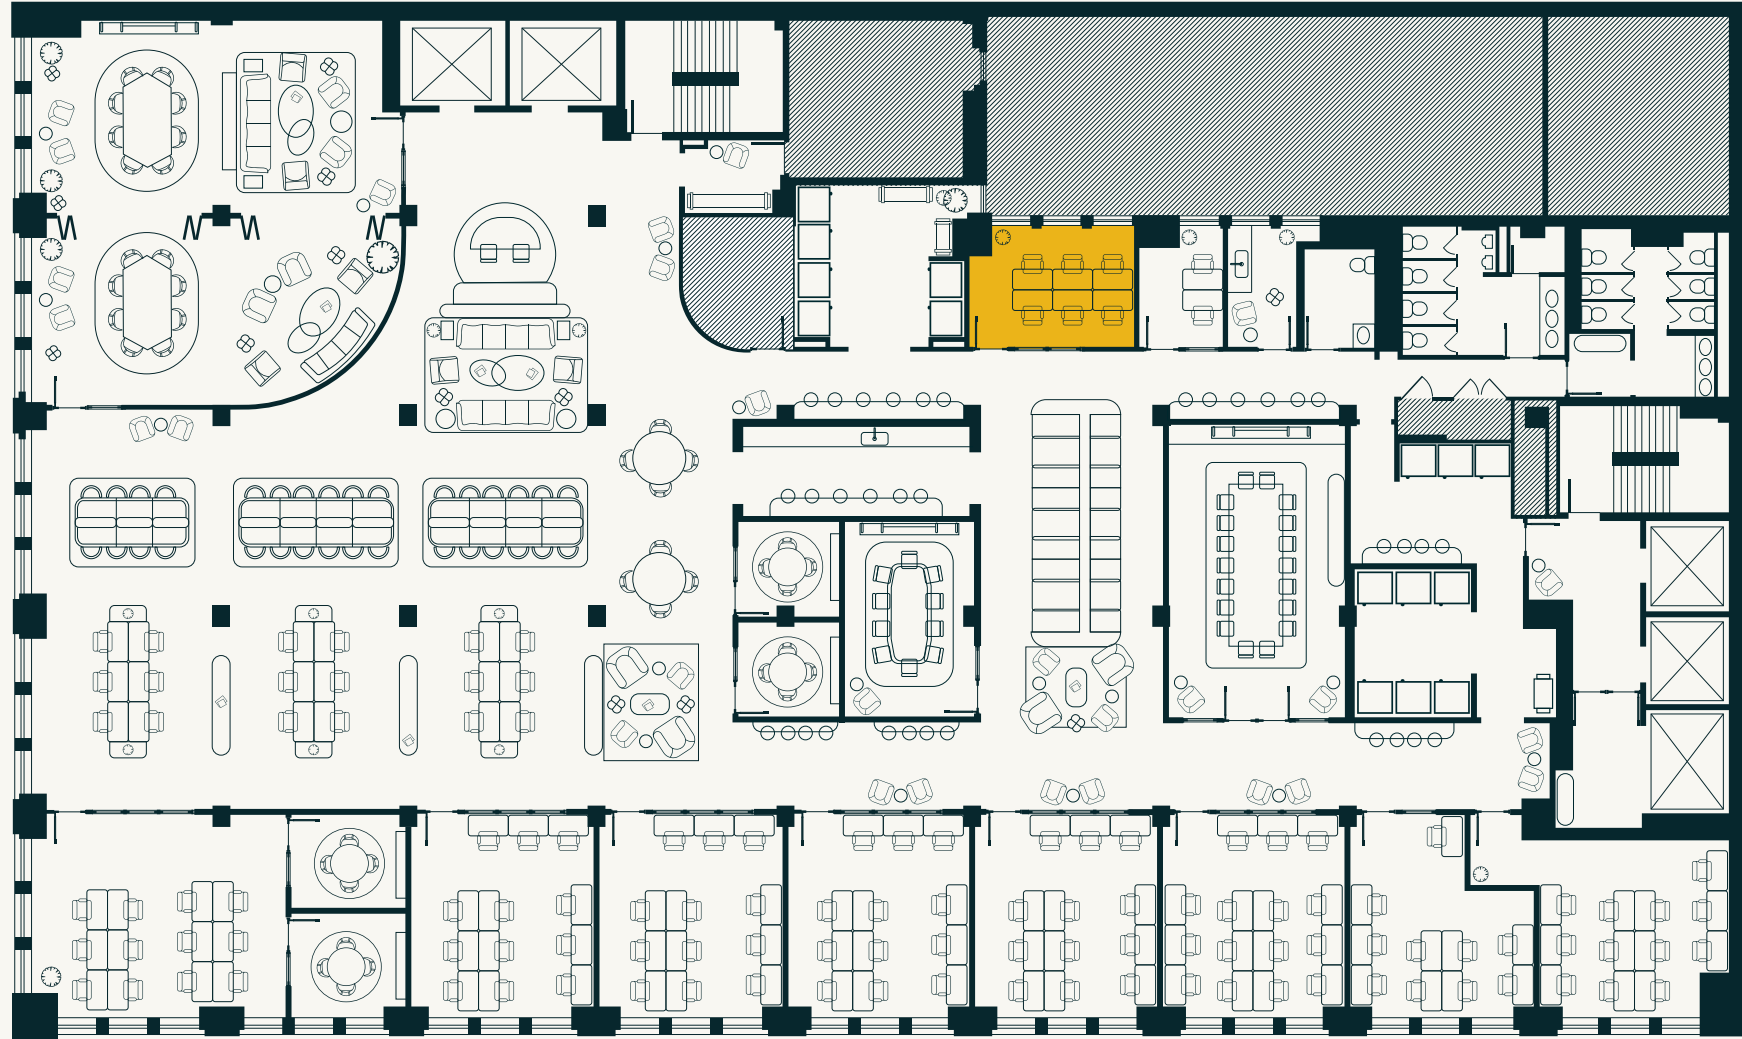

PRIVATE OFFICE 9

GILSEY OFFICE

CAPACITY

Up to 6 desks

AMENITIES

- Private desks with lockable storage
- Extended access outside of business hours
- Executive assistant services available upon request

TECHNOLOGY

- Desks include built-in power