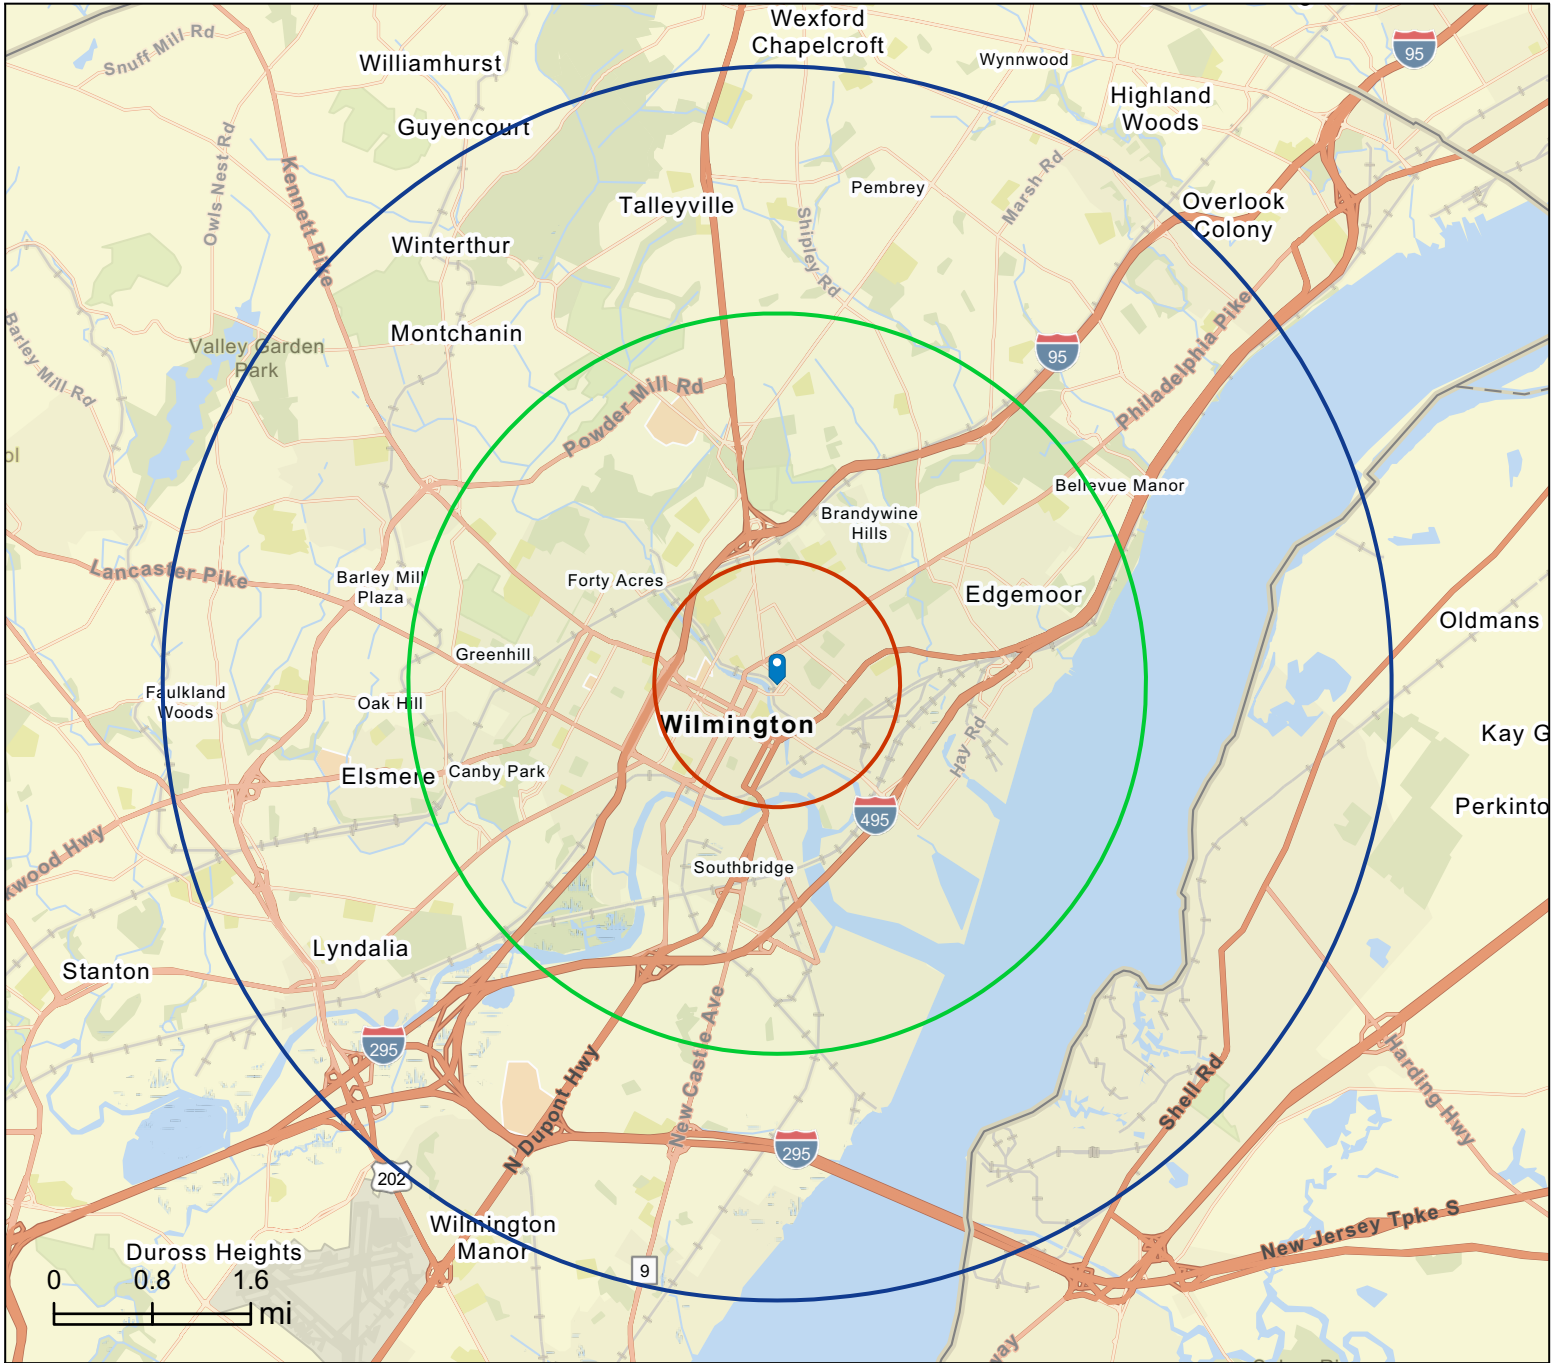

Site Details Map

1603 Jessup St, Wilmington, Delaware, 19802
Rings: 1, 3, 5 mile radii

Prepared by Esri
Latitude: 39.74961
Longitude: -75.53878

This site is located in:

- City:** Wilmington
- County:** New Castle County
- State:** Delaware
- ZIP Code:** 19802
- Census Tract:** 10003000602
- Census Block Group:** 100030006023
- CBSA:** Philadelphia-Camden-Wilmington, PA-NJ-DE-MD Metropolitan Statistical Area