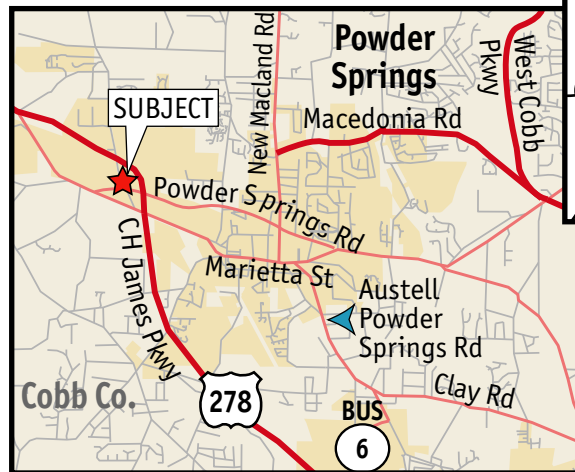

FOR SALE OR LEASE

6,400 Up To 12,800 Sq. Ft. Available
3404 Florence Circle, Powder Springs, GA 30127

- New Construction
- Office Build To Suit
- Docks & Drive-Ins
- 16' Clear Height
- Clear Span!

For more information, contact:
Wilson Covington
wcovington@kingrealty.net
Tel 404.942.2073
Fax 404.942.2114