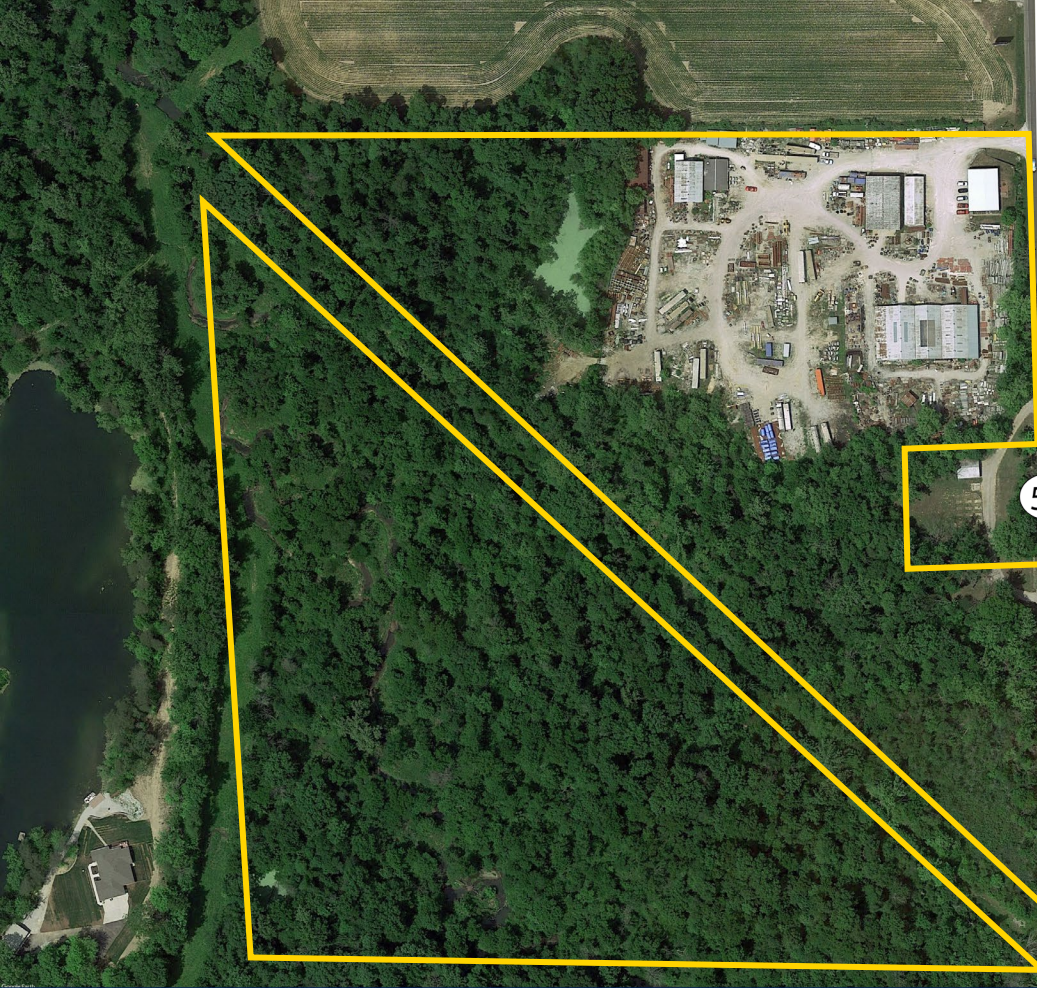

George Manley SIOR
+1 317 713 2166
george.manley@colliers.com