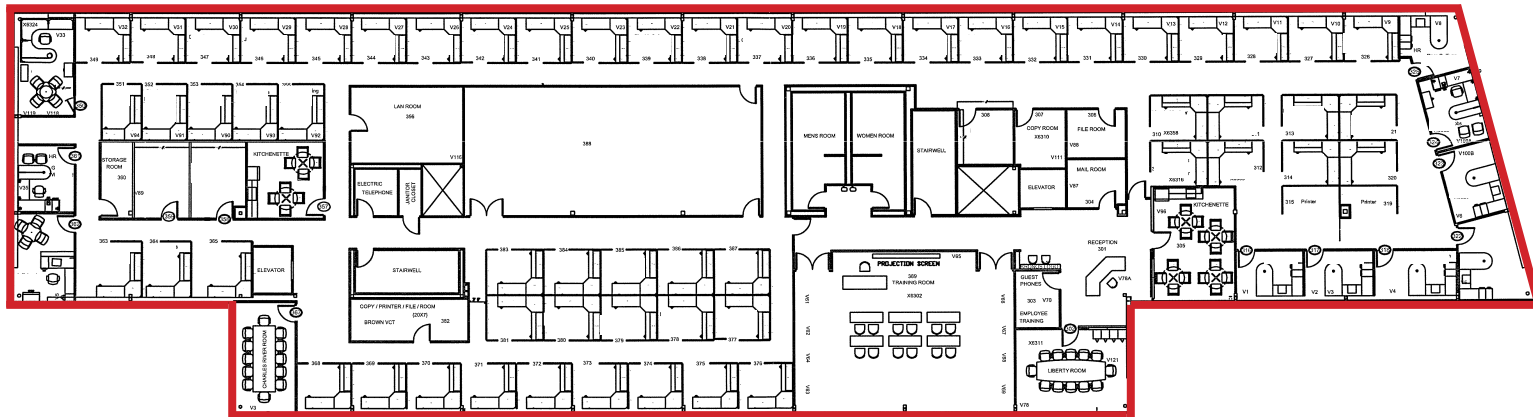

285 BILLERICA ROAD
CHELMSFORD, MASSACHUSETTS

WILLIAM
& REEVES
COMMERCIAL REAL ESTATE

THIRD FLOOR

AVAILABLE
"A"
± 17,156 RSF

FOR ADDITIONAL INFORMATION CONTACT DEANE @ 603.315-0808 | DEANE@WRCRE.COM