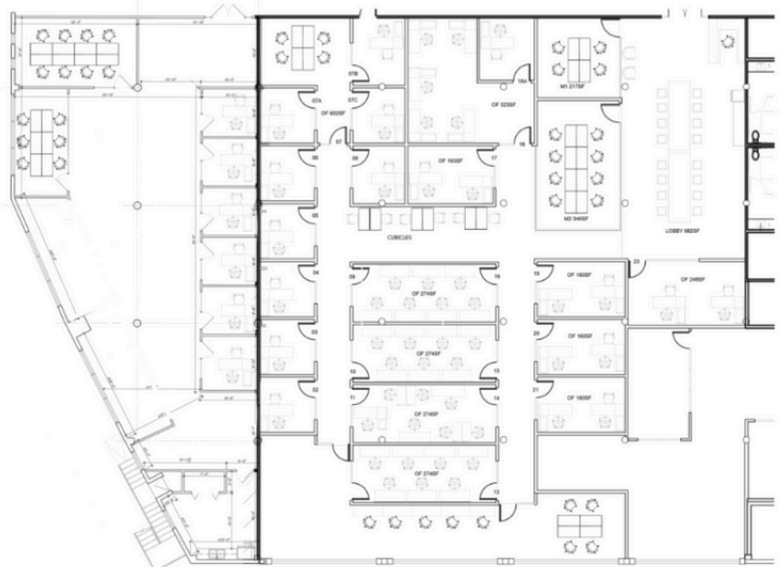

# BUSINESS SERVICES

Small Conference Room	\$45 Hourly
Medium Conference Room	\$50 Hourly
Large Conference Room	\$60 Hourly
Co-Working	\$100 Monthly
Business Address	\$55 Monthly
Dedicated Desk	\$400 Monthly
Small Office	\$1,000 Monthly
Medium Office	\$1,400 Monthly
Large Office	\$2,000 Monthly