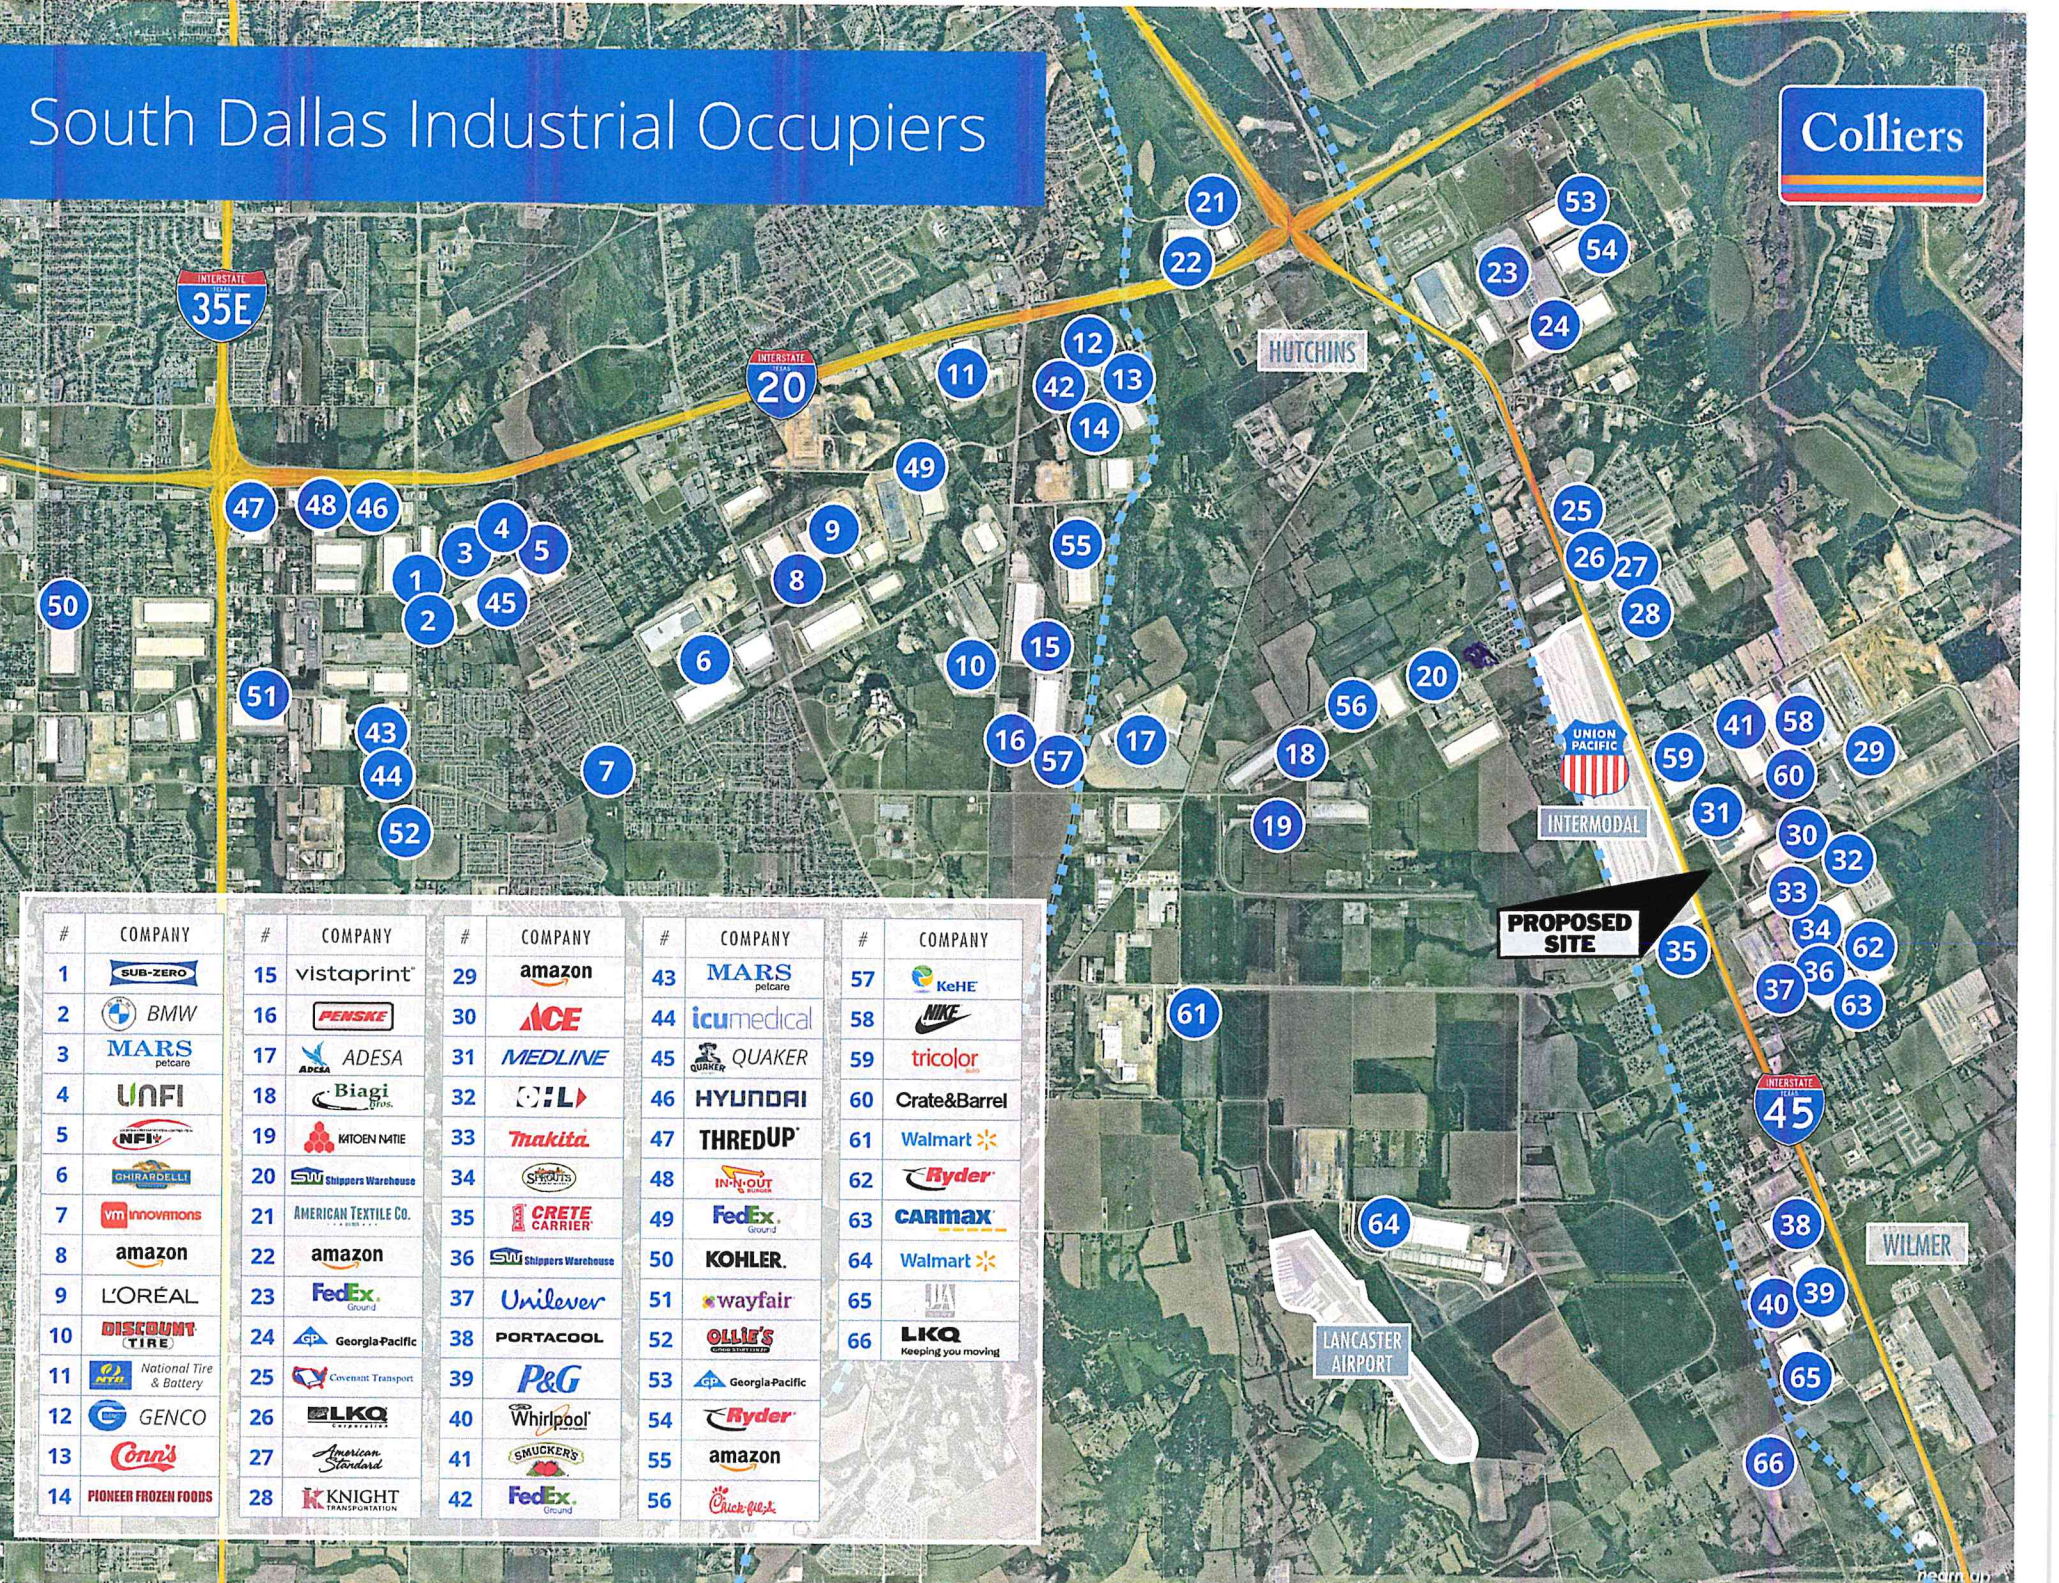

# South Dallas Industrial Occupiers

#	COMPANY	#	COMPANY	#	COMPANY	#	COMPANY	#	COMPANY
1	SUB-ZERO	15	vistaprint	29	amazon	43	MARS pelicare	57	KeHE
2	BMW	16	PENSKE	30	ACE	44	icumedical	58	NIKE
3	MARS pelicare	17	ADESA	31	MEDLINE	45	QUAKER	59	tricolor
4	UNFI	18	Biagi	32	OIL	46	HYUNDAI	60	Crate&Barrel
5	NFI	19	KATOEN NATIE	33	Makita	47	THREDUP	61	Walmart
6	GHIRARDELLI	20	SW Shippers Warehouse	34	SPROUTS	48	IN-N-OUT	62	Ryder
7	vm innovmons	21	AMERICAN TEXTILE CO.	35	CRETE CARRIER	49	FedEx Ground	63	CARIMAX
8	amazon	22	amazon	36	SW Shippers Warehouse	50	KOHLER	64	Walmart
9	L'OREAL	23	FedEx Ground	37	Unilever	51	wayfair	65	LKA
10	DISCOUNT TIRE	24	Georga-Pacific	38	PORTACOOOL	52	OLLIE'S	66	LKO Keeping you moving
11	National Tire & Battery	25	Covenant Transport	39	P&G	53	Georga-Pacific		
12	GENCO	26	LKO	40	Whirlpool	54	Ryder		
13	Conn's	27	American Standard	41	SMUCKER'S	55	amazon		
14	PIONEER FROZEN FOODS	28	KNIGHT TRANSPORTATION	42	FedEx Ground	56	Chick-fil-e		