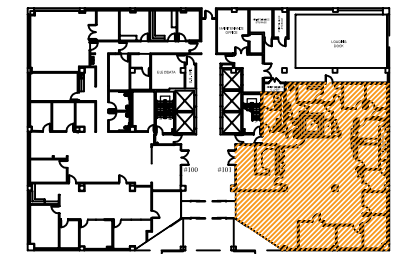

#101

Suite 101
 SCALE: 3/32" = 1'-0"
 (11x17)

6,438 RSF

Legend:

Key Plan

no.	issue	date

Title:

First Floor

Scale: N.T.S.

Drawn By:

Date:

Project Name and Location:

1407 Union Avenue
Memphis, TN 38104

Suite/Room #

Suite #101