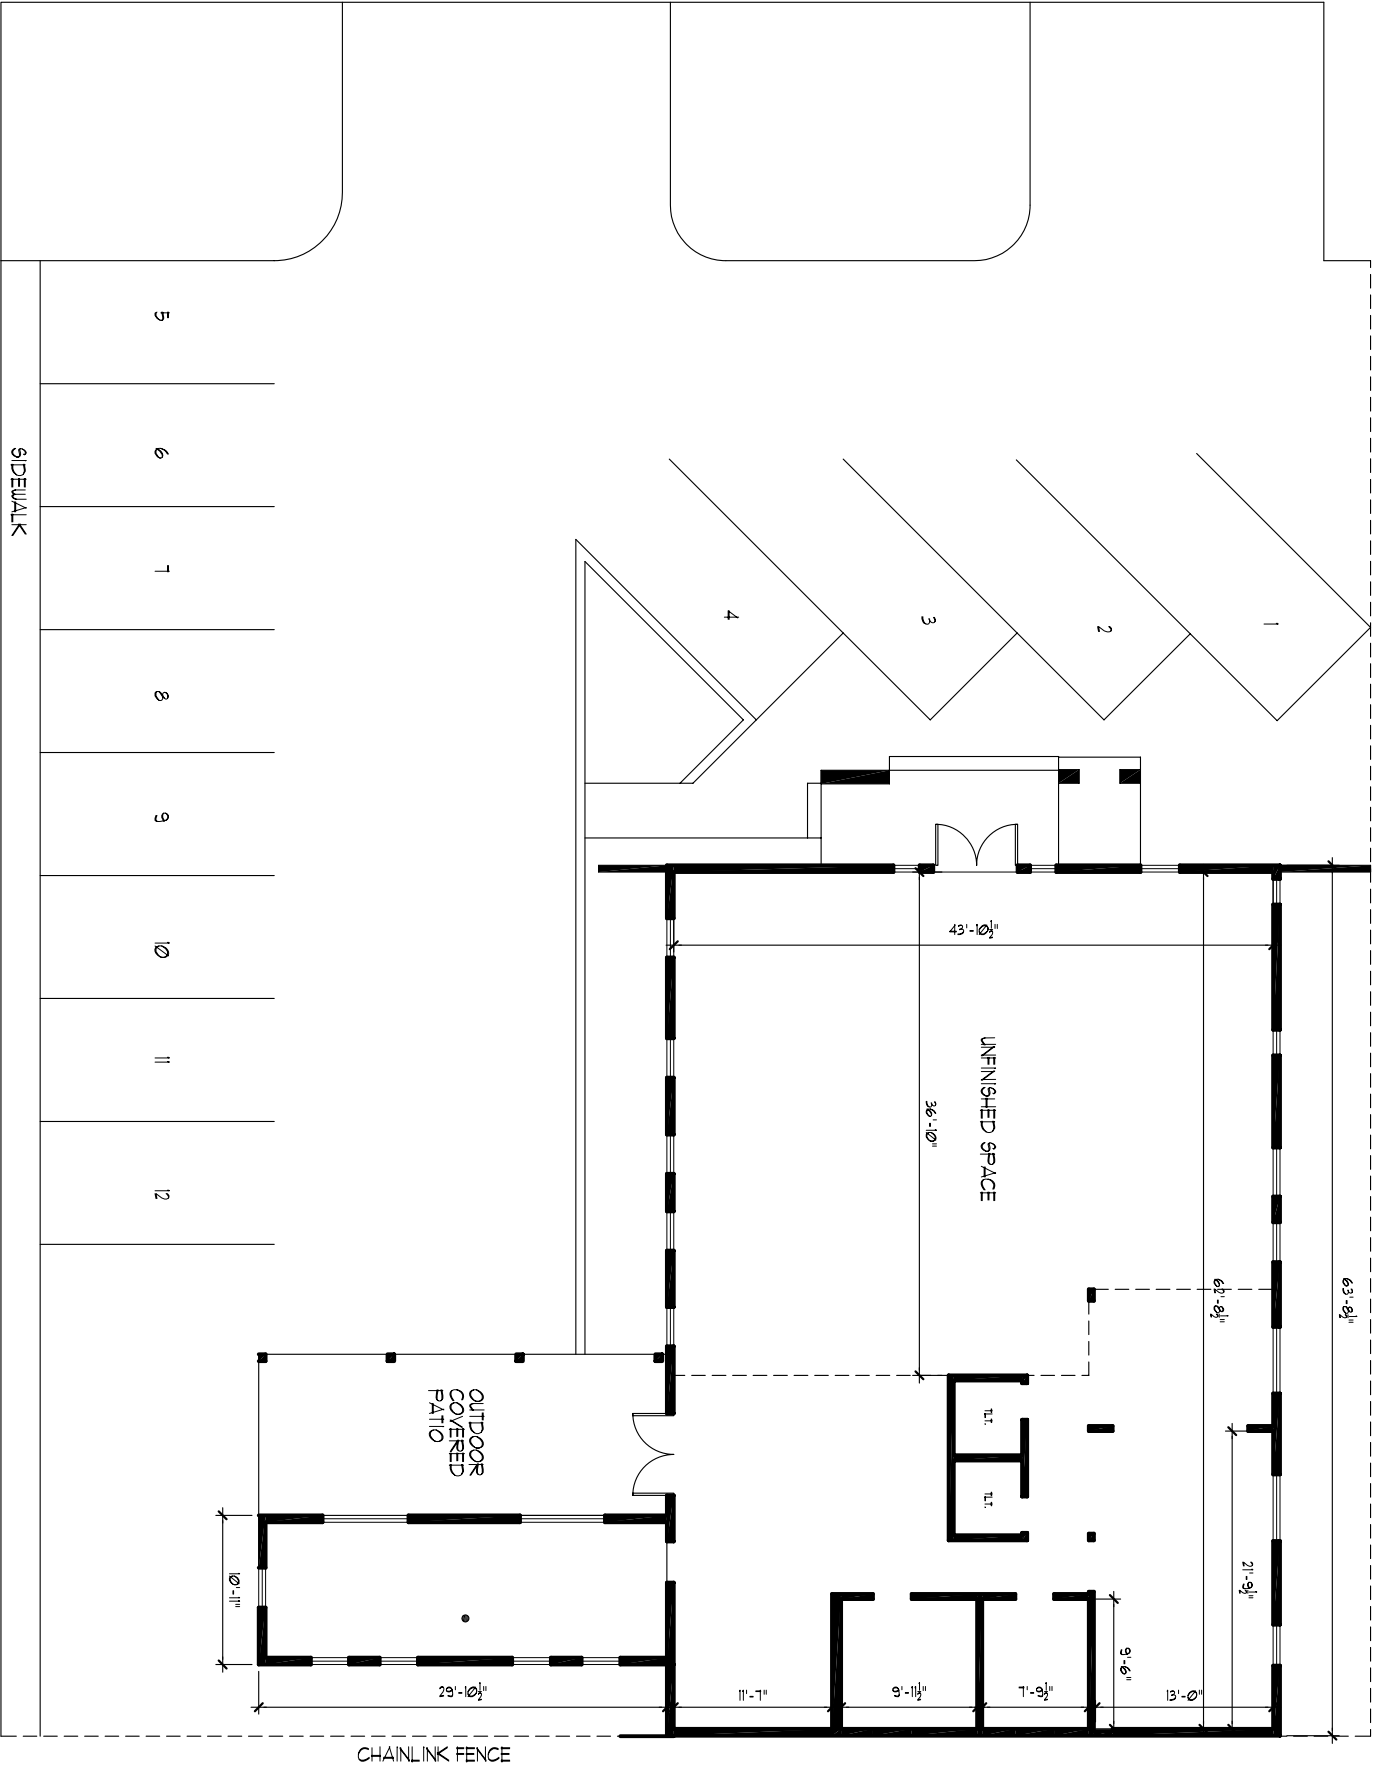

# NW MILITARY HWY

13622 NW MILITARY HWY  
13622 NW MILITARY HWY  
AREA: 3,085 SF. ZONED: C-2NA

NORTH

SAN ANTONIO, TEXAS 78231