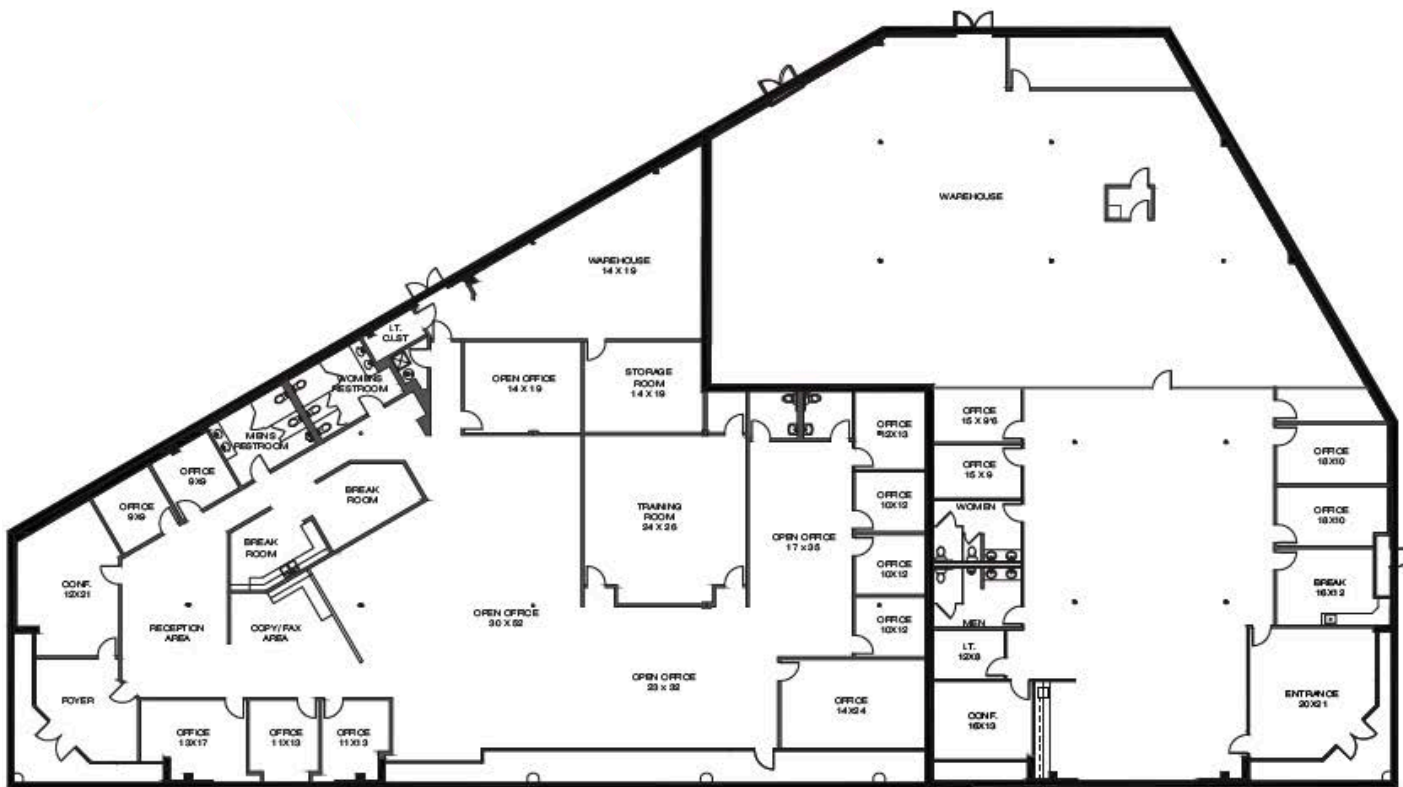

10105 W TECHNOLOGY BLVD. Dallas, TX 75220

+/- 20,678 SF Available
FOR SALE

CHRISTOPHER KELLY
RICH YOUNG, JR. | SIOR
972-236-7645
CHRISTOPHER@RICHYOUNGCOMPANY.COM
RICHJR@RICHYOUNGCOMPANY.COM