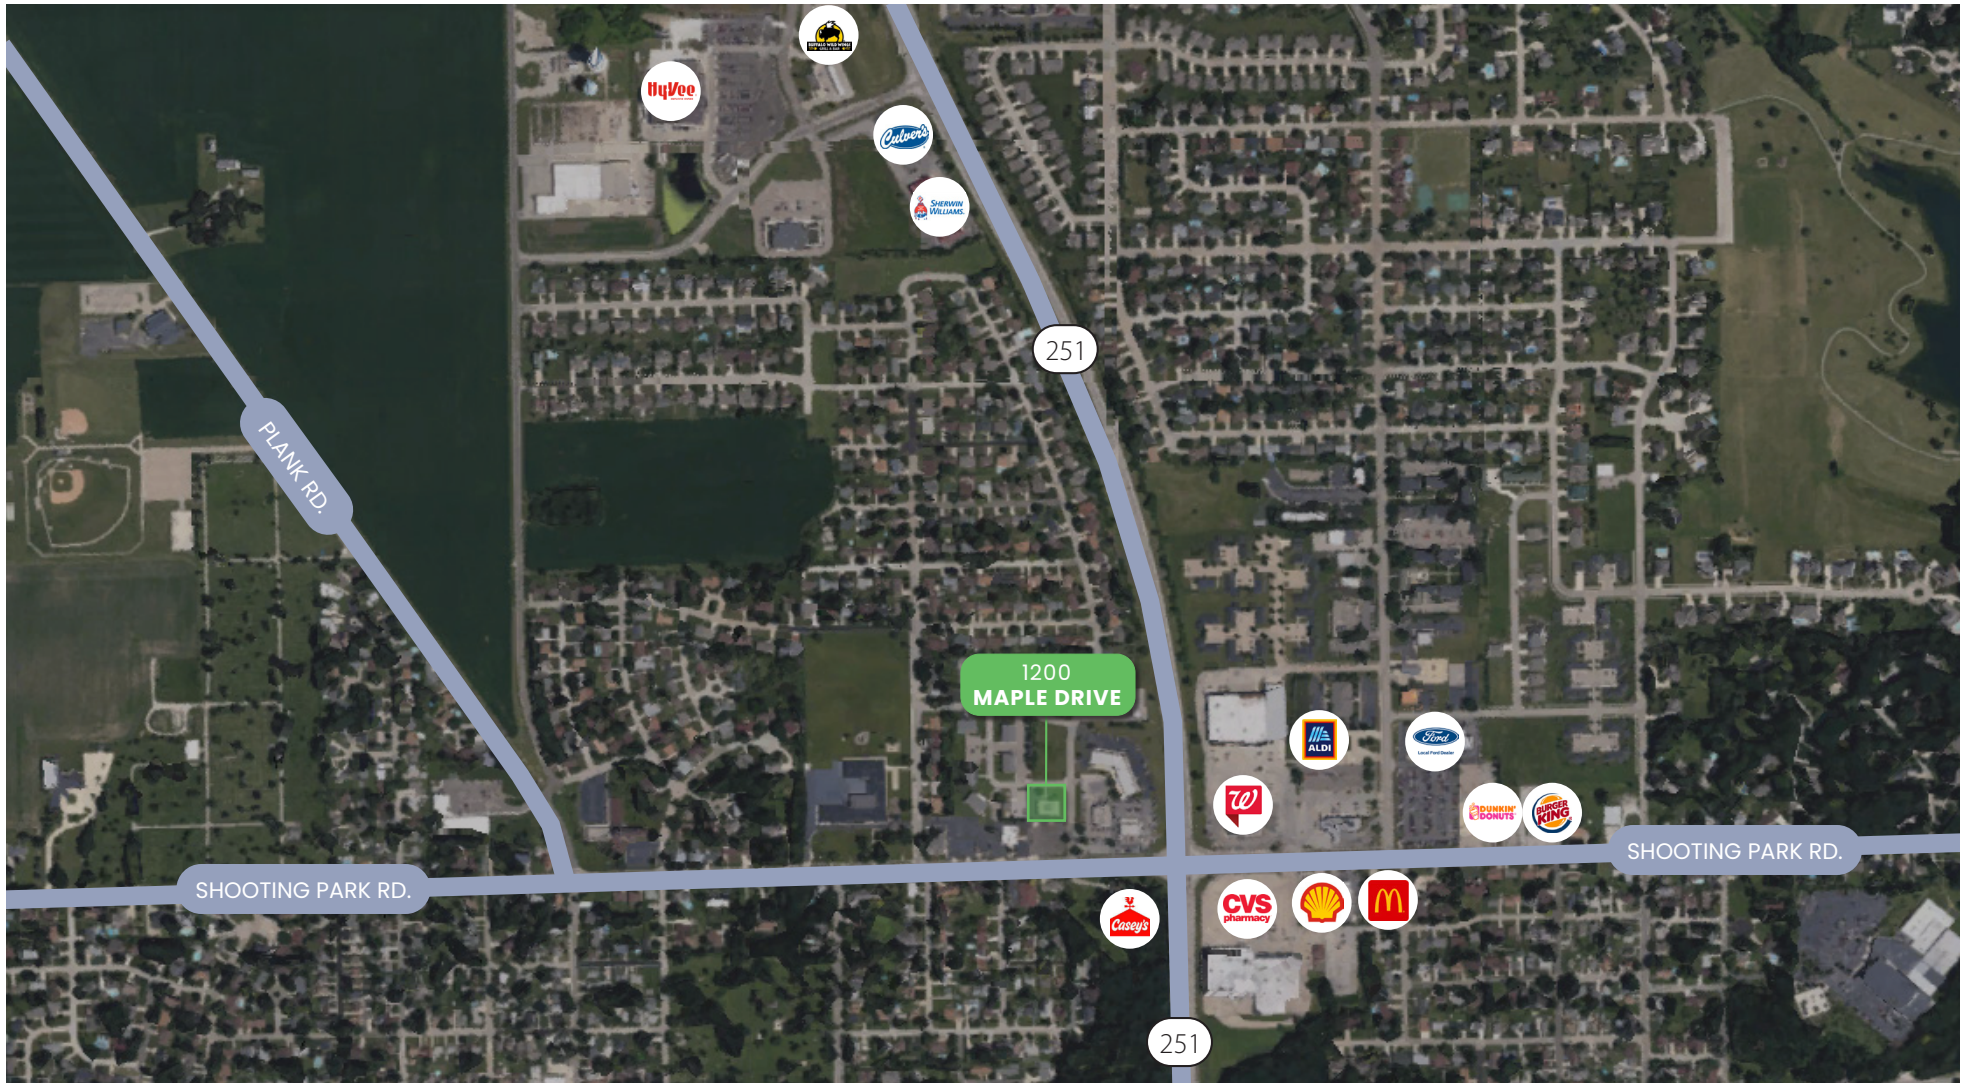

1200 Maple Drive | Peru, IL, 61354

Jon Chamlin
Director Non-Metro Industrial & Land
312.446.6455
Jchamlin@cawleychicago.com