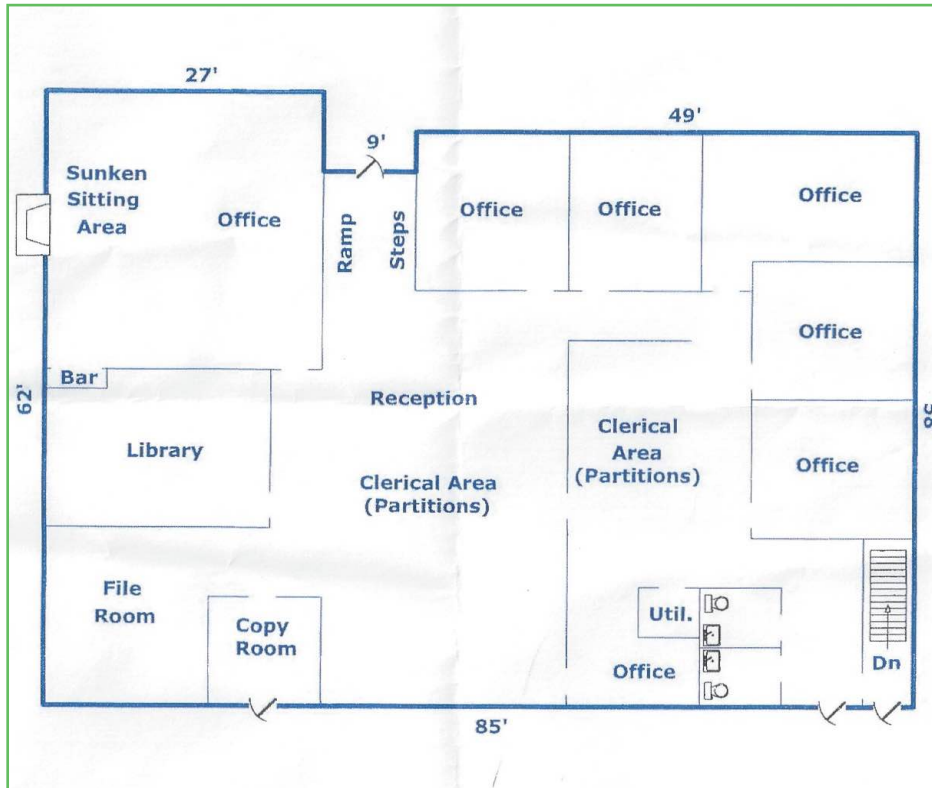

1200 Maple Drive | Peru, IL, 61354

Floor Plan