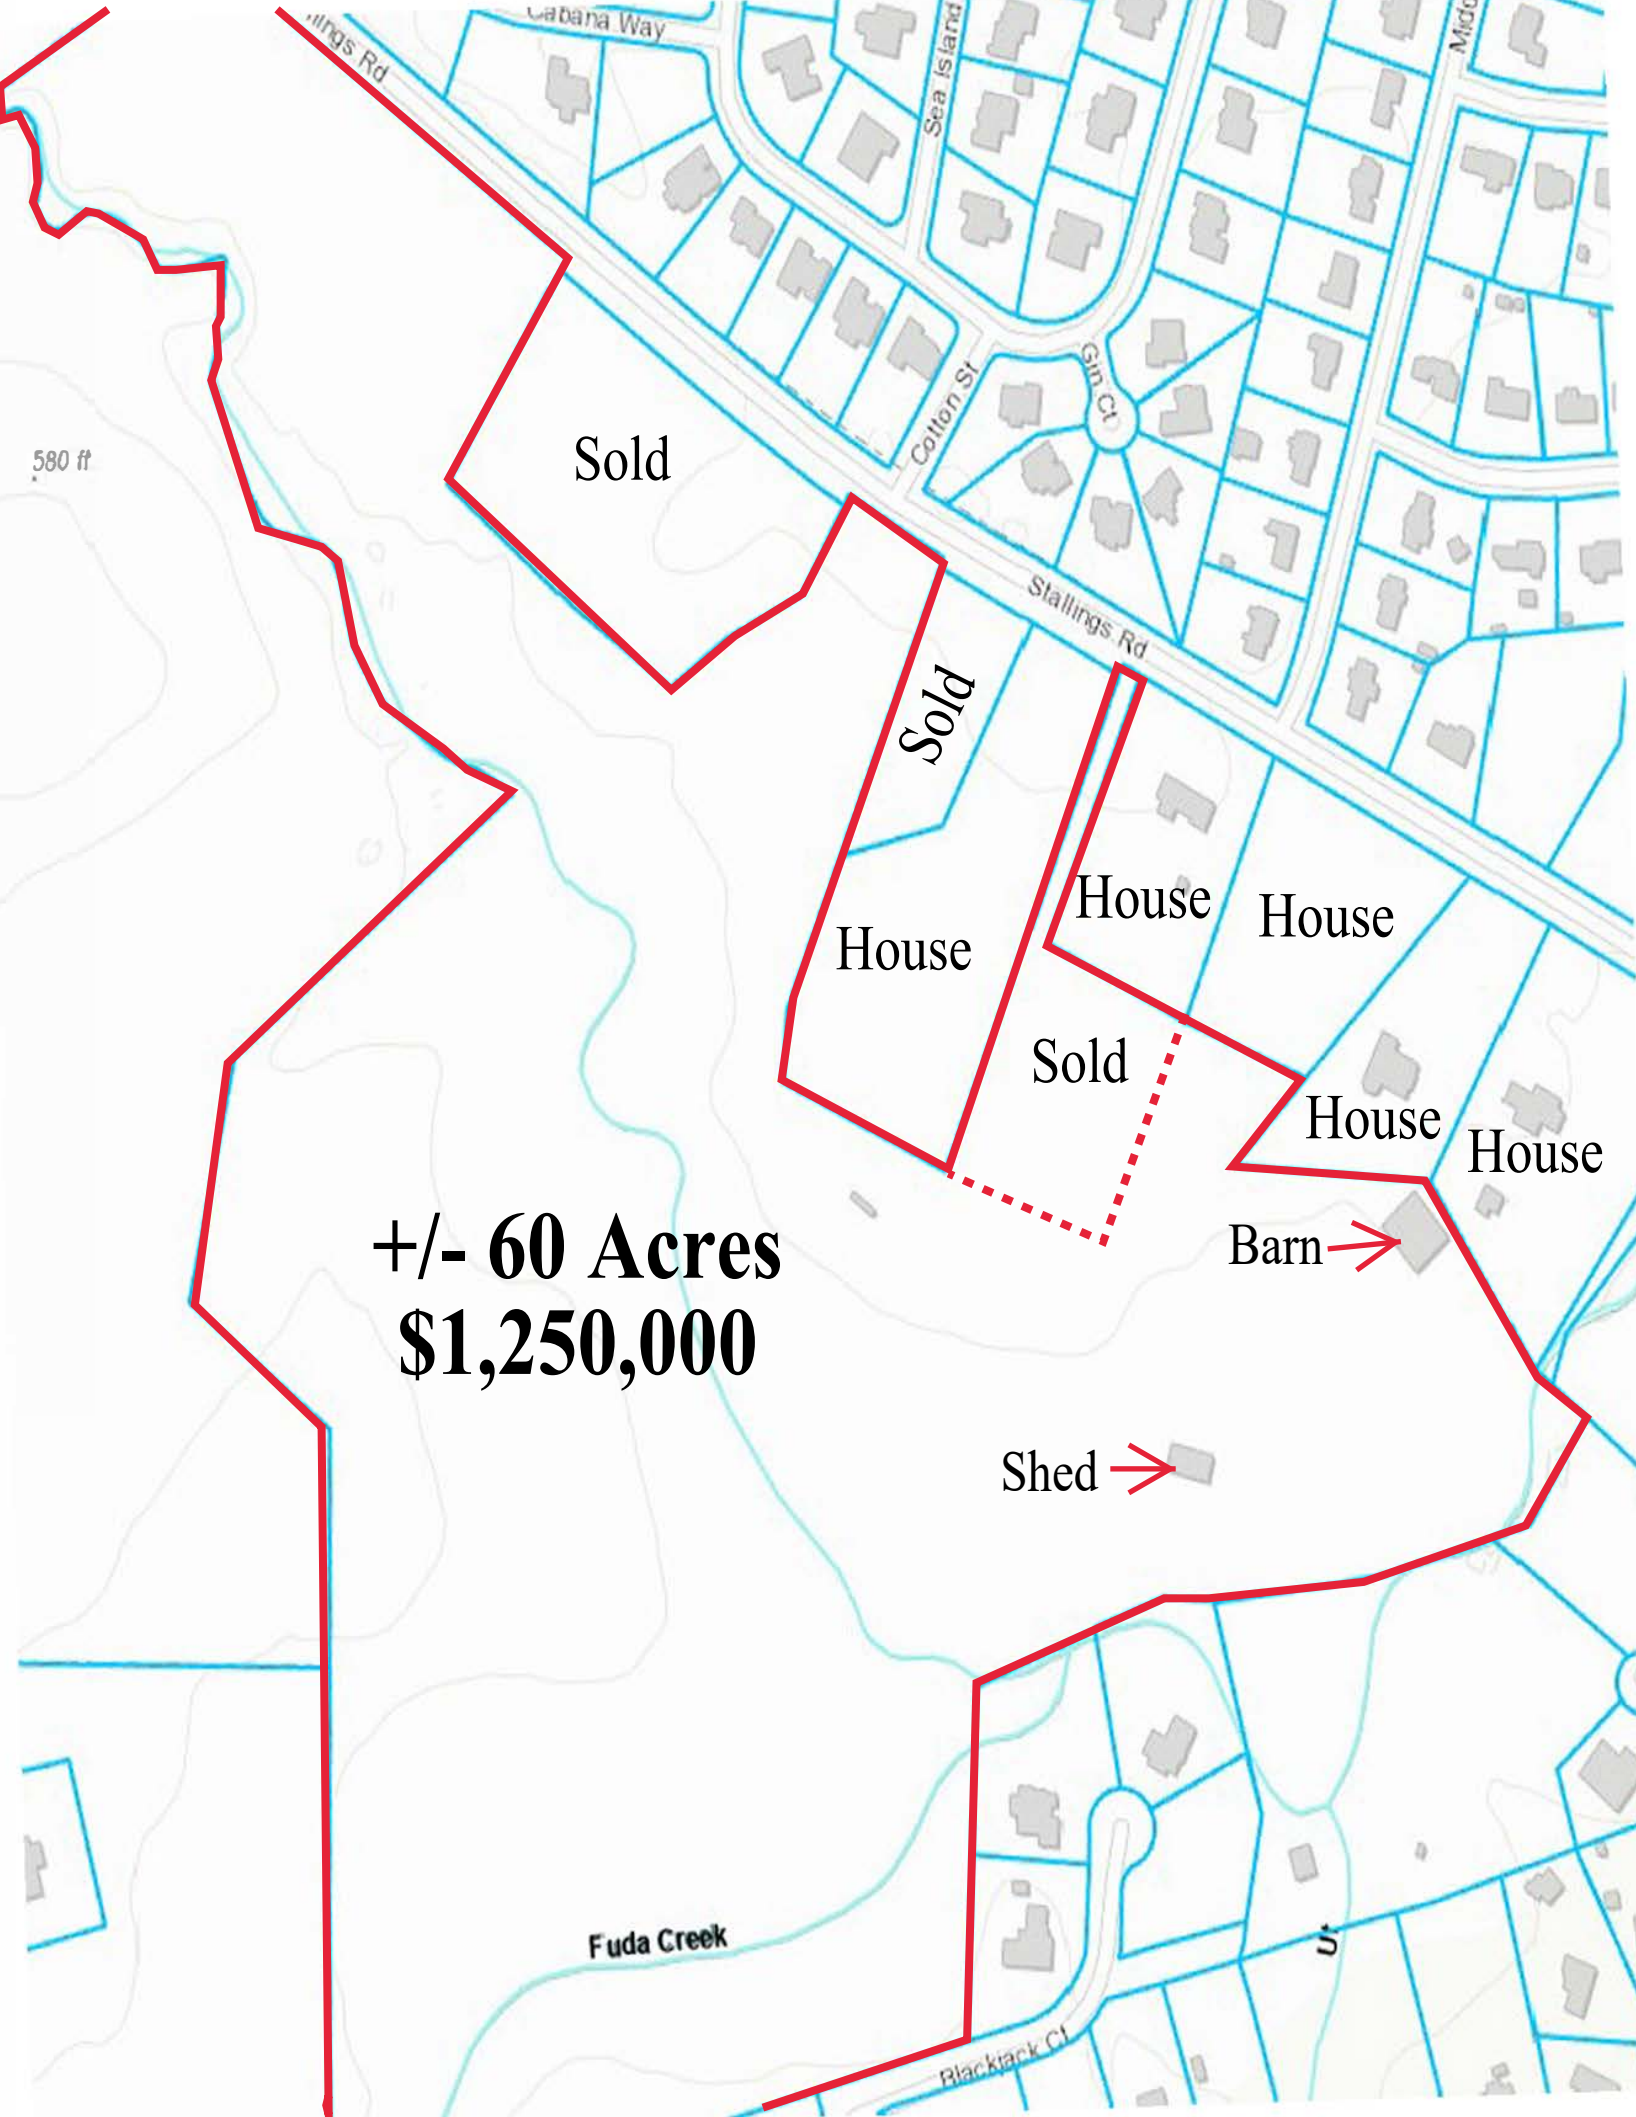

**Many outstanding features with this property
2 picturesque creeks dissect the property and
large trees frame different sections**

Again, this is probably the most beautiful property in Cabarrus County

Trees and open pastures
On this sixty +/- (60+/-)
acre property

Sold

Sold

House

House

House

Sold

House

House

House

House

House

House

Sold

500 Year Floodplain

Barn →

+/- 60 Acres
\$1,250,000

← Shed

100 Year Floodplain

500 Year Floodplain

100 Year Floodplain

Floodway

Furda Creek

100 Year Floodplain 500 Year Floodplain