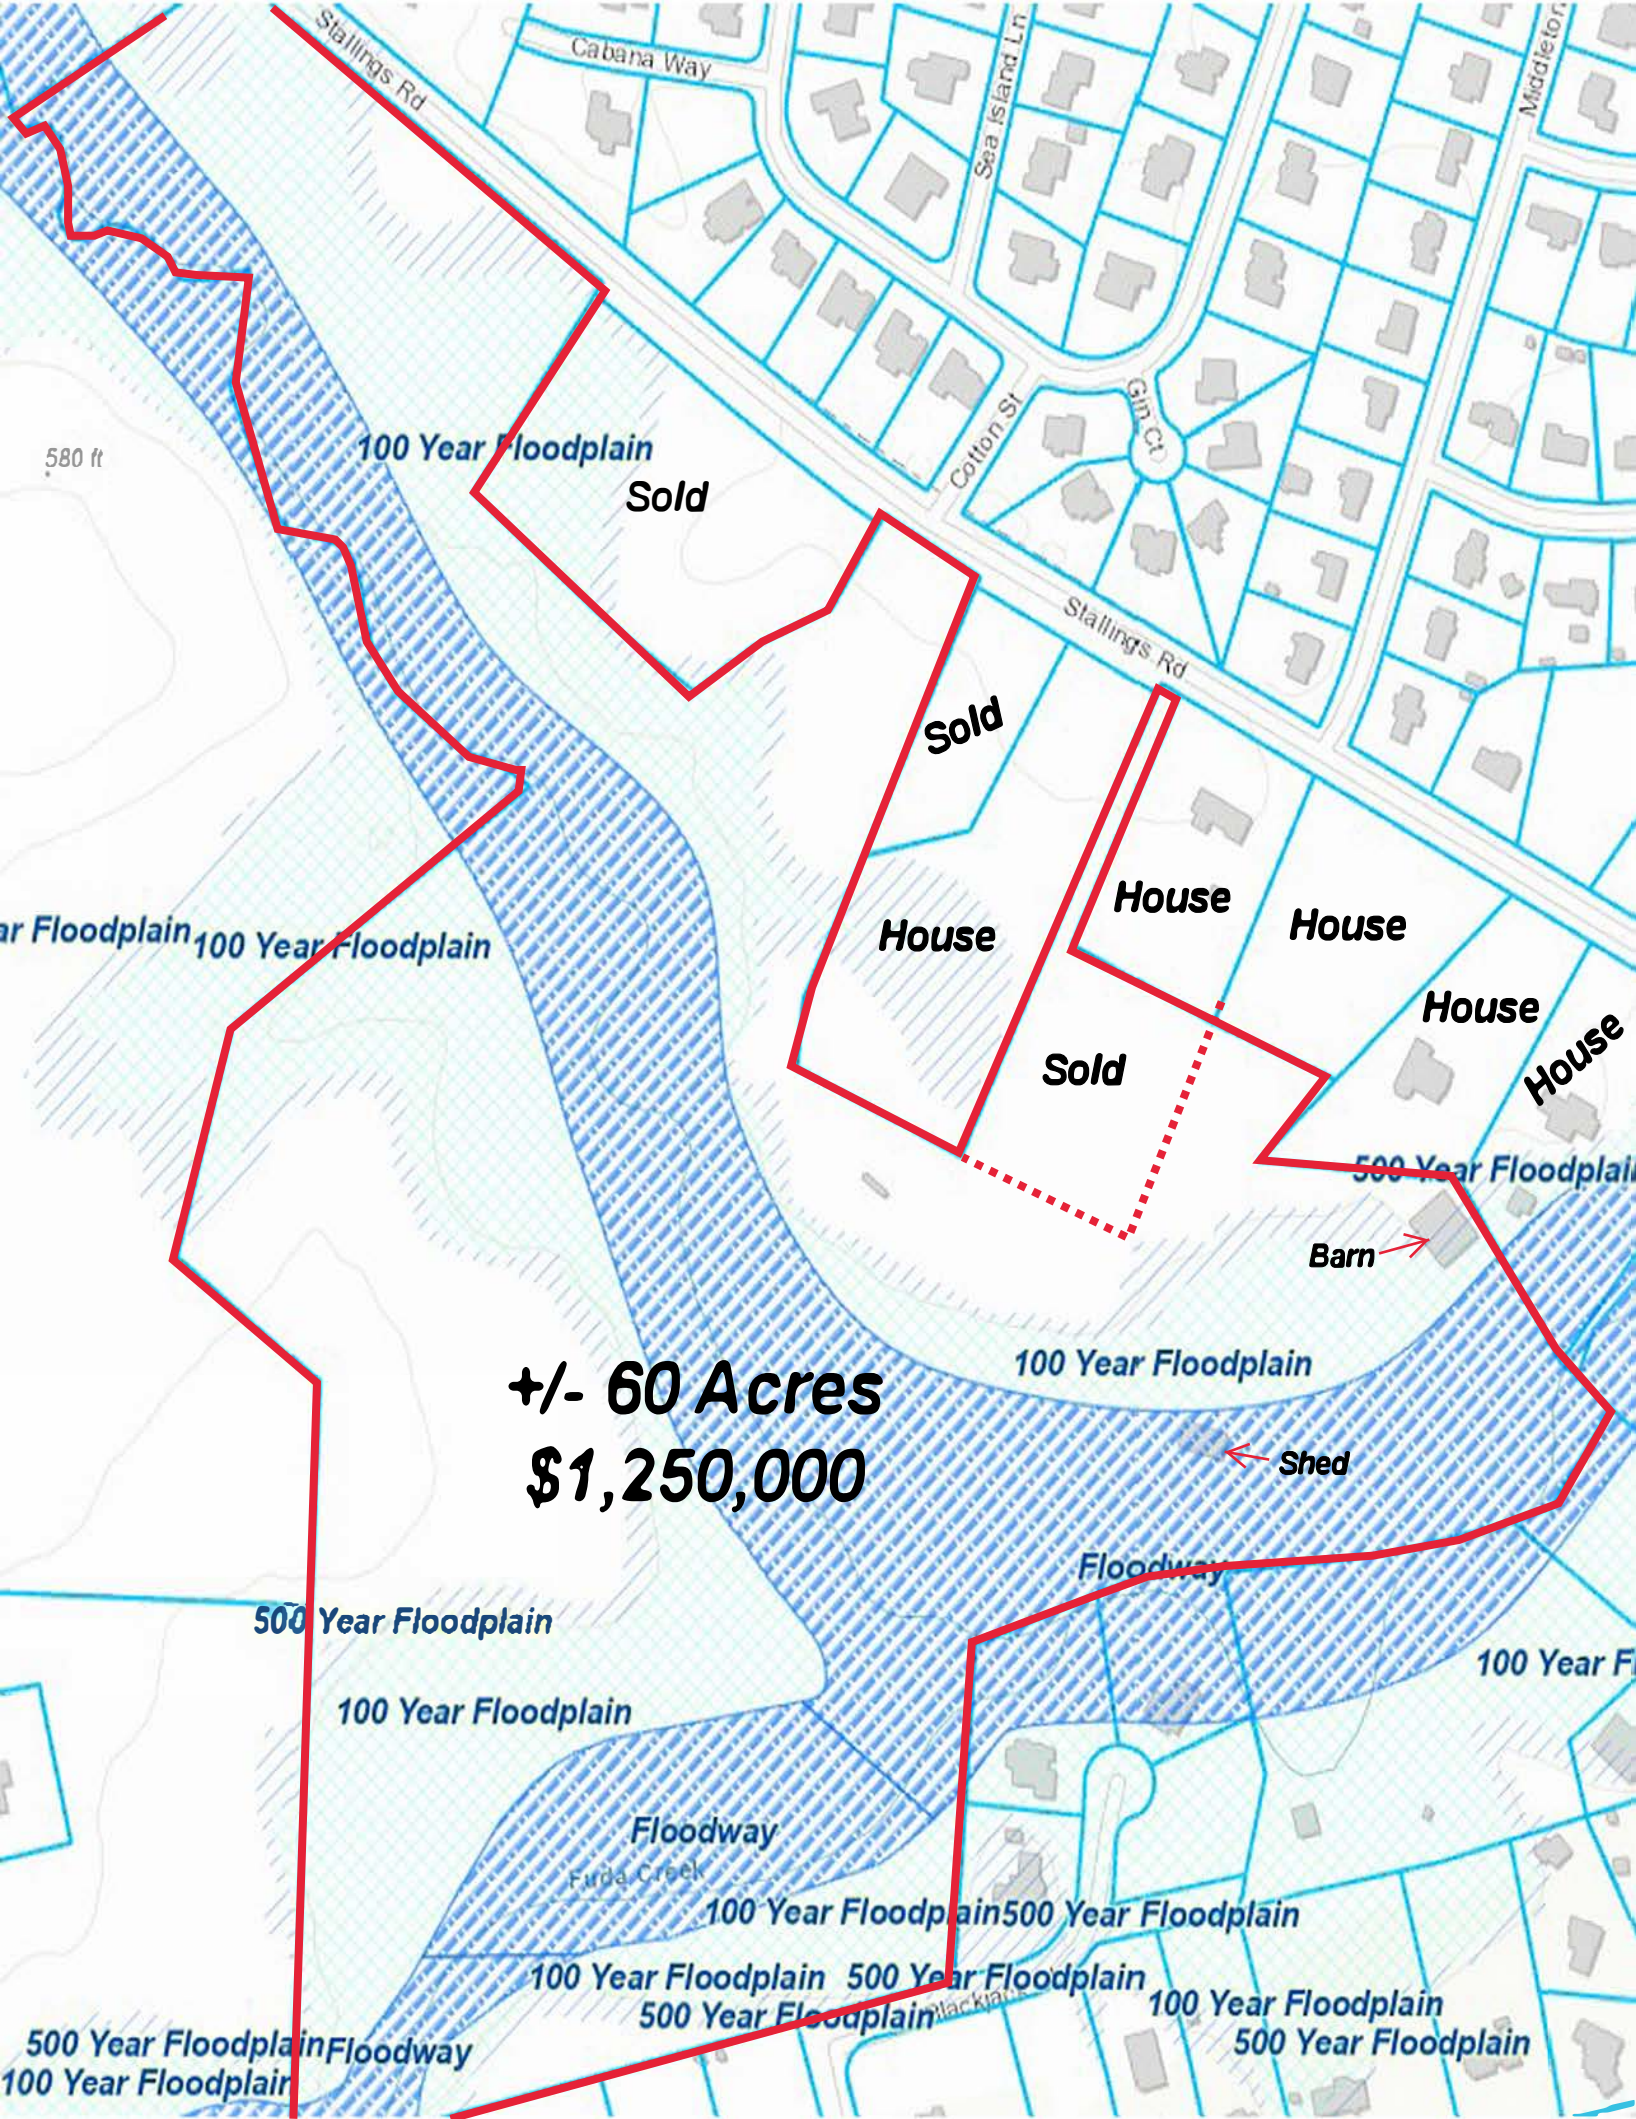

100 Year Floodplain
Sold

Sold

House

House

House

House

House

Sold

500 Year Floodplain

Barn →

+/- 60 Acres
$1,250,000

← Shed

100 Year Floodplain

500 Year Floodplain

100 Year Floodplain

Floodway

Furda Creek

100 Year Floodplain 500 Year Floodplain

100 Year Floodplain 500 Year Floodplain

500 Year Floodplain

100 Year Floodplain

500 Year Floodplain

500 Year Floodplain Floodway

100 Year Floodplain